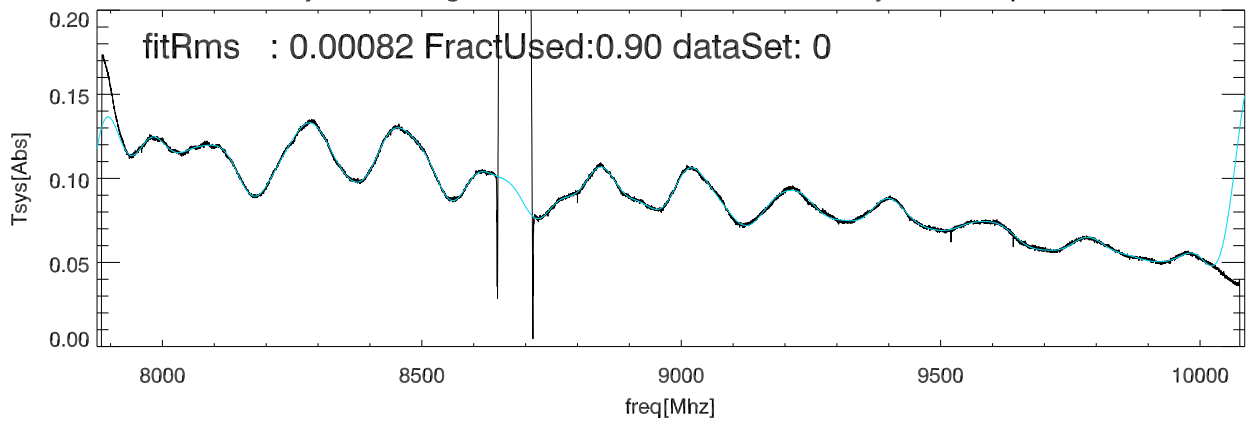

28jun12 Averaged data and fit for CalDeFlection/Tsys on abs polA

28jun12 Averaged data and fit for CalDeFlection/Tsys on abs polB

28jun12 Averaged data and fit for CalDeFlection/Tsys on Sky polA

28jun12 Averaged data and fit for CalDeFlection/Tsys on Sky polB