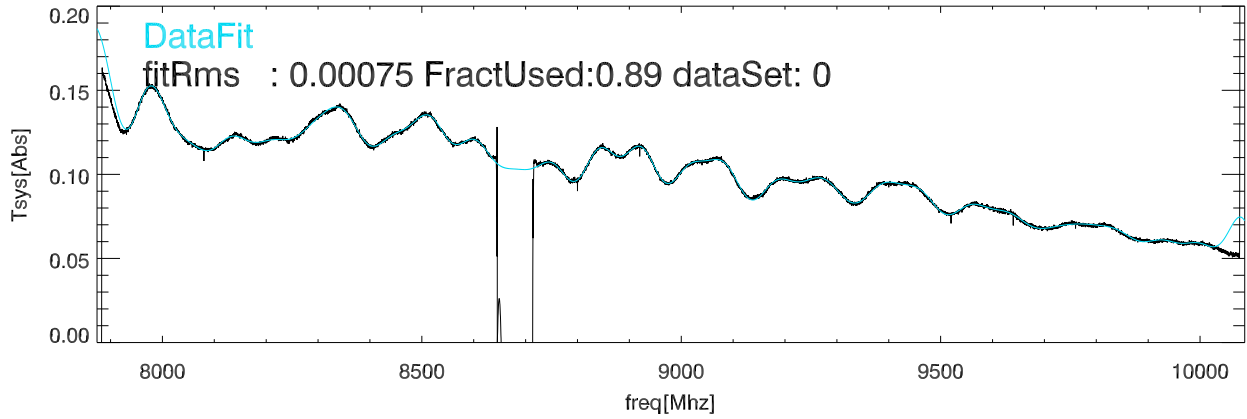

28jun12 Averaged data and fit for CalDeFlection/Tsys on abs polA

28jun12 Averaged data and fit for CalDeFlection/Tsys on abs polB

28jun12 Averaged data and fit for CalDeFlection/Tsys on Sky polA

28jun12 Averaged data and fit for CalDeFlection/Tsys on Sky polB