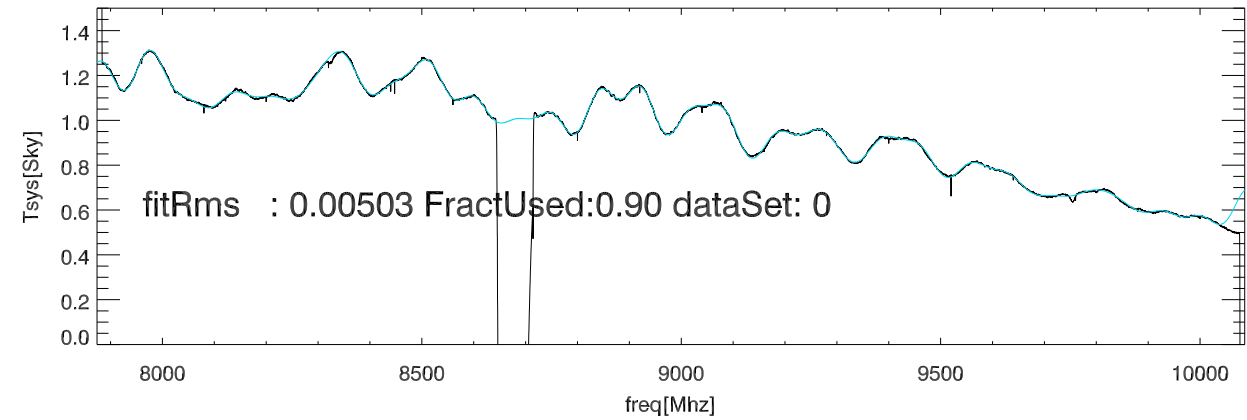

28jun12 Averaged data and fit for CalDeFlection/Tsys on abs polA

28jun12 Averaged data and fit for CalDeFlection/Tsys on abs polB

28jun12 Averaged data and fit for CalDeFlection/Tsys on Sky polA

28jun12 Averaged data and fit for CalDeFlection/Tsys on Sky polB