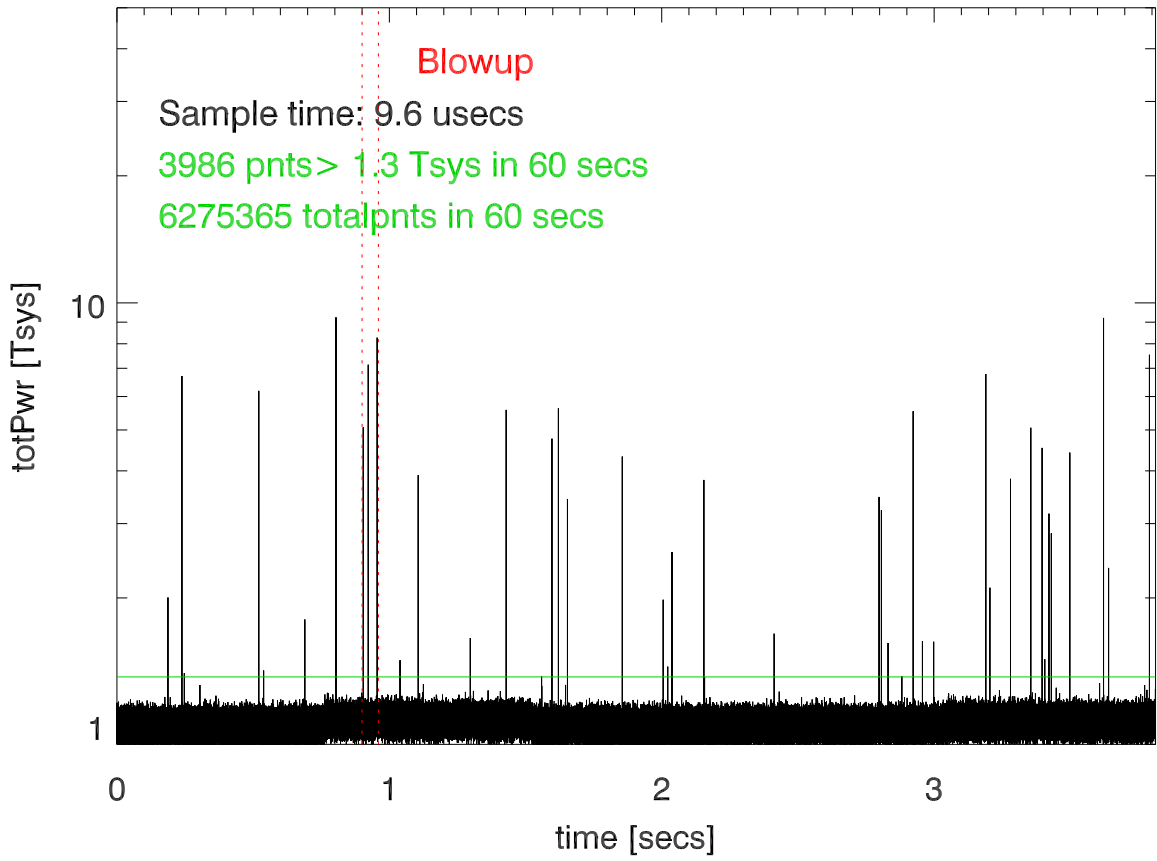

21sep15 327 rcvr 53Mhz totalPwr tracking blank sky

blowup around + 0.930 seconds