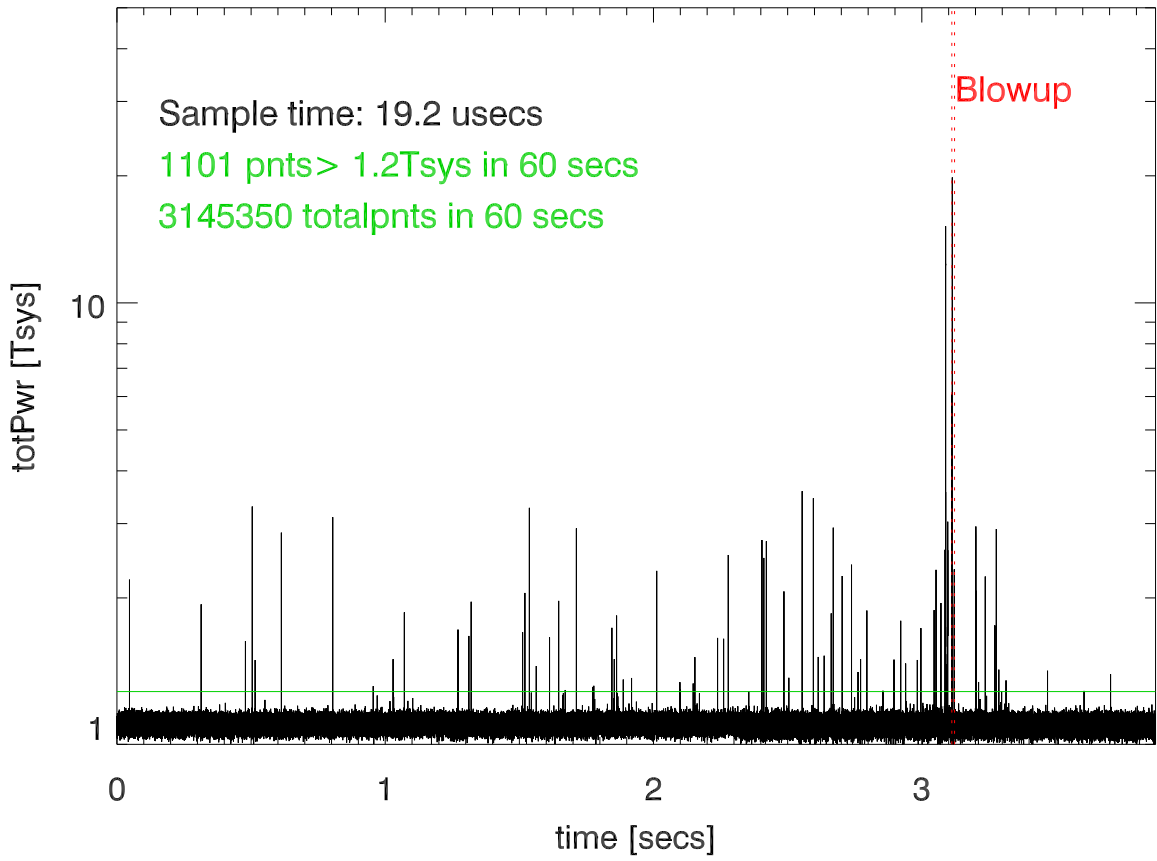

21sep15 327 rcvr 53Mhz totalPwr tracking blank sky

blowup around 3.117 seconds