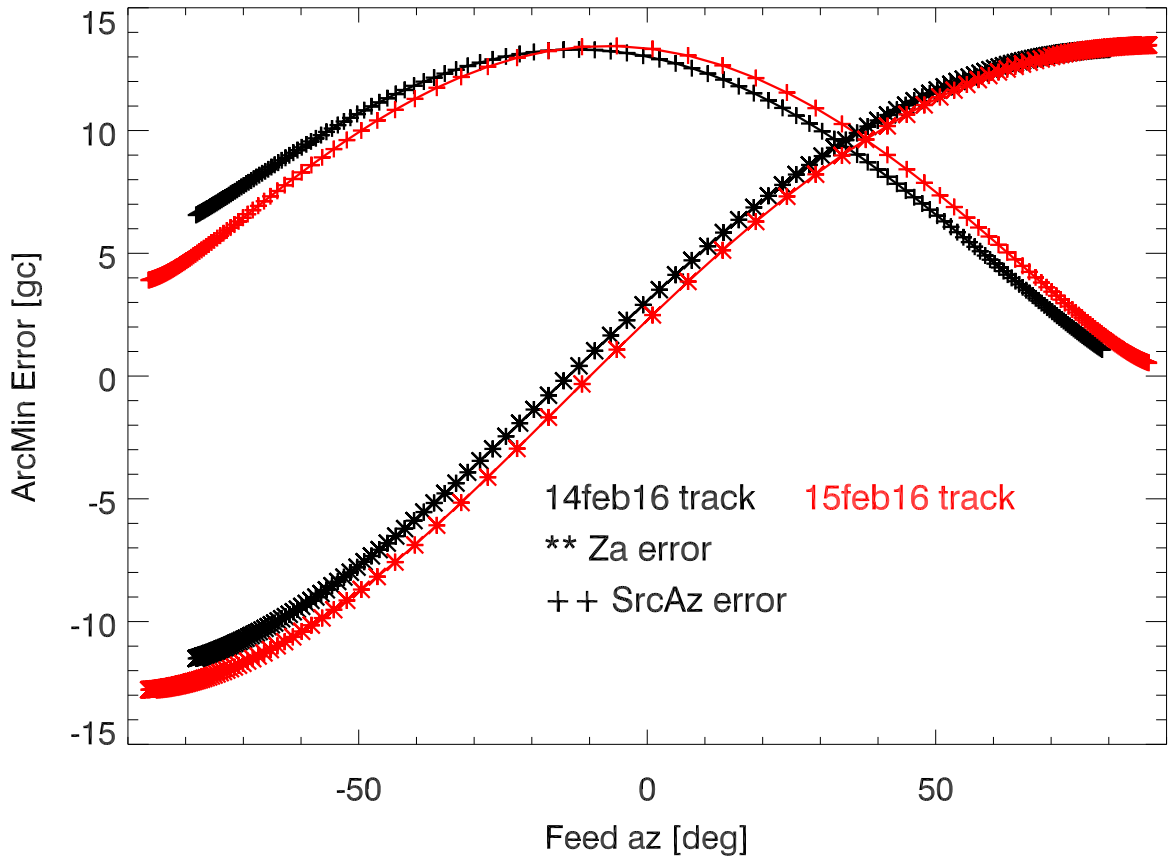

s3039 bm 0 Tracking Error (correct - used)

Bm0 Total Error (correct - used)

RA offsets from center of moon (bm 0) vs az. Correct tracking

Dec offsets vs az. Correct tracking

Total offset moon center vs az. Correct tracking

RA offsets from center of moon (bm 0) vs az. Tracking Used

Dec offsets vs az. Tracking Used

Total offset moon center vs az. Correct tracking

RA offsets from center of moon (bm 0) vs az. Correct tracking

Dec offsets vs az. Correct tracking

Total offset moon center vs az. Correct tracking

RA offsets from center of moon (bm 0) vs az. Tracking Used

Dec offsets vs az. Tracking Used

Total offset moon center vs az. Correct tracking