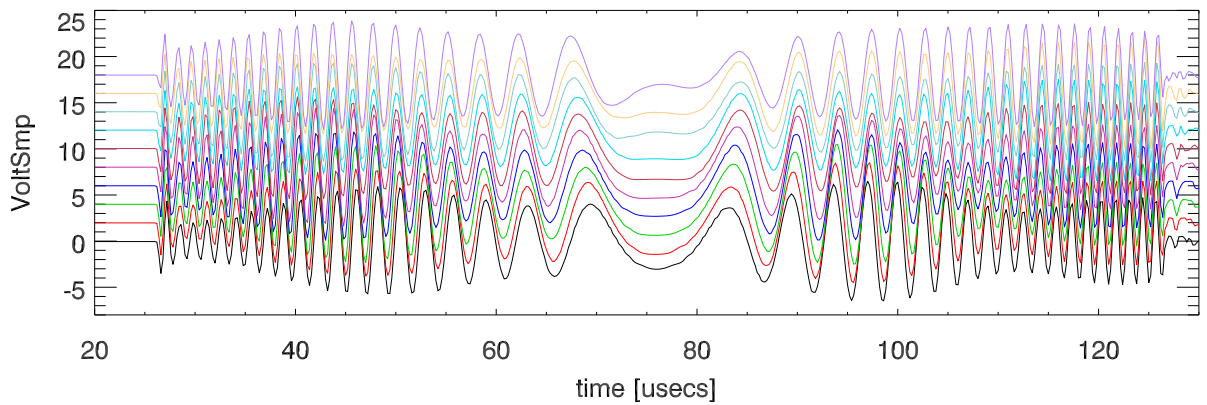

16may12 Iro 5 minute chirp averages (with offset). Inphase

Quadrature

middle of chirp. Inphase

middle of chirp. Quadrature

Start of chirp. Inphase

Start of chirp. Quadrature

End of chirp. Inphase

End of chirp. Quadrature