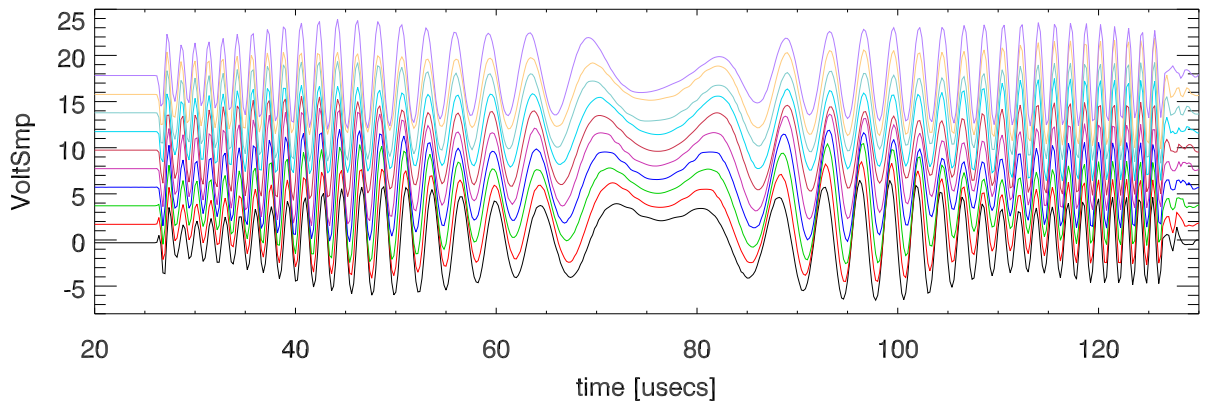

16may12 Iro 5 minute chirp averages (with offset). Inphase

Quadrature

middle of chirp. Inphase

middle of chirp. Quadrature

Start of chirp. Inphase

Start of chirp. Quadrature

End of chirp. Inphase

End of chirp. Quadrature