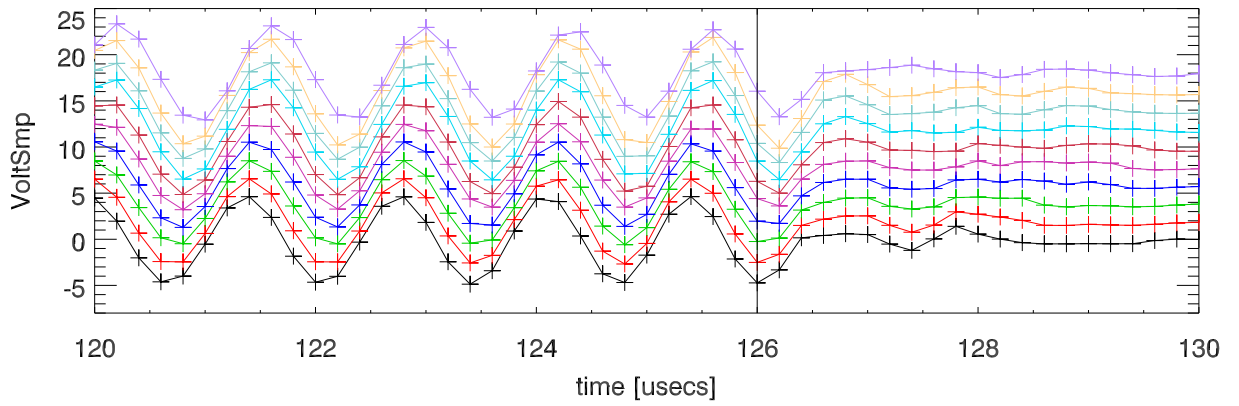

16may12 Iro 5 minute chirp averages (with offset). Inphase

Quadrature

middle of chirp. Inphase

middle of chirp. Quadrature

Start of chirp. Inphase

Start of chirp. Quadrature

End of chirp. Inphase

End of chirp. Quadrature