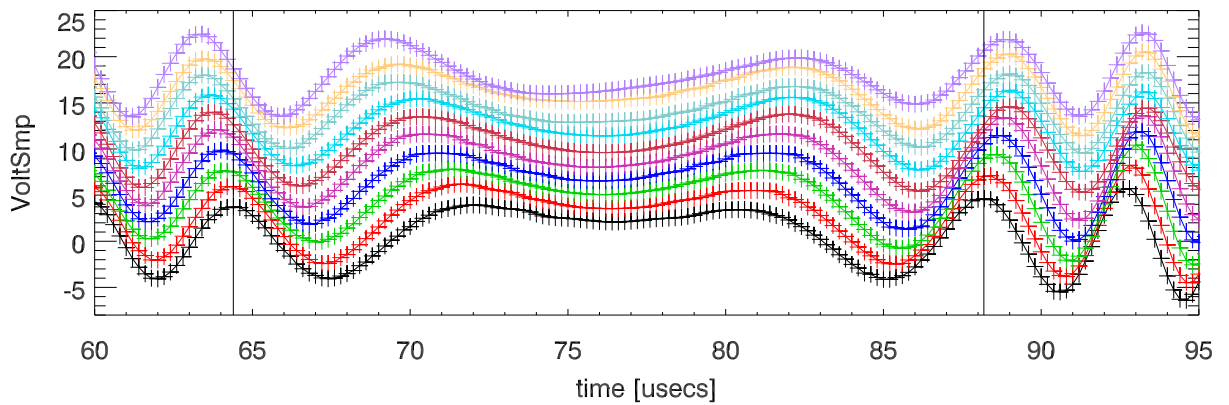

16may12 Iro 5 minute chirp averages (with offset). Inphase

Quadrature

middle of chirp. Inphase

middle of chirp. Quadrature

Start of chirp. Inphase

Start of chirp. Quadrature

End of chirp. Inphase

End of chirp. Quadrature