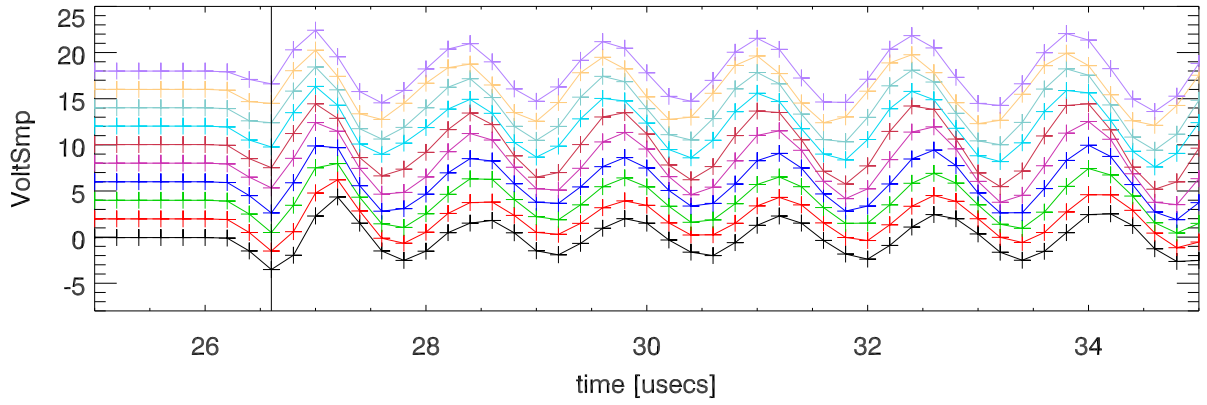

16may12 Iro 5 minute chirp averages (with offset). Inphase

Quadrature

middle of chirp. Inphase

middle of chirp. Quadrature

Start of chirp. Inphase

Start of chirp. Quadrature

End of chirp. Inphase

End of chirp. Quadrature