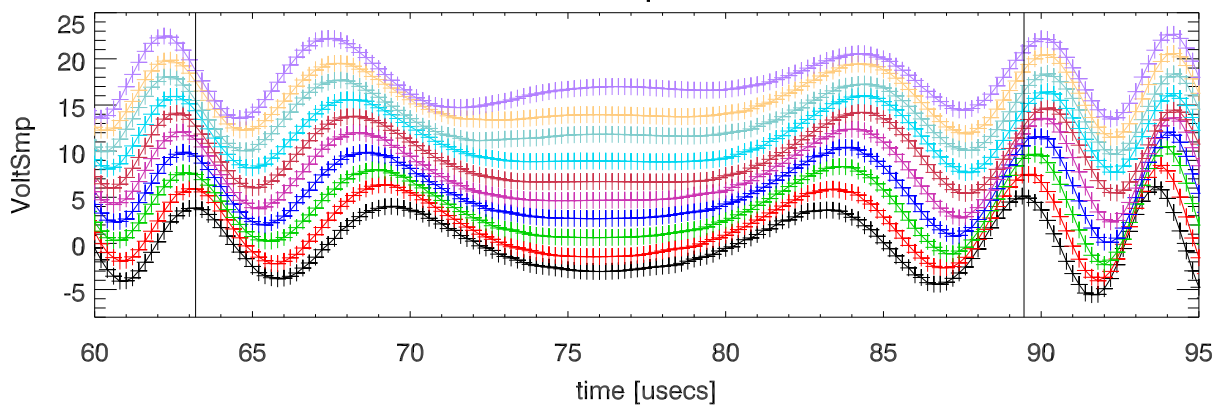

16may12 Iro 5 minute chirp averages (with offset). Inphase

Quadrature

middle of chirp. Inphase

middle of chirp. Quadrature

Start of chirp. Inphase

Start of chirp. Quadrature

End of chirp. Inphase

End of chirp. Quadrature