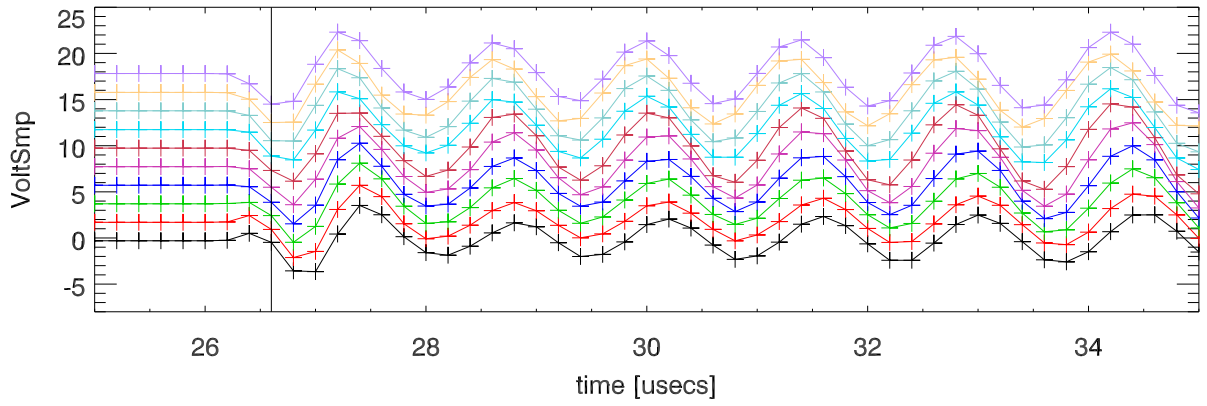

16may12 Iro 5 minute chirp averages (with offset). Inphase

Quadrature

middle of chirp. Inphase

middle of chirp. Quadrature

Start of chirp. Inphase

Start of chirp. Quadrature

End of chirp. Inphase

End of chirp. Quadrature