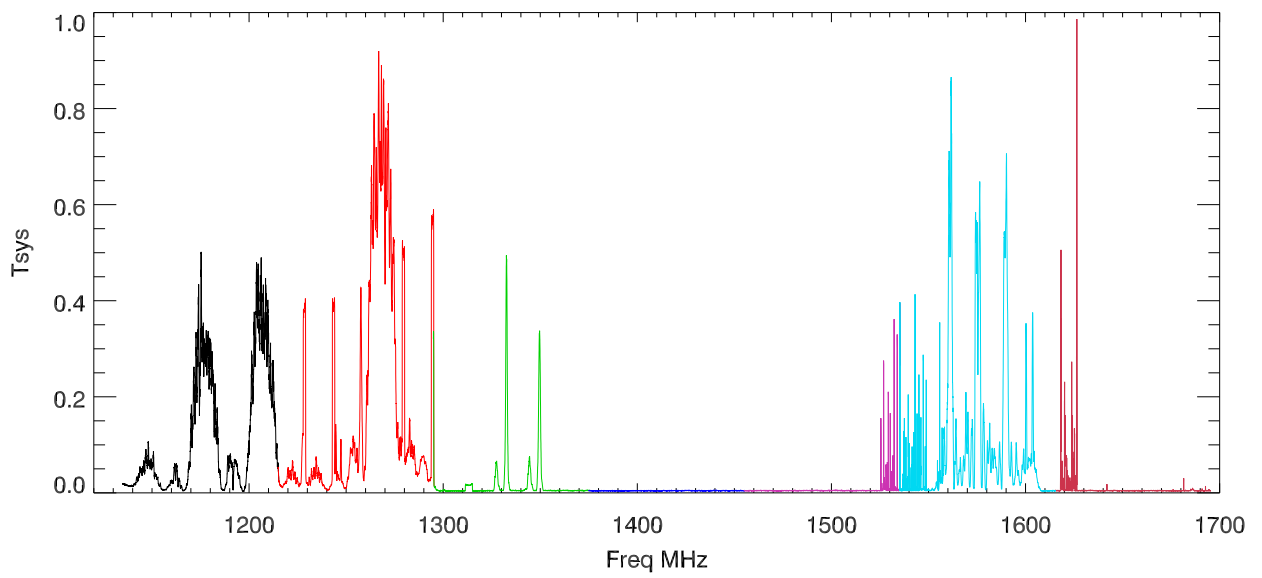

19oct16:p3094 lbw rms/mean vs freq for scan:629300022 03:12:54

scan:629300026 03:26:08

scan:629300030 03:38:03

19oct16:p3094 lbw rms/mean vs freq for scan:629300034 03:49:58

scan:629300038 04:01:54

scan:629300042 04:13:49

19oct16:p3094 lbw rms/mean vs freq for scan:629300050 04:31:58

scan:629300054 04:43:51

scan:629300058 04:55:48