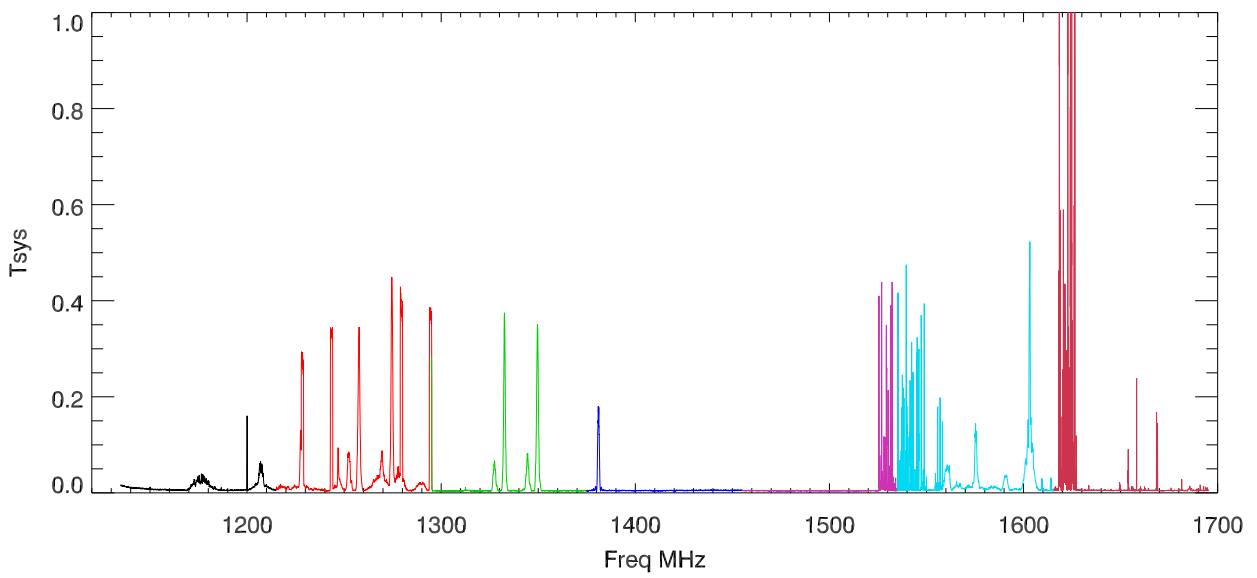

19oct16:p3094 lbw rms/mean vs freq for scan:629300022 03:12:54

scan:629300026 03:26:08

scan:629300030 03:38:03

19oct16:p3094 lbw rms/mean vs freq for scan:629300034 03:49:58

scan:629300038 04:01:54

scan:629300042 04:13:49

19oct16:p3094 lbw rms/mean vs freq for scan:629300050 04:31:58

scan:629300054 04:43:51

scan:629300058 04:55:48