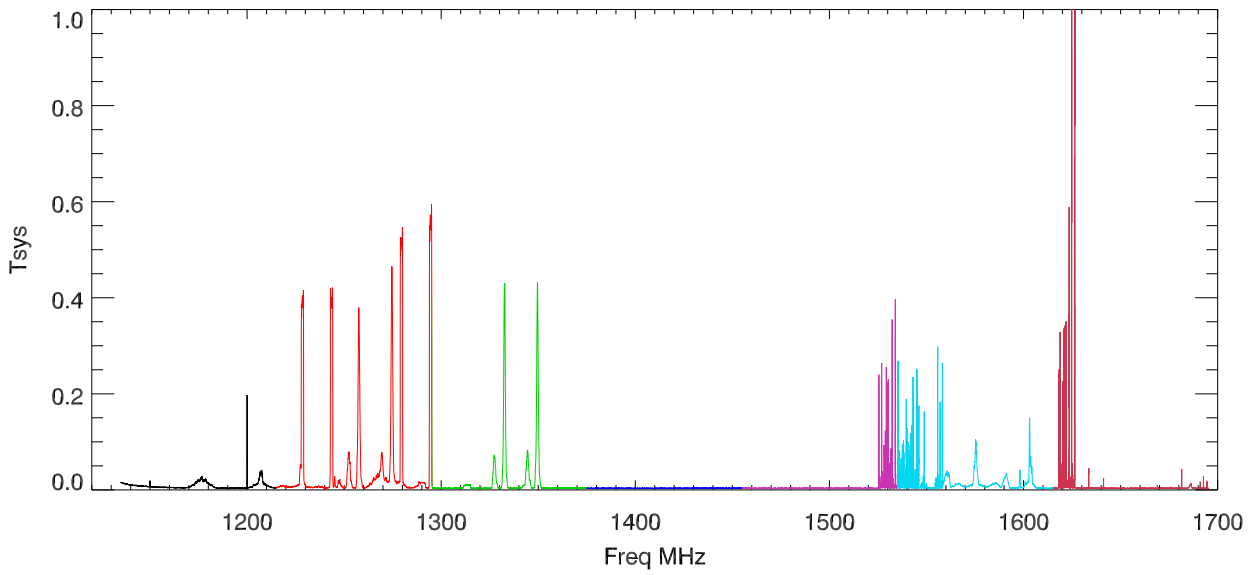

19oct16:p3094 lbw rms/mean vs freq for scan:629300022 03:12:54

scan:629300026 03:26:08

scan:629300030 03:38:03

19oct16:p3094 lbw rms/mean vs freq for scan:629300034 03:49:58

scan:629300038 04:01:54

scan:629300042 04:13:49

19oct16:p3094 lbw rms/mean vs freq for scan:629300050 04:31:58

scan:629300054 04:43:51

scan:629300058 04:55:48