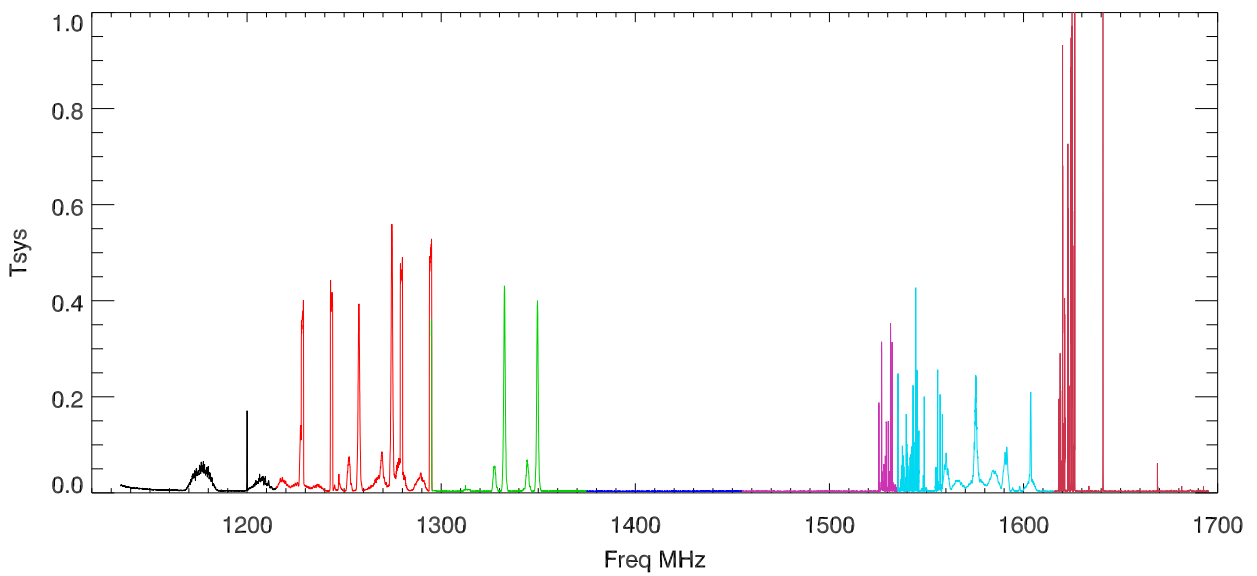

19oct16:p3094 lbw rms/mean vs freq for scan:629300022 03:12:54

scan:629300026 03:26:08

scan:629300030 03:38:03

19oct16:p3094 lbw rms/mean vs freq for scan:629300034 03:49:58

scan:629300038 04:01:54

scan:629300042 04:13:49

19oct16:p3094 lbw rms/mean vs freq for scan:629300050 04:31:58

scan:629300054 04:43:51

scan:629300058 04:55:48