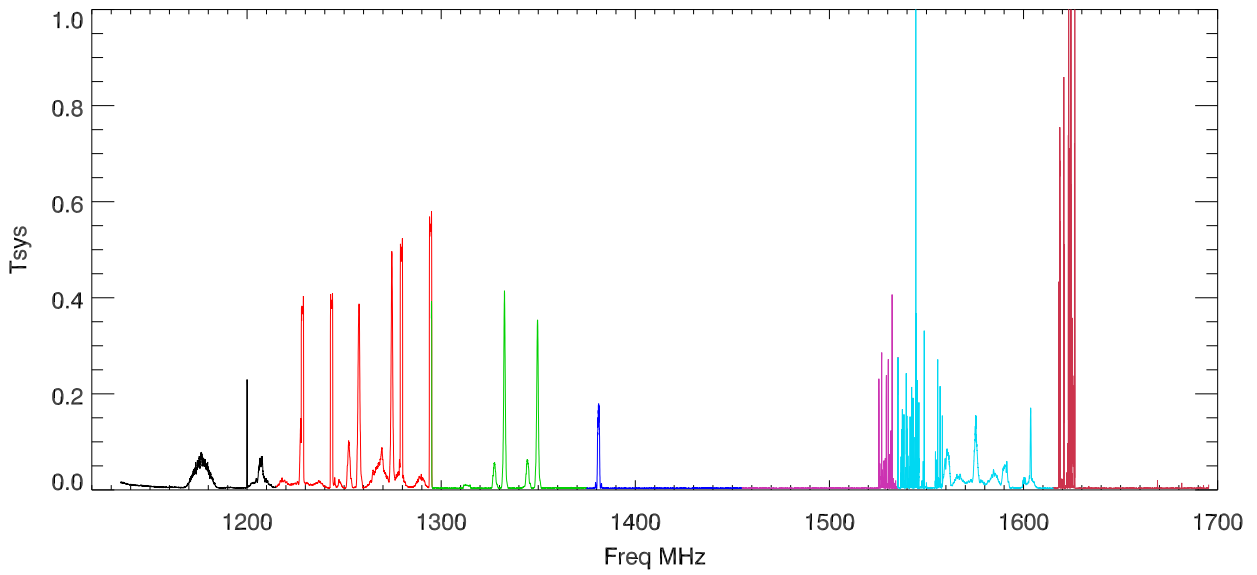

19oct16:p3094 lbw rms/mean vs freq for scan:629300022 03:12:54

scan:629300026 03:26:08

scan:629300030 03:38:03

19oct16:p3094 lbw rms/mean vs freq for scan:629300034 03:49:58

scan:629300038 04:01:54

scan:629300042 04:13:49

19oct16:p3094 lbw rms/mean vs freq for scan:629300050 04:31:58

scan:629300054 04:43:51

scan:629300058 04:55:48