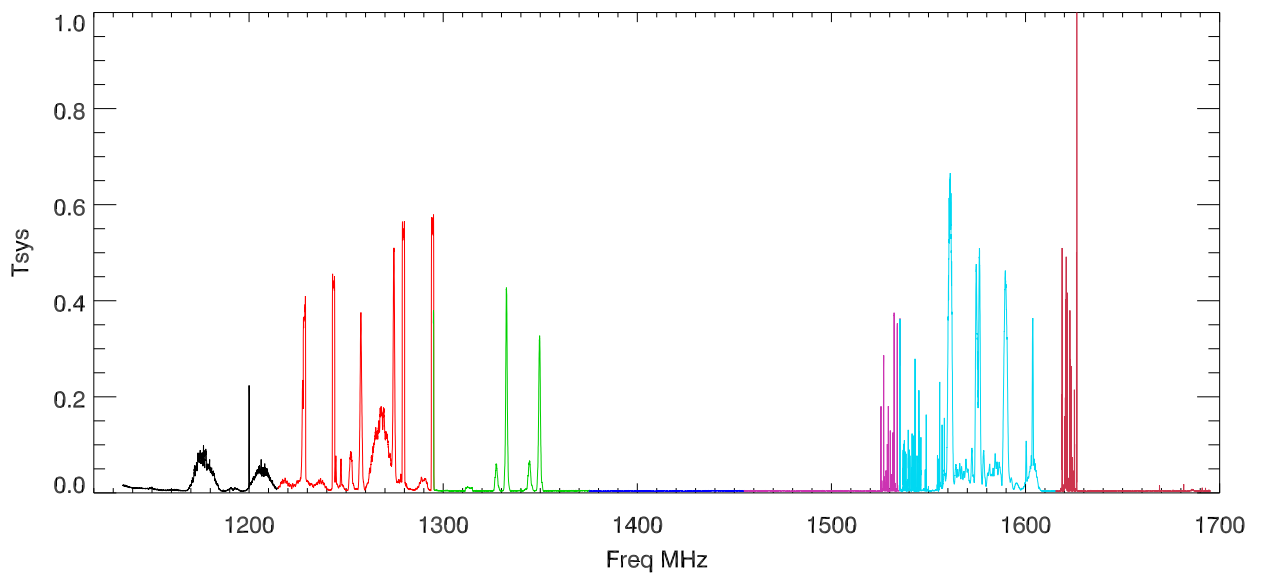

19oct16:p3094 lbw rms/mean vs freq for scan:629300022 03:12:54

scan:629300026 03:26:08

scan:629300030 03:38:03

19oct16:p3094 lbw rms/mean vs freq for scan:629300034 03:49:58

scan:629300038 04:01:54

scan:629300042 04:13:49

19oct16:p3094 lbw rms/mean vs freq for scan:629300050 04:31:58

scan:629300054 04:43:51

scan:629300058 04:55:48