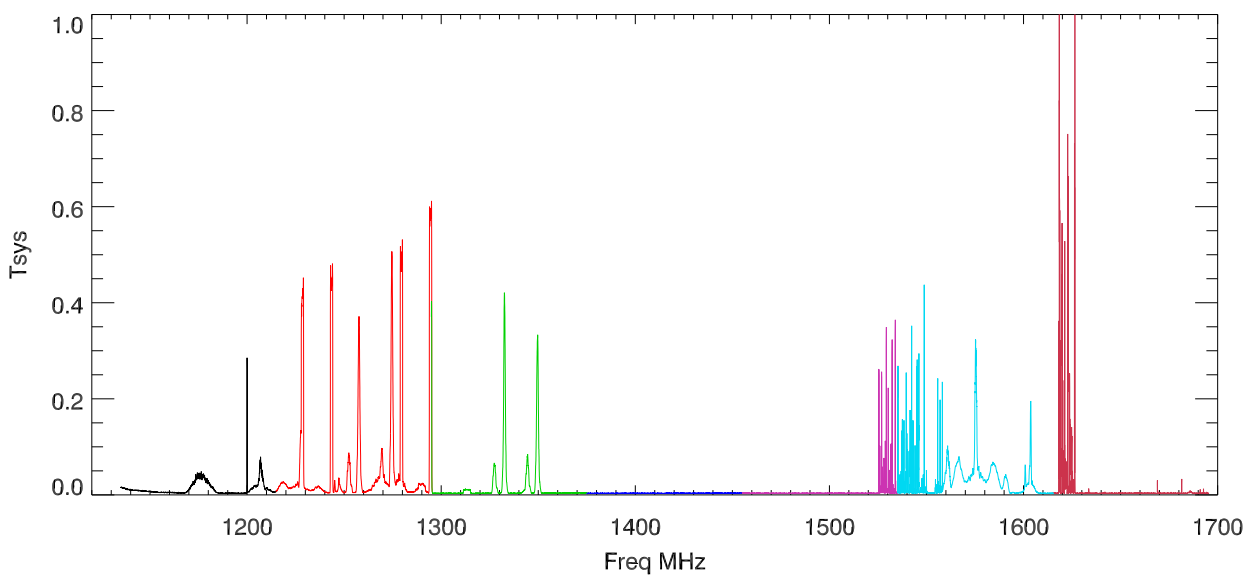

19oct16:p3094 lbw rms/mean vs freq for scan:629300022 03:12:54

scan:629300026 03:26:08

scan:629300030 03:38:03

19oct16:p3094 lbw rms/mean vs freq for scan:629300034 03:49:58

scan:629300038 04:01:54

scan:629300042 04:13:49

19oct16:p3094 lbw rms/mean vs freq for scan:629300050 04:31:58

scan:629300054 04:43:51

scan:629300058 04:55:48