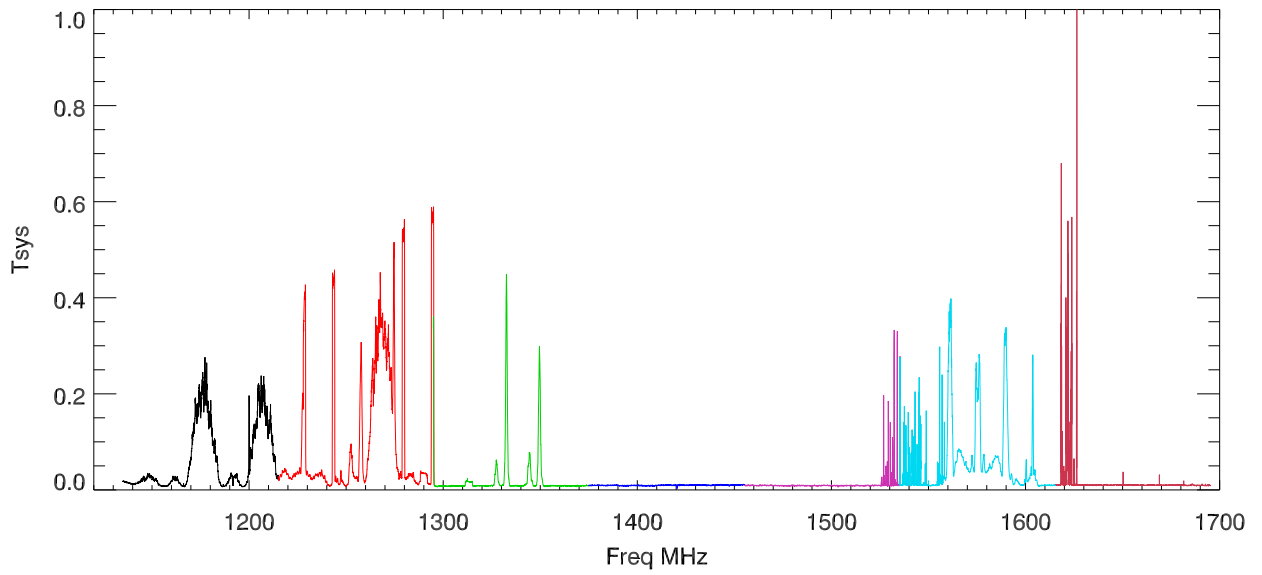

19oct16:p3094 lbw rms/mean vs freq for scan:629300022 03:12:54

scan:629300026 03:26:08

scan:629300030 03:38:03

19oct16:p3094 lbw rms/mean vs freq for scan:629300034 03:49:58

scan:629300038 04:01:54

scan:629300042 04:13:49

19oct16:p3094 lbw rms/mean vs freq for scan:629300050 04:31:58

scan:629300054 04:43:51

scan:629300058 04:55:48