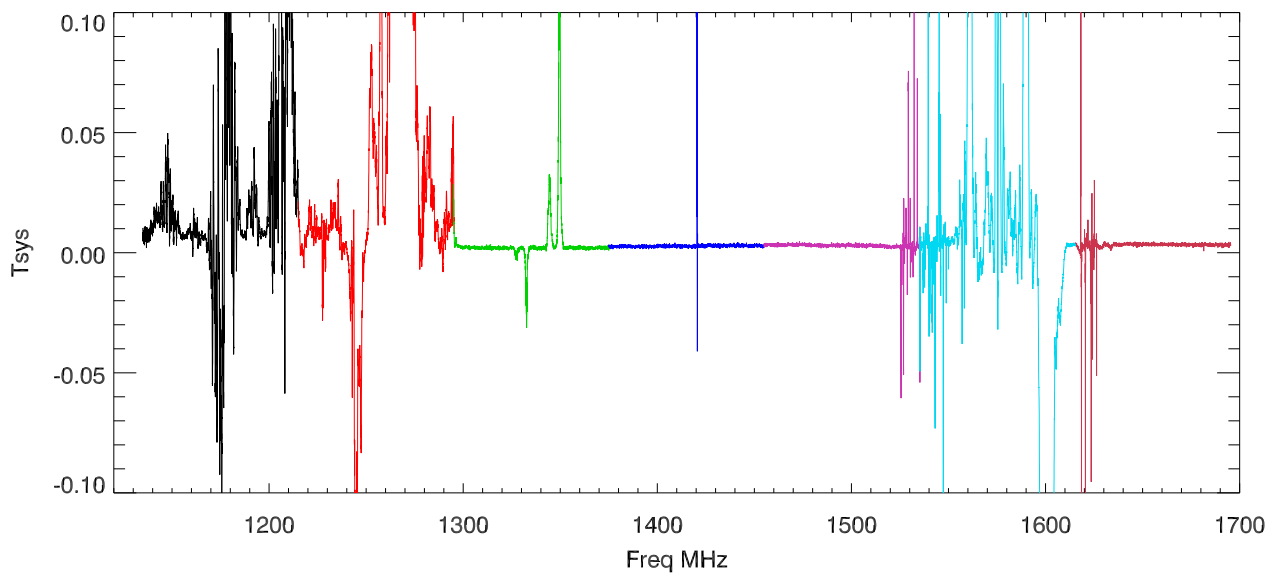

19oct16: p3094 lbw (on/off -1) vs freq for scan:629300022 03:12:55

scan:629300026 03:26:07

scan:629300030 03:38:02

19oct16: p3094 lbw (on/off -1) vs freq for scan:629300034 03:49:57

scan:629300038 04:01:53

scan:629300042 04:13:50

19oct16: p3094 lbw (on/off -1) vs freq for scan:629300050 04:31:58

scan:629300054 04:43:52

scan:629300058 04:55:49