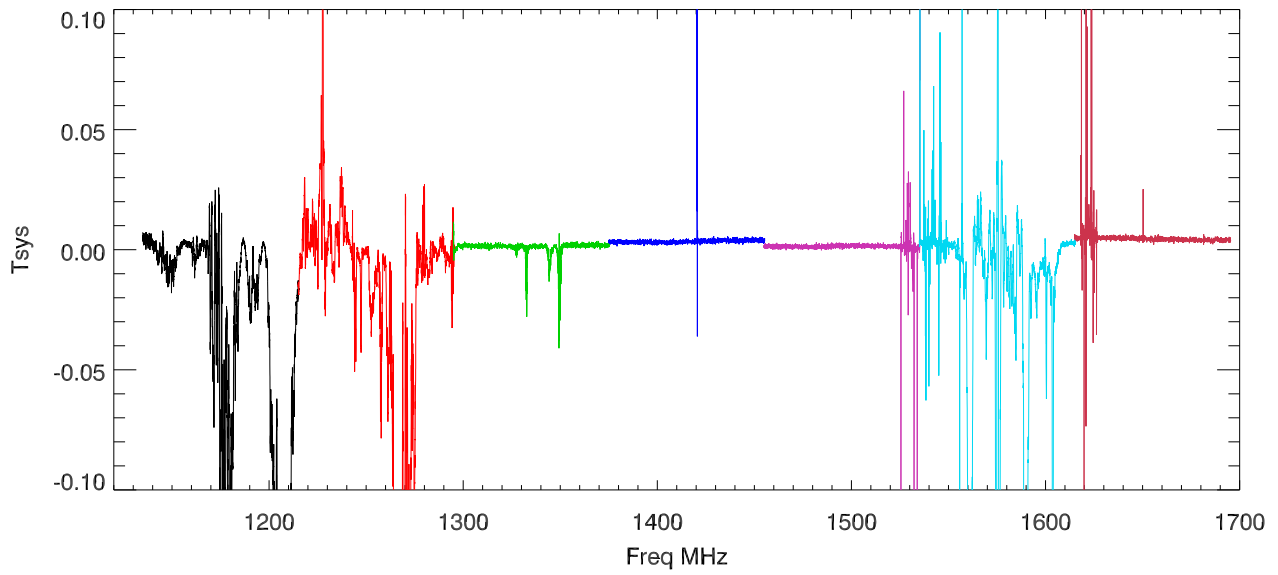

19oct16: p3094 lbw (on/off -1) vs freq for scan:629300022 03:12:55

scan:629300026 03:26:07

scan:629300030 03:38:02

19oct16: p3094 lbw (on/off -1) vs freq for scan:629300034 03:49:57

scan:629300038 04:01:53

scan:629300042 04:13:50

19oct16: p3094 lbw (on/off -1) vs freq for scan:629300050 04:31:58

scan:629300054 04:43:52

scan:629300058 04:55:49