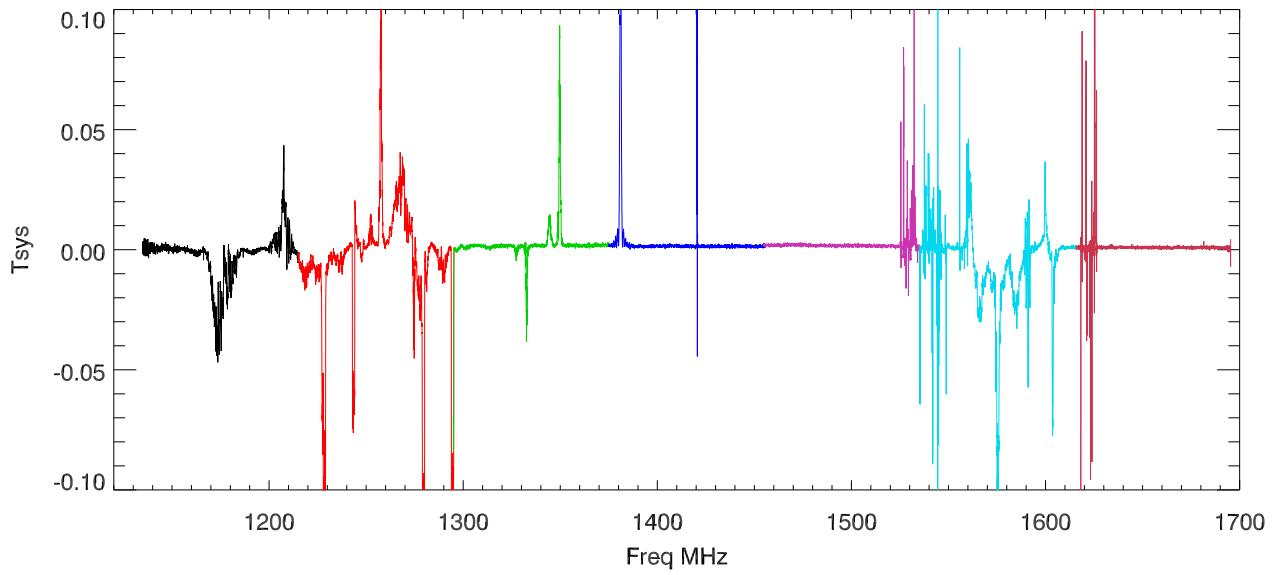

19oct16: p3094 lbw (on/off -1) vs freq for scan:629300022 03:12:55

scan:629300026 03:26:07

scan:629300030 03:38:02

19oct16: p3094 lbw (on/off -1) vs freq for scan:629300034 03:49:57

scan:629300038 04:01:53

scan:629300042 04:13:50

19oct16: p3094 lbw (on/off -1) vs freq for scan:629300050 04:31:58

scan:629300054 04:43:52

scan:629300058 04:55:49