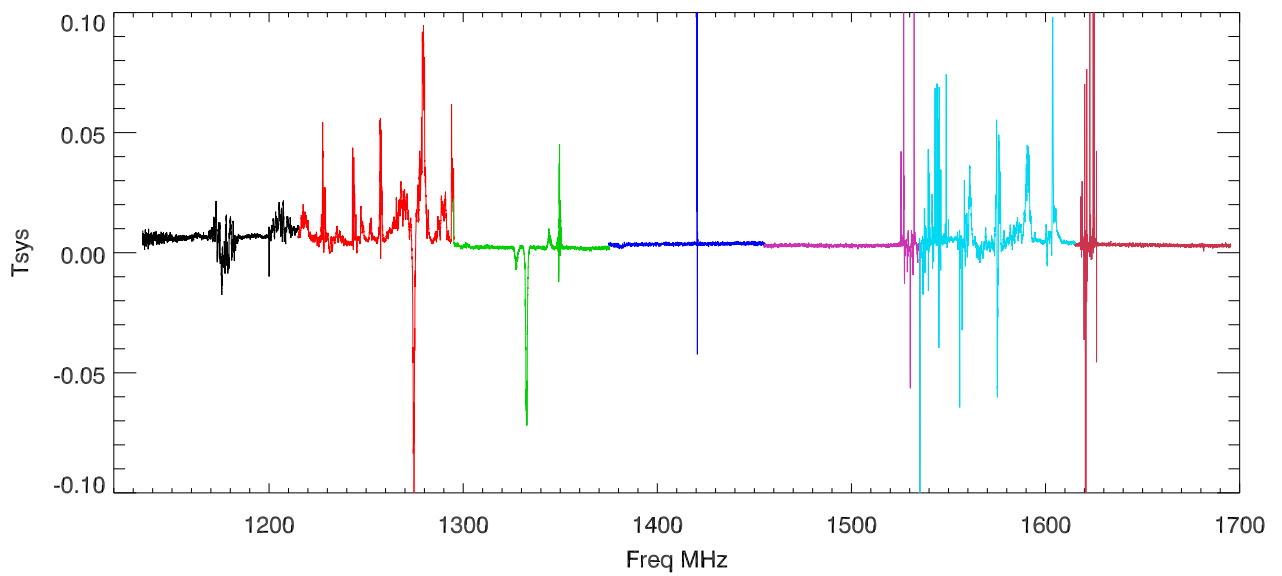

19oct16: p3094 lbw (on/off -1) vs freq for scan:629300022 03:12:55

scan:629300026 03:26:07

scan:629300030 03:38:02

19oct16: p3094 lbw (on/off -1) vs freq for scan:629300034 03:49:57

scan:629300038 04:01:53

scan:629300042 04:13:50

19oct16: p3094 lbw (on/off -1) vs freq for scan:629300050 04:31:58

scan:629300054 04:43:52

scan:629300058 04:55:49