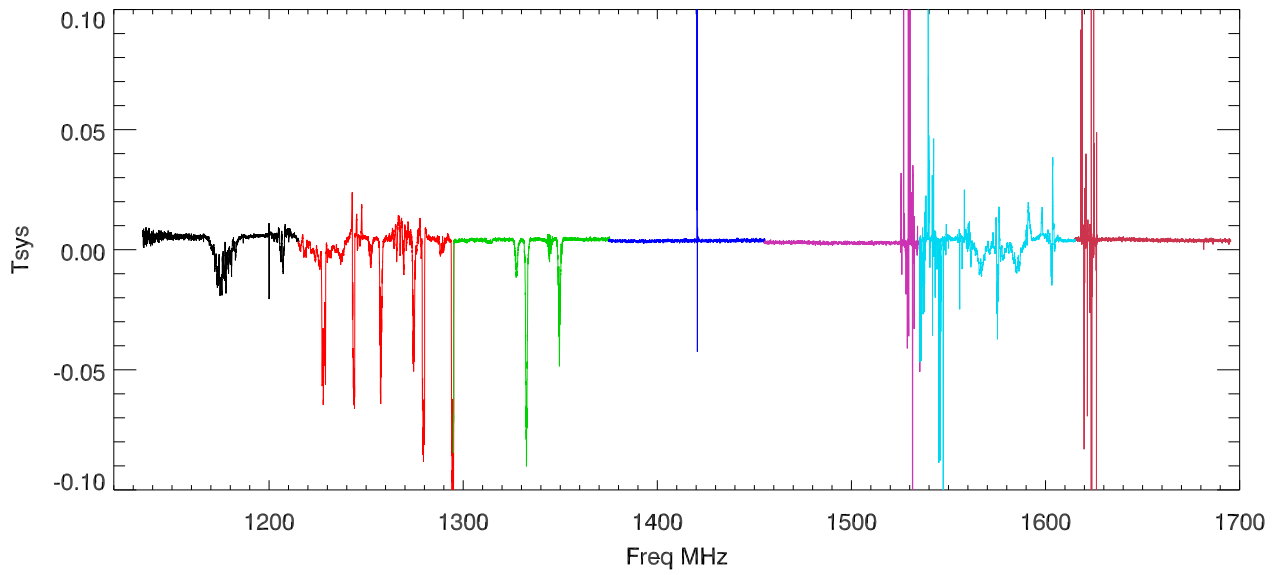

19oct16: p3094 lbw (on/off -1) vs freq for scan:629300022 03:12:55

scan:629300026 03:26:07

scan:629300030 03:38:02

19oct16: p3094 lbw (on/off -1) vs freq for scan:629300034 03:49:57

scan:629300038 04:01:53

scan:629300042 04:13:50

19oct16: p3094 lbw (on/off -1) vs freq for scan:629300050 04:31:58

scan:629300054 04:43:52

scan:629300058 04:55:49