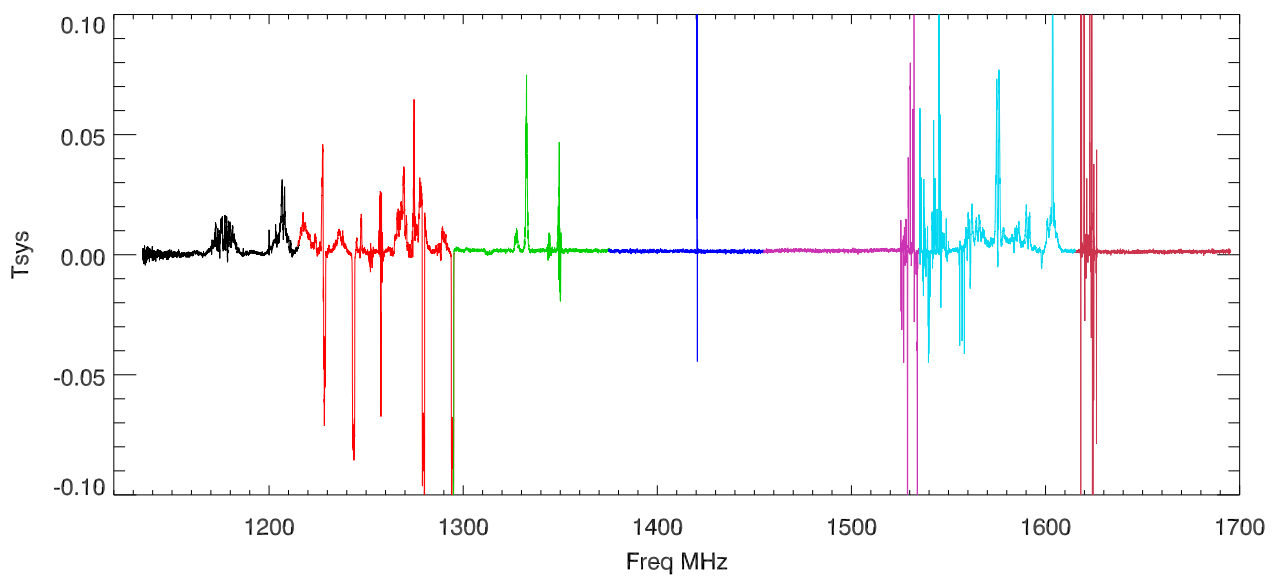

19oct16: p3094 lbw (on/off -1) vs freq for scan:629300022 03:12:55

scan:629300026 03:26:07

scan:629300030 03:38:02

19oct16: p3094 lbw (on/off -1) vs freq for scan:629300034 03:49:57

scan:629300038 04:01:53

scan:629300042 04:13:50

19oct16: p3094 lbw (on/off -1) vs freq for scan:629300050 04:31:58

scan:629300054 04:43:52

scan:629300058 04:55:49