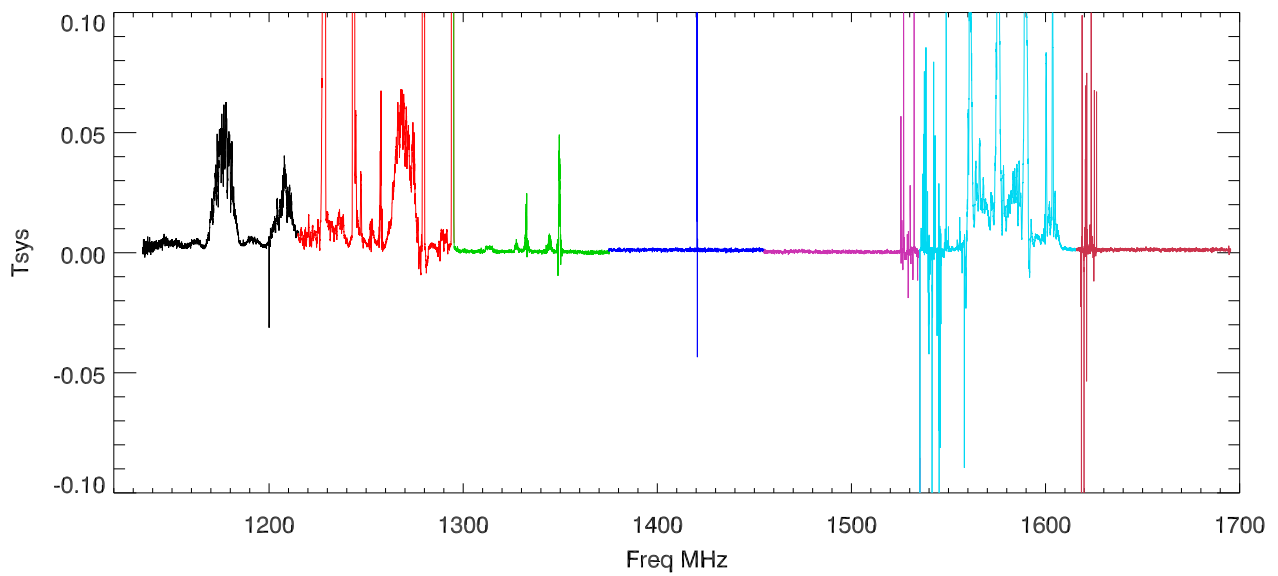

19oct16: p3094 lbw (on/off -1) vs freq for scan:629300022 03:12:55

scan:629300026 03:26:07

scan:629300030 03:38:02

19oct16: p3094 lbw (on/off -1) vs freq for scan:629300034 03:49:57

scan:629300038 04:01:53

scan:629300042 04:13:50

19oct16: p3094 lbw (on/off -1) vs freq for scan:629300050 04:31:58

scan:629300054 04:43:52

scan:629300058 04:55:49