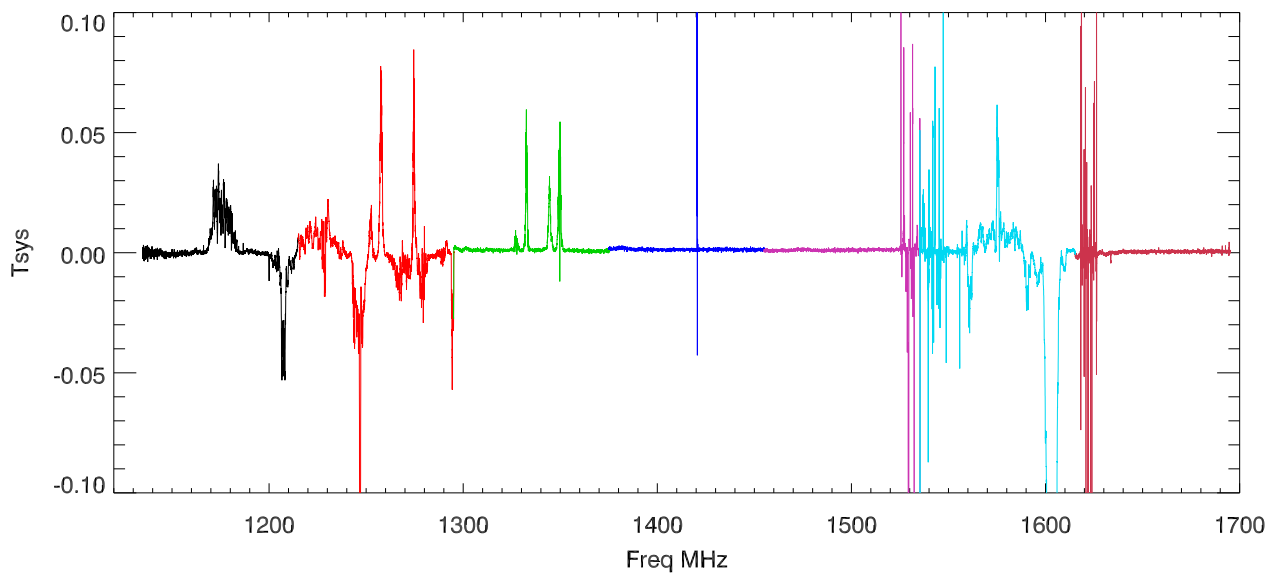

19oct16: p3094 lbw (on/off -1) vs freq for scan:629300022 03:12:55

scan:629300026 03:26:07

scan:629300030 03:38:02

19oct16: p3094 lbw (on/off -1) vs freq for scan:629300034 03:49:57

scan:629300038 04:01:53

scan:629300042 04:13:50

19oct16: p3094 lbw (on/off -1) vs freq for scan:629300050 04:31:58

scan:629300054 04:43:52

scan:629300058 04:55:49