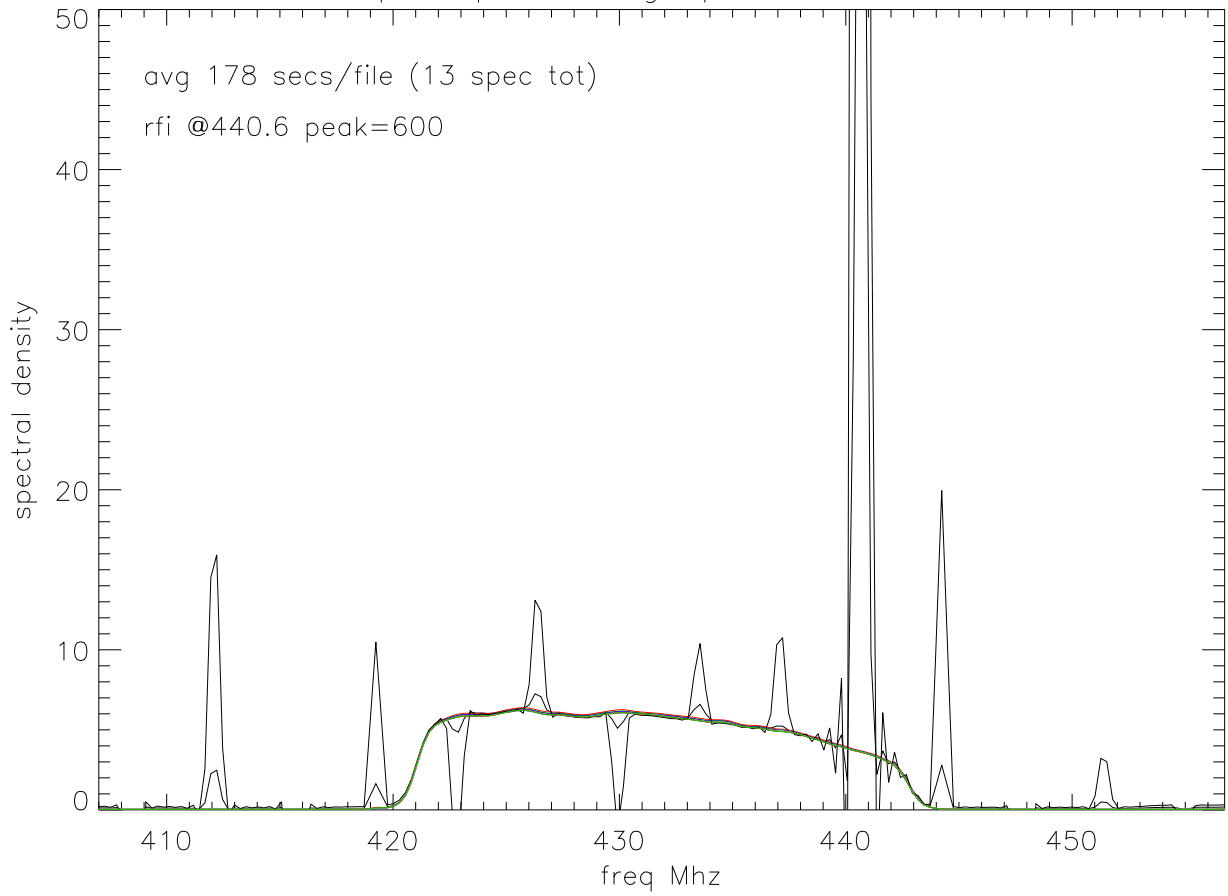

01apr09 p2445 total pwr vs Time tracking J1713+0747

total pwr blowup. linear scale

01apr09 p2445 avg Spectra files 8-20

01apr09 p2445 avg Spectra files 8-20