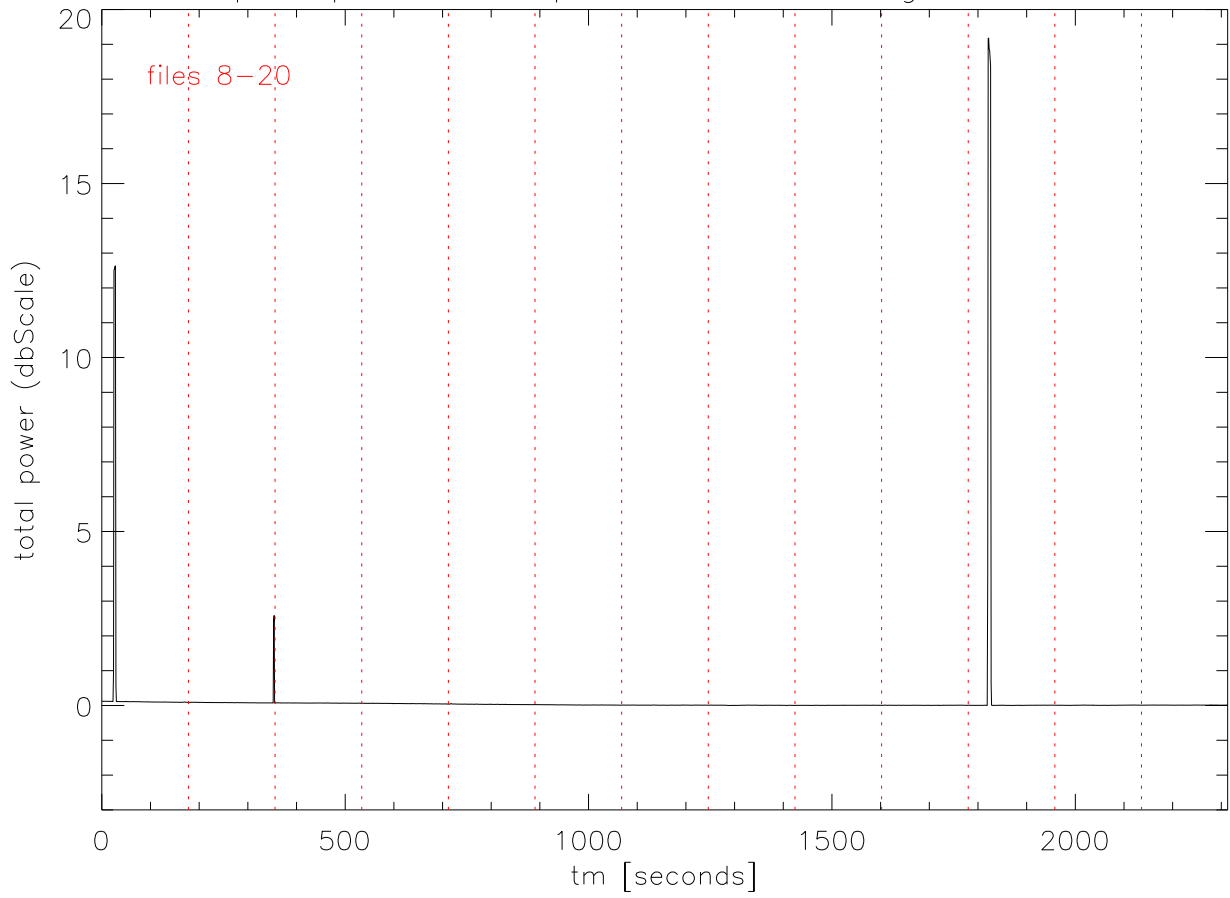

01apr09 p2445 total pwr vs Time tracking J1713+0747

total pwr blowup. linear scale

01apr09 p2445 avg Spectra files 8-20

01apr09 p2445 avg Spectra files 8-20