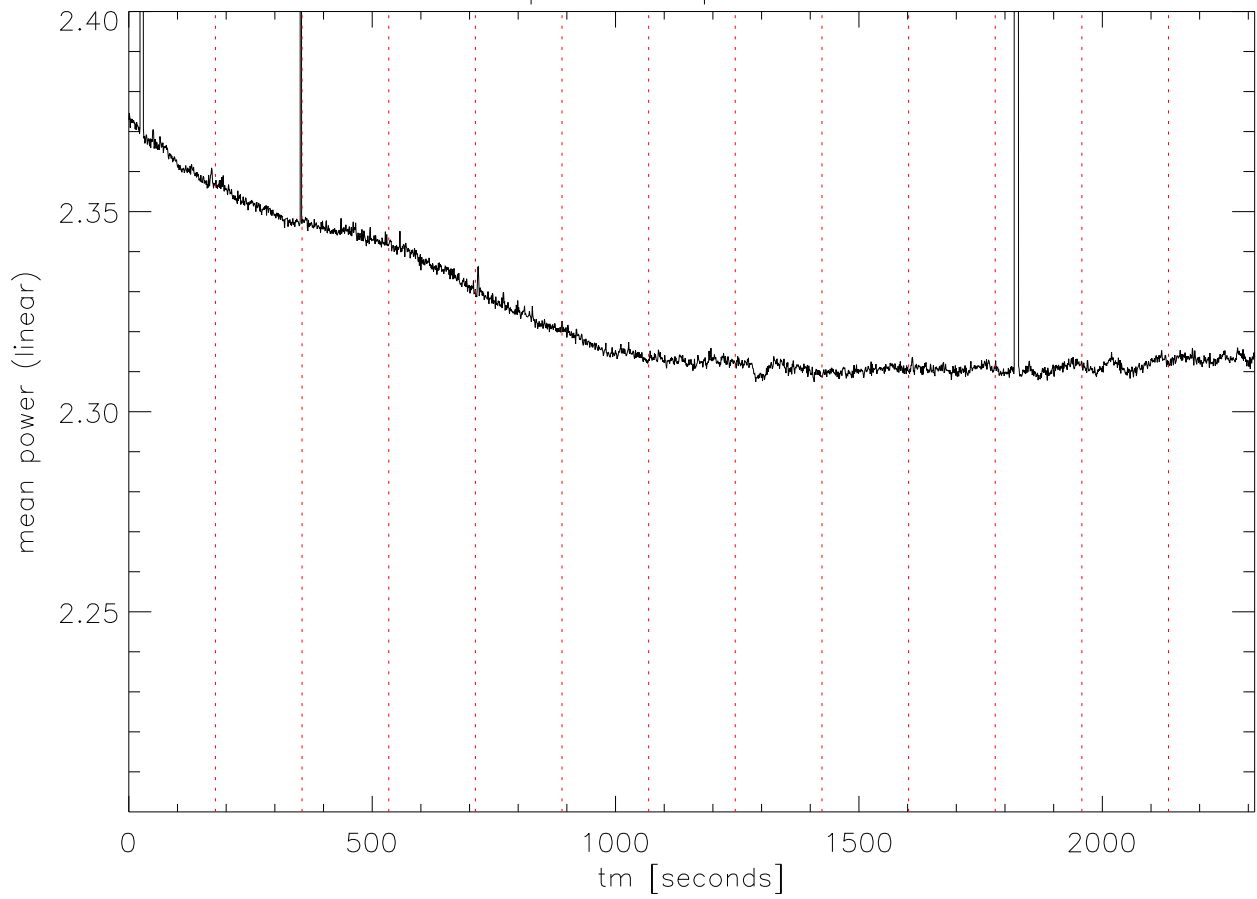

01apr09 p2445 total pwr vs Time tracking J1713+0747

total pwr blowup. linear scale

01apr09 p2445 avg Spectra files 8-20

01apr09 p2445 avg Spectra files 8-20