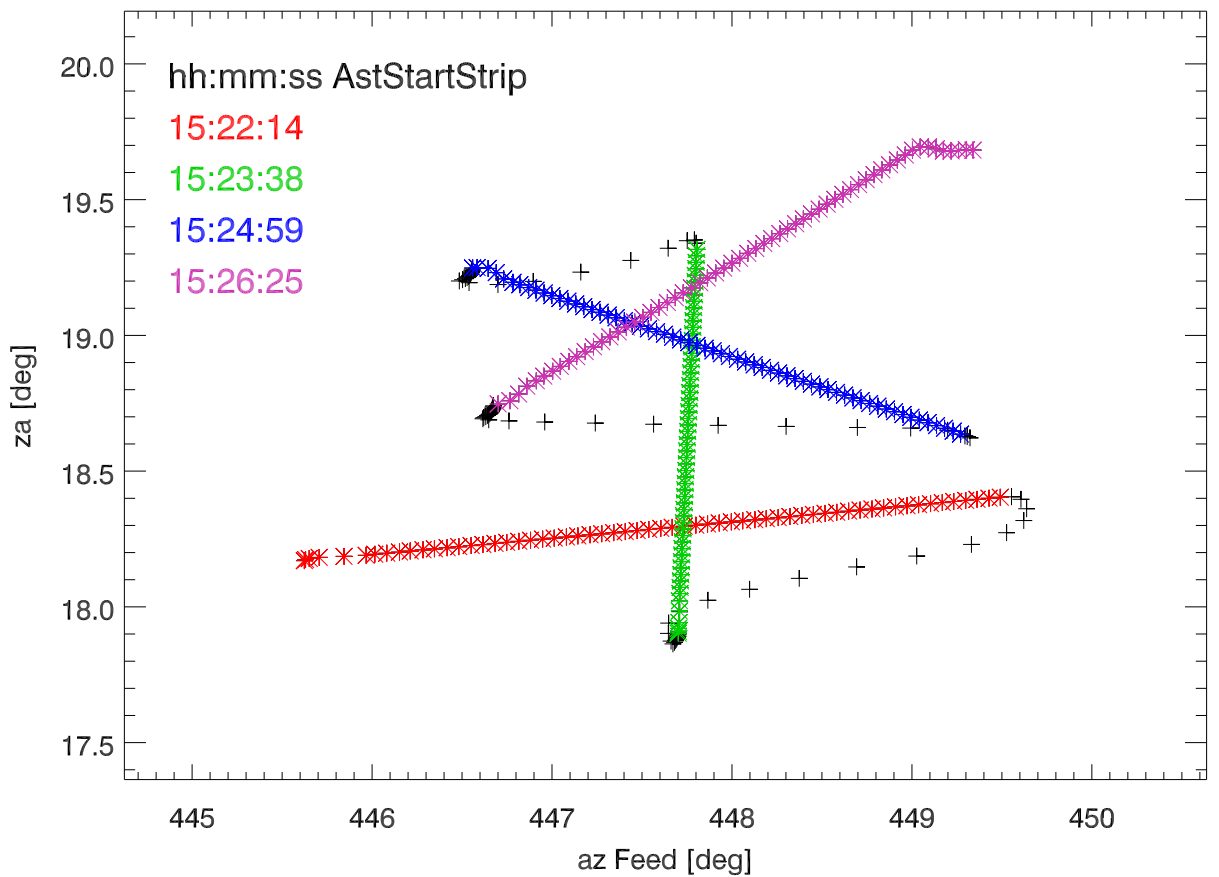

17may13 lincolnLab pointing patterns. src:3C48

src:3C48

src:3C138

src:3C138

src:gpsSat