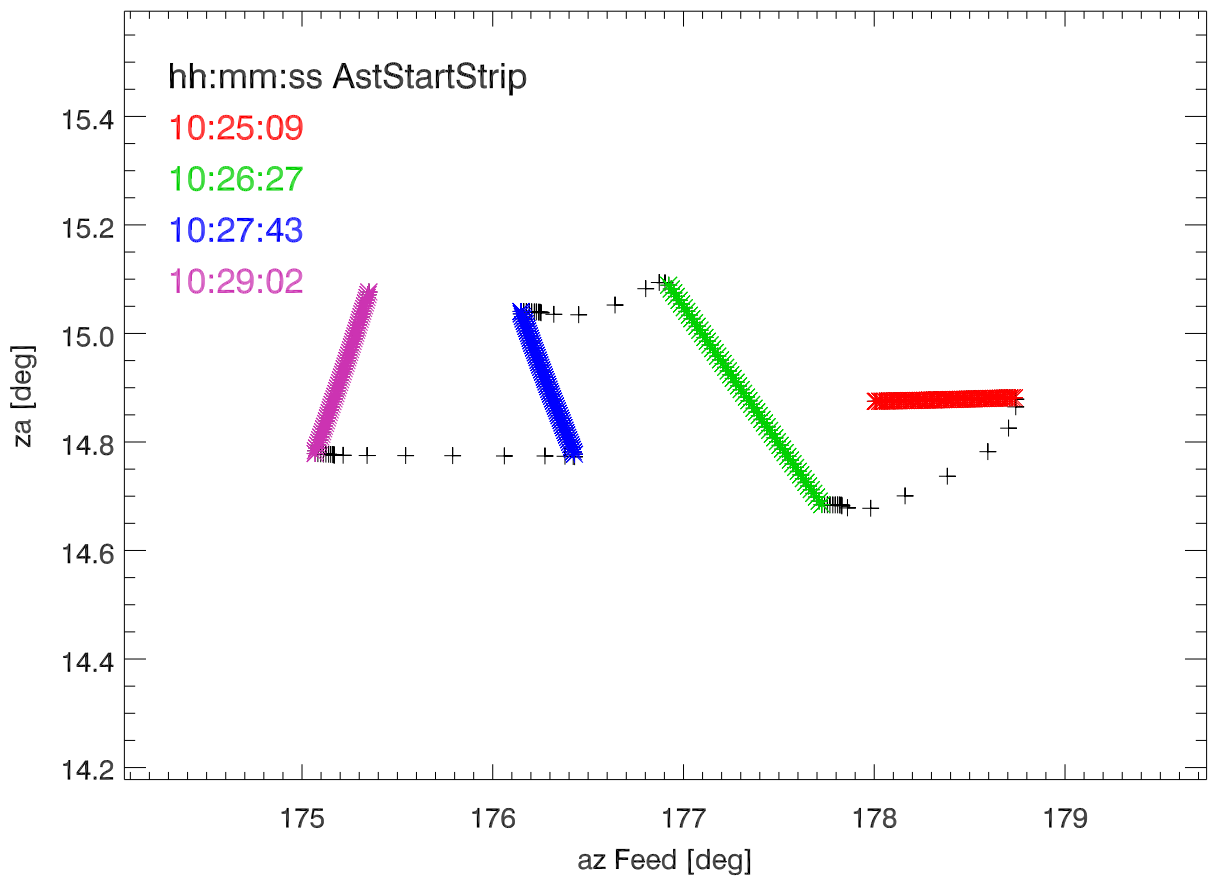

17may13 lincolnLab pointing patterns. src:3C48

src:3C48

src:3C138

src:3C138

src:gpsSat