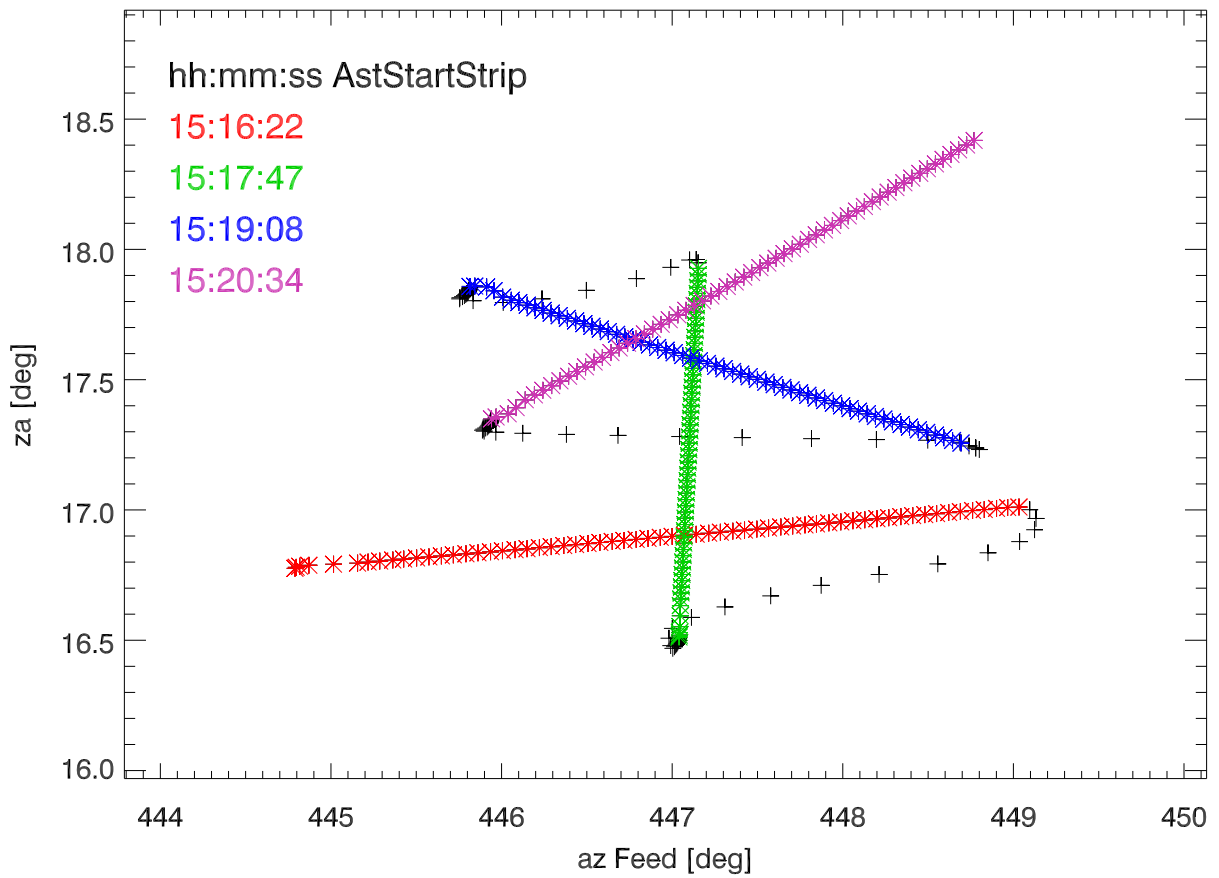

17may13 lincolnLab pointing patterns. src:3C48

src:3C48

src:3C138

src:3C138

src:gpsSat