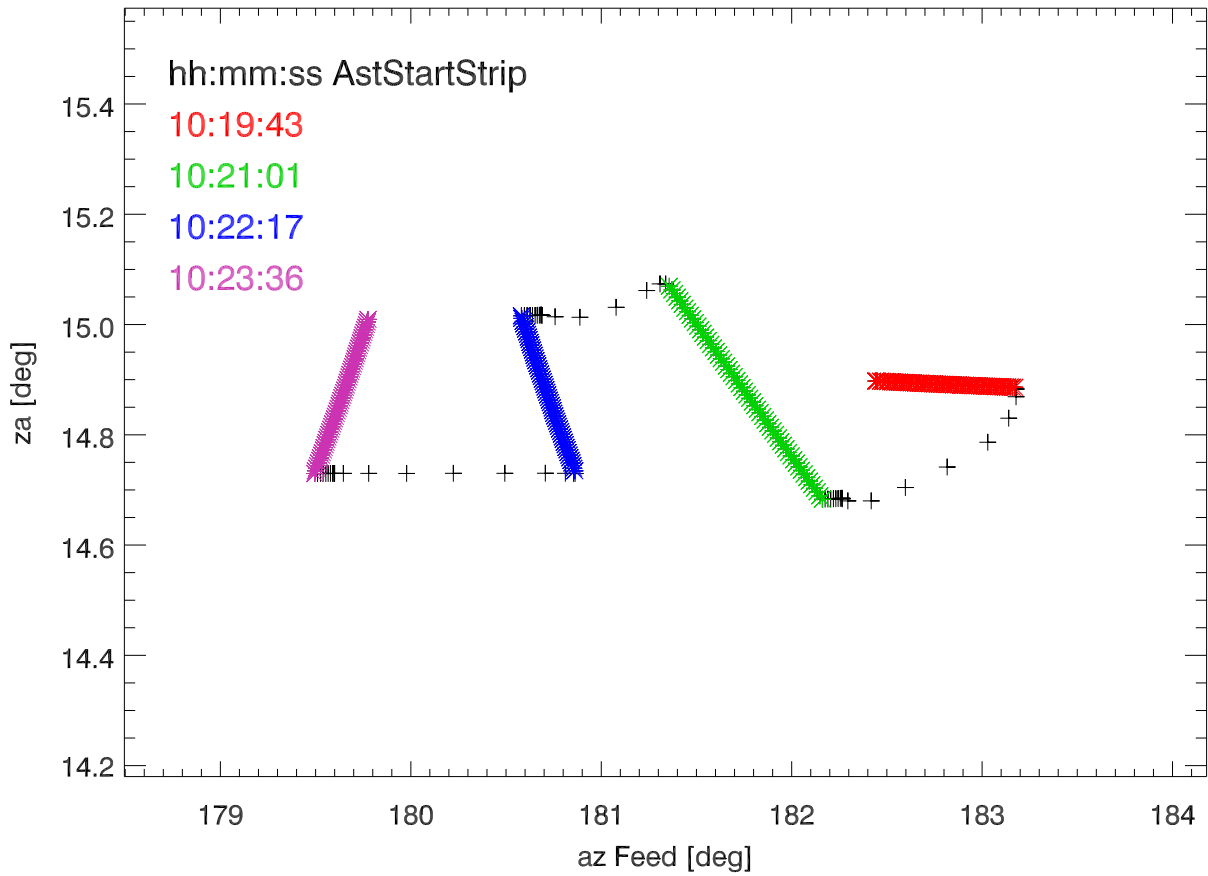

17may13 lincolnLab pointing patterns. src:3C48

src:3C48

src:3C138

src:3C138

src:gpsSat