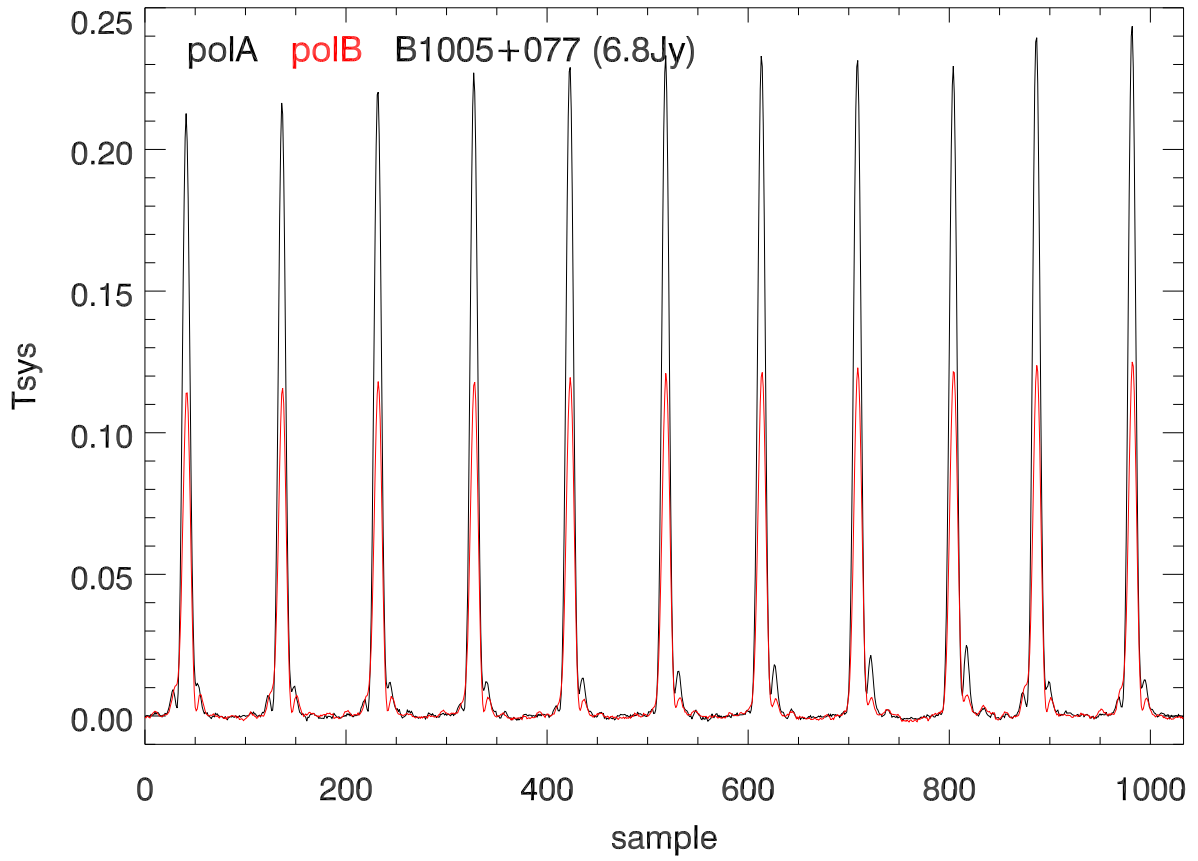

13may14 LLWbFd totPwr az strips through src..turPos changes

overplot each az strip through source

13may14 LLWbFd totPwr az strips through src..turPos changes

overplot each az strip through source