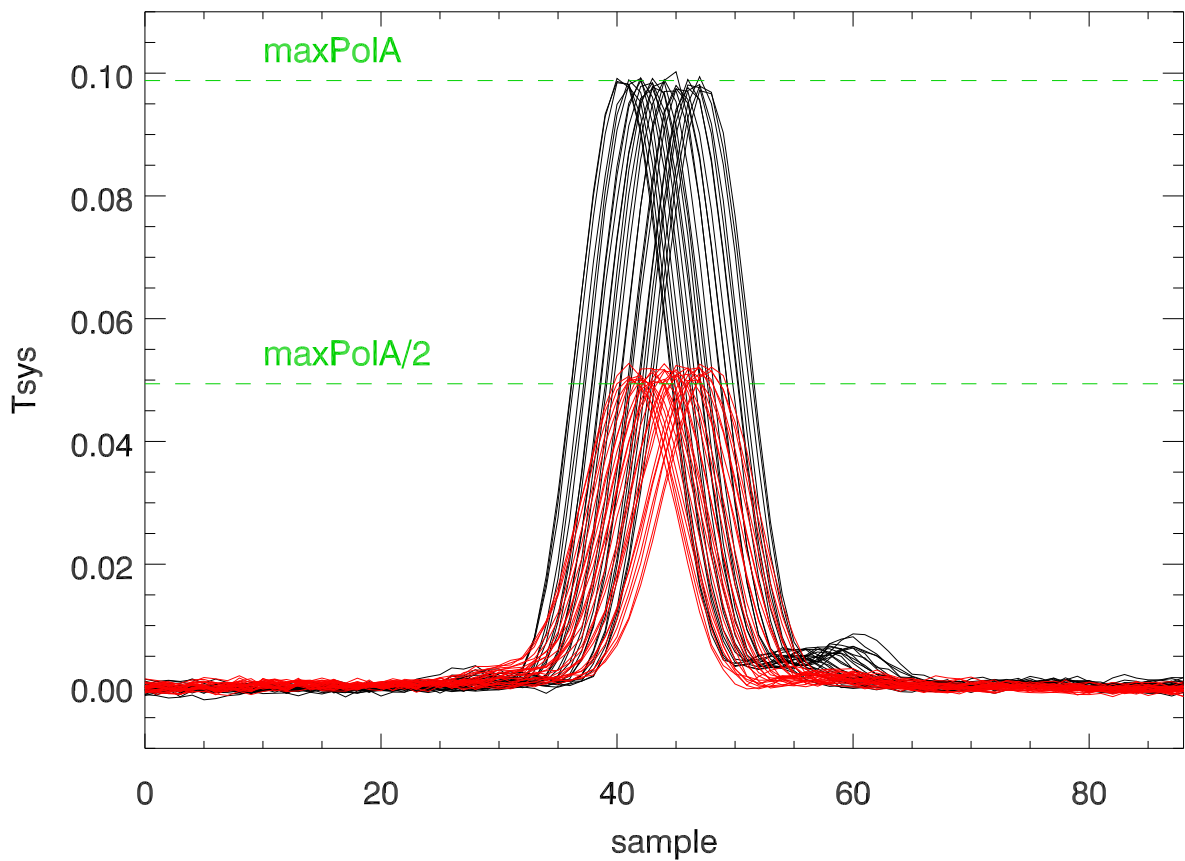

13may14 LLWbFd totPwr az strips through src..turPos changes

overplot each az strip through source

13may14 LLWbFd totPwr az strips through src..turPos changes

overplot each az strip through source