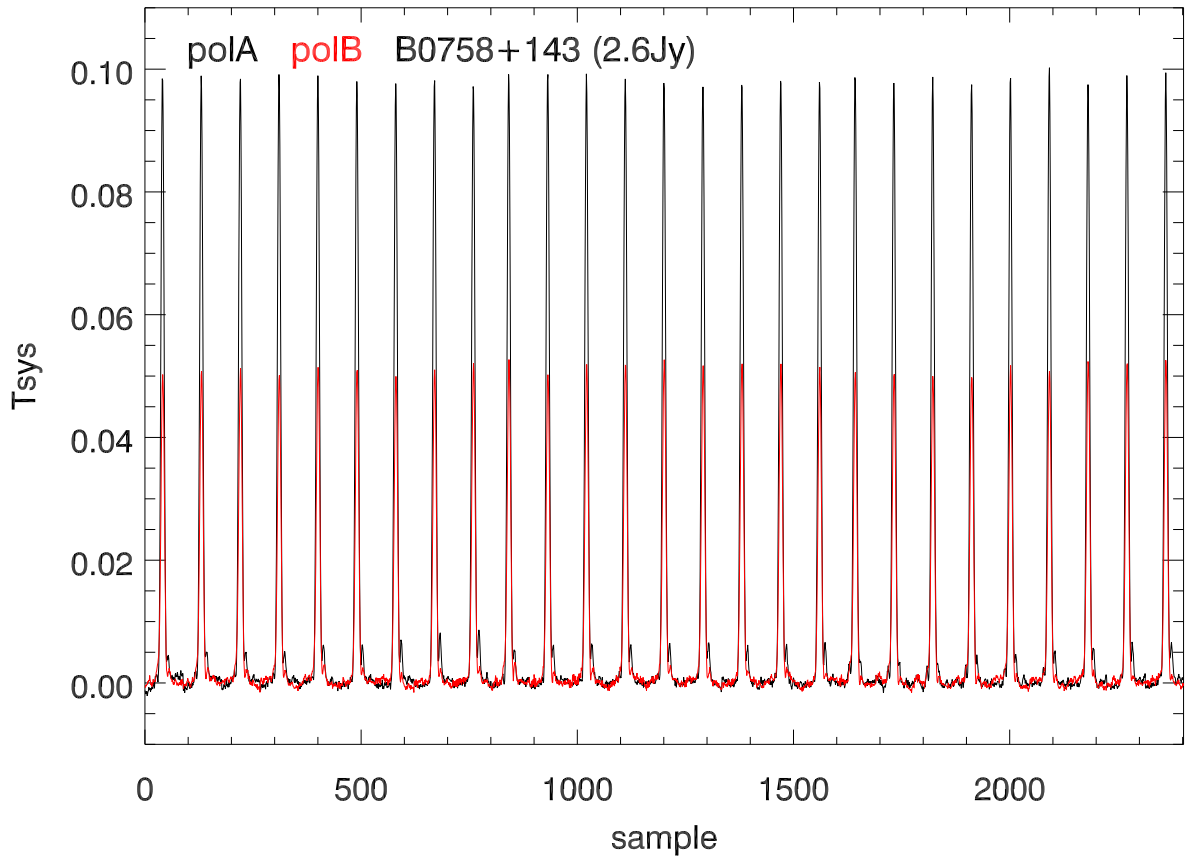

13may14 LLWbFd totPwr az strips through src..turPos changes

overplot each az strip through source

13may14 LLWbFd totPwr az strips through src..turPos changes

overplot each az strip through source