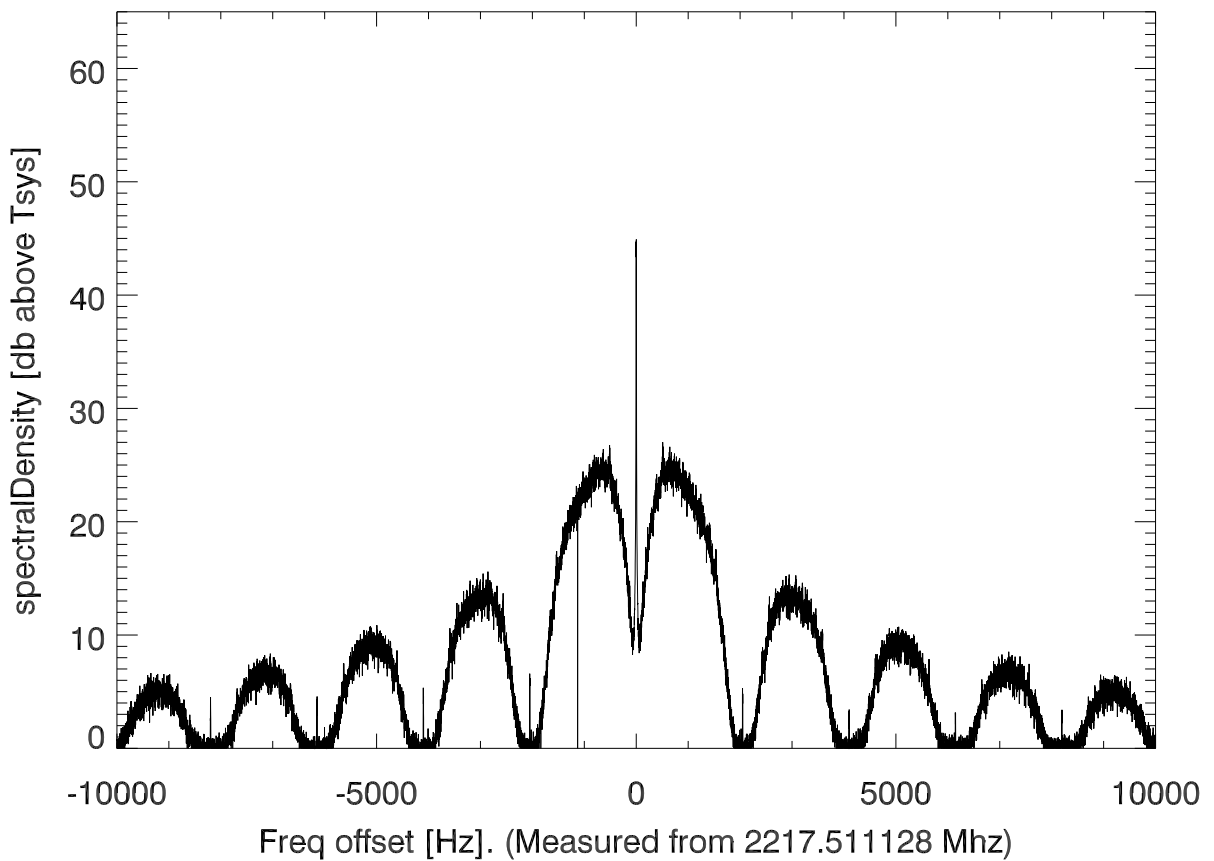

isee3 140627:195733 (UTC). overplot spectra from 38 sec run. PoIA

PoIB

isee3 140627:195733 (UTC) spectra after doppler correction. PoIA

isee3 140627:195733 (UTC) spectra after doppler correction. PoIB