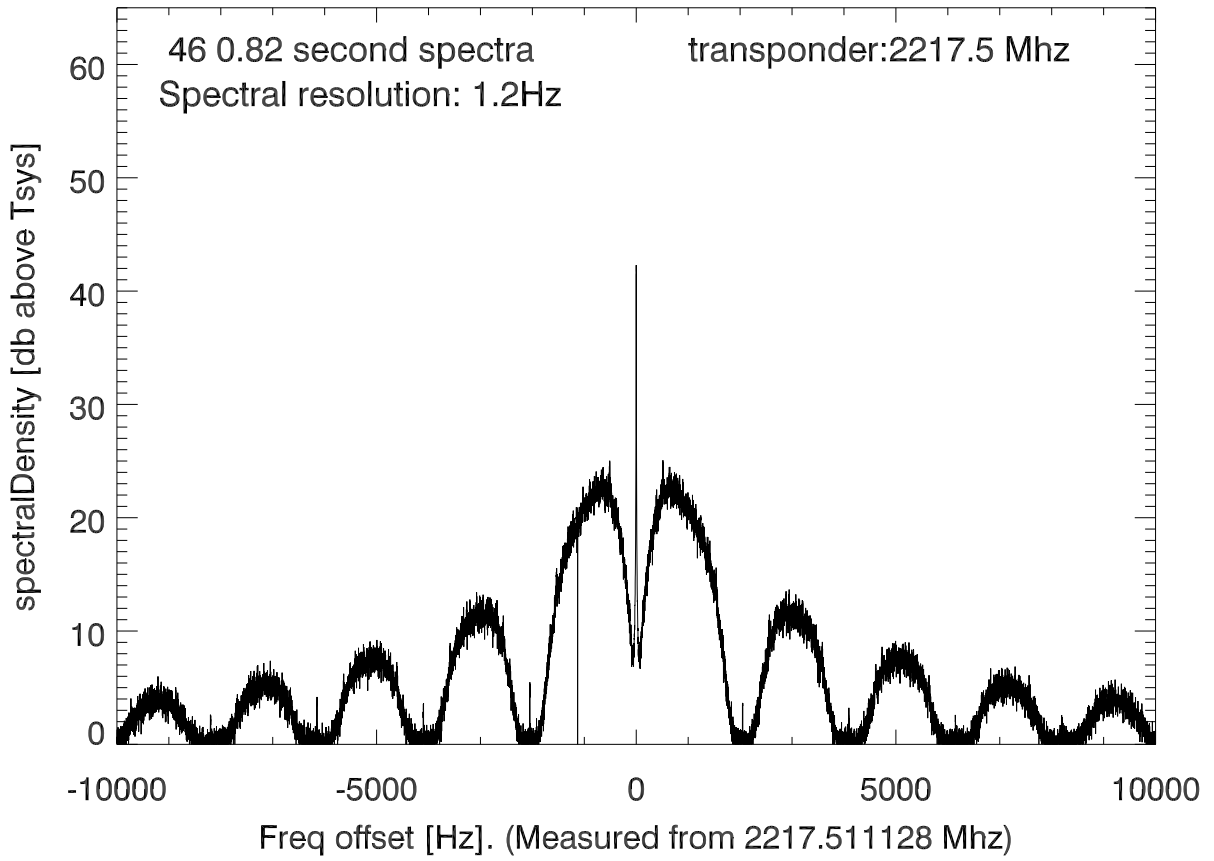

isee3 140627:195733 (UTC). overplot spectra from 38 sec run. PoIA

PoIB

isee3 140627:195733 (UTC) spectra after doppler correction. PoIA

isee3 140627:195733 (UTC) spectra after doppler correction. PoIB