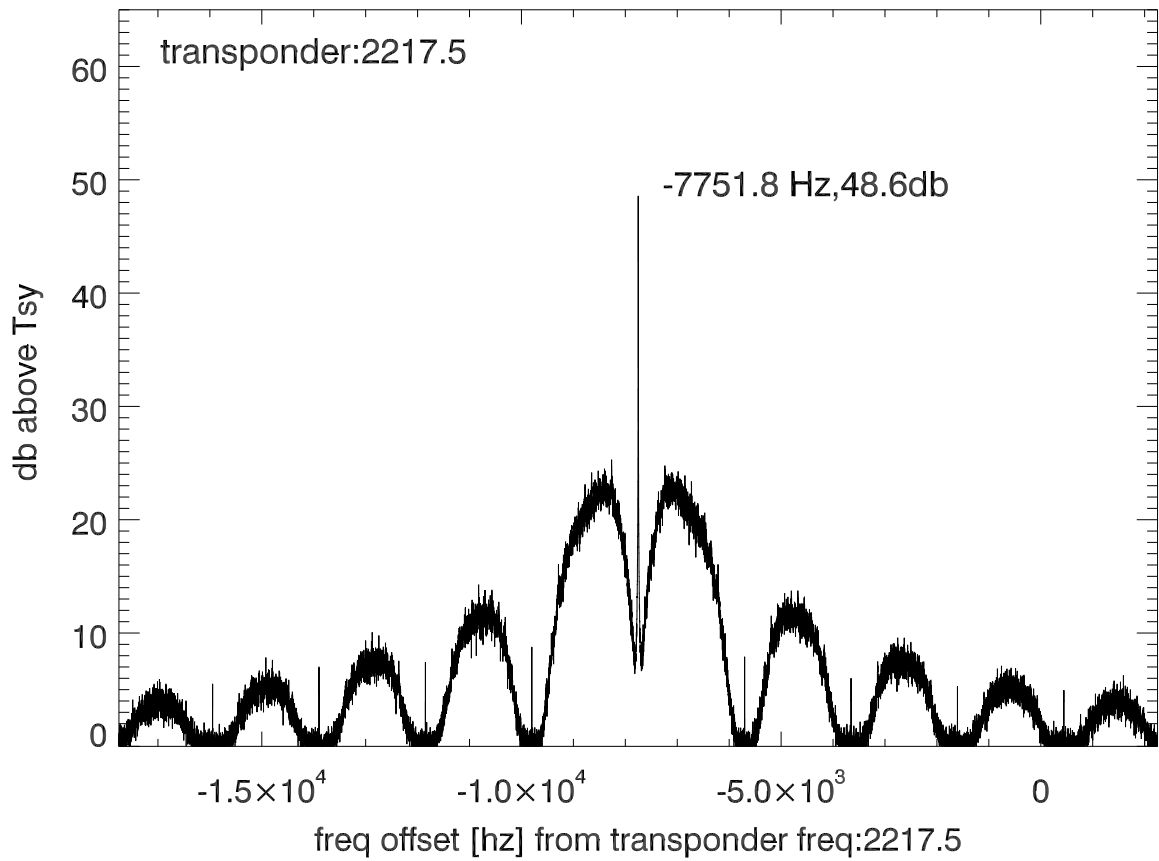

isee3 140627:195733 (UTC). overplot spectra from 38 sec run. PoIA

PoIB

isee3 140627:195733 (UTC) spectra after doppler correction. PoIA

isee3 140627:195733 (UTC) spectra after doppler correction. PoIB