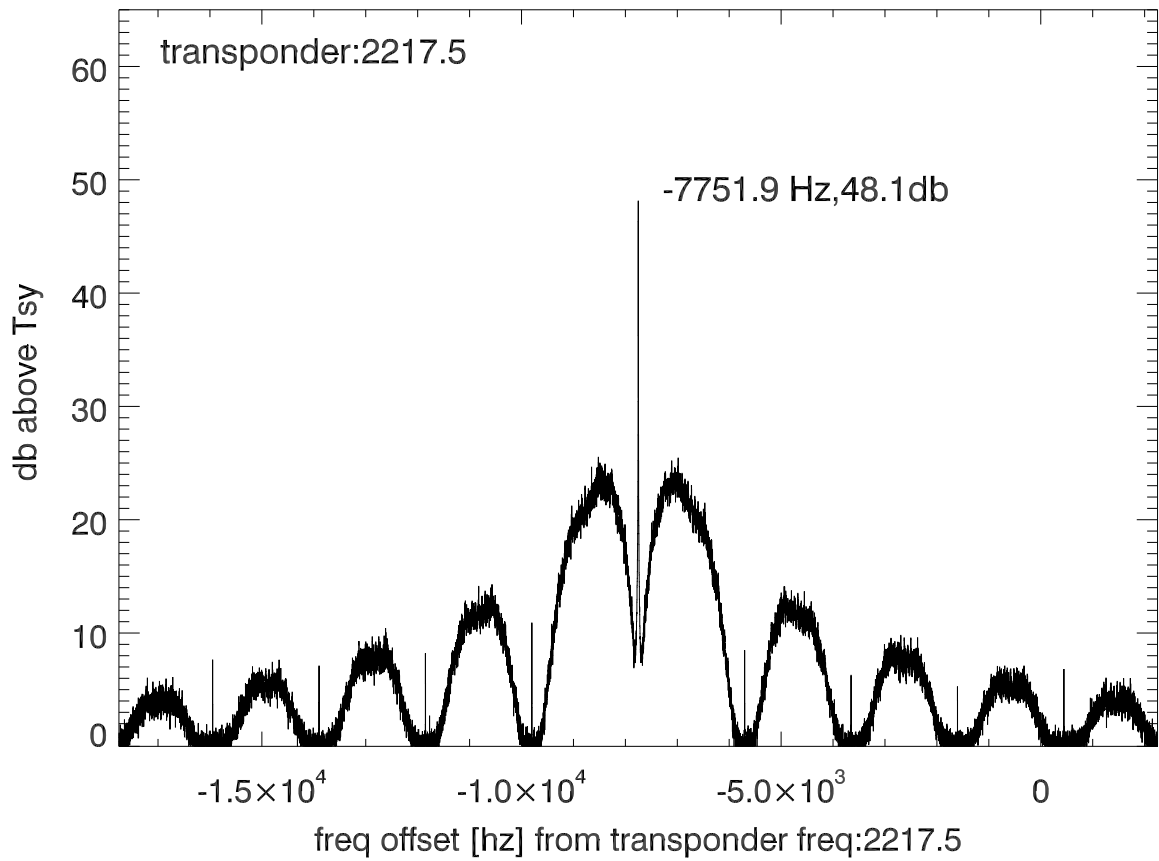

isee3 140627:195406 (UTC). overplot spectra from 38 sec run. PoIA

PoIB

isee3 140627:195406 (UTC) spectra after doppler correction. PoIA

isee3 140627:195406 (UTC) spectra after doppler correction. PoIB