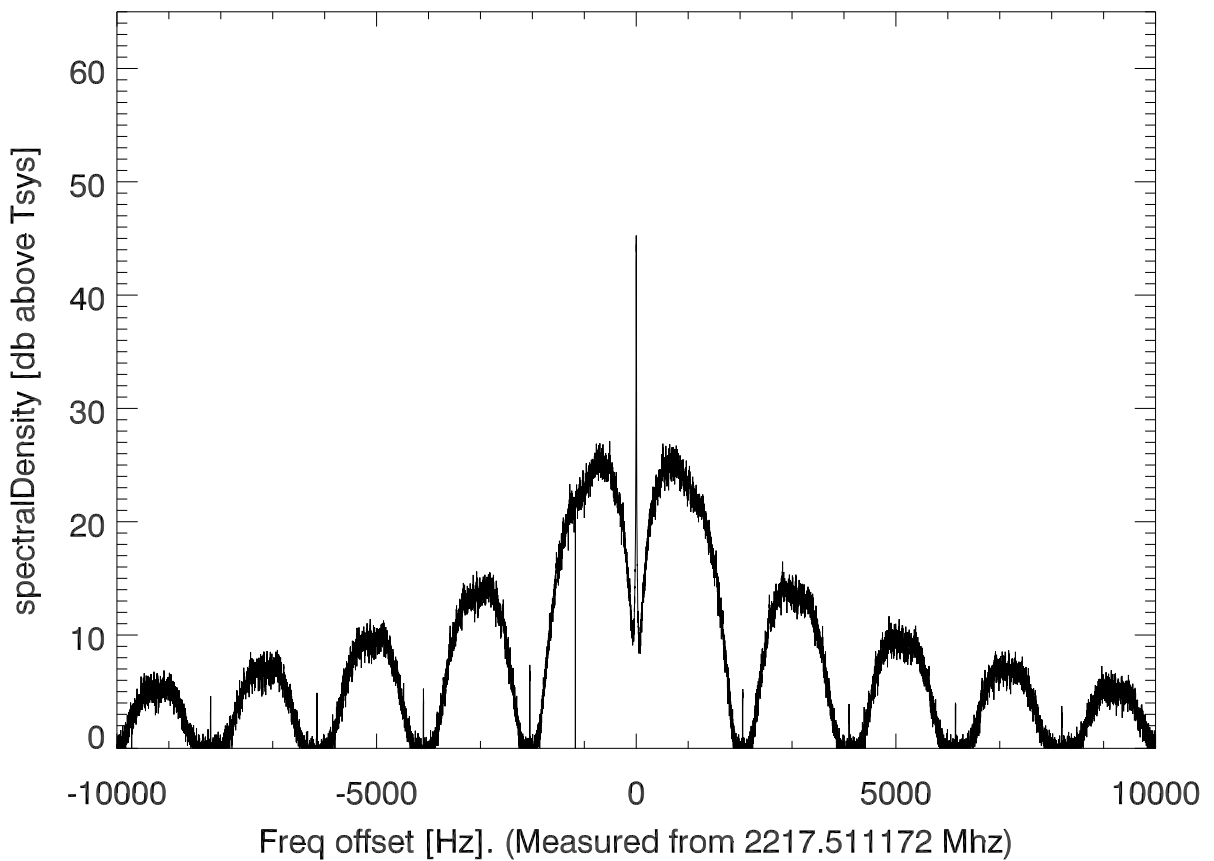

isee3 140627:195406 (UTC). overplot spectra from 38 sec run. PoIA

PoIB

isee3 140627:195406 (UTC) spectra after doppler correction. PoIA

isee3 140627:195406 (UTC) spectra after doppler correction. PoIB