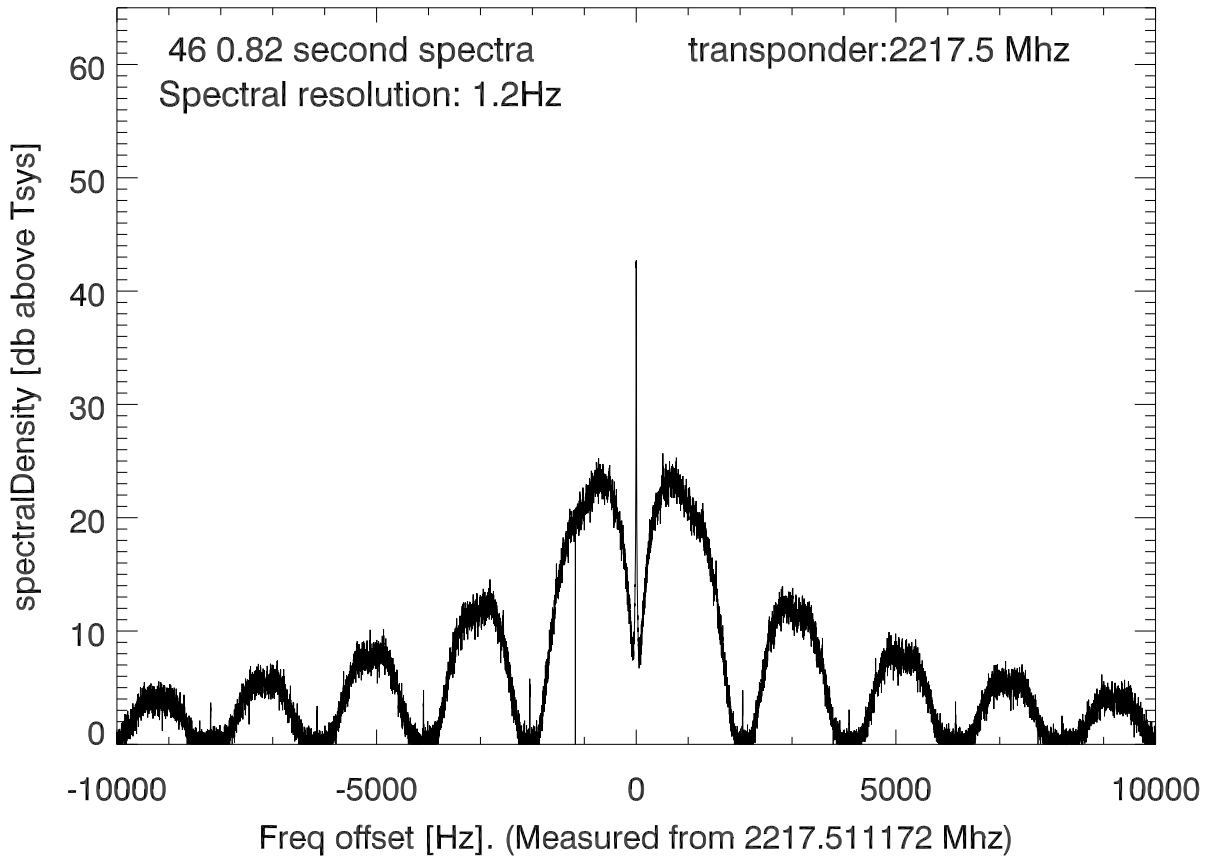

isee3 140627:195406 (UTC). overplot spectra from 38 sec run. PoIA

PoIB

isee3 140627:195406 (UTC) spectra after doppler correction. PoIA

isee3 140627:195406 (UTC) spectra after doppler correction. PoIB