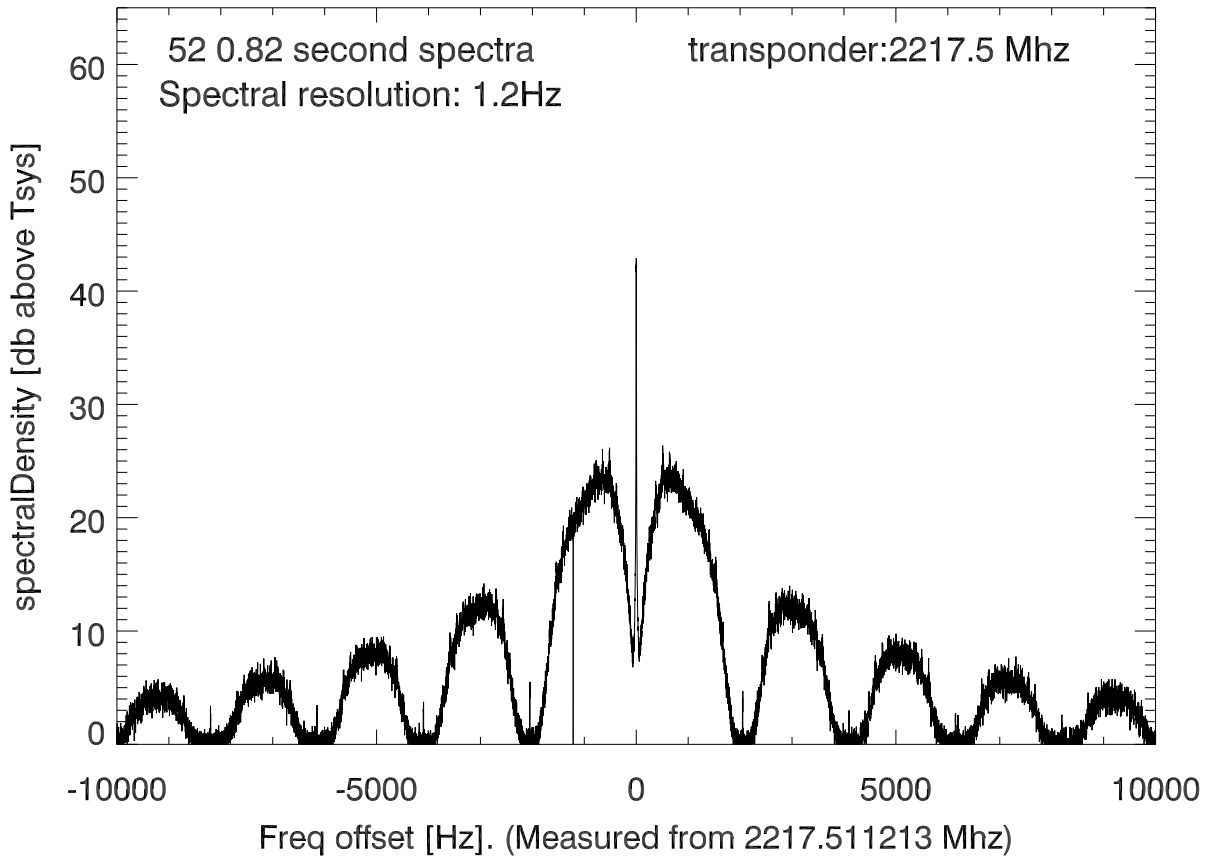

isee3 140627:195053 (UTC). overplot spectra from 43 sec run. PoIA

PoIB

isee3 140627:195053 (UTC) spectra after doppler correction. PoIA

isee3 140627:195053 (UTC) spectra after doppler correction. PoIB