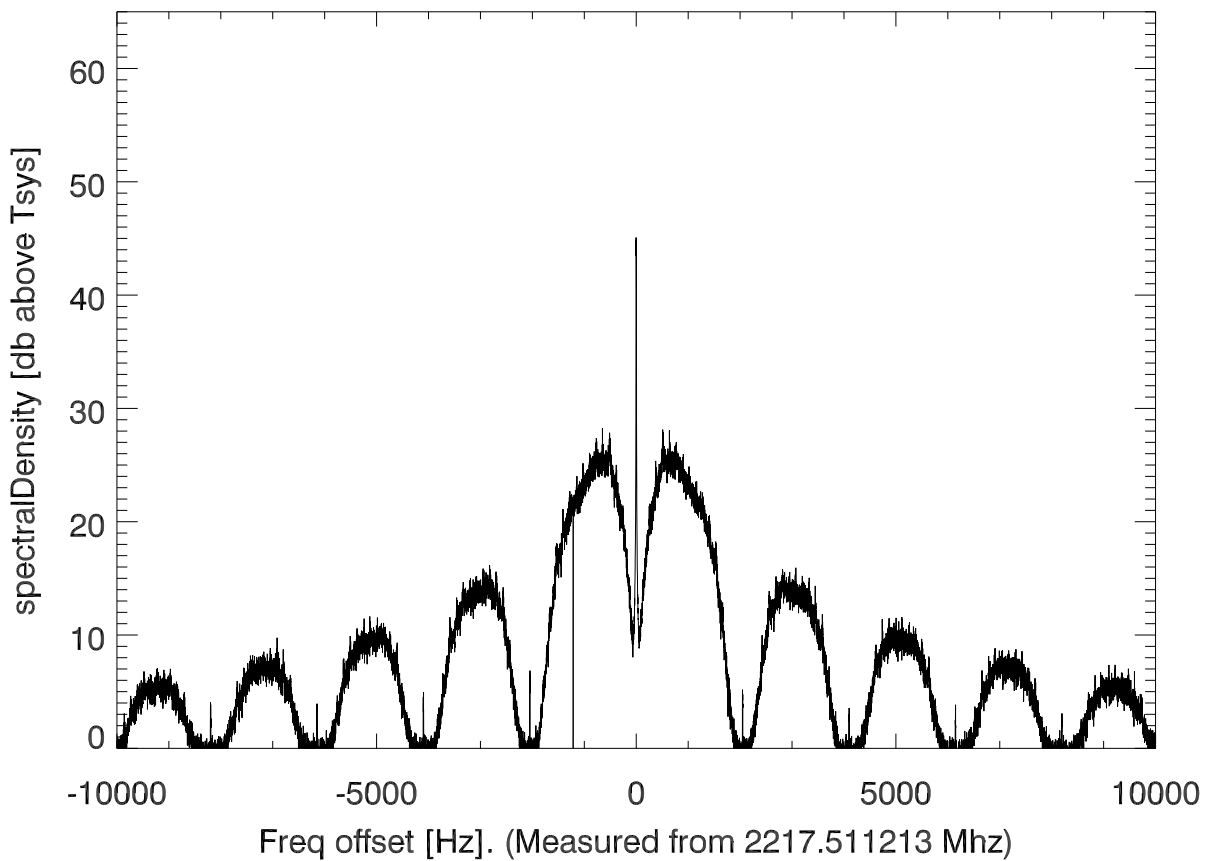

isee3 140627:195053 (UTC). overplot spectra from 43 sec run. PoIA

PoIB

isee3 140627:195053 (UTC) spectra after doppler correction. PoIA

isee3 140627:195053 (UTC) spectra after doppler correction. PoIB