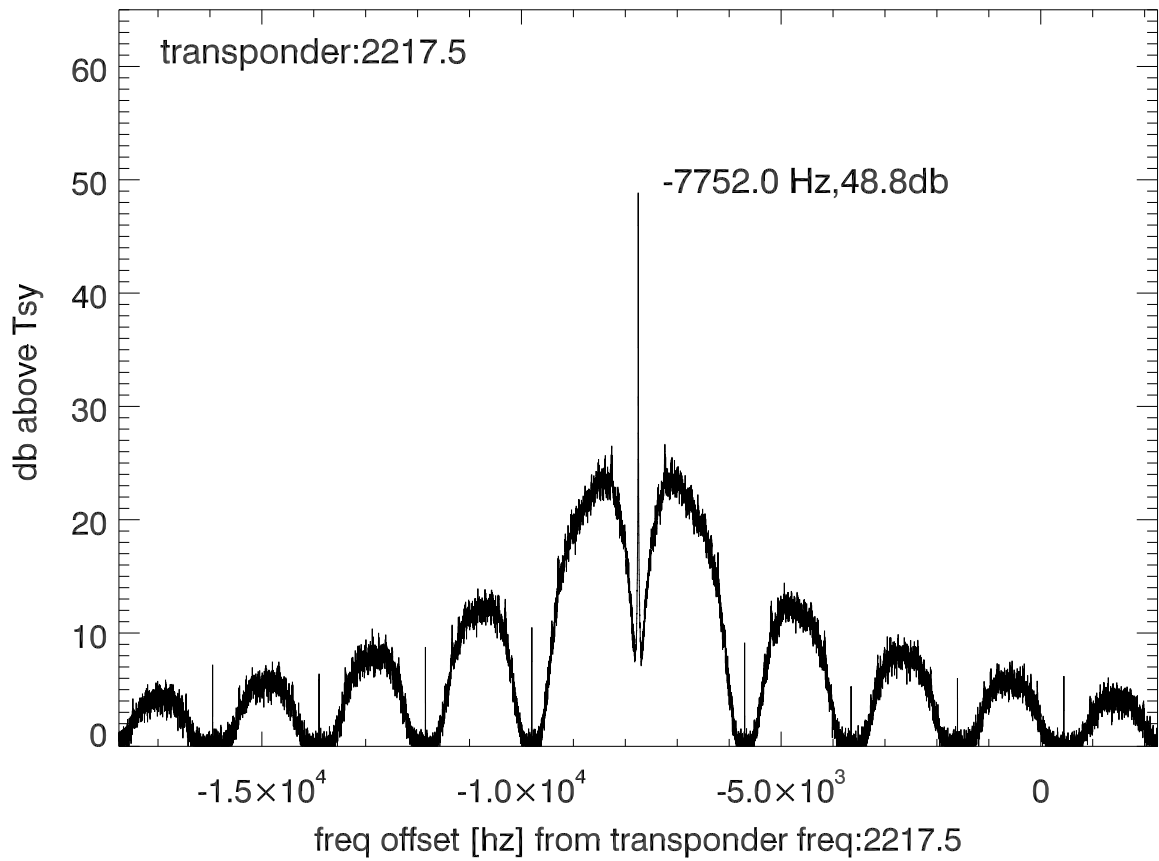

isee3 140627:195053 (UTC). overplot spectra from 43 sec run. PoIA

PoIB

isee3 140627:195053 (UTC) spectra after doppler correction. PoIA

isee3 140627:195053 (UTC) spectra after doppler correction. PoIB