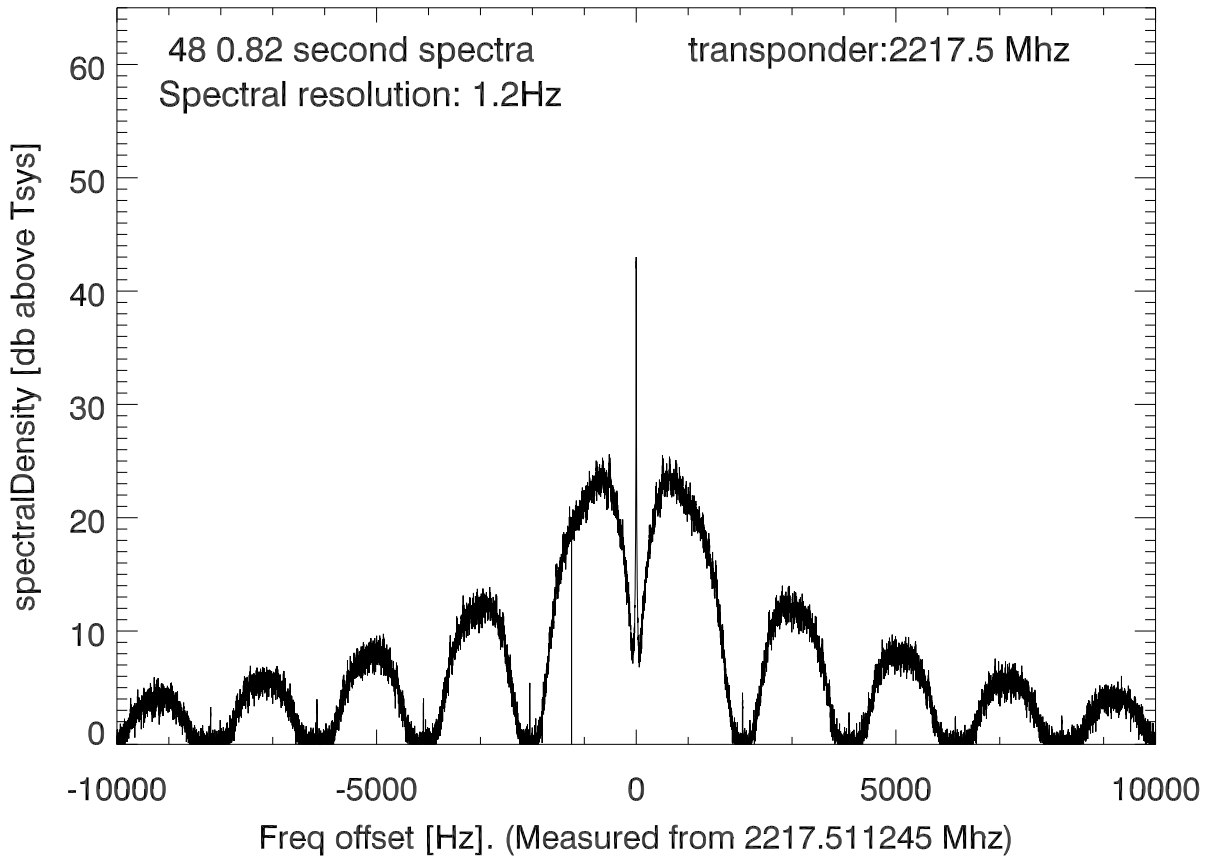

isee3 140627:194829 (UTC). overplot spectra from 39 sec run. PoIA

PoIB

isee3 140627:194829 (UTC) spectra after doppler correction. PoIA

isee3 140627:194829 (UTC) spectra after doppler correction. PoIB