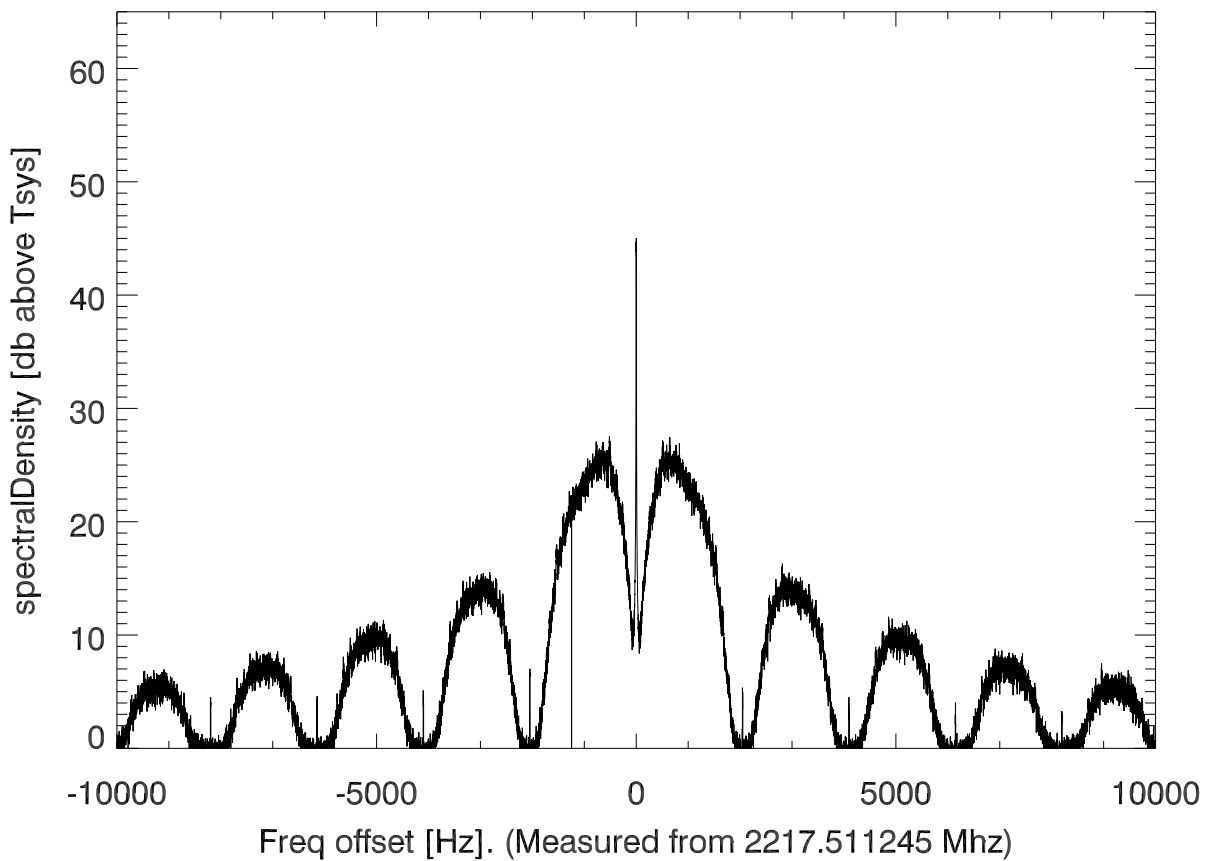

isee3 140627:194829 (UTC). overplot spectra from 39 sec run. PoIA

PoIB

isee3 140627:194829 (UTC) spectra after doppler correction. PoIA

isee3 140627:194829 (UTC) spectra after doppler correction. PoIB