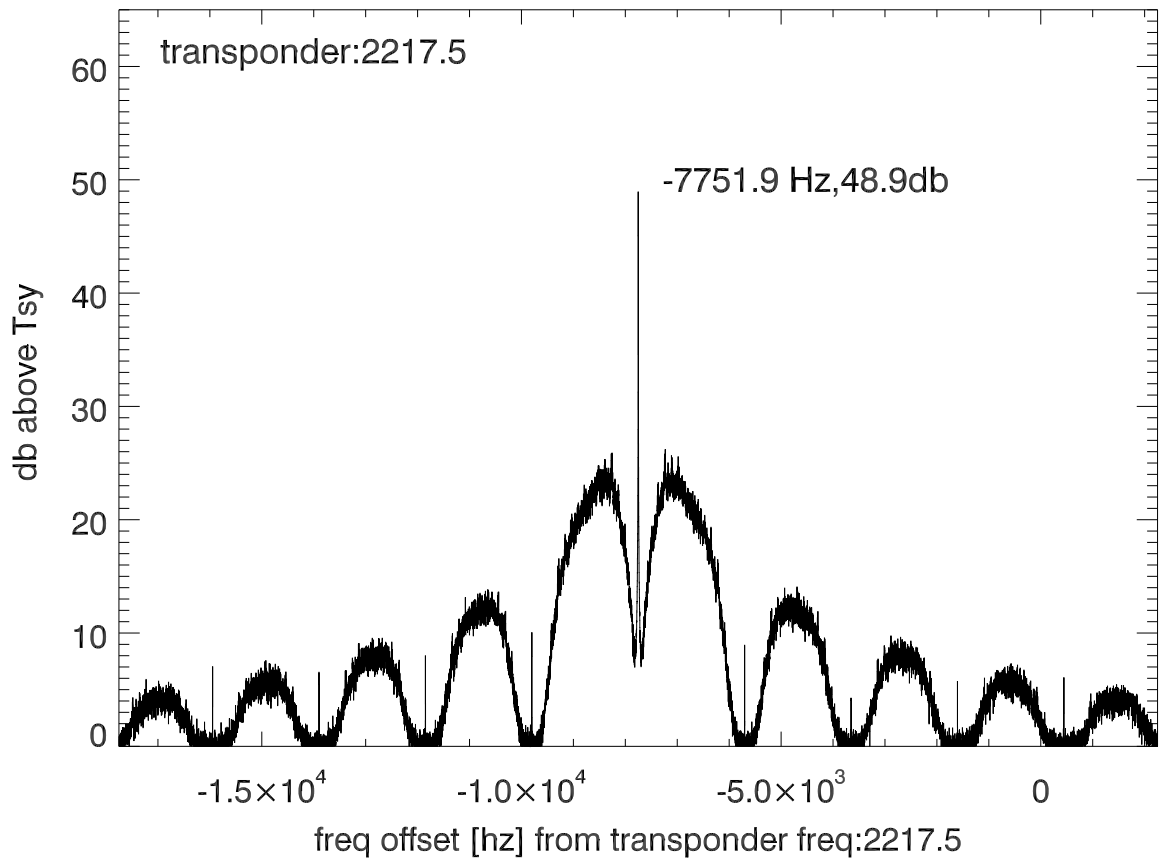

isee3 140627:194829 (UTC). overplot spectra from 39 sec run. PoIA

PoIB

isee3 140627:194829 (UTC) spectra after doppler correction. PoIA

isee3 140627:194829 (UTC) spectra after doppler correction. PoIB