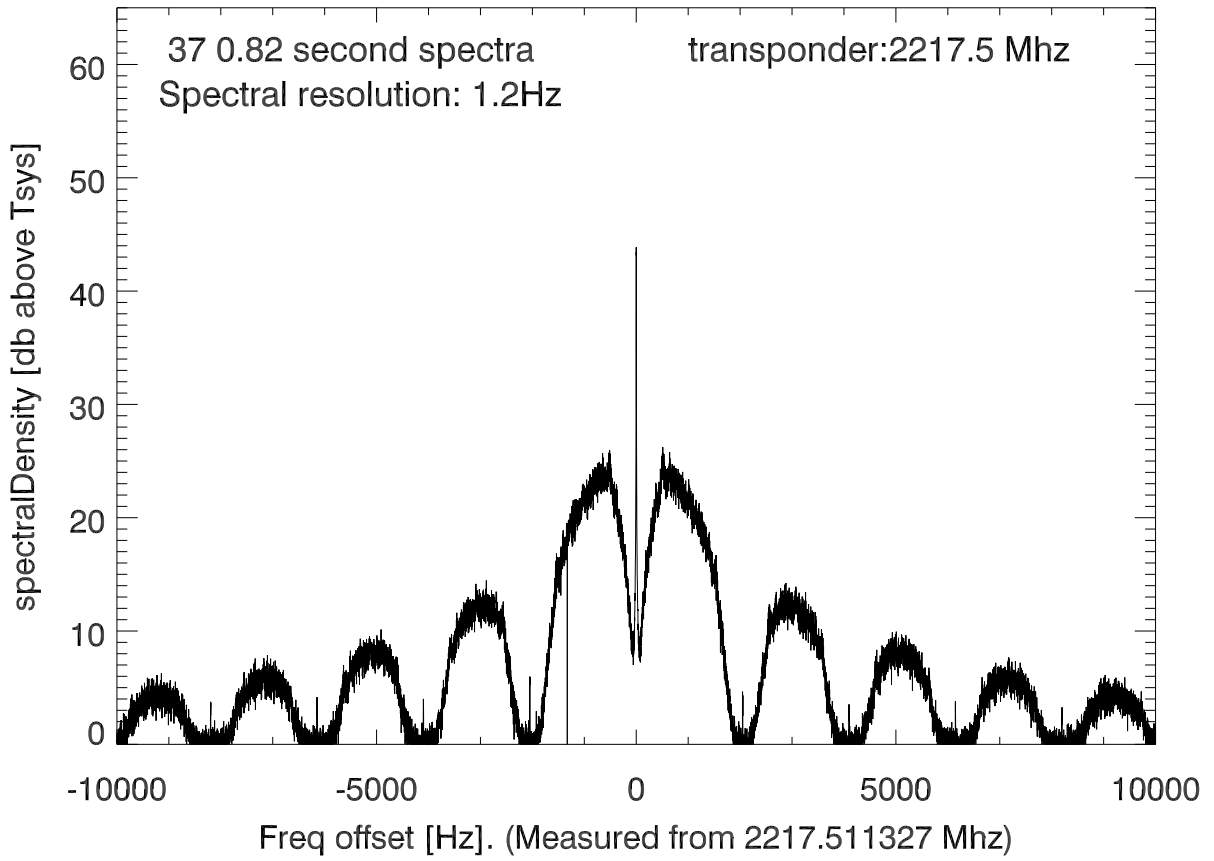

isee3 140627:194216 (UTC). overplot spectra from 30 sec run. PoIA

PoIB

isee3 140627:194216 (UTC) spectra after doppler correction. PoIA

isee3 140627:194216 (UTC) spectra after doppler correction. PoIB