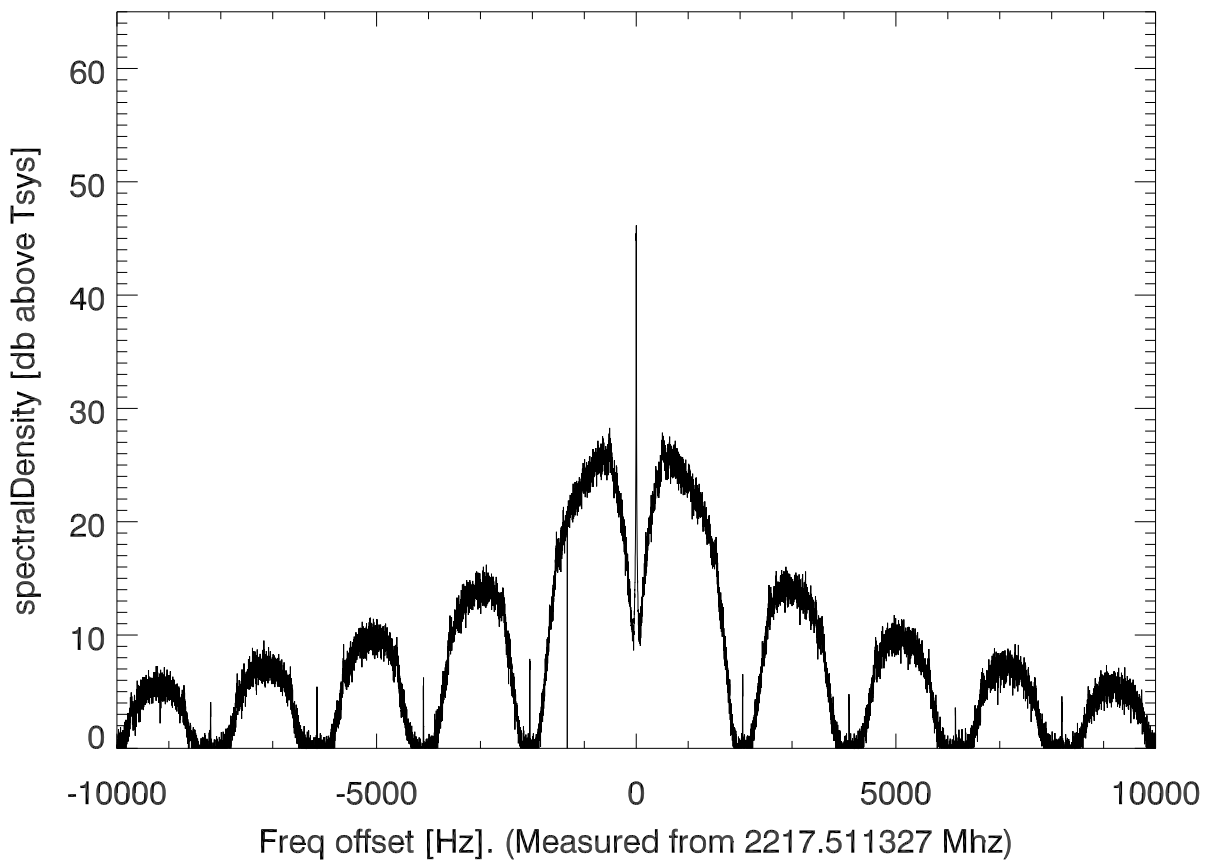

isee3 140627:194216 (UTC). overplot spectra from 30 sec run. PoIA

PoIB

isee3 140627:194216 (UTC) spectra after doppler correction. PoIA

isee3 140627:194216 (UTC) spectra after doppler correction. PoIB