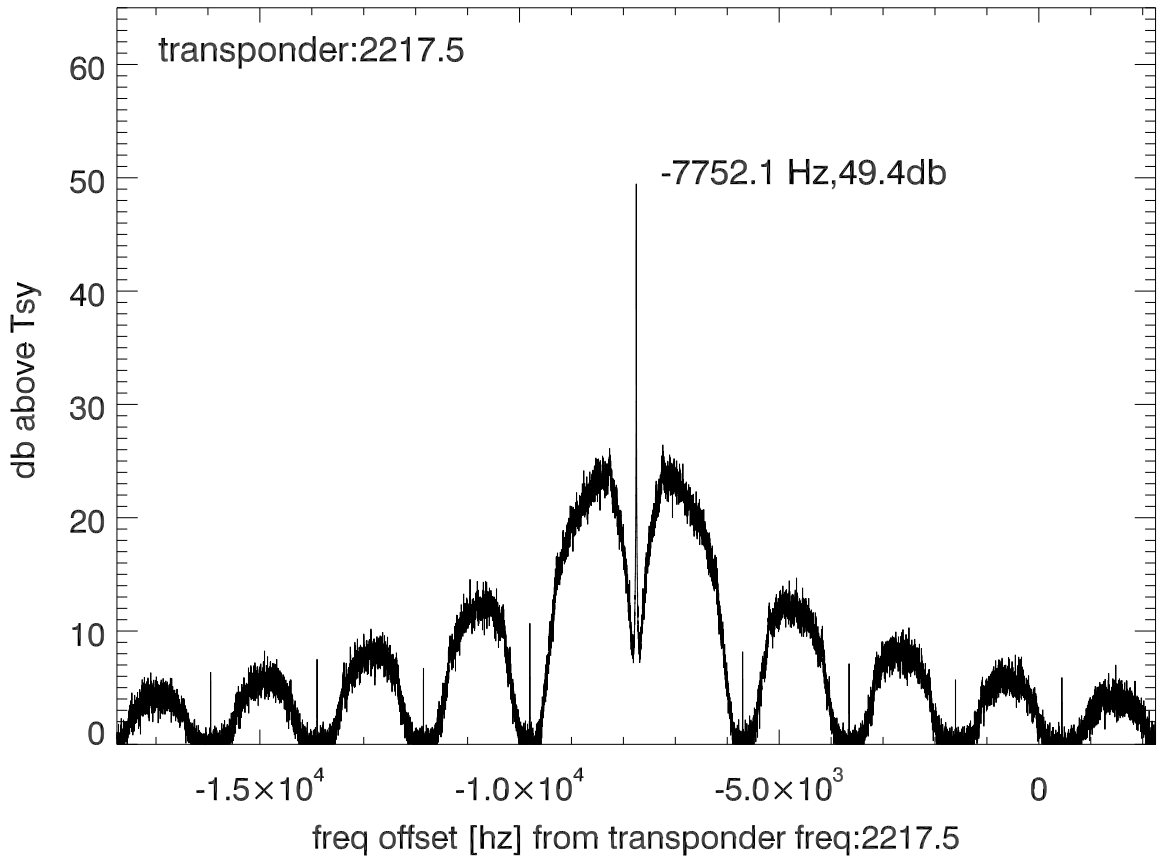

isee3 140627:194216 (UTC). overplot spectra from 30 sec run. PoIA

PoIB

isee3 140627:194216 (UTC) spectra after doppler correction. PoIA

isee3 140627:194216 (UTC) spectra after doppler correction. PoIB