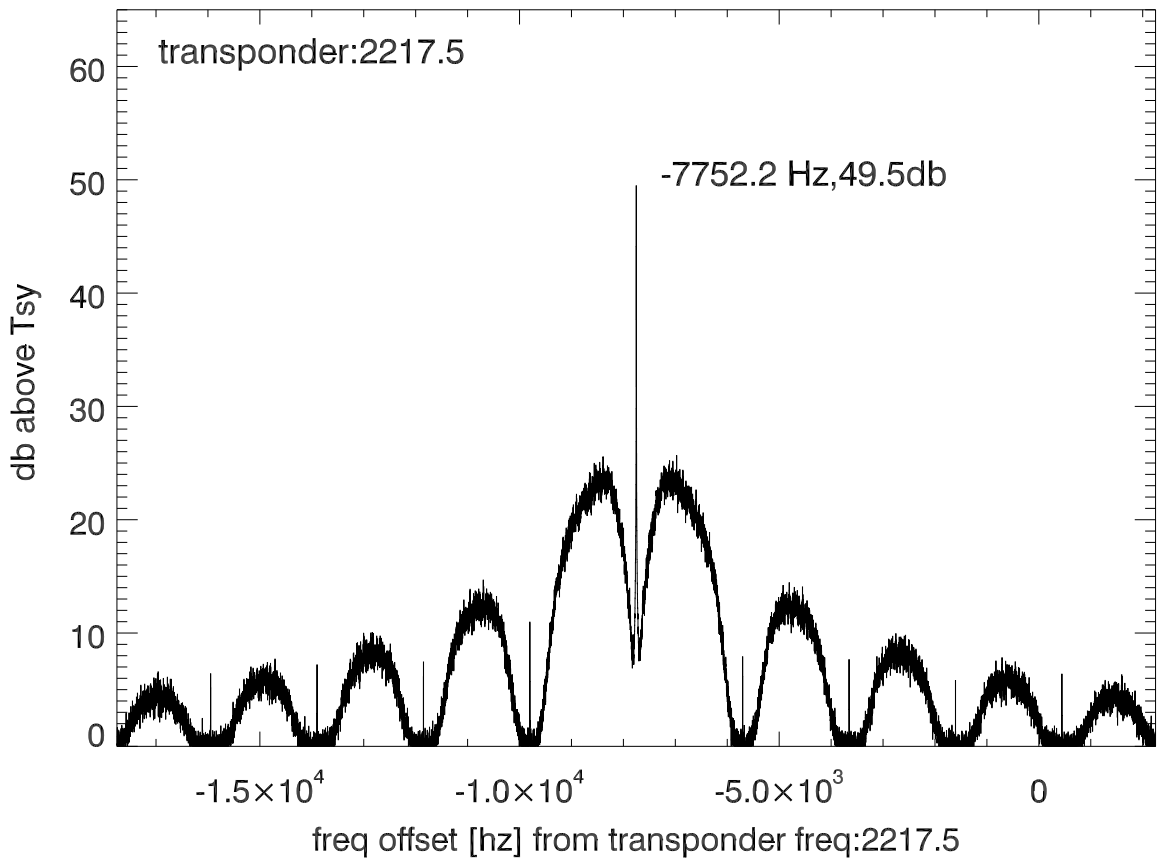

isee3 140627:193852 (UTC). overplot spectra from 38 sec run. PoIA

PoIB

isee3 140627:193852 (UTC) spectra after doppler correction. PoIA

isee3 140627:193852 (UTC) spectra after doppler correction. PoIB