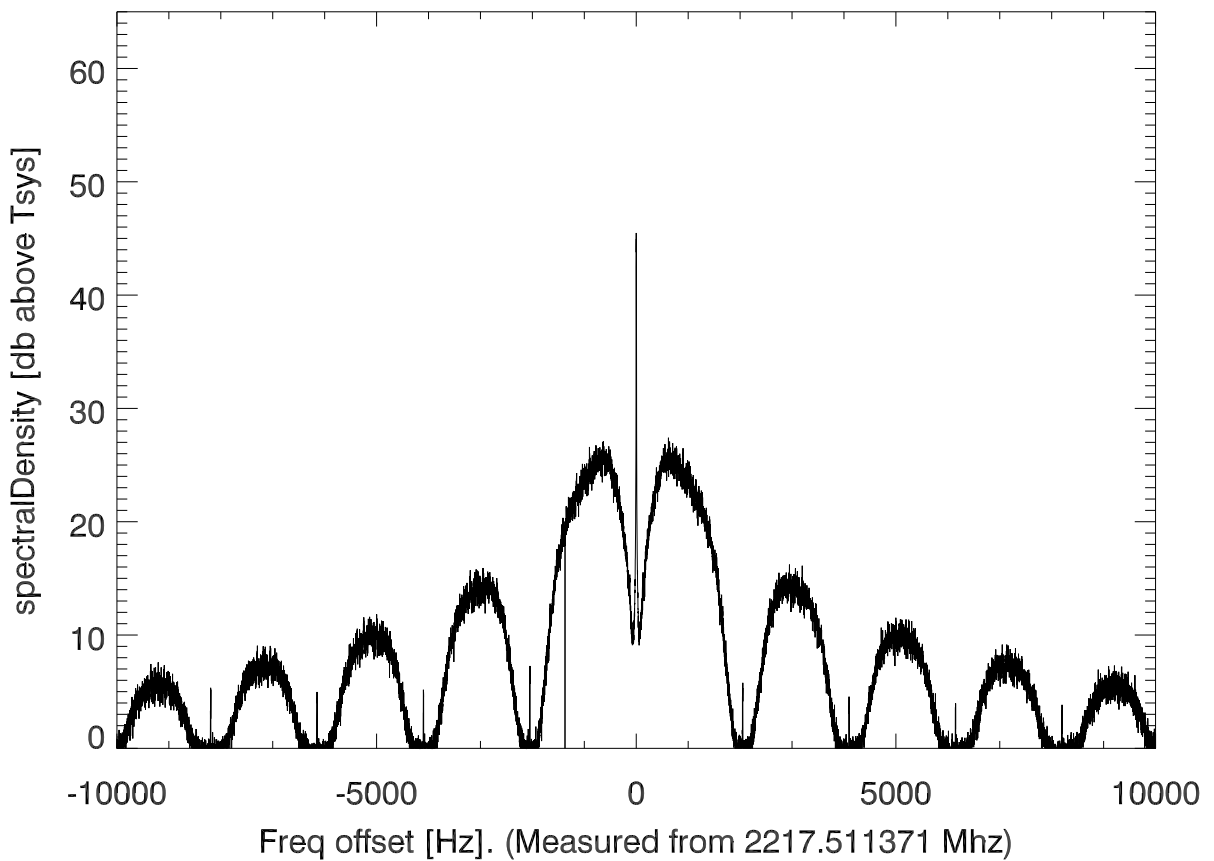

isee3 140627:193852 (UTC). overplot spectra from 38 sec run. PoIA

PoIB

isee3 140627:193852 (UTC) spectra after doppler correction. PoIA

isee3 140627:193852 (UTC) spectra after doppler correction. PoIB