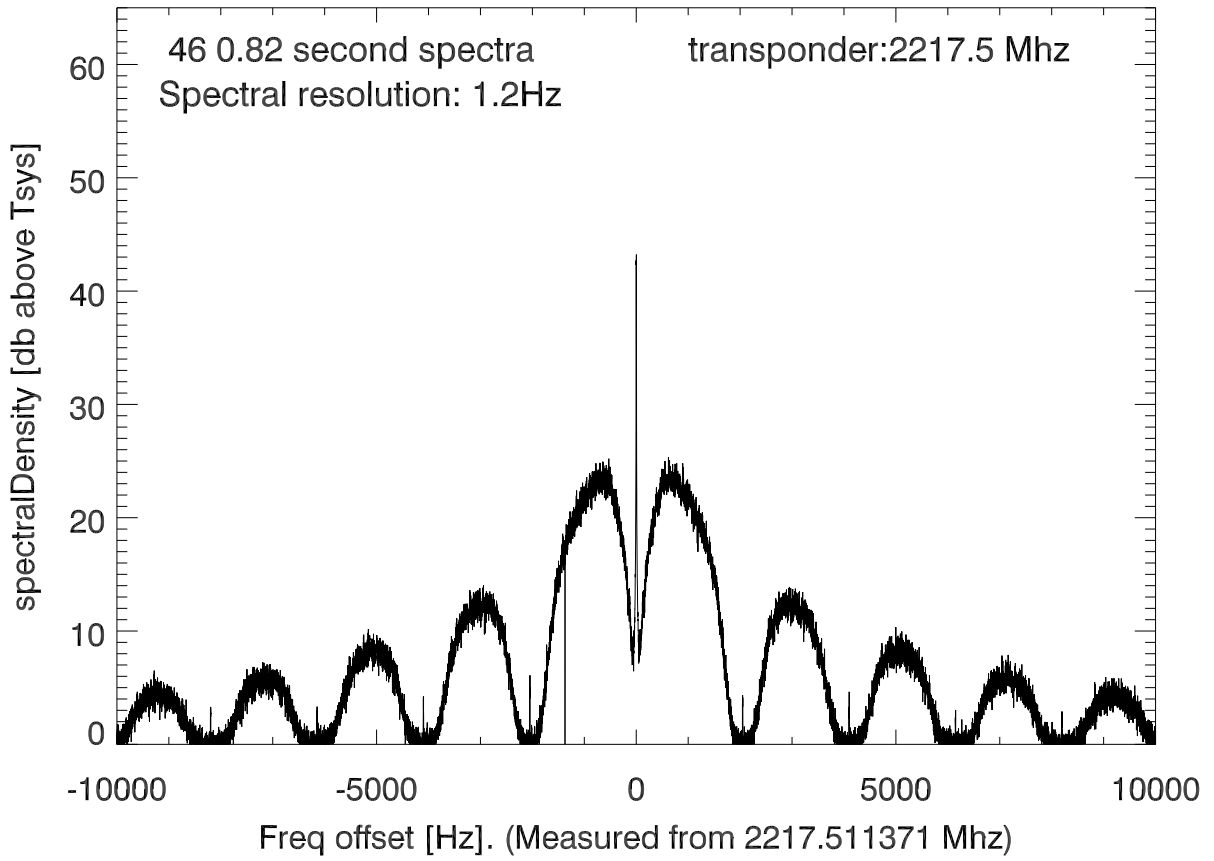

isee3 140627:193852 (UTC). overplot spectra from 38 sec run. PoIA

PoIB

isee3 140627:193852 (UTC) spectra after doppler correction. PoIA

isee3 140627:193852 (UTC) spectra after doppler correction. PoIB