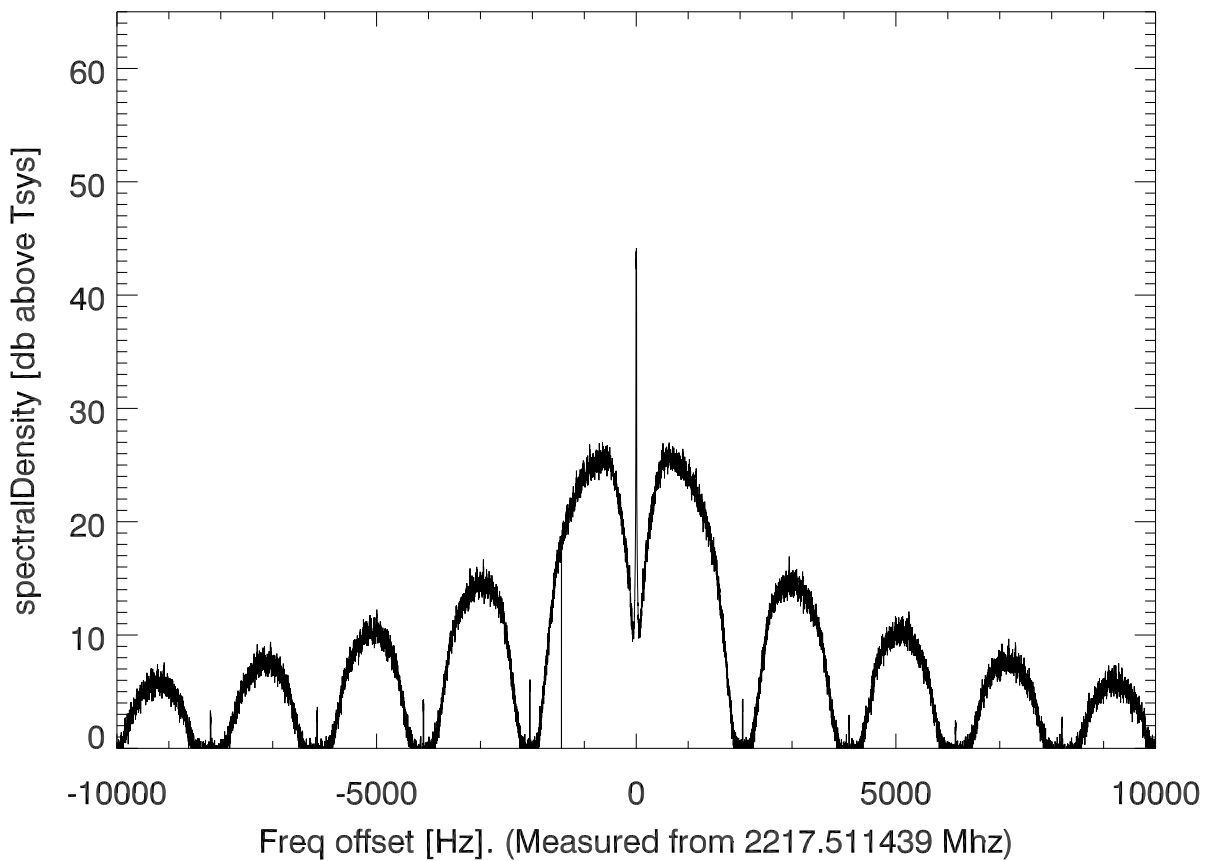

isee3 140627:193333 (UTC). overplot spectra from 56 sec run. PoIA

PoIB

isee3 140627:193333 (UTC) spectra after doppler correction. PoIA

isee3 140627:193333 (UTC) spectra after doppler correction. PoIB