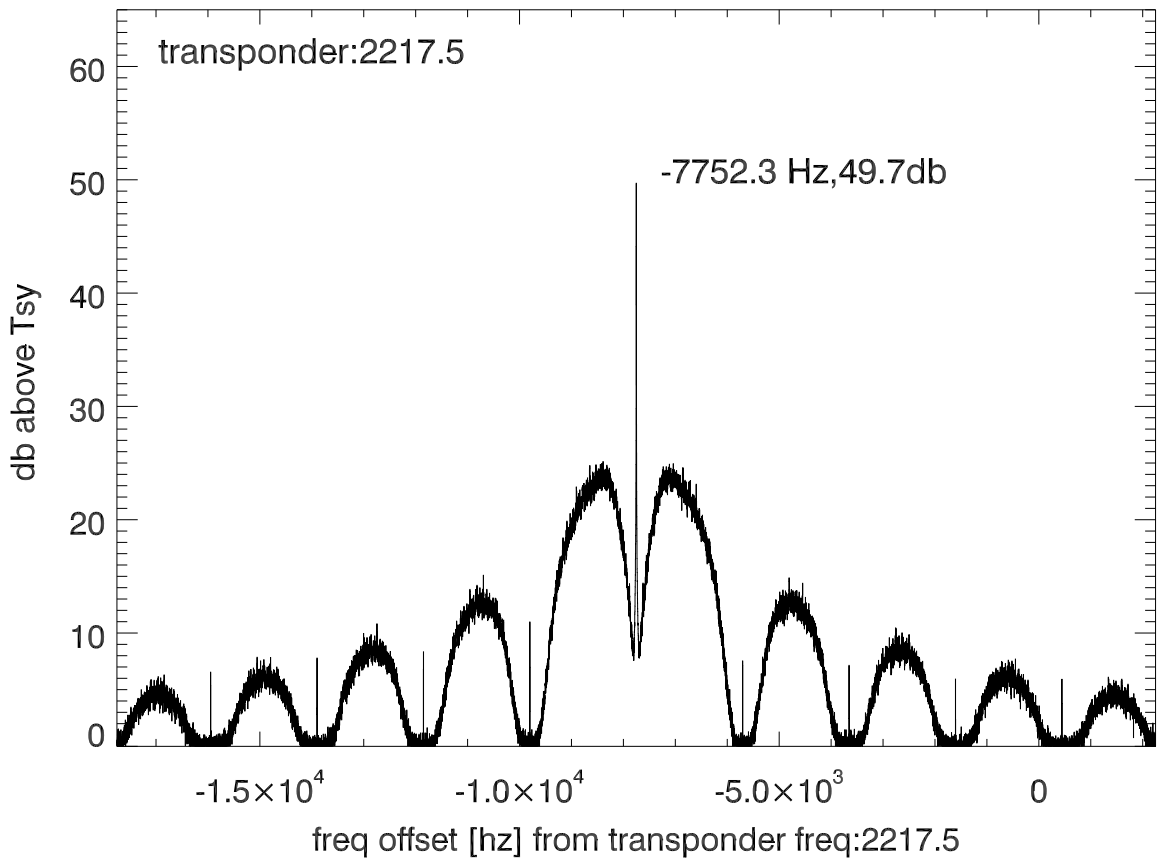

isee3 140627:193333 (UTC). overplot spectra from 56 sec run. PoIA

PoIB

isee3 140627:193333 (UTC) spectra after doppler correction. PoIA

isee3 140627:193333 (UTC) spectra after doppler correction. PoIB