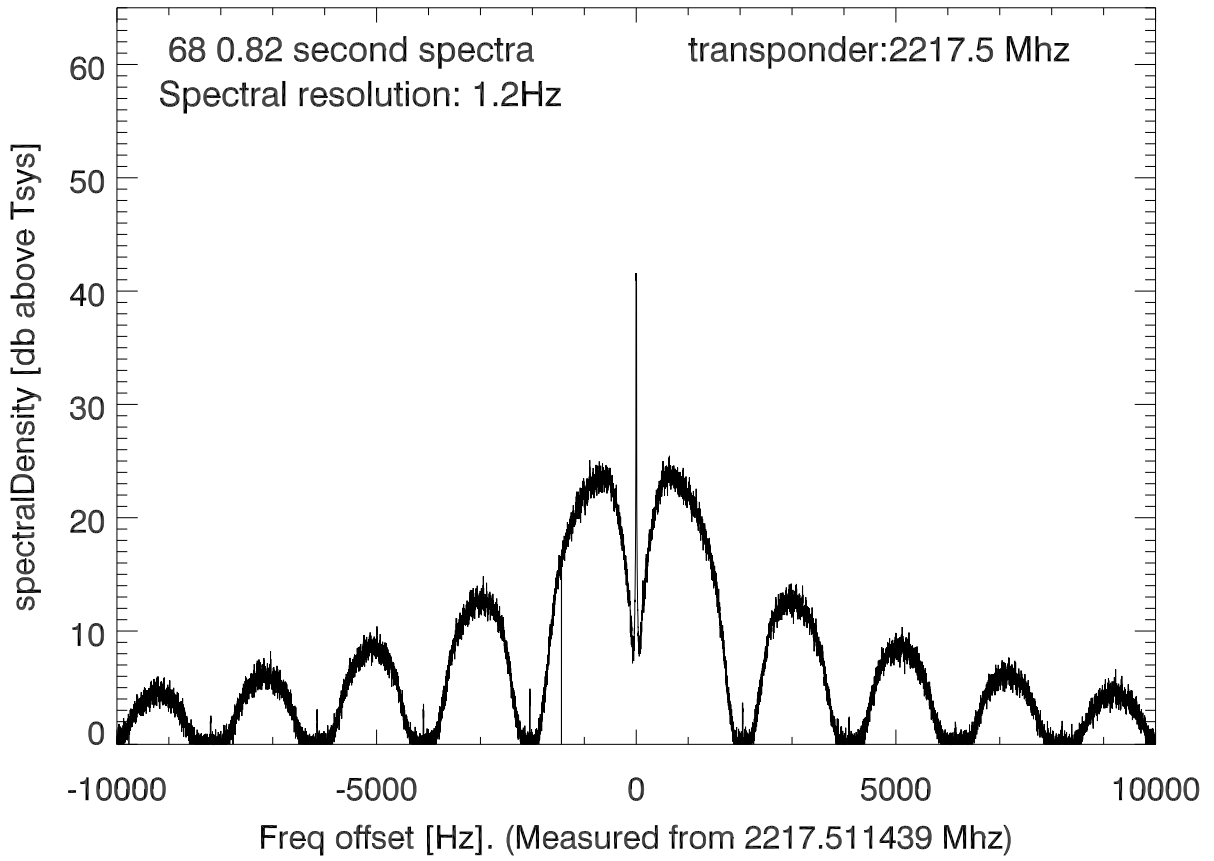

isee3 140627:193333 (UTC). overplot spectra from 56 sec run. PoIA

PoIB

isee3 140627:193333 (UTC) spectra after doppler correction. PoIA

isee3 140627:193333 (UTC) spectra after doppler correction. PoIB