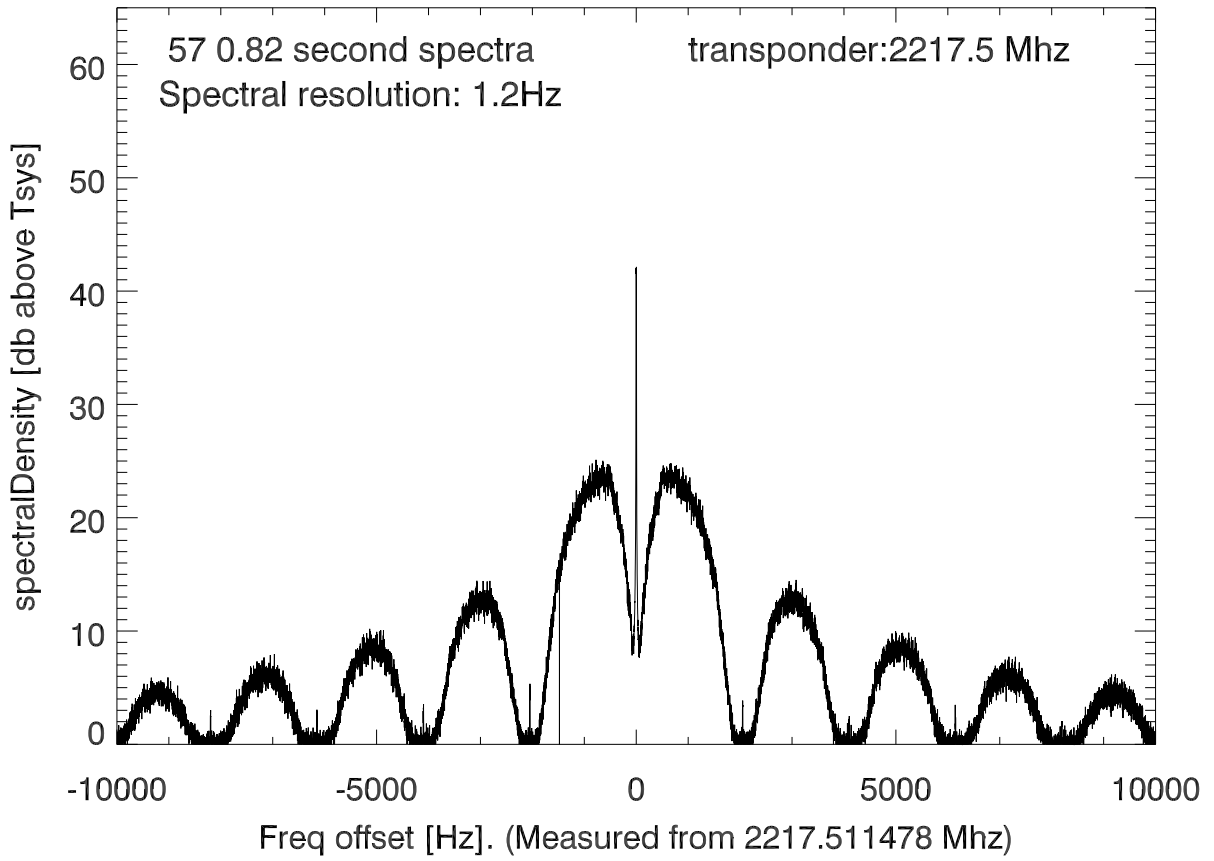

isee3 140627:193044 (UTC). overplot spectra from 47 sec run. PoIA

PoIB

isee3 140627:193044 (UTC) spectra after doppler correction. PoIA

isee3 140627:193044 (UTC) spectra after doppler correction. PoIB