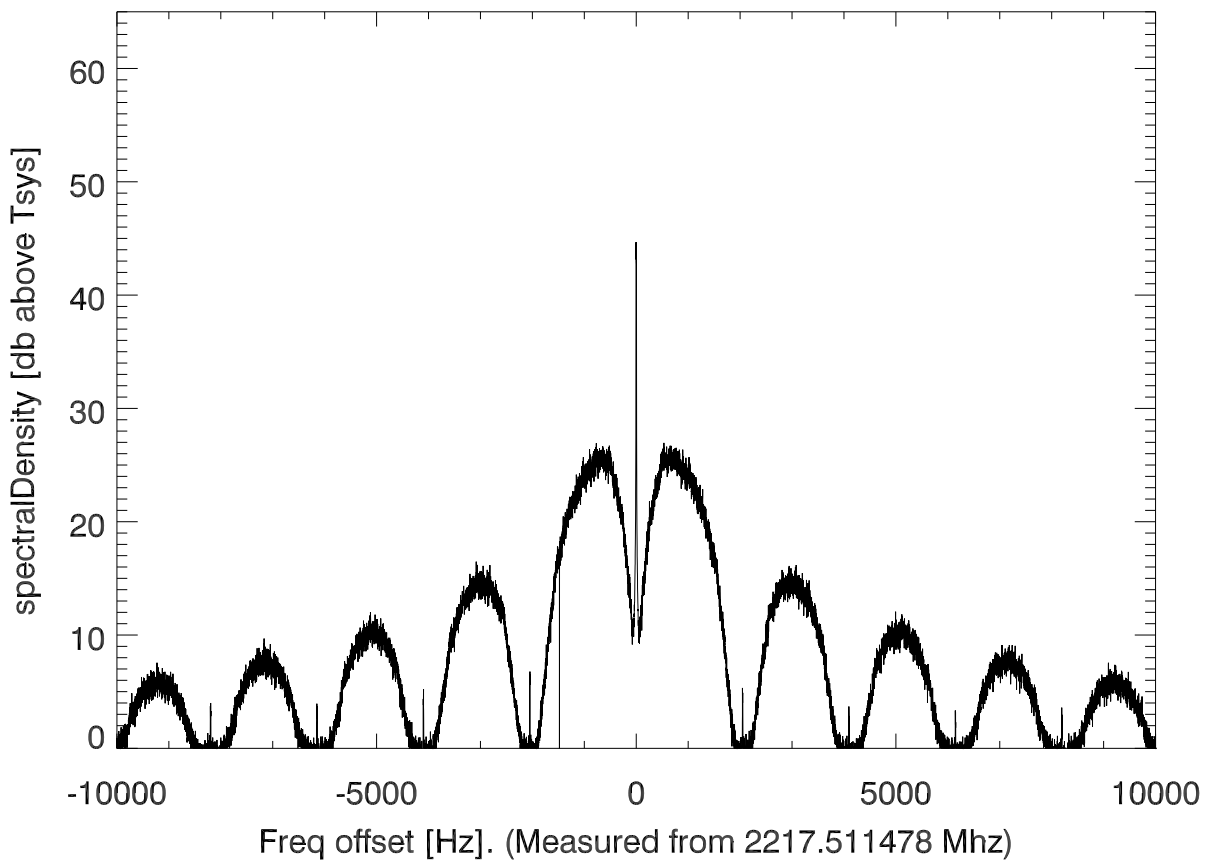

isee3 140627:193044 (UTC). overplot spectra from 47 sec run. PoIA

PoIB

isee3 140627:193044 (UTC) spectra after doppler correction. PoIA

isee3 140627:193044 (UTC) spectra after doppler correction. PoIB