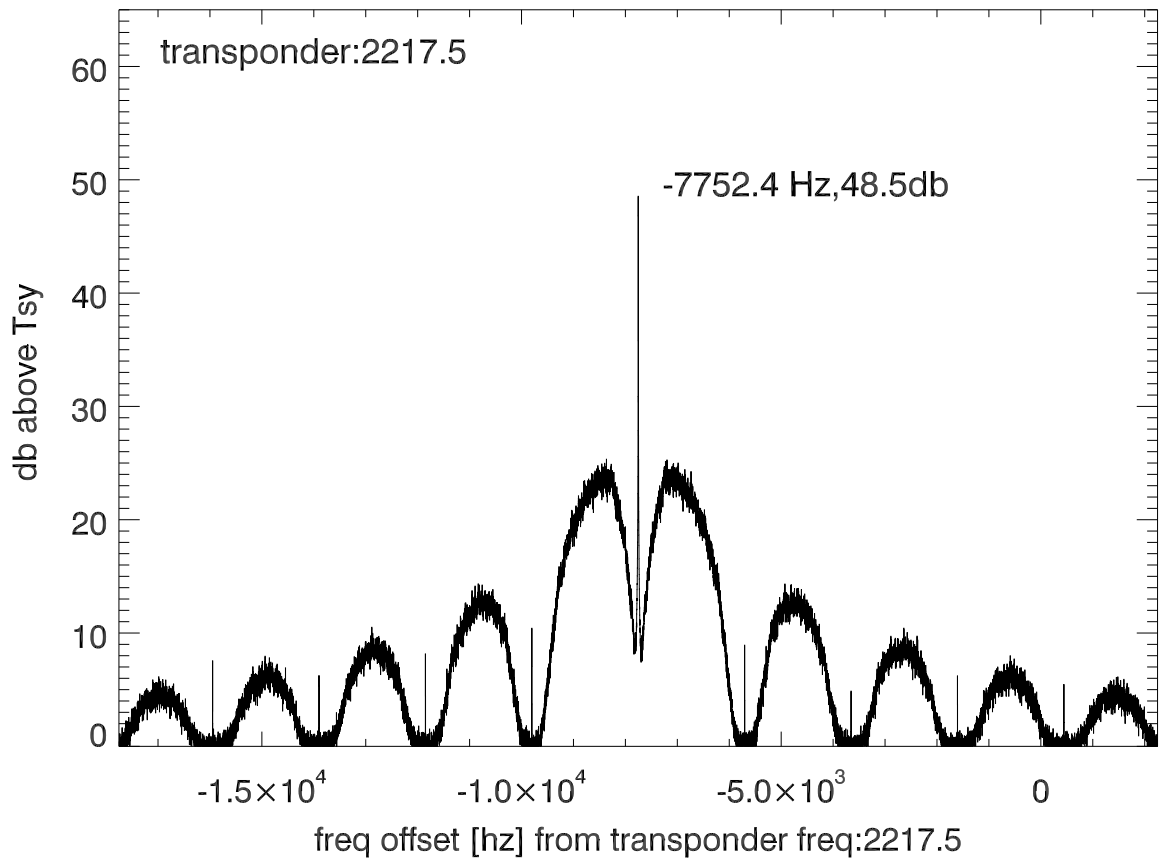

isee3 140627:193044 (UTC). overplot spectra from 47 sec run. PoIA

PoIB

isee3 140627:193044 (UTC) spectra after doppler correction. PoIA

isee3 140627:193044 (UTC) spectra after doppler correction. PoIB