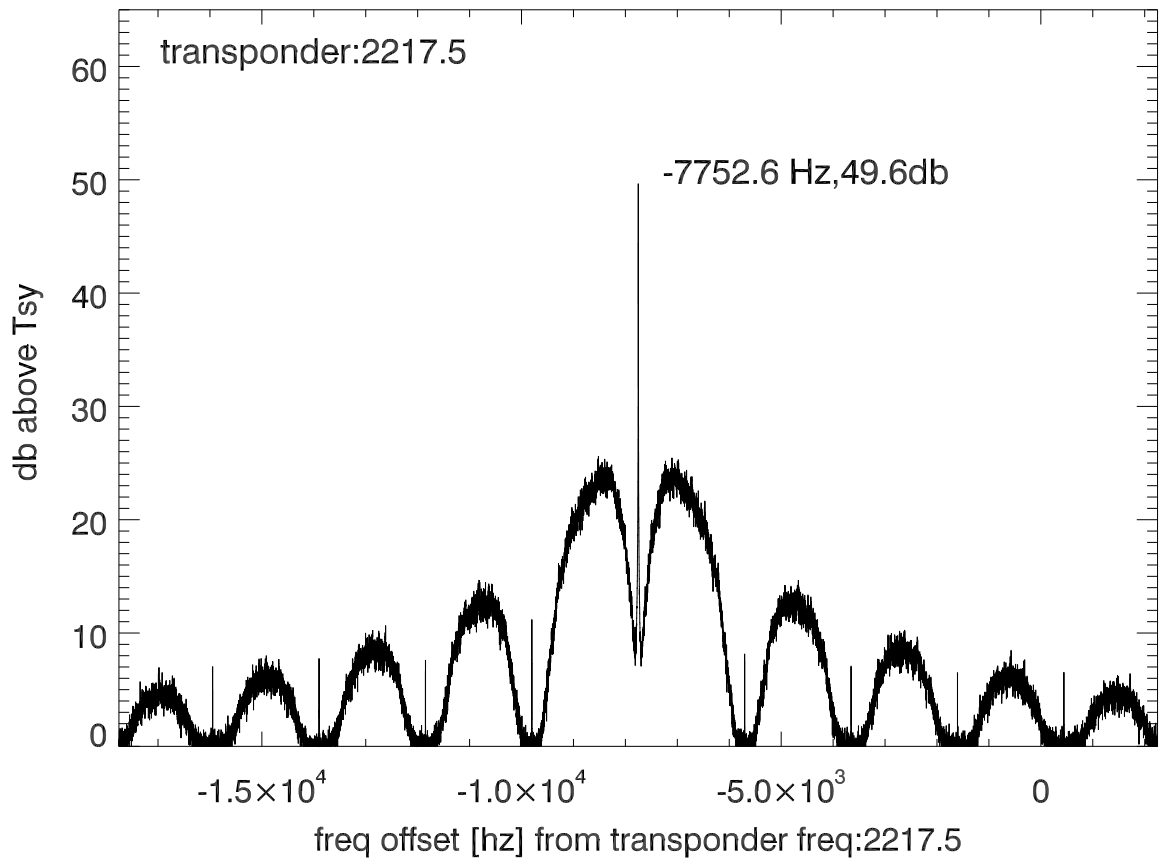

isee3 140627:192110 (UTC). overplot spectra from 39 sec run. PoIA

PoIB

isee3 140627:192110 (UTC) spectra after doppler correction. PoIA

isee3 140627:192110 (UTC) spectra after doppler correction. PoIB