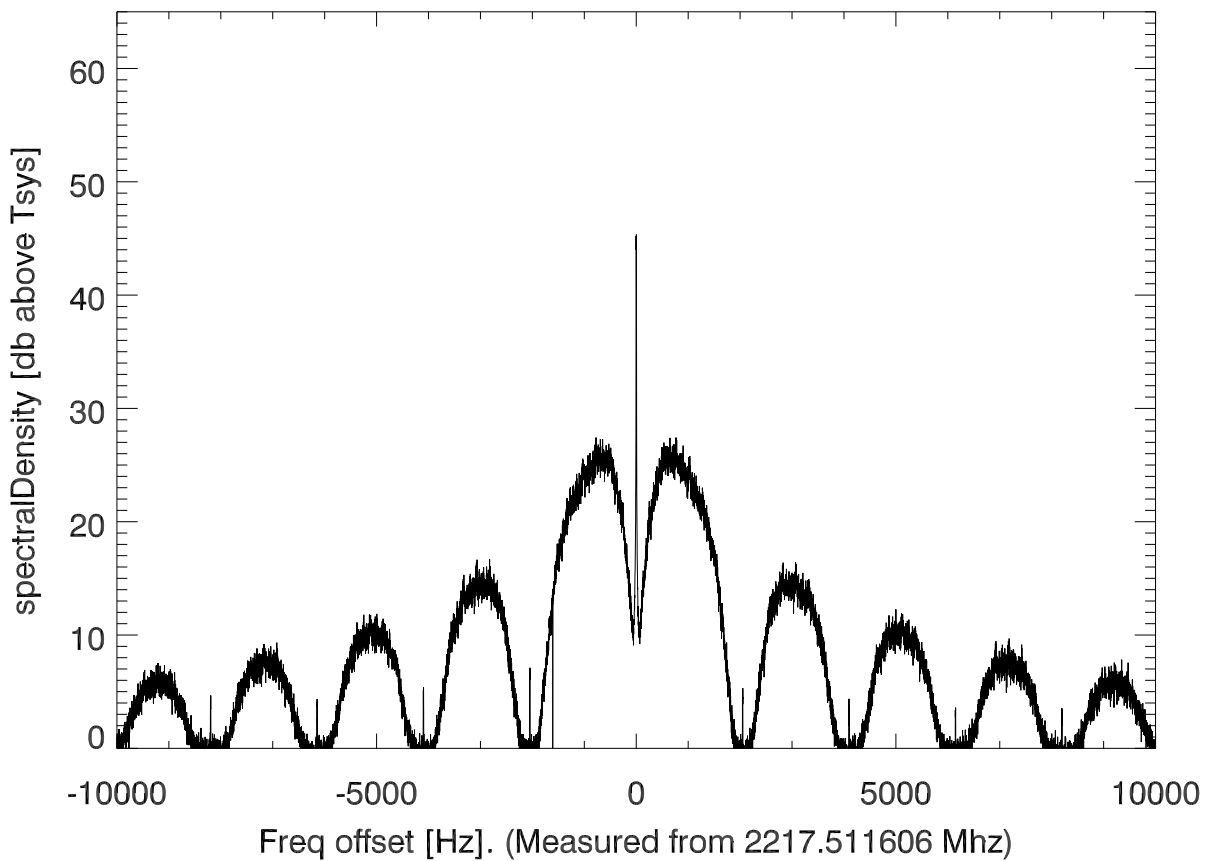

isee3 140627:192110 (UTC). overplot spectra from 39 sec run. PoIA

PoIB

isee3 140627:192110 (UTC) spectra after doppler correction. PoIA

isee3 140627:192110 (UTC) spectra after doppler correction. PoIB