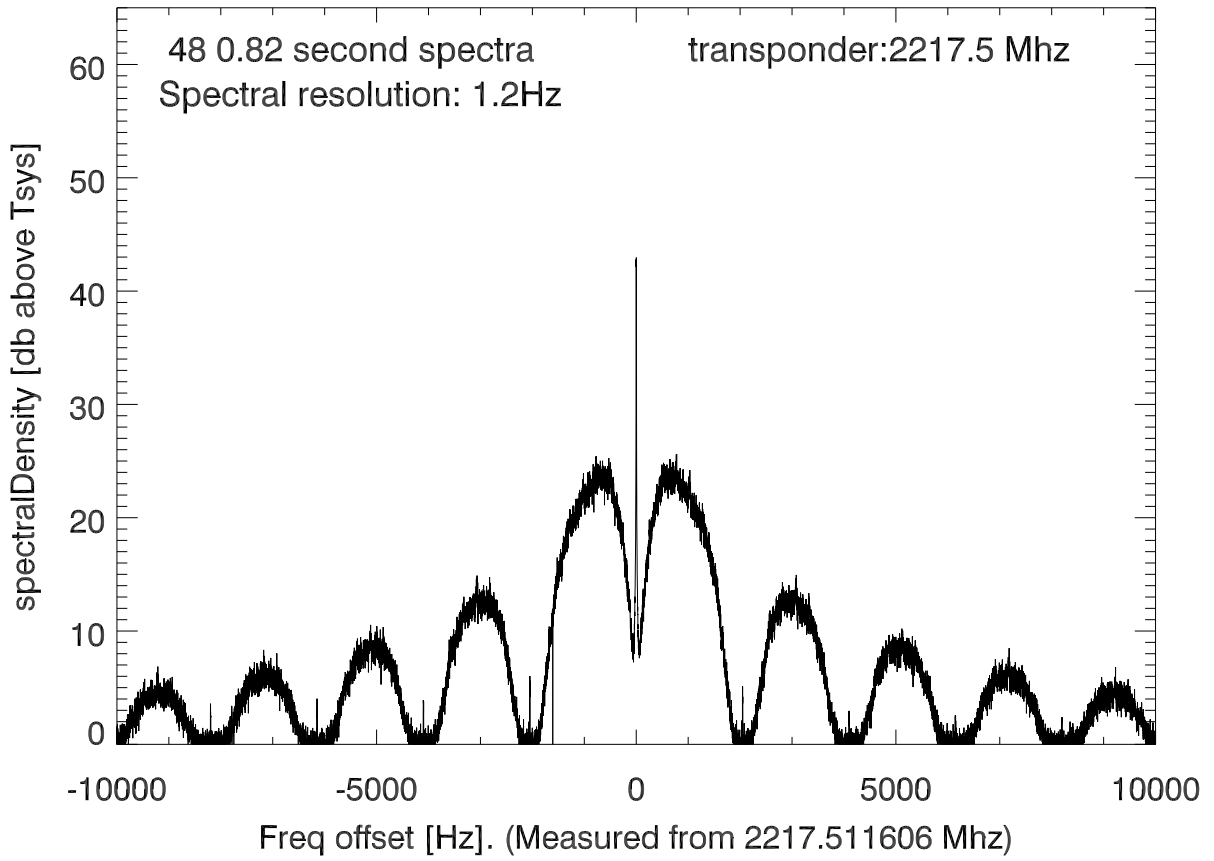

isee3 140627:192110 (UTC). overplot spectra from 39 sec run. PoIA

PoIB

isee3 140627:192110 (UTC) spectra after doppler correction. PoIA

isee3 140627:192110 (UTC) spectra after doppler correction. PoIB