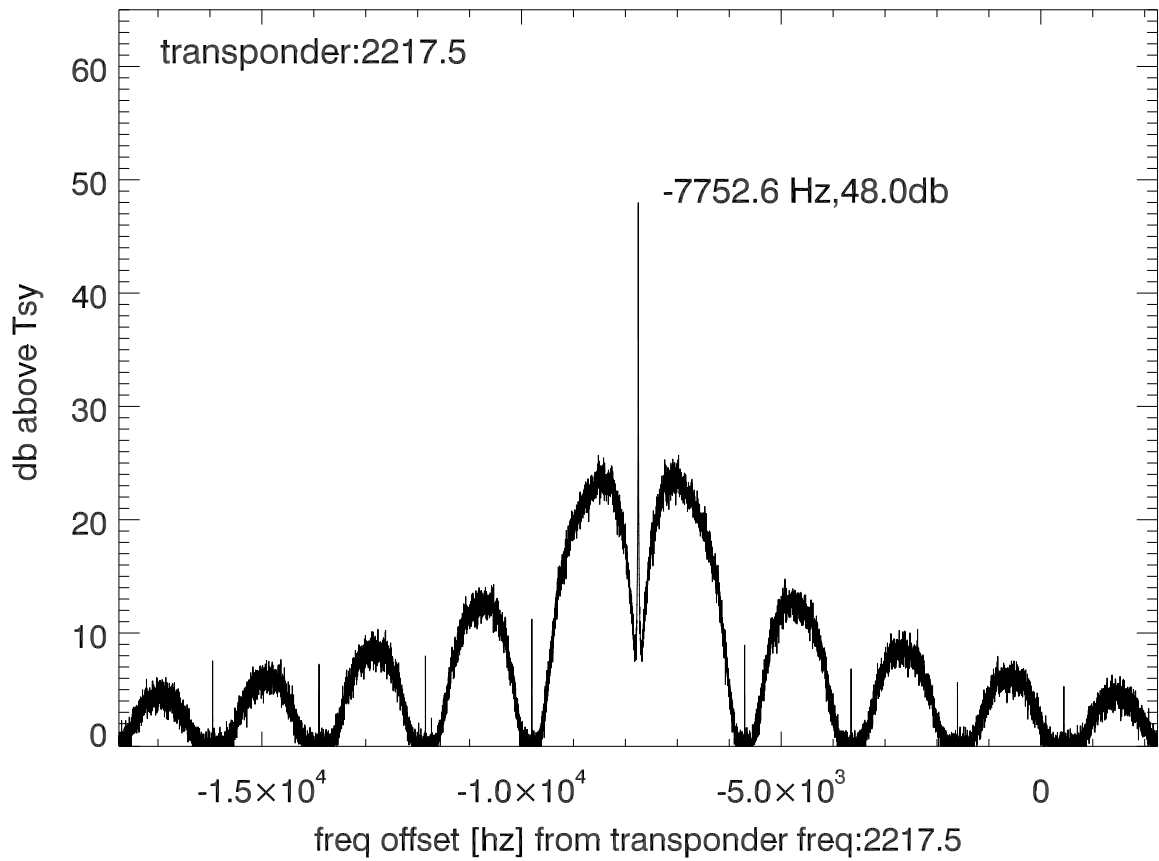

isee3 140627:191814 (UTC). overplot spectra from 37 sec run. PoIA

PoIB

isee3 140627:191814 (UTC) spectra after doppler correction. PoIA

isee3 140627:191814 (UTC) spectra after doppler correction. PoIB