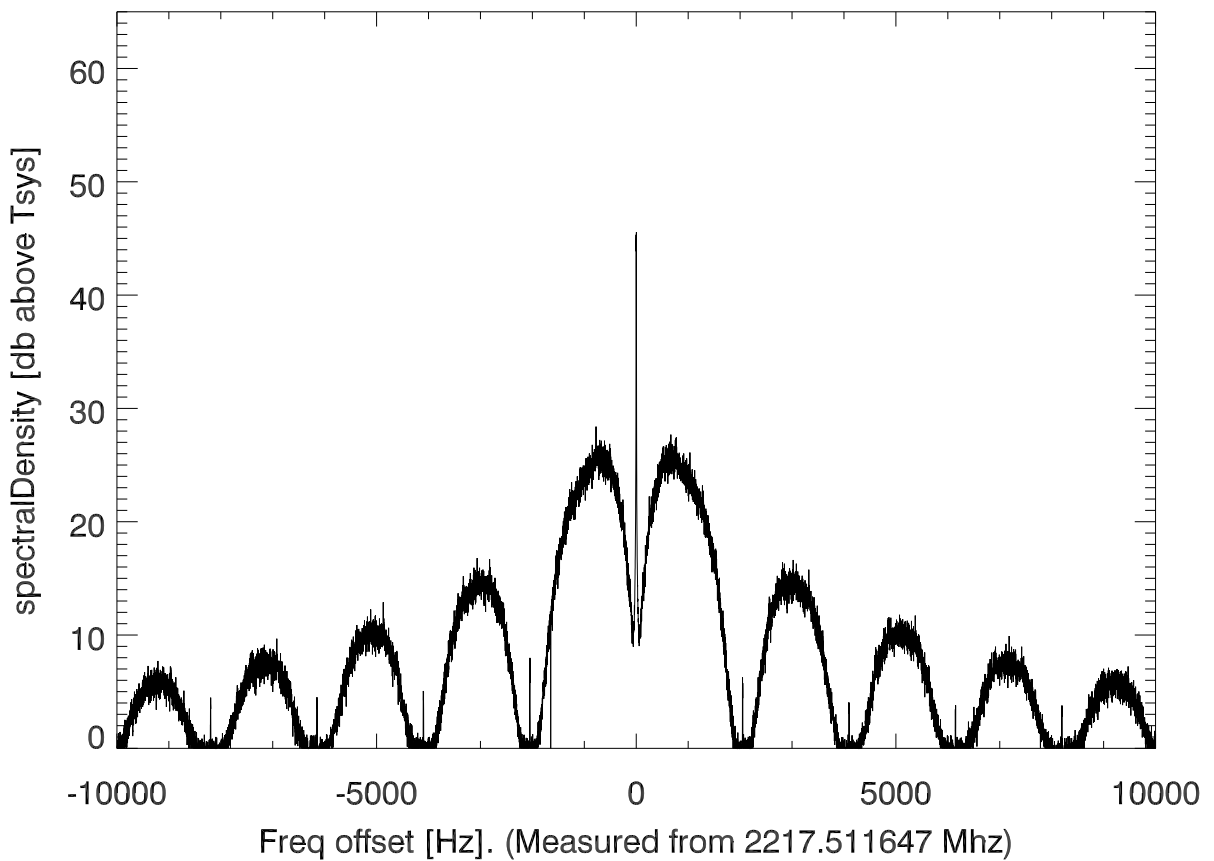

isee3 140627:191814 (UTC). overplot spectra from 37 sec run. PoIA

PoIB

isee3 140627:191814 (UTC) spectra after doppler correction. PoIA

isee3 140627:191814 (UTC) spectra after doppler correction. PoIB