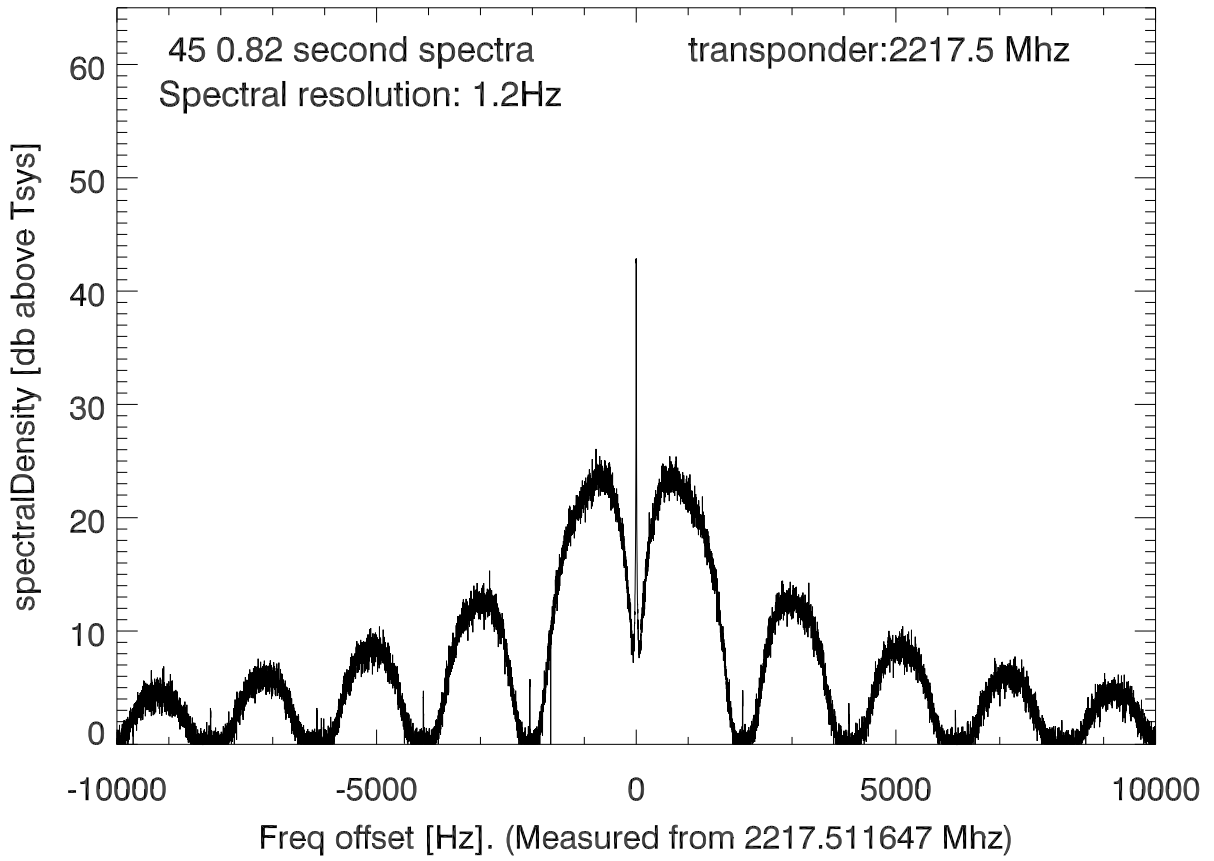

isee3 140627:191814 (UTC). overplot spectra from 37 sec run. PoIA

PoIB

isee3 140627:191814 (UTC) spectra after doppler correction. PoIA

isee3 140627:191814 (UTC) spectra after doppler correction. PoIB