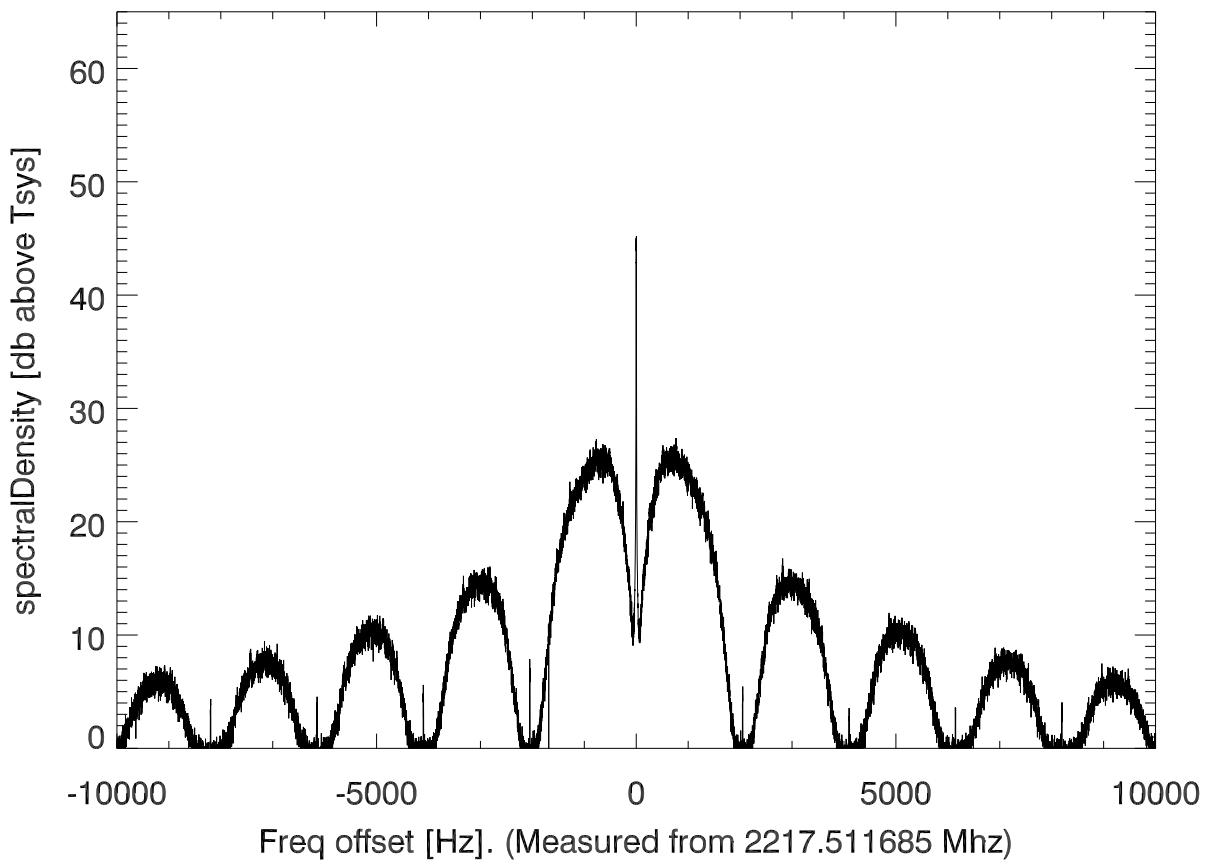

isee3 140627:191525 (UTC). overplot spectra from 41 sec run. PoIA

PoIB

isee3 140627:191525 (UTC) spectra after doppler correction. PoIA

isee3 140627:191525 (UTC) spectra after doppler correction. PoIB