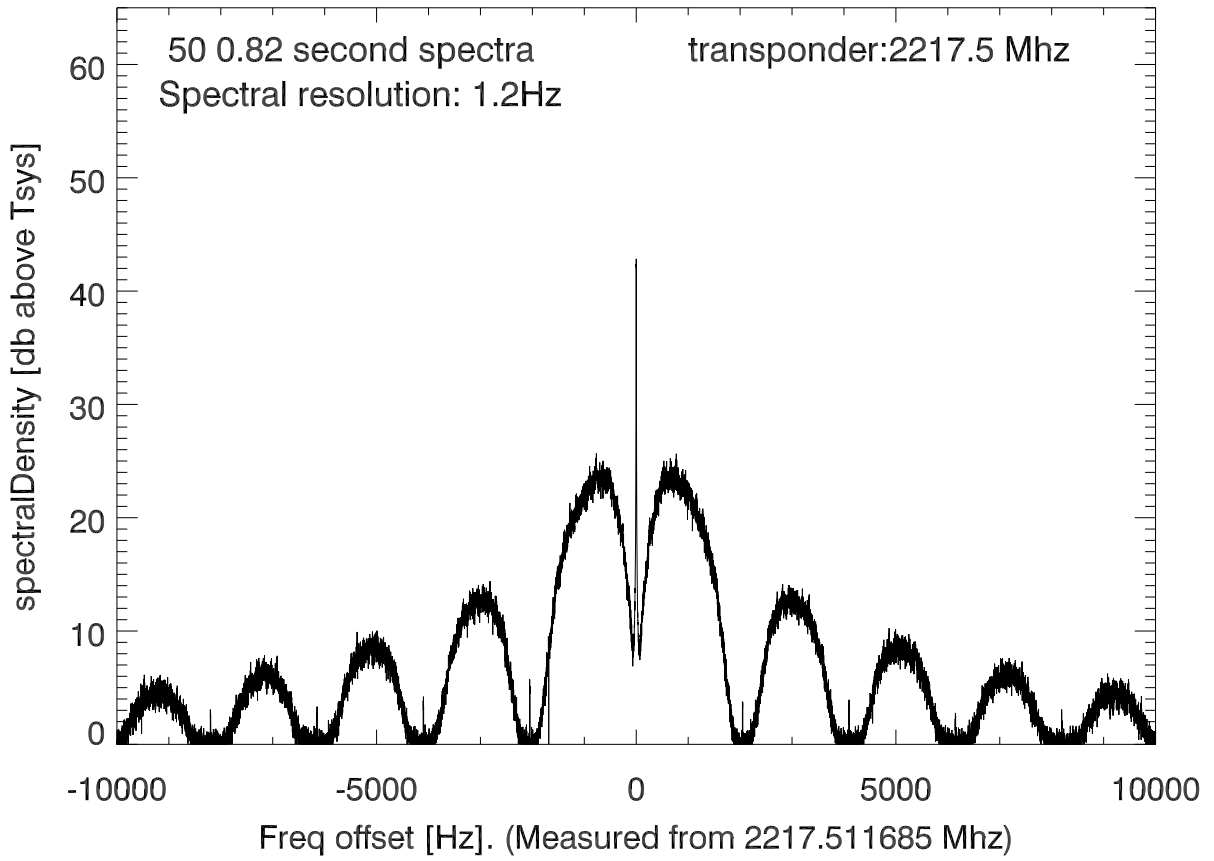

isee3 140627:191525 (UTC). overplot spectra from 41 sec run. PoIA

PoIB

isee3 140627:191525 (UTC) spectra after doppler correction. PoIA

isee3 140627:191525 (UTC) spectra after doppler correction. PoIB