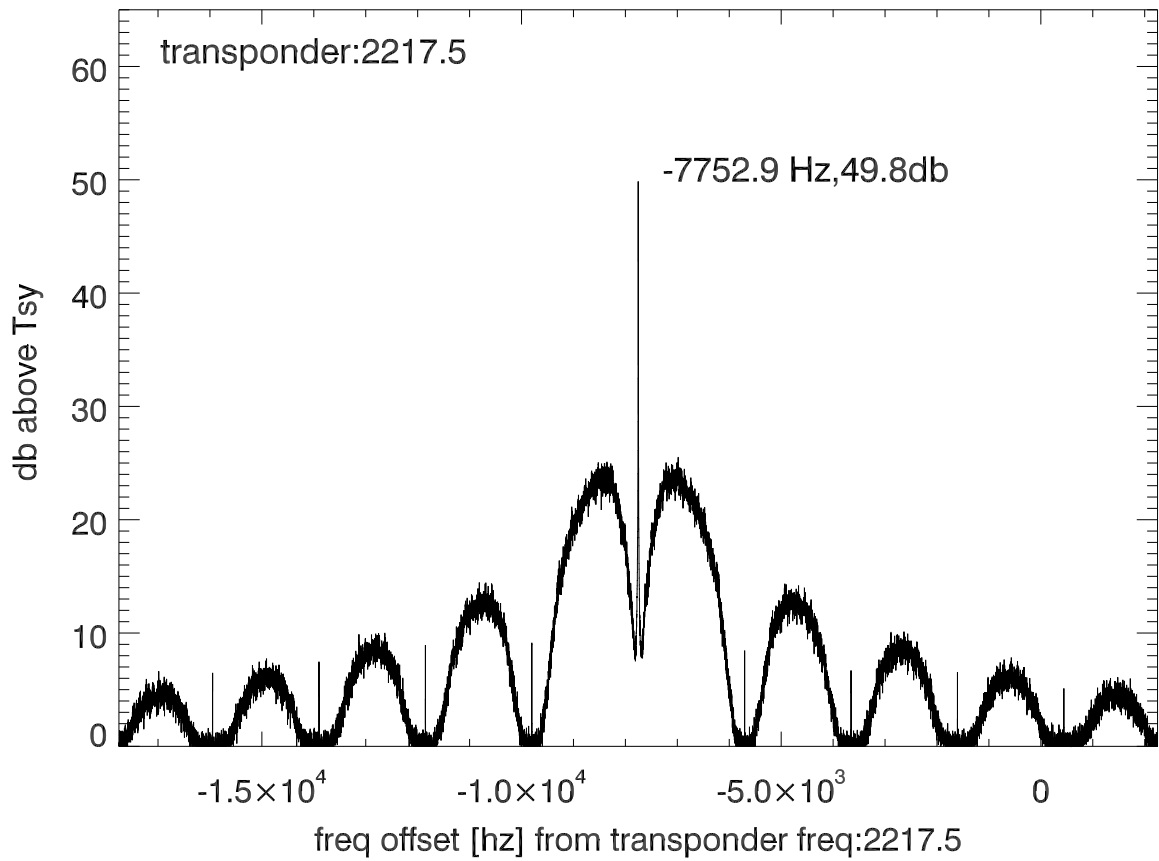

isee3 140627:191525 (UTC). overplot spectra from 41 sec run. PoIA

PoIB

isee3 140627:191525 (UTC) spectra after doppler correction. PoIA

isee3 140627:191525 (UTC) spectra after doppler correction. PoIB