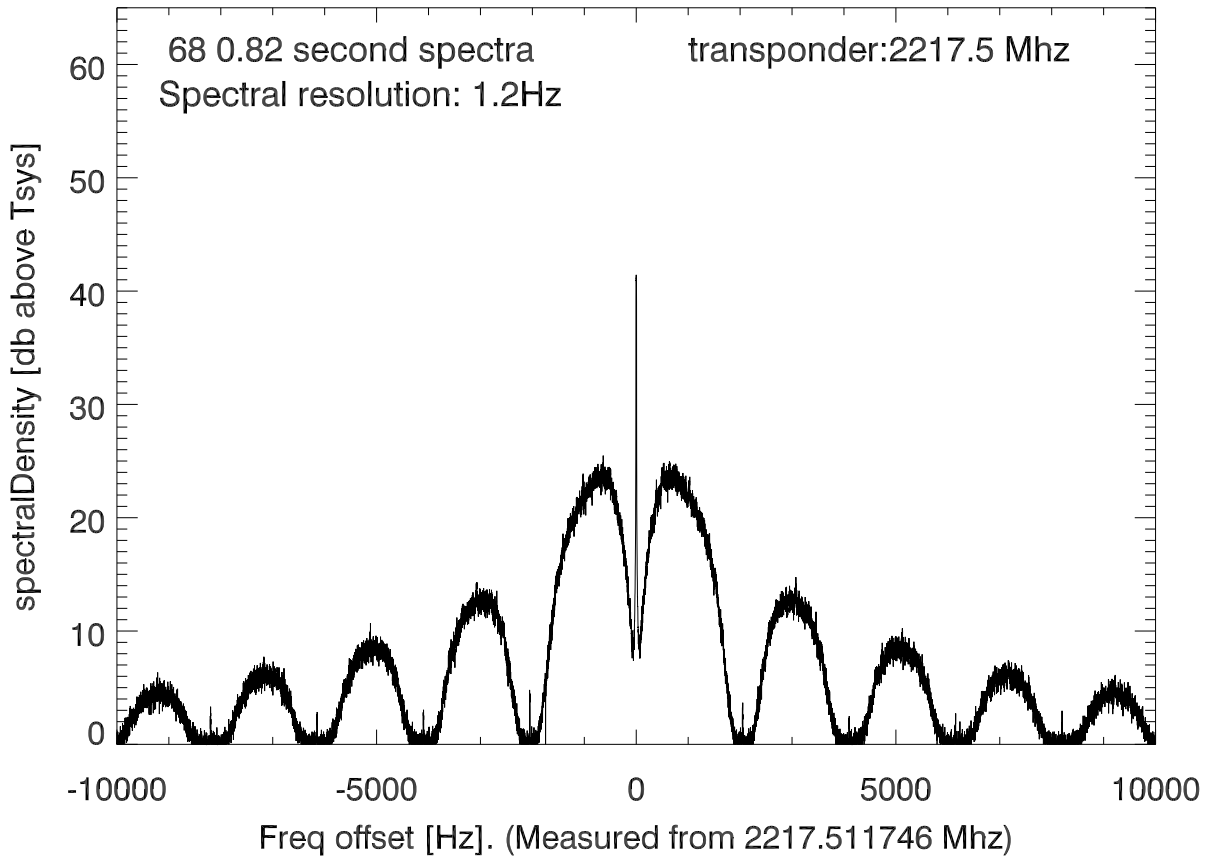

isee3 140627:191045 (UTC). overplot spectra from 56 sec run. PoIA

PoIB

isee3 140627:191045 (UTC) spectra after doppler correction. PoIA

isee3 140627:191045 (UTC) spectra after doppler correction. PoIB