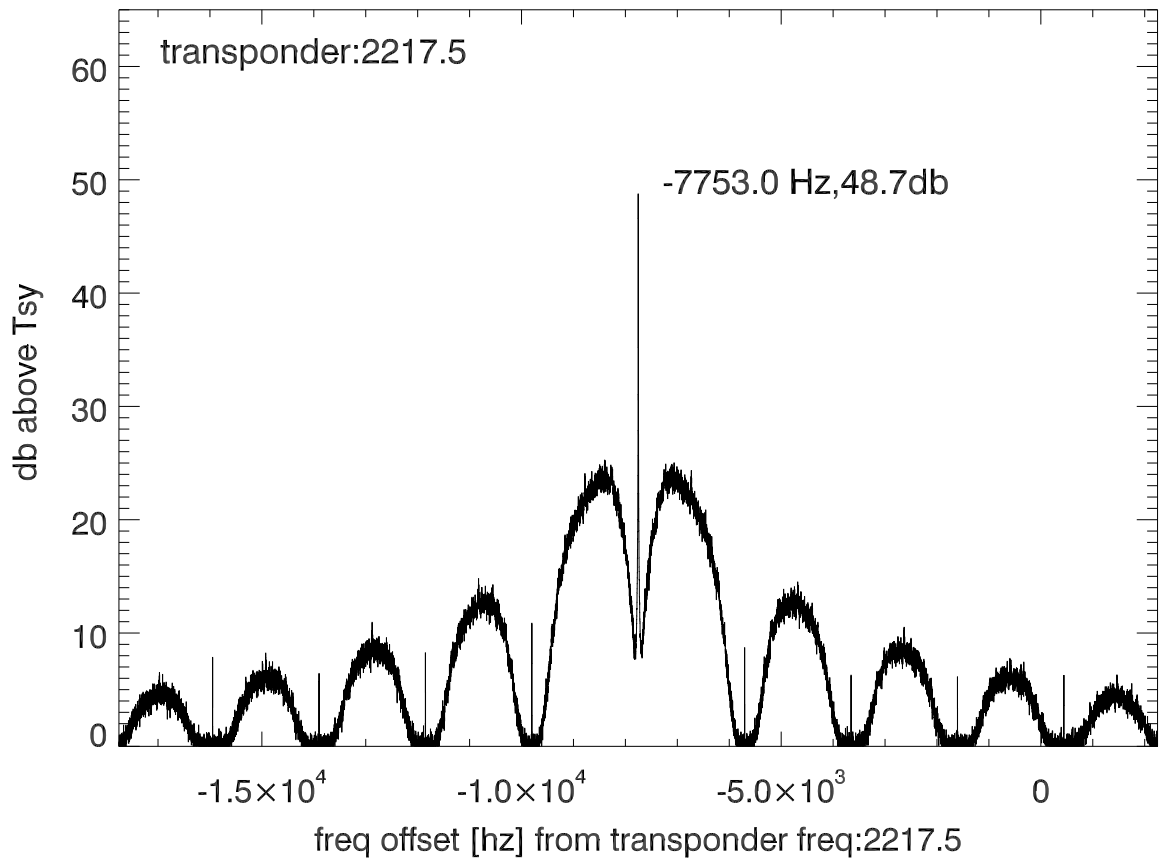

isee3 140627:191045 (UTC). overplot spectra from 56 sec run. PoIA

PoIB

isee3 140627:191045 (UTC) spectra after doppler correction. PoIA

isee3 140627:191045 (UTC) spectra after doppler correction. PoIB