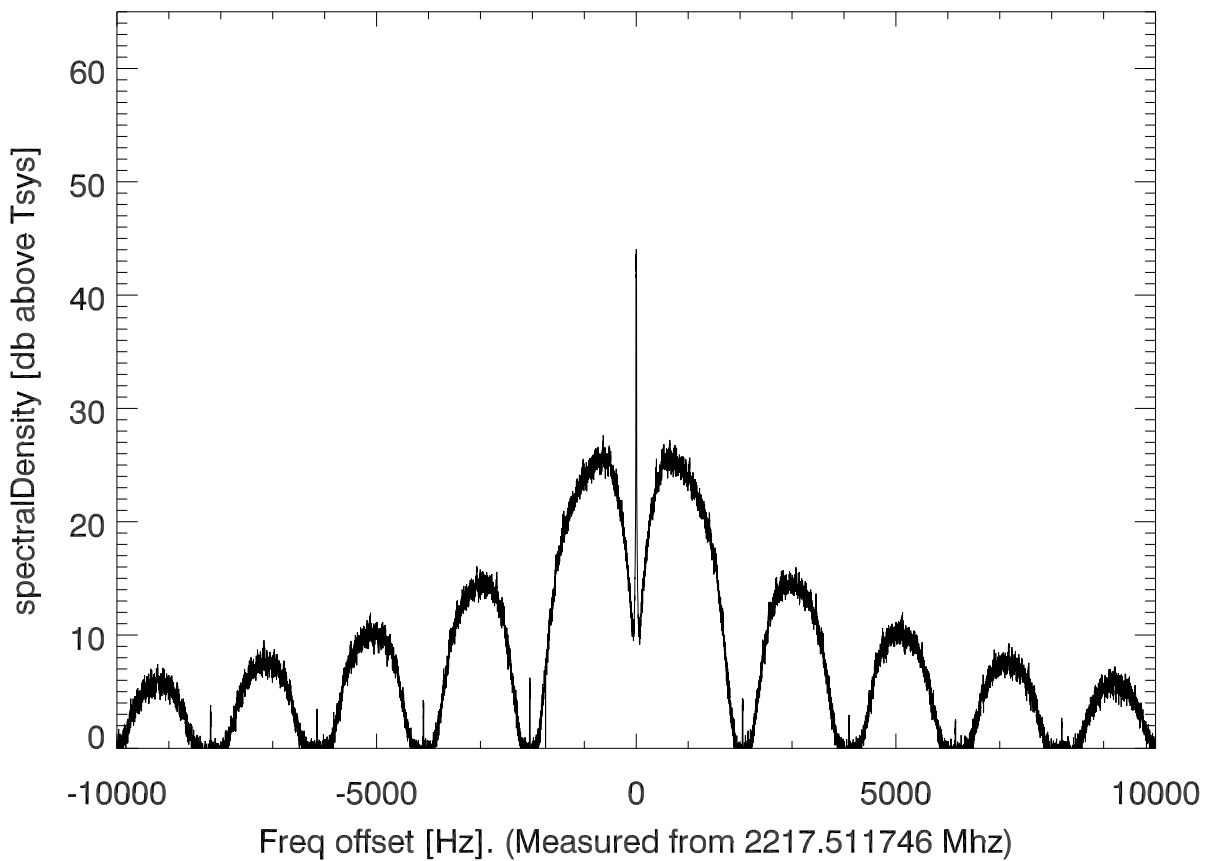

isee3 140627:191045 (UTC). overplot spectra from 56 sec run. PoIA

PoIB

isee3 140627:191045 (UTC) spectra after doppler correction. PoIA

isee3 140627:191045 (UTC) spectra after doppler correction. PoIB