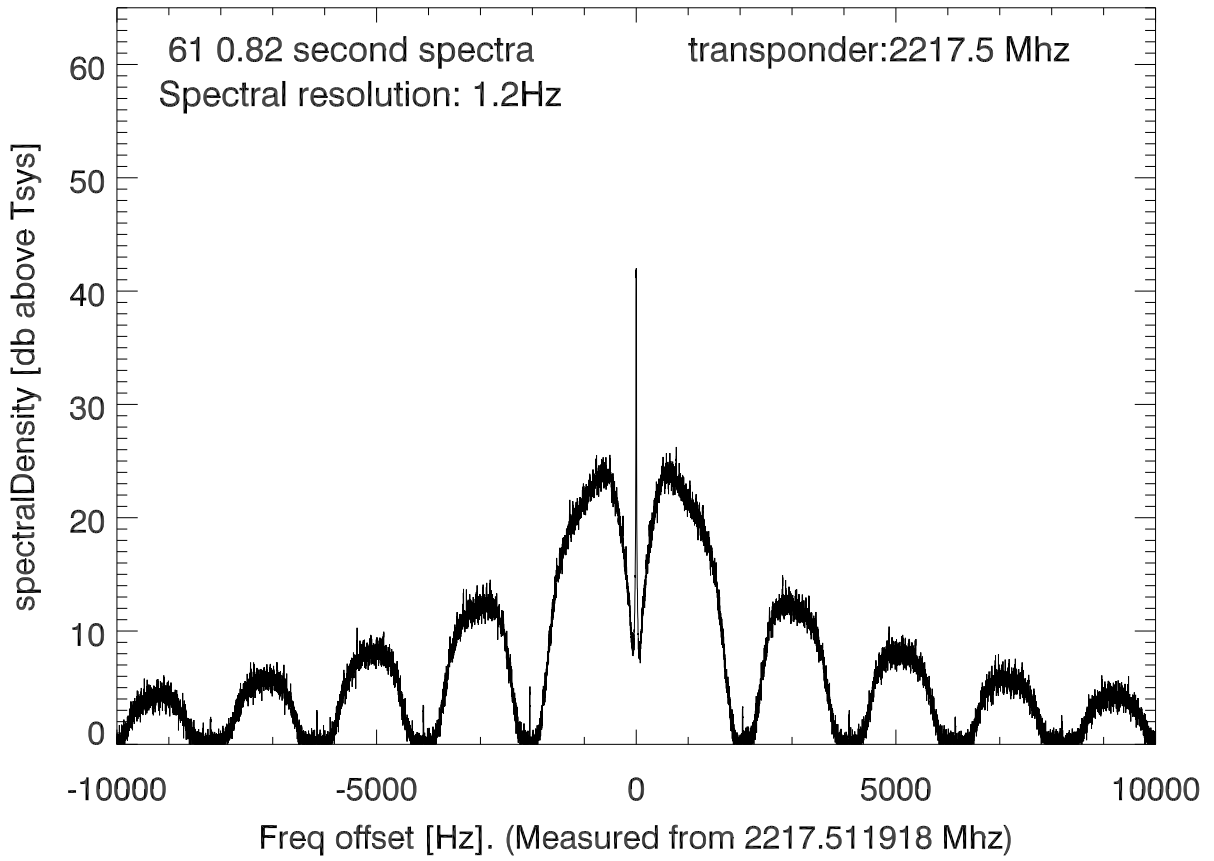

isee3 140627:185809 (UTC). overplot spectra from 50 sec run. PoIA

PoIB

isee3 140627:185809 (UTC) spectra after doppler correction. PoIA

isee3 140627:185809 (UTC) spectra after doppler correction. PoIB