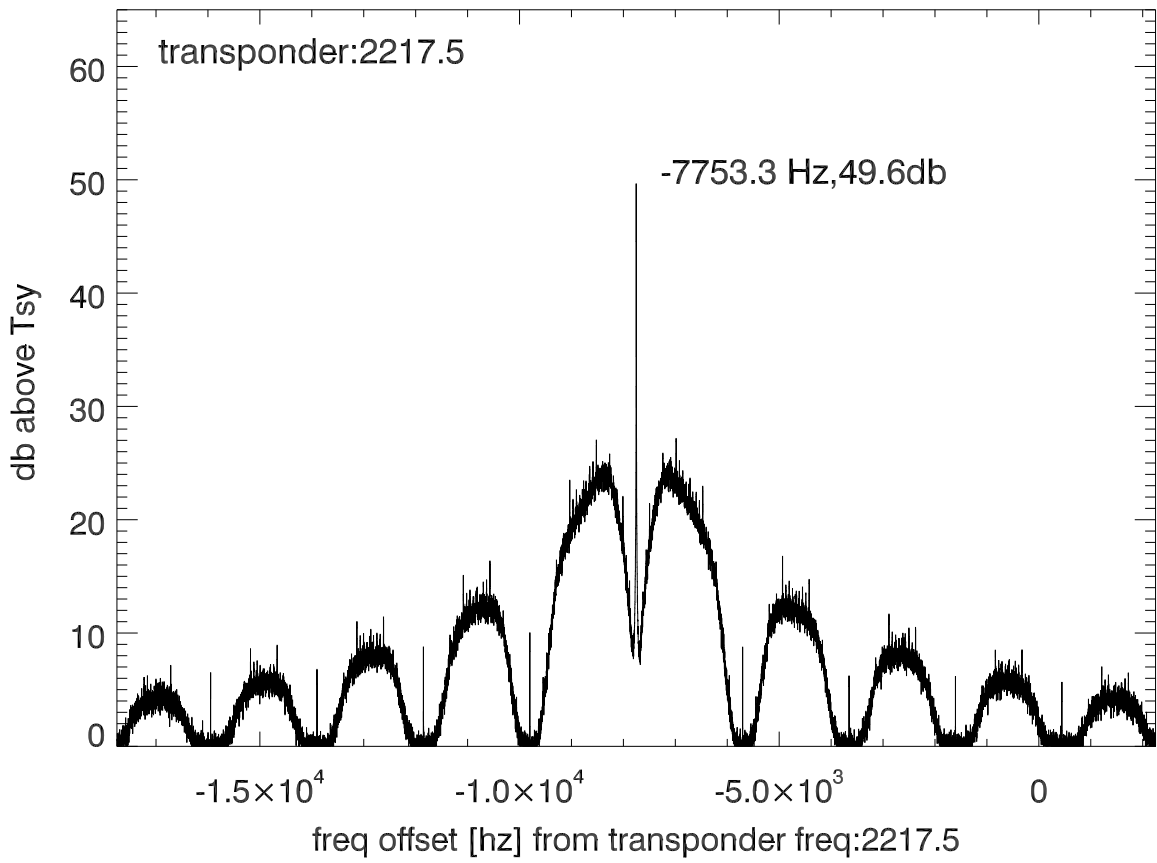

isee3 140627:185809 (UTC). overplot spectra from 50 sec run. PoIA

PoIB

isee3 140627:185809 (UTC) spectra after doppler correction. PoIA

isee3 140627:185809 (UTC) spectra after doppler correction. PoIB