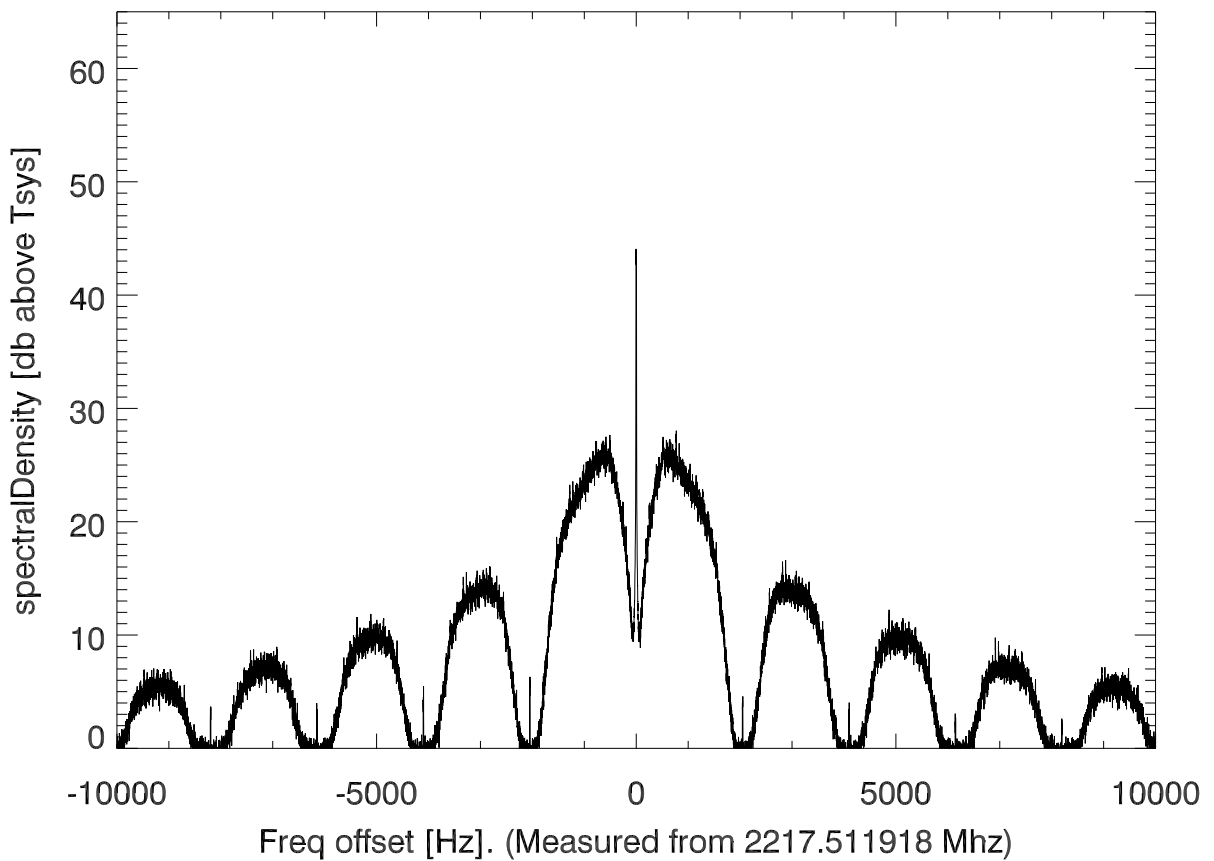

isee3 140627:185809 (UTC). overplot spectra from 50 sec run. PoIA

PoIB

isee3 140627:185809 (UTC) spectra after doppler correction. PoIA

isee3 140627:185809 (UTC) spectra after doppler correction. PoIB