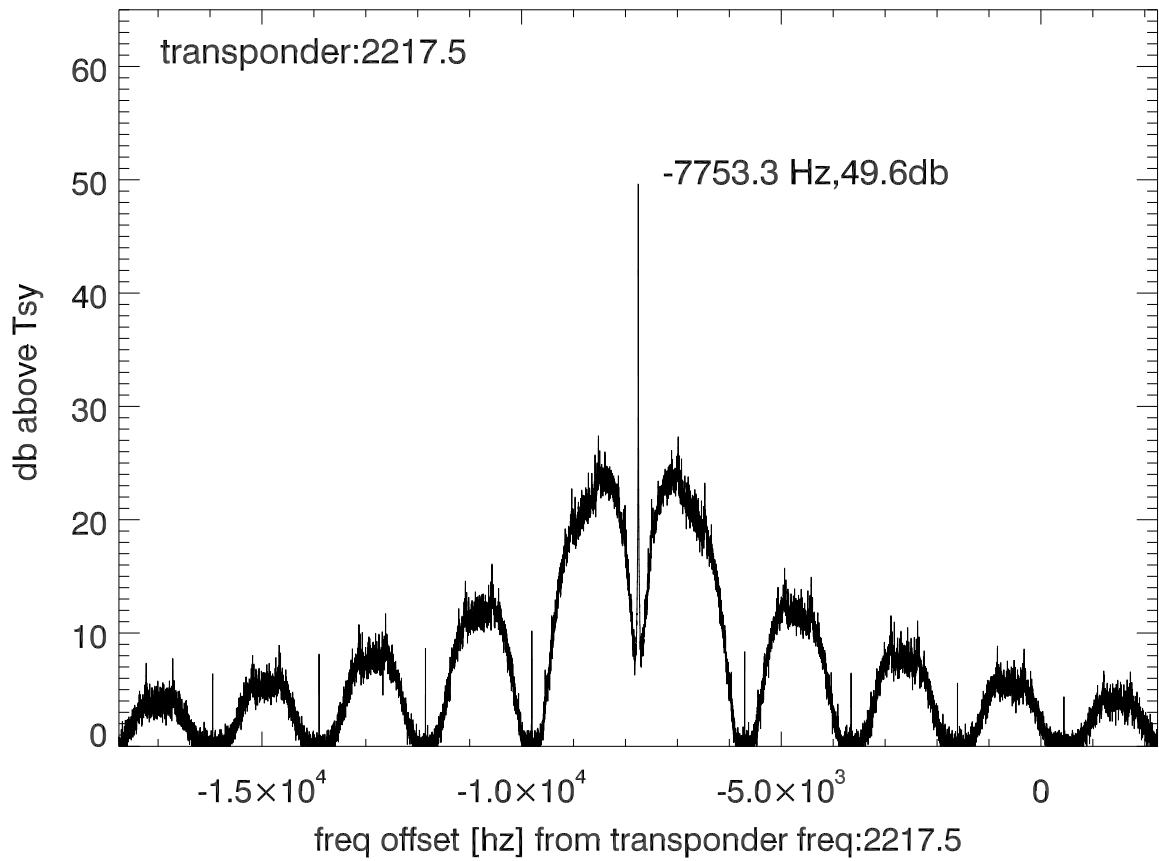

isee3 140627:185329 (UTC). overplot spectra from 43 sec run. PoIA

PoIB

isee3 140627:185329 (UTC) spectra after doppler correction. PoIA

isee3 140627:185329 (UTC) spectra after doppler correction. PoIB