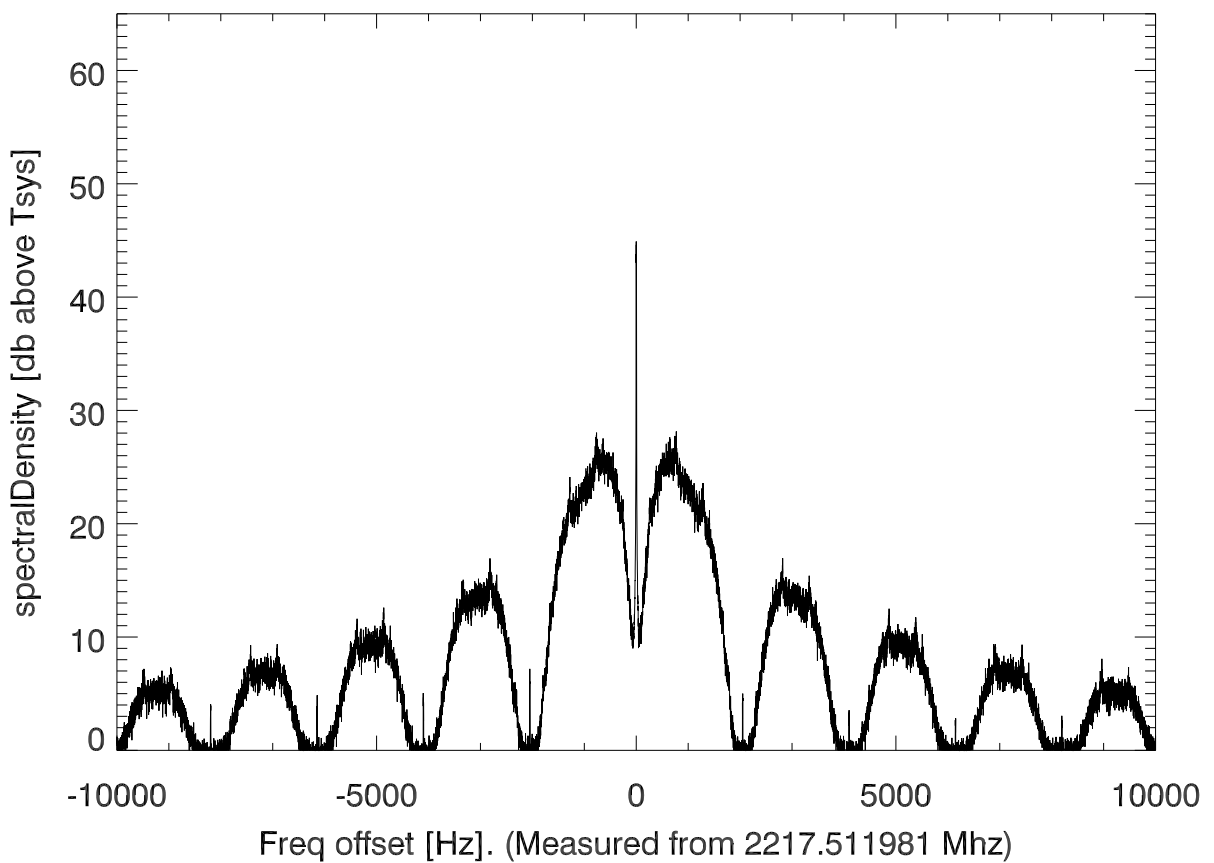

isee3 140627:185329 (UTC). overplot spectra from 43 sec run. PoIA

PoIB

isee3 140627:185329 (UTC) spectra after doppler correction. PoIA

isee3 140627:185329 (UTC) spectra after doppler correction. PoIB