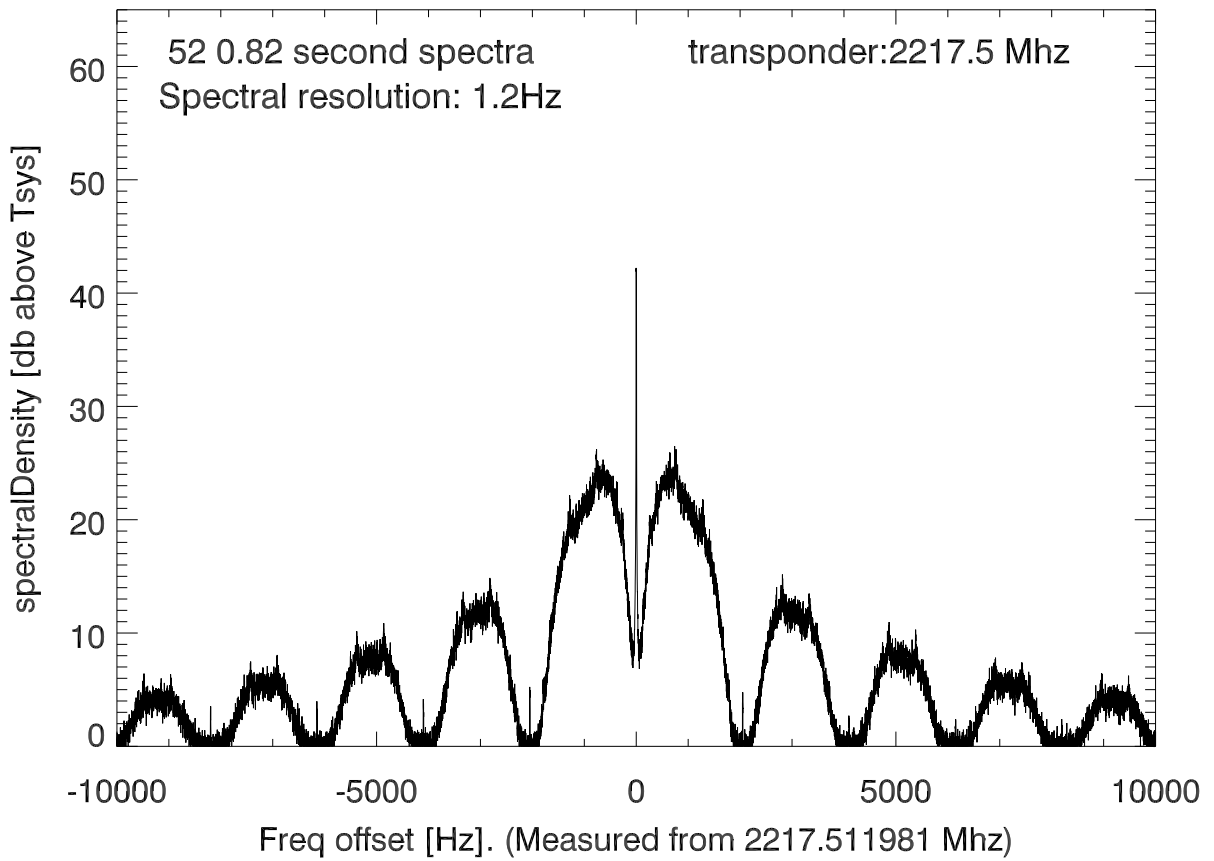

isee3 140627:185329 (UTC). overplot spectra from 43 sec run. PoIA

PoIB

isee3 140627:185329 (UTC) spectra after doppler correction. PoIA

isee3 140627:185329 (UTC) spectra after doppler correction. PoIB