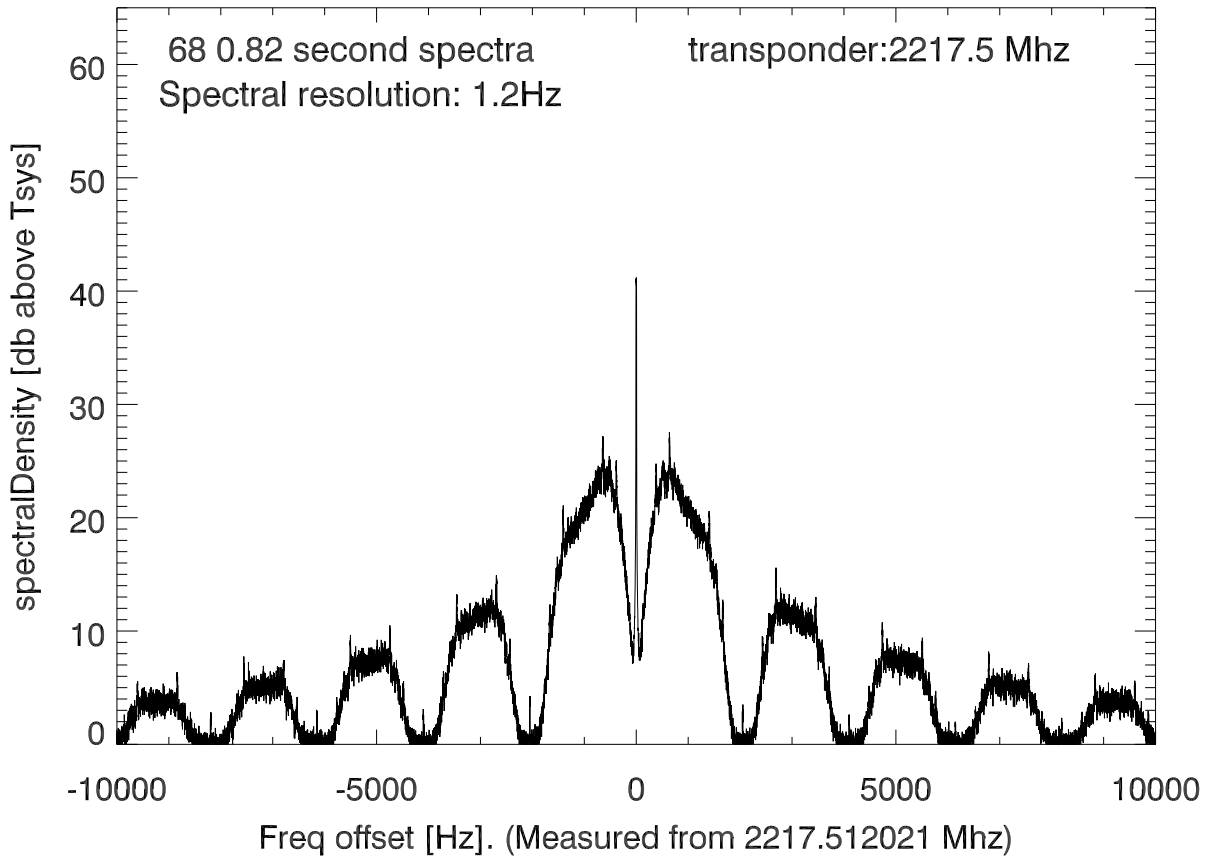

isee3 140627:185027 (UTC). overplot spectra from 56 sec run. PoIA

PoIB

isee3 140627:185027 (UTC) spectra after doppler correction. PoIA

isee3 140627:185027 (UTC) spectra after doppler correction. PoIB