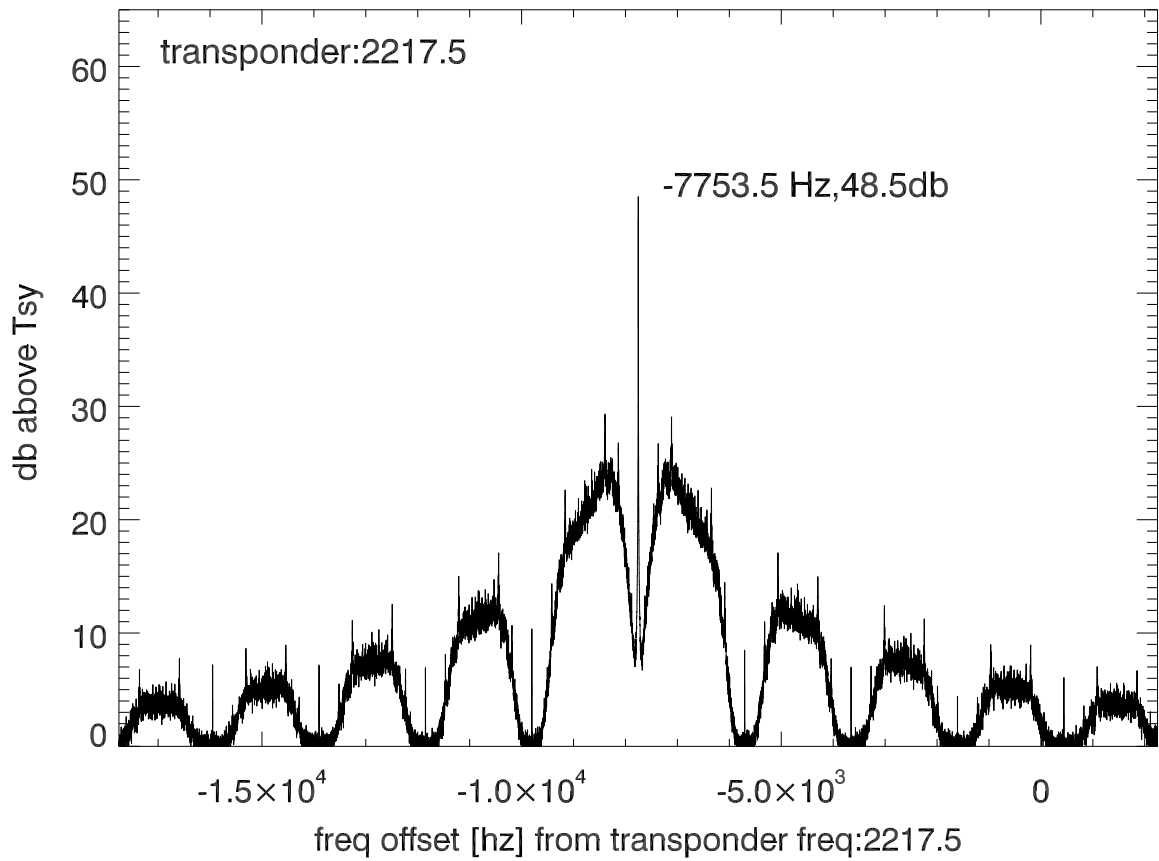

isee3 140627:185027 (UTC). overplot spectra from 56 sec run. PoIA

PoIB

isee3 140627:185027 (UTC) spectra after doppler correction. PoIA

isee3 140627:185027 (UTC) spectra after doppler correction. PoIB