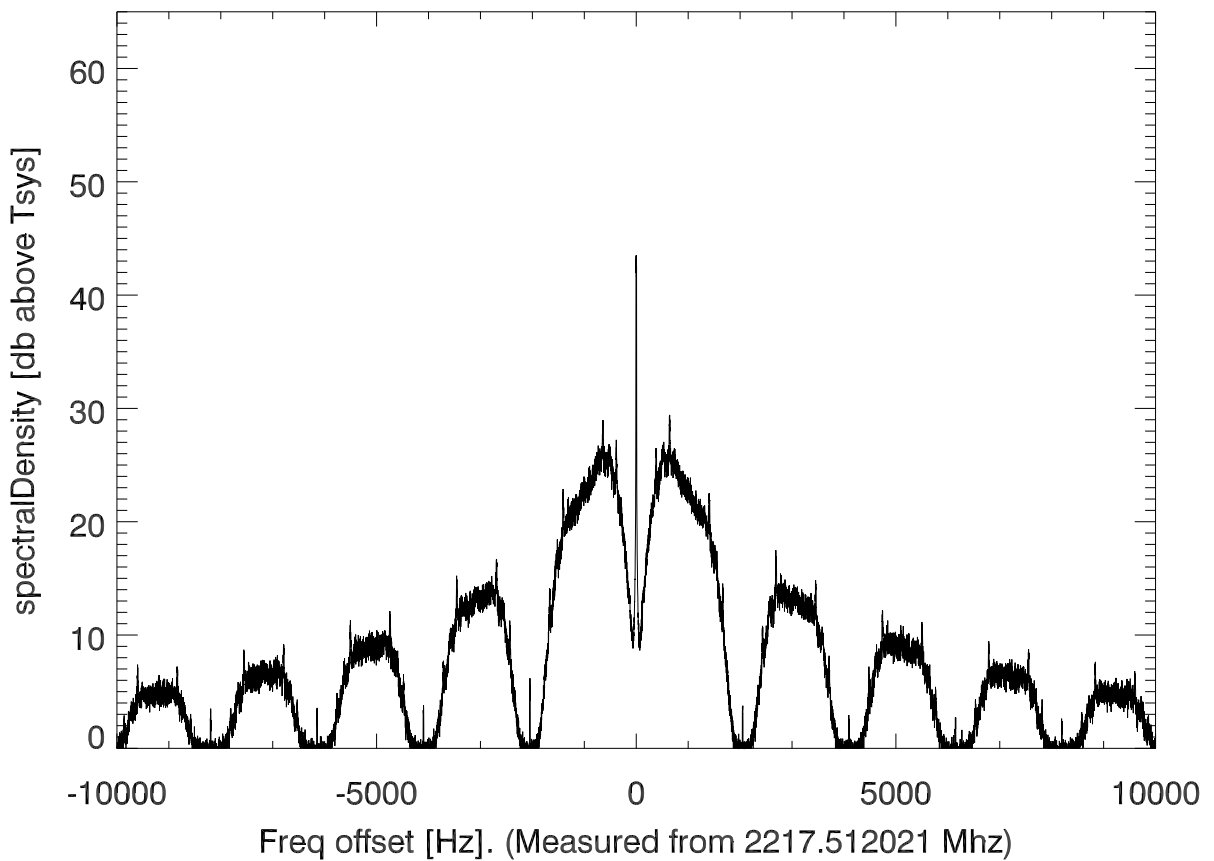

isee3 140627:185027 (UTC). overplot spectra from 56 sec run. PoIA

PoIB

isee3 140627:185027 (UTC) spectra after doppler correction. PoIA

isee3 140627:185027 (UTC) spectra after doppler correction. PoIB