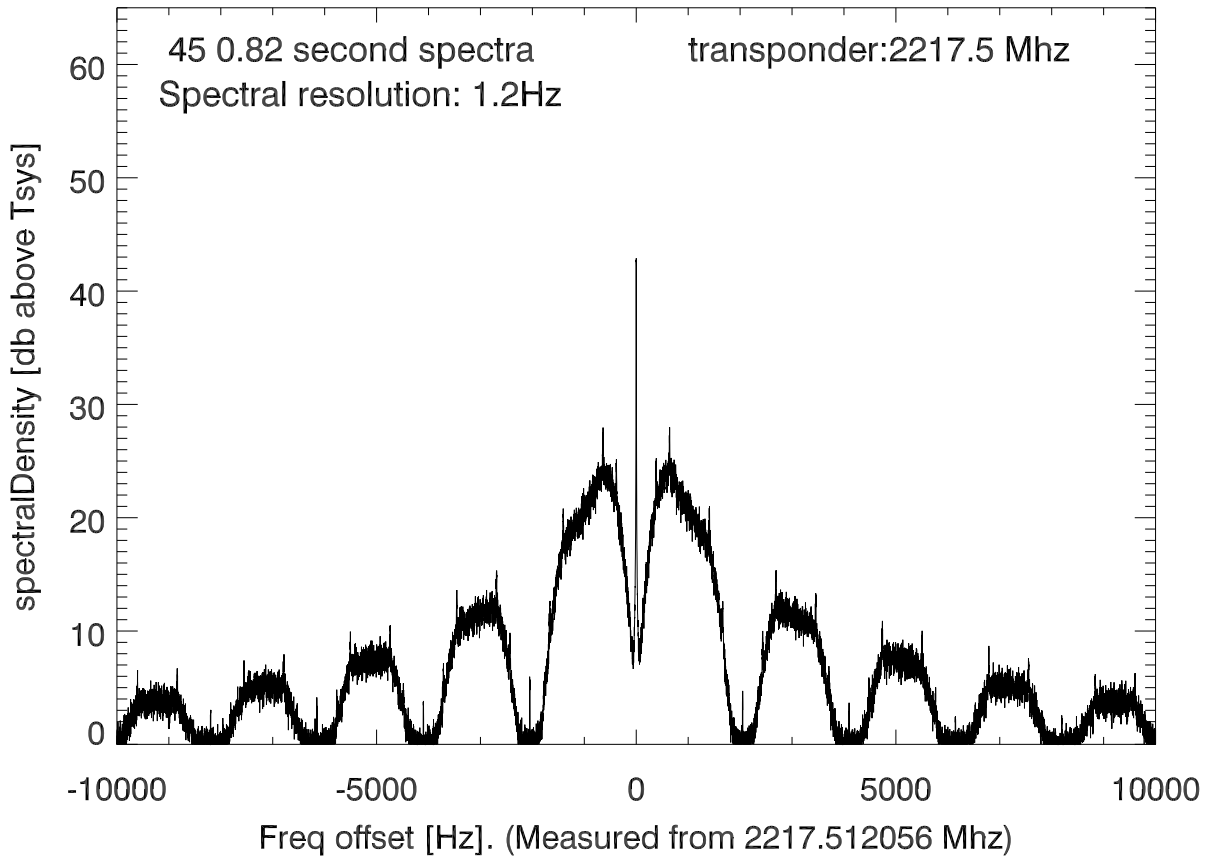

isee3 140627:184809 (UTC). overplot spectra from 37 sec run. PoIA

PoIB

isee3 140627:184809 (UTC) spectra after doppler correction. PoIA

isee3 140627:184809 (UTC) spectra after doppler correction. PoIB