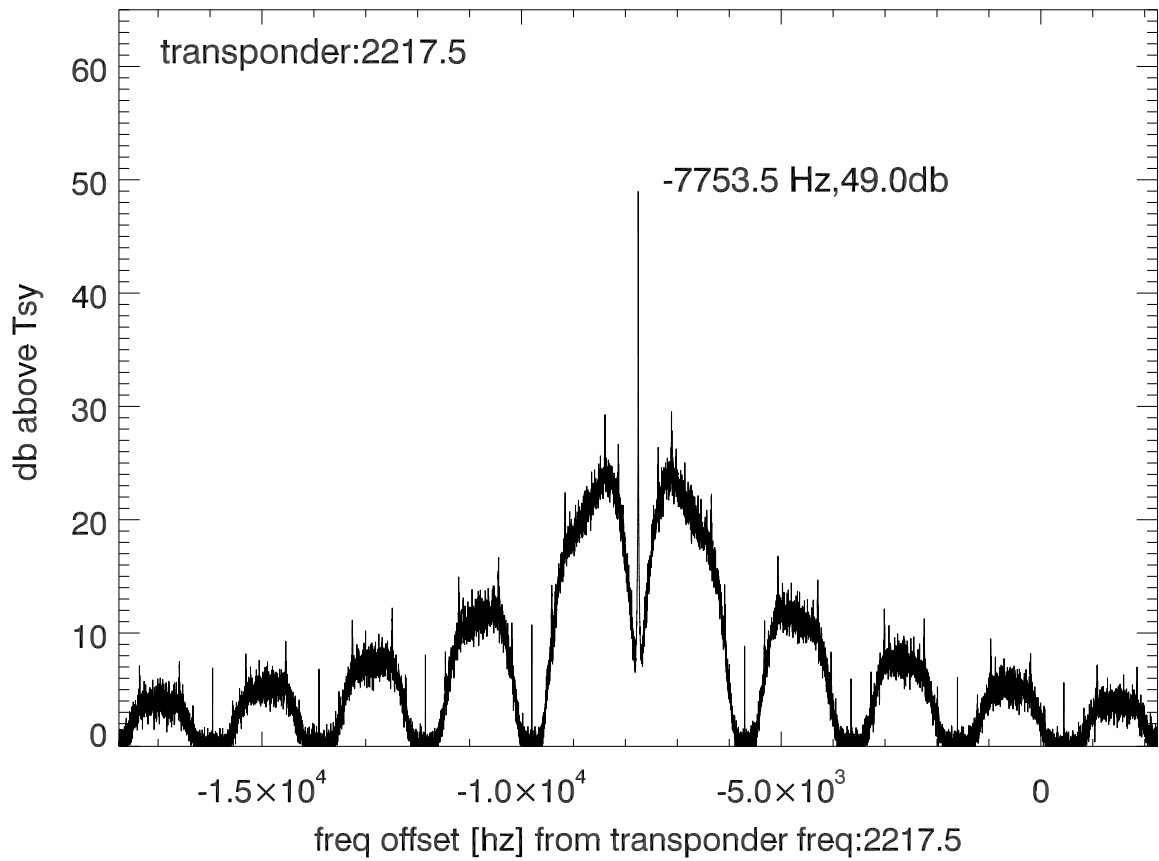

isee3 140627:184809 (UTC). overplot spectra from 37 sec run. PoIA

PoIB

isee3 140627:184809 (UTC) spectra after doppler correction. PoIA

isee3 140627:184809 (UTC) spectra after doppler correction. PoIB