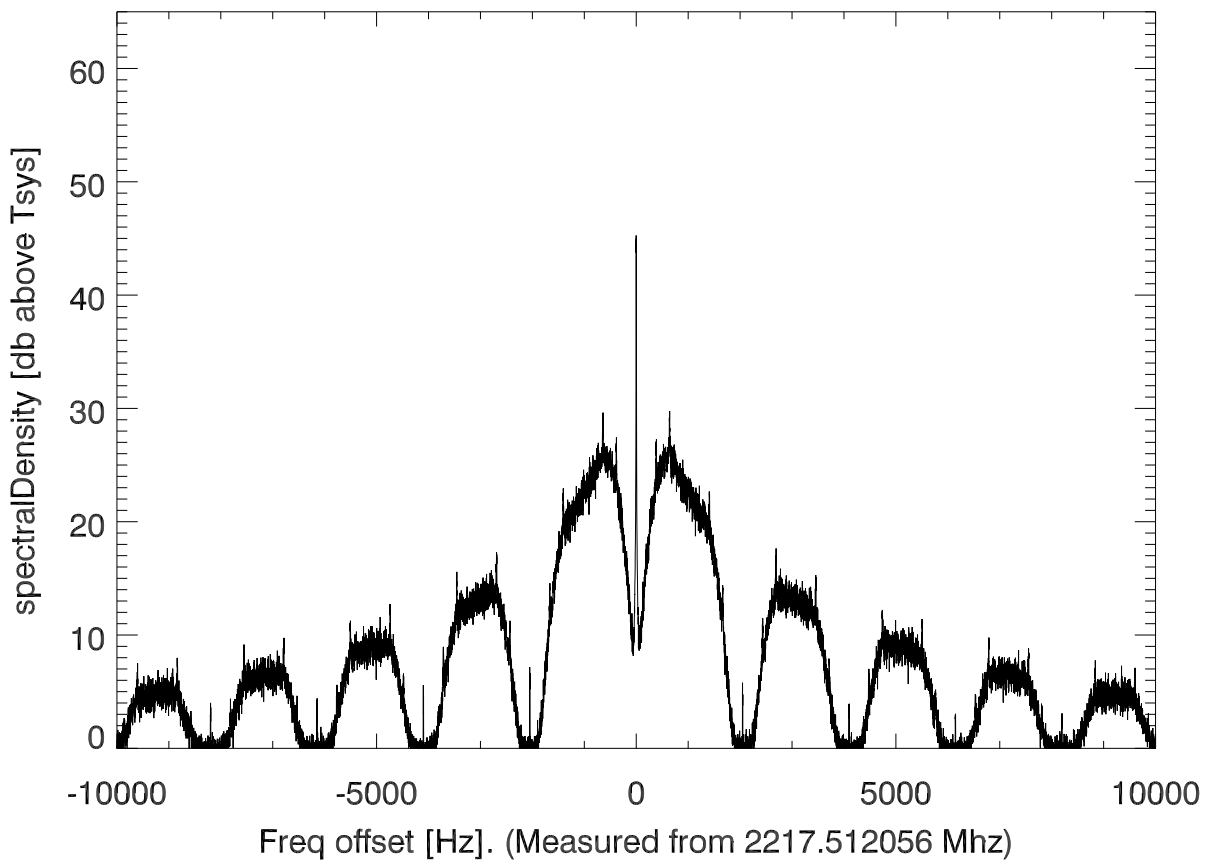

isee3 140627:184809 (UTC). overplot spectra from 37 sec run. PoIA

PoIB

isee3 140627:184809 (UTC) spectra after doppler correction. PoIA

isee3 140627:184809 (UTC) spectra after doppler correction. PoIB