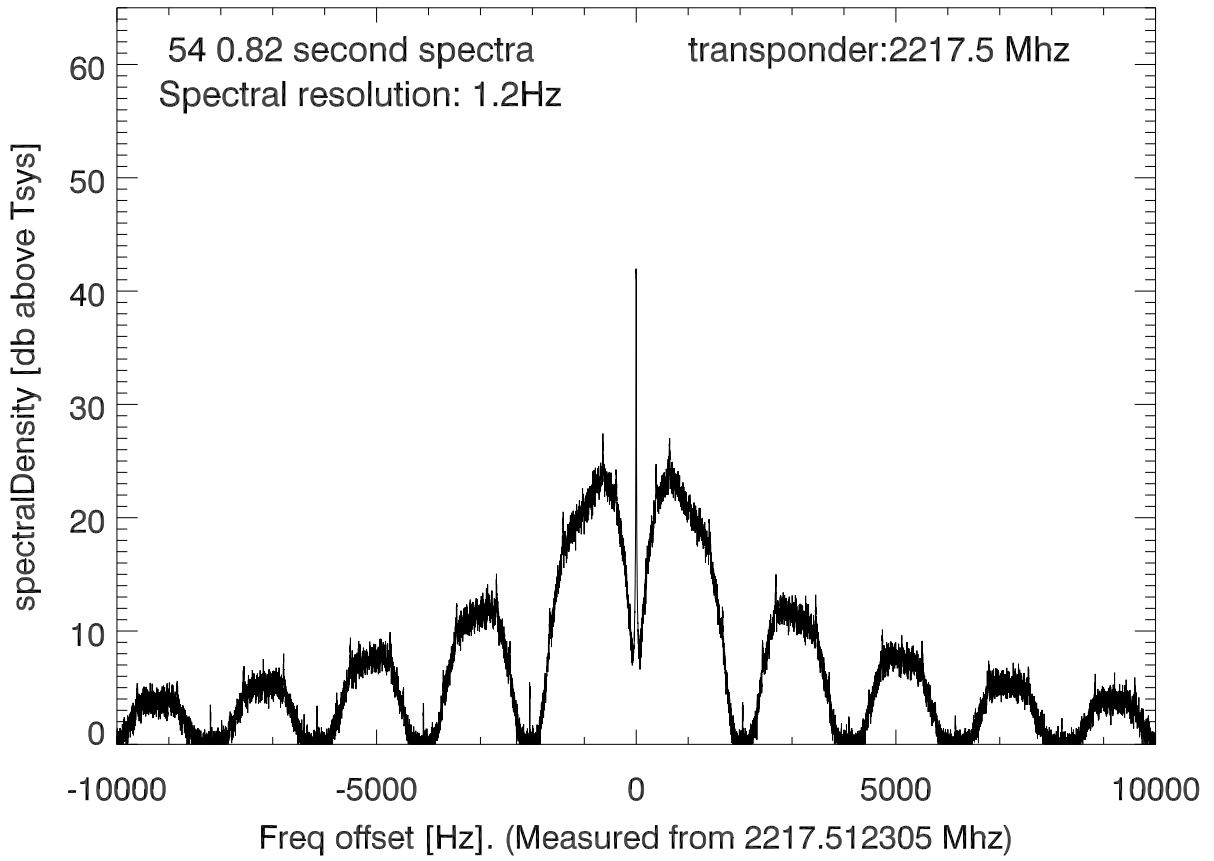

isee3 140627:182955 (UTC). overplot spectra from 44 sec run. PoIA

PoIB

isee3 140627:182955 (UTC) spectra after doppler correction. PoIA

isee3 140627:182955 (UTC) spectra after doppler correction. PoIB