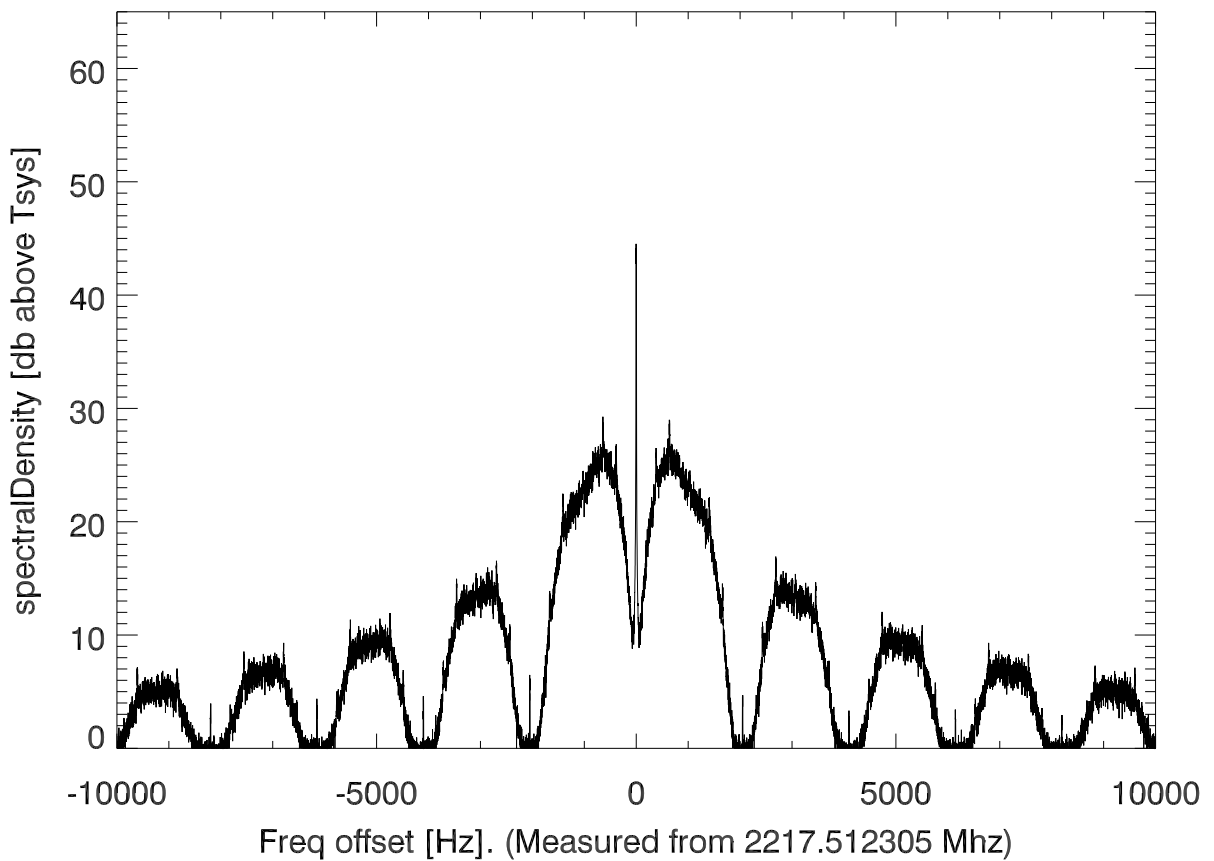

isee3 140627:182955 (UTC). overplot spectra from 44 sec run. PoIA

PoIB

isee3 140627:182955 (UTC) spectra after doppler correction. PoIA

isee3 140627:182955 (UTC) spectra after doppler correction. PoIB