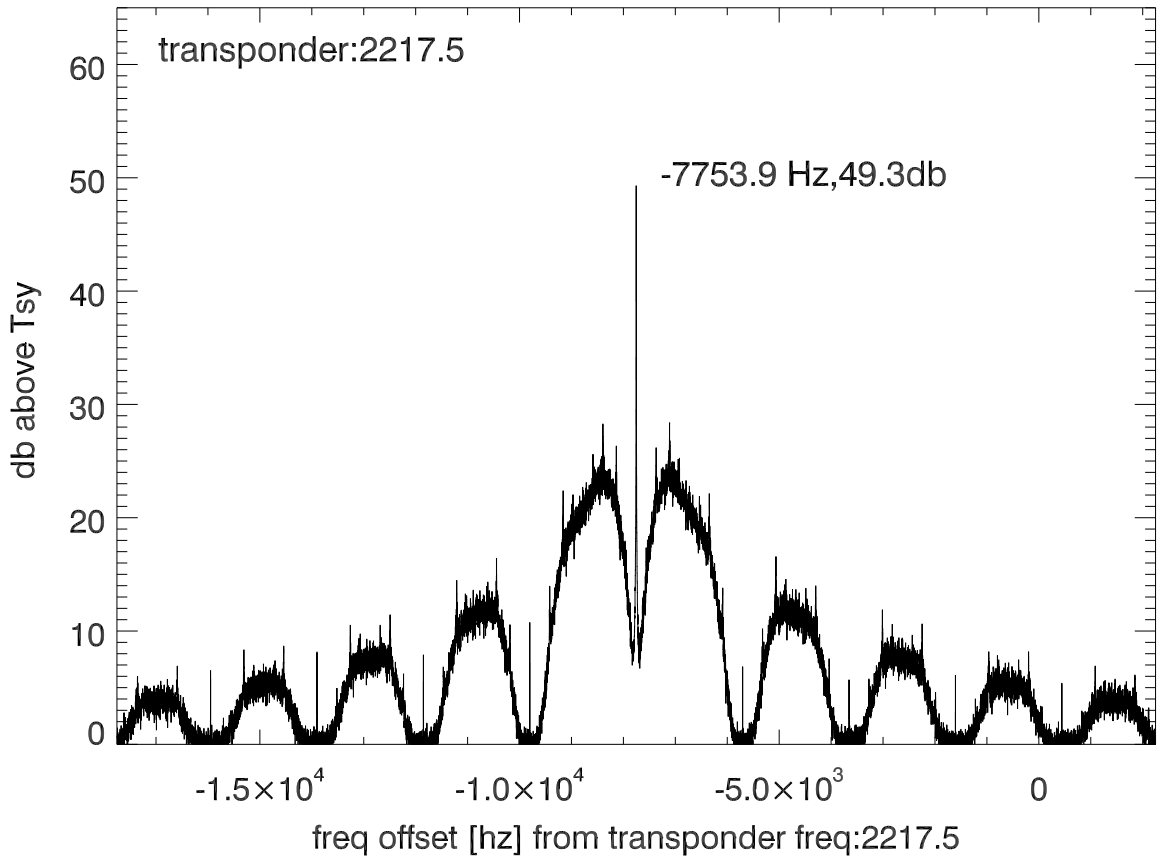

isee3 140627:182955 (UTC). overplot spectra from 44 sec run. PoIA

PoIB

isee3 140627:182955 (UTC) spectra after doppler correction. PoIA

isee3 140627:182955 (UTC) spectra after doppler correction. PoIB