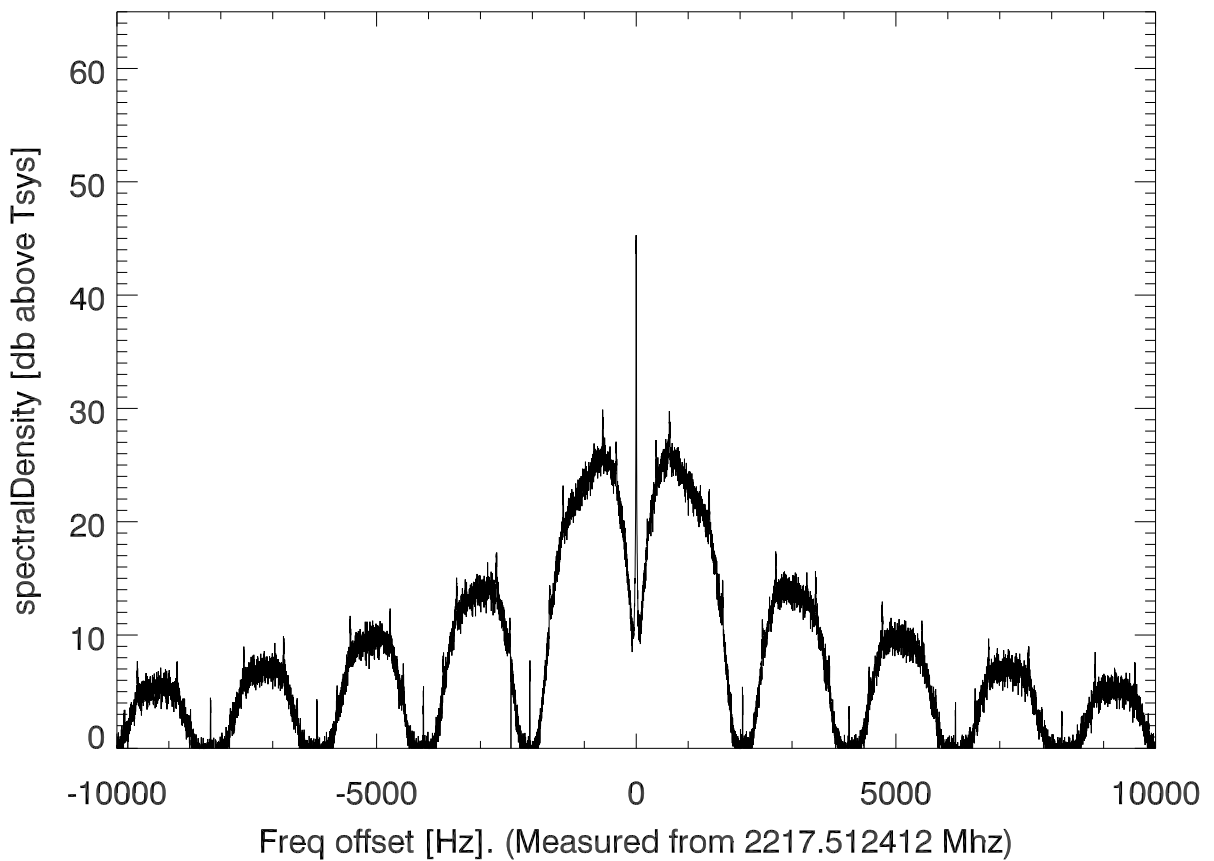

isee3 140627:182204 (UTC). overplot spectra from 39 sec run. PoIA

PoIB

isee3 140627:182204 (UTC) spectra after doppler correction. PoIA

isee3 140627:182204 (UTC) spectra after doppler correction. PoIB