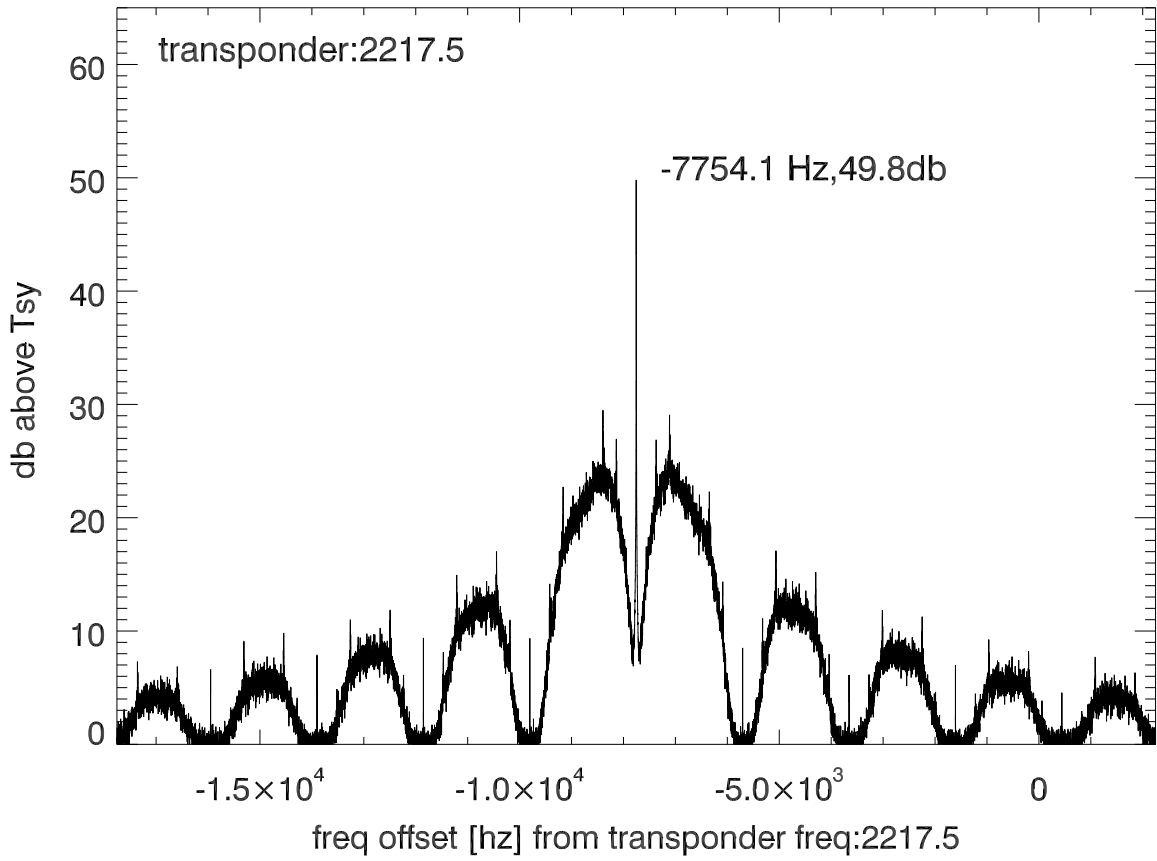

isee3 140627:182204 (UTC). overplot spectra from 39 sec run. PoIA

PoIB

isee3 140627:182204 (UTC) spectra after doppler correction. PoIA

isee3 140627:182204 (UTC) spectra after doppler correction. PoIB