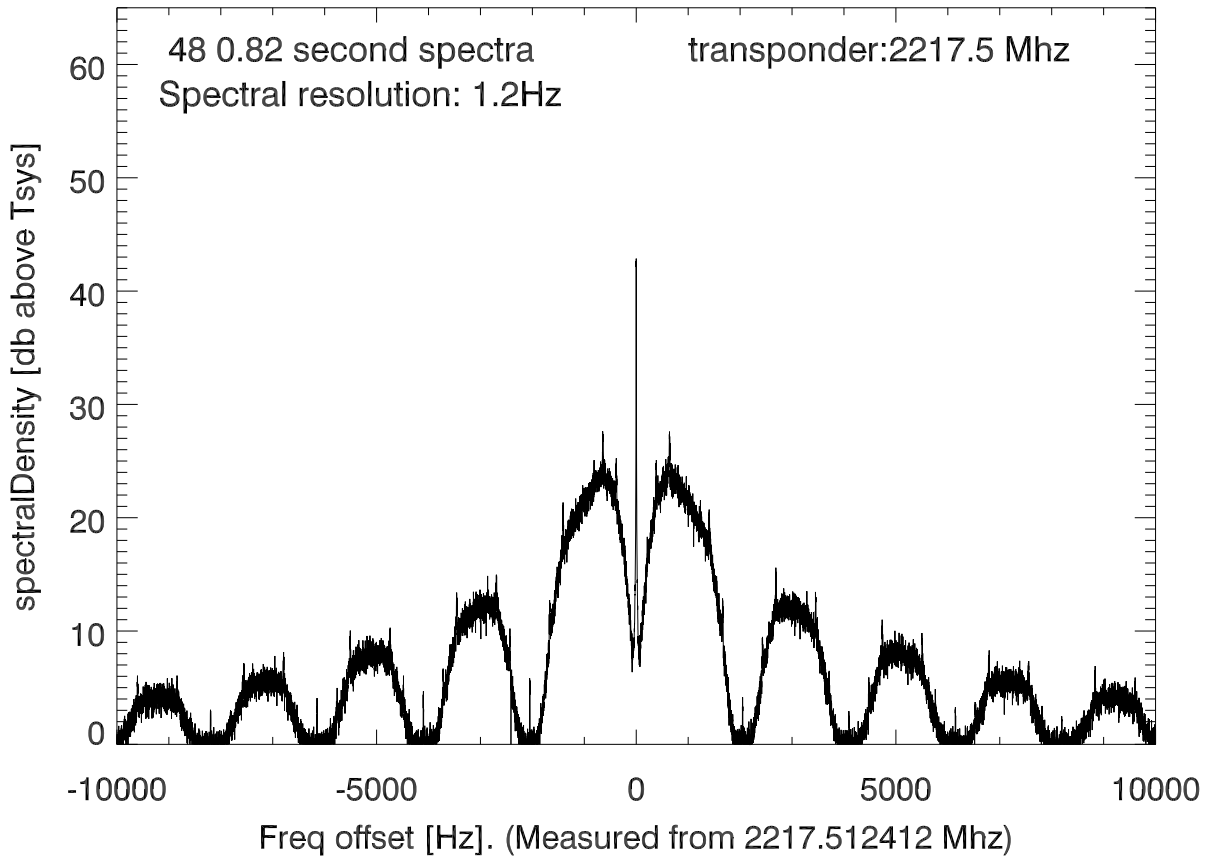

isee3 140627:182204 (UTC). overplot spectra from 39 sec run. PoIA

PoIB

isee3 140627:182204 (UTC) spectra after doppler correction. PoIA

isee3 140627:182204 (UTC) spectra after doppler correction. PoIB