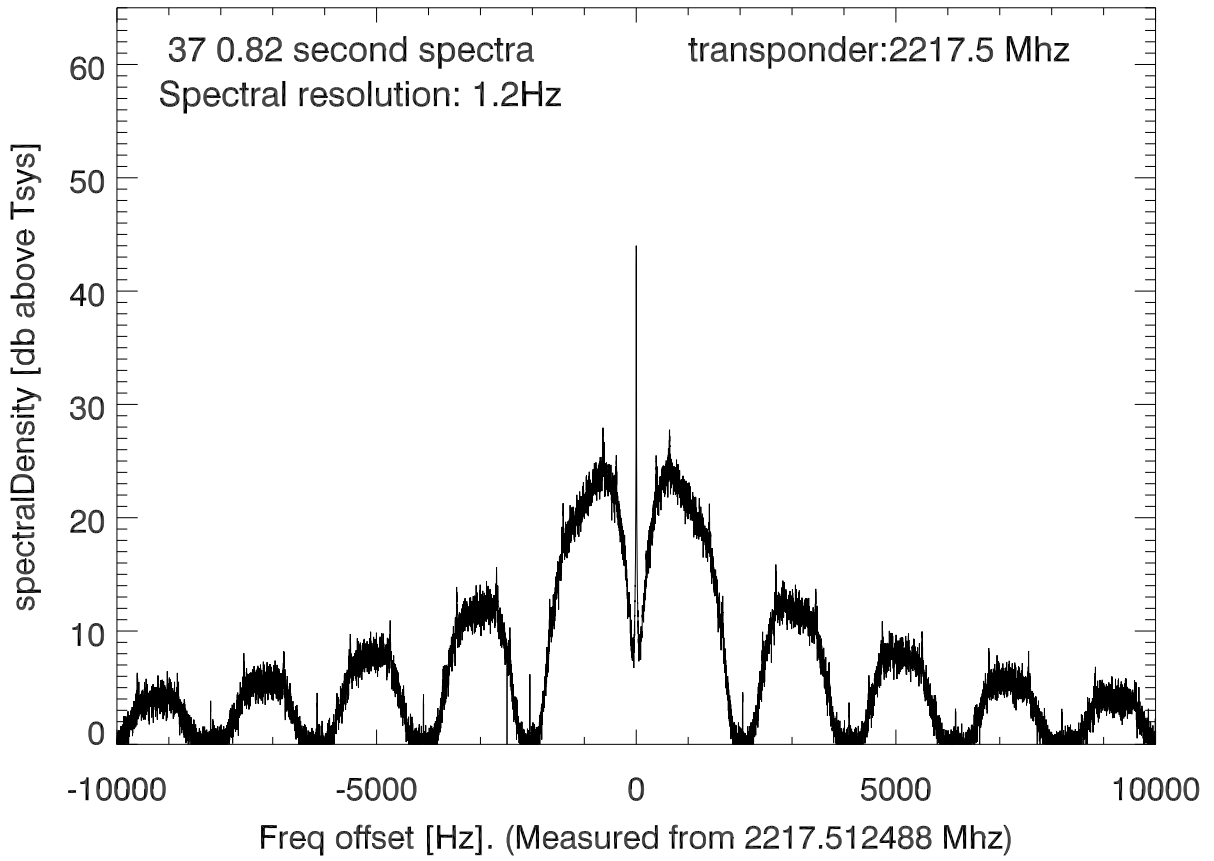

isee3 140627:181630 (UTC). overplot spectra from 30 sec run. PoIA

PoIB

isee3 140627:181630 (UTC) spectra after doppler correction. PoIA

isee3 140627:181630 (UTC) spectra after doppler correction. PoIB