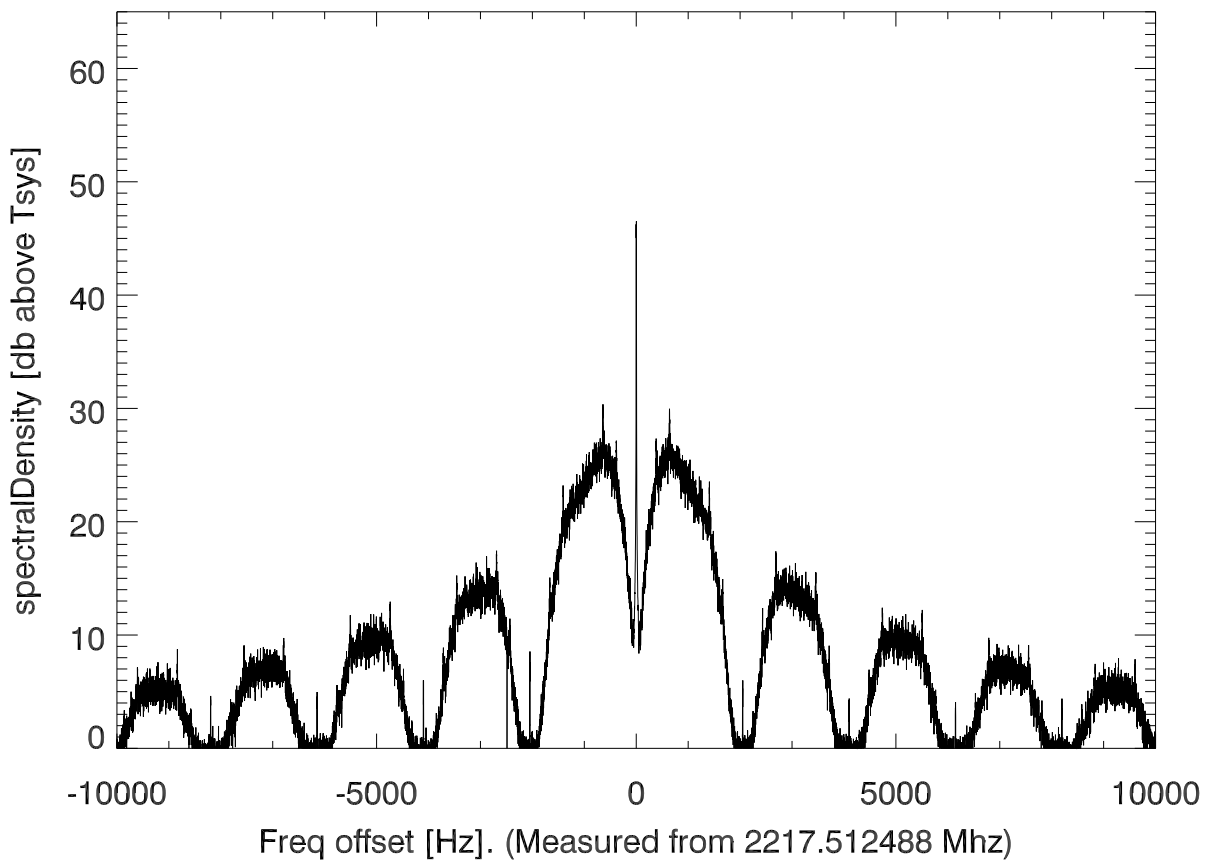

isee3 140627:181630 (UTC). overplot spectra from 30 sec run. PoIA

PoIB

isee3 140627:181630 (UTC) spectra after doppler correction. PoIA

isee3 140627:181630 (UTC) spectra after doppler correction. PoIB