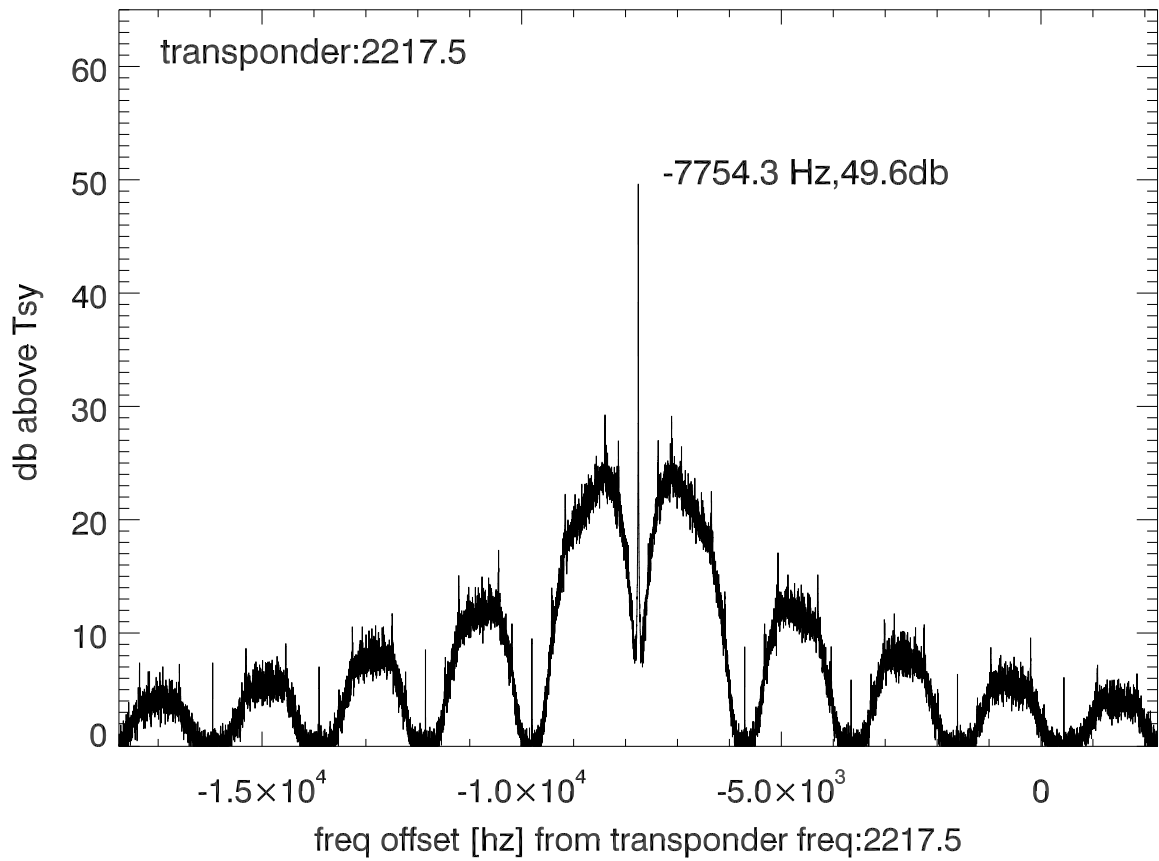

isee3 140627:181630 (UTC). overplot spectra from 30 sec run. PoIA

PoIB

isee3 140627:181630 (UTC) spectra after doppler correction. PoIA

isee3 140627:181630 (UTC) spectra after doppler correction. PoIB