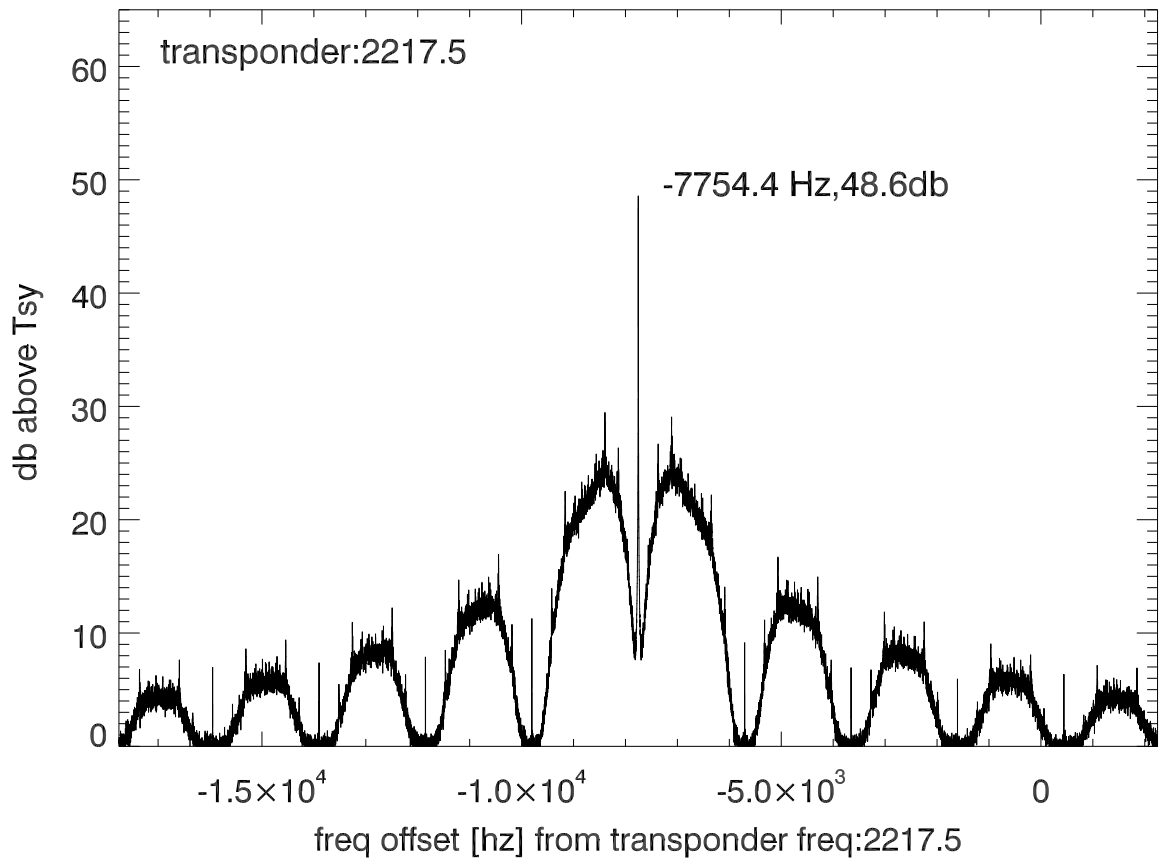

isee3 140627:181140 (UTC). overplot spectra from 68 sec run. PoIA

PoIB

isee3 140627:181140 (UTC) spectra after doppler correction. PoIA

isee3 140627:181140 (UTC) spectra after doppler correction. PoIB