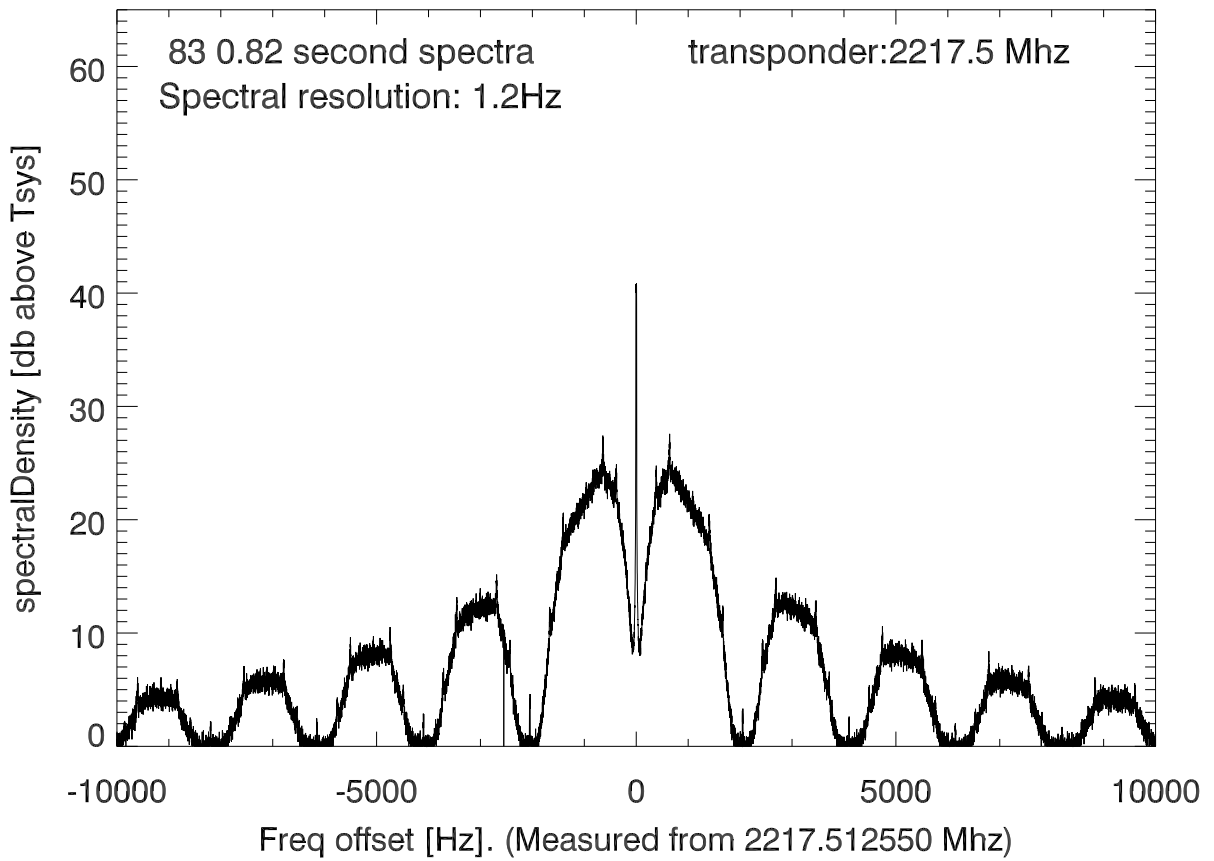

isee3 140627:181140 (UTC). overplot spectra from 68 sec run. PoIA

PoIB

isee3 140627:181140 (UTC) spectra after doppler correction. PoIA

isee3 140627:181140 (UTC) spectra after doppler correction. PoIB