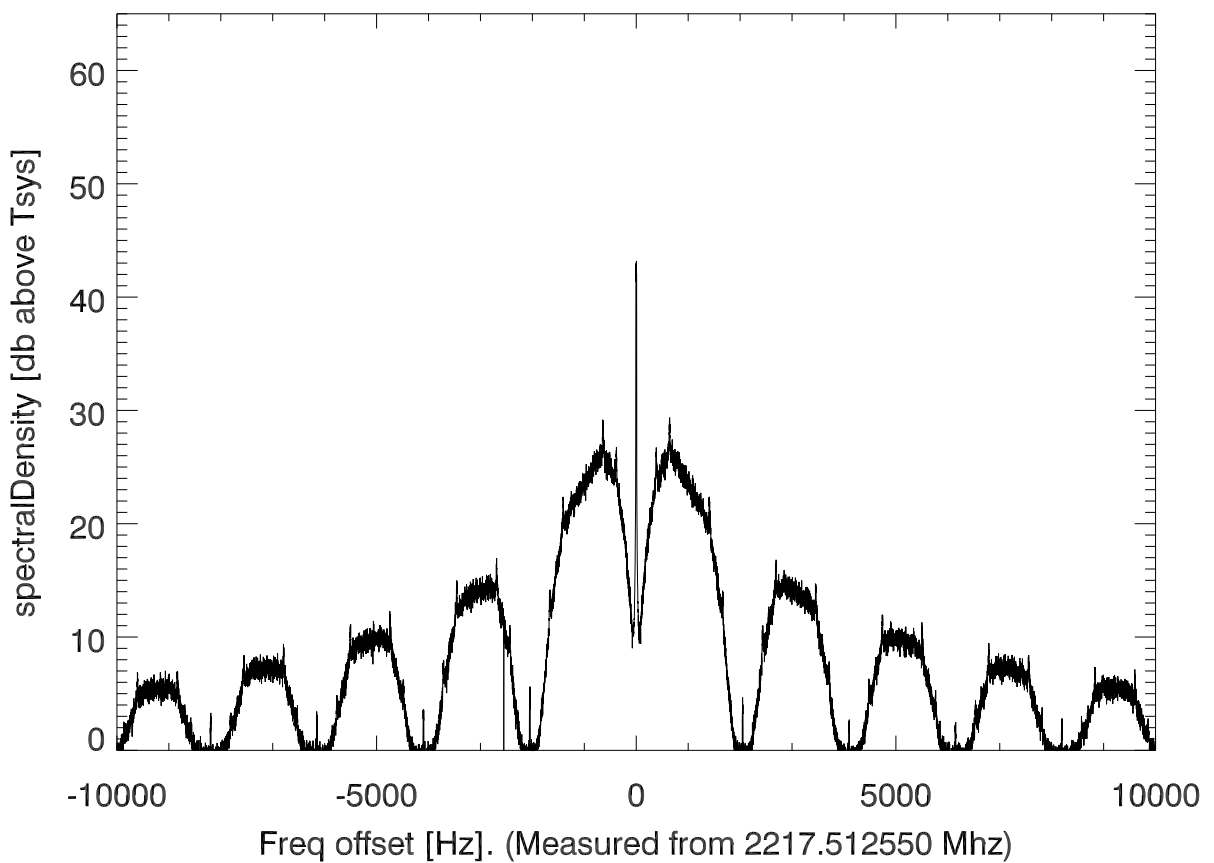

isee3 140627:181140 (UTC). overplot spectra from 68 sec run. PoIA

PoIB

isee3 140627:181140 (UTC) spectra after doppler correction. PoIA

isee3 140627:181140 (UTC) spectra after doppler correction. PoIB