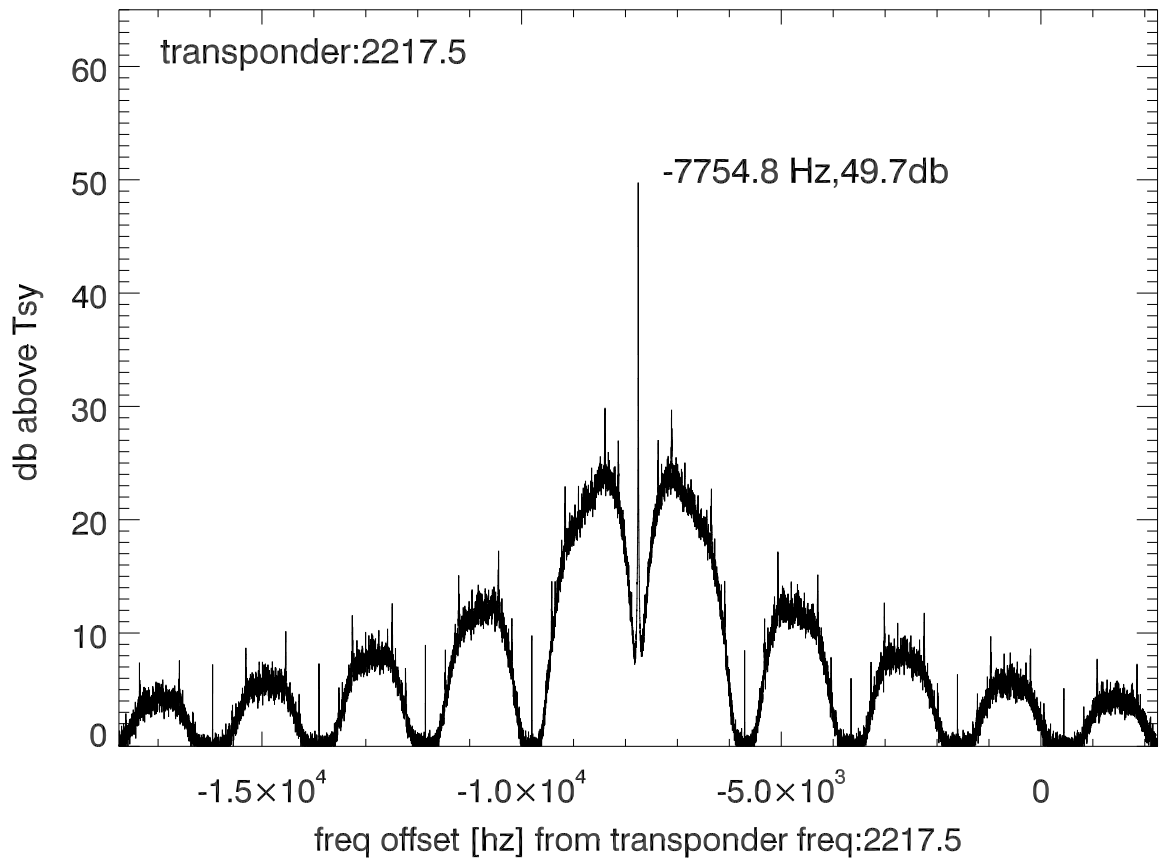

isee3 140627:175601 (UTC). overplot spectra from 56 sec run. PoIA

PoIB

isee3 140627:175601 (UTC) spectra after doppler correction. PoIA

isee3 140627:175601 (UTC) spectra after doppler correction. PoIB