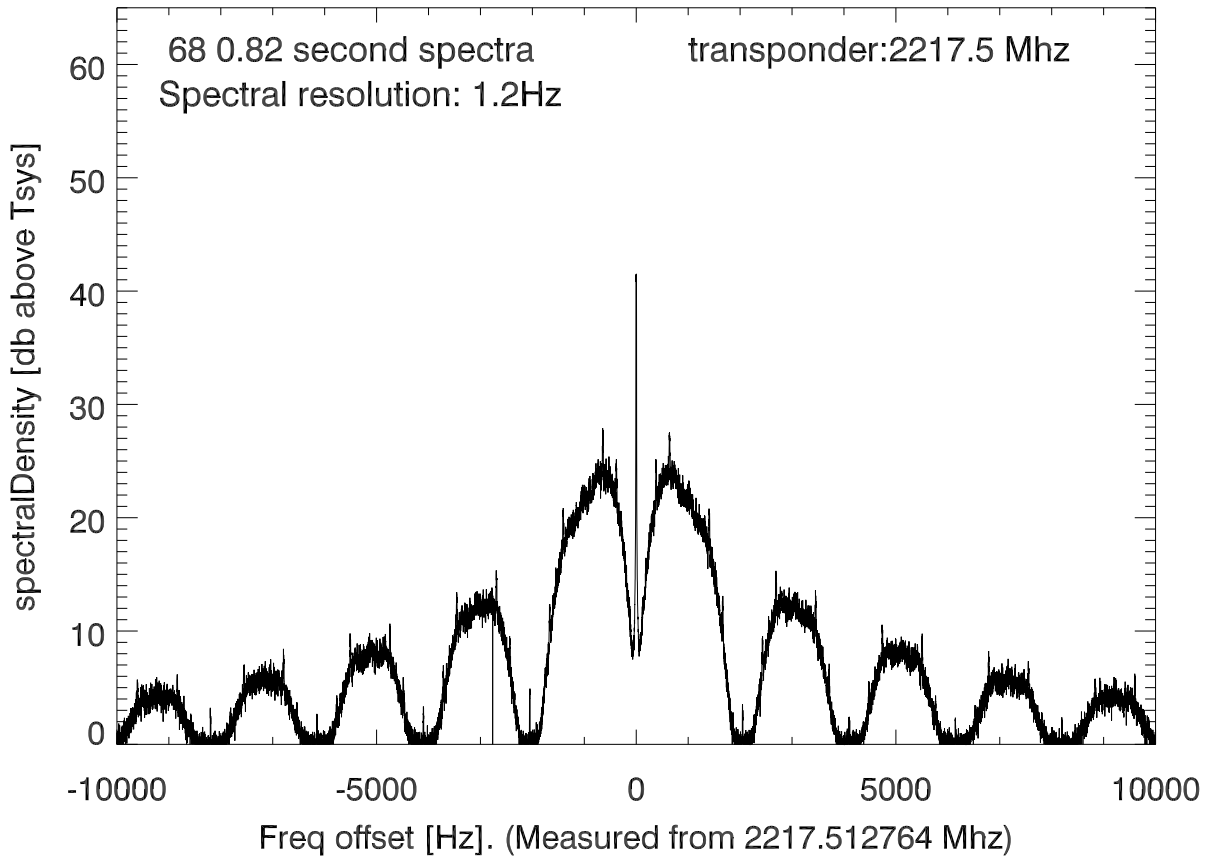

isee3 140627:175601 (UTC). overplot spectra from 56 sec run. PoIA

PoIB

isee3 140627:175601 (UTC) spectra after doppler correction. PoIA

isee3 140627:175601 (UTC) spectra after doppler correction. PoIB