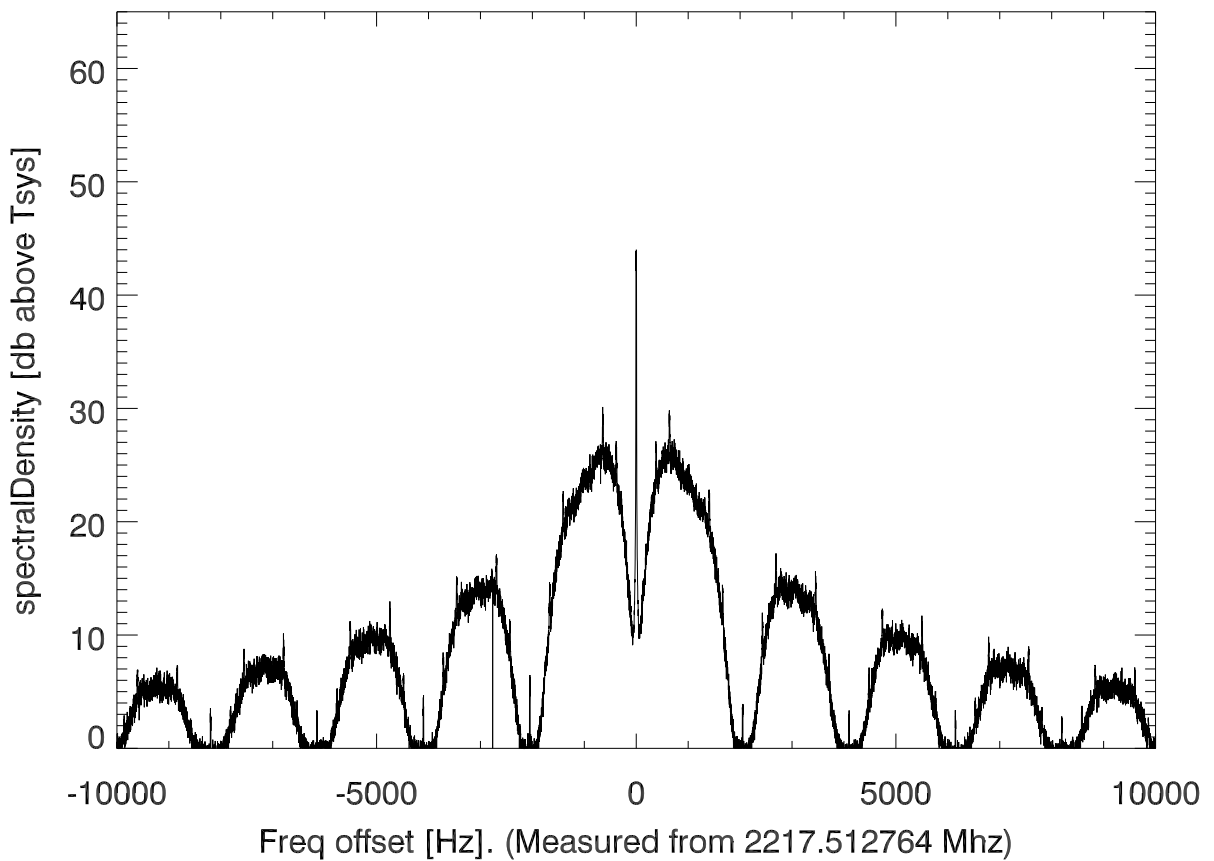

isee3 140627:175601 (UTC). overplot spectra from 56 sec run. PoIA

PoIB

isee3 140627:175601 (UTC) spectra after doppler correction. PoIA

isee3 140627:175601 (UTC) spectra after doppler correction. PoIB