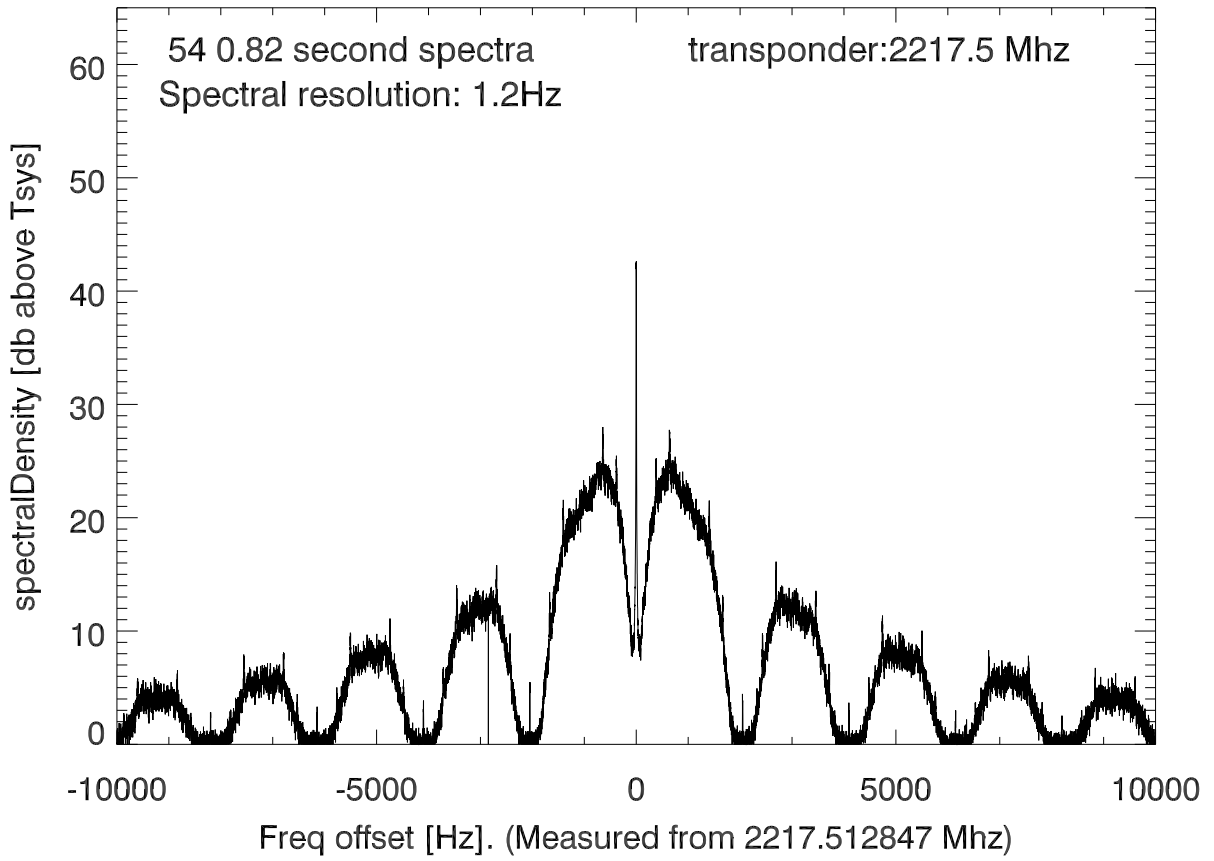

isee3 140627:174953 (UTC). overplot spectra from 44 sec run. PoIA

PoIB

isee3 140627:174953 (UTC) spectra after doppler correction. PoIA

isee3 140627:174953 (UTC) spectra after doppler correction. PoIB