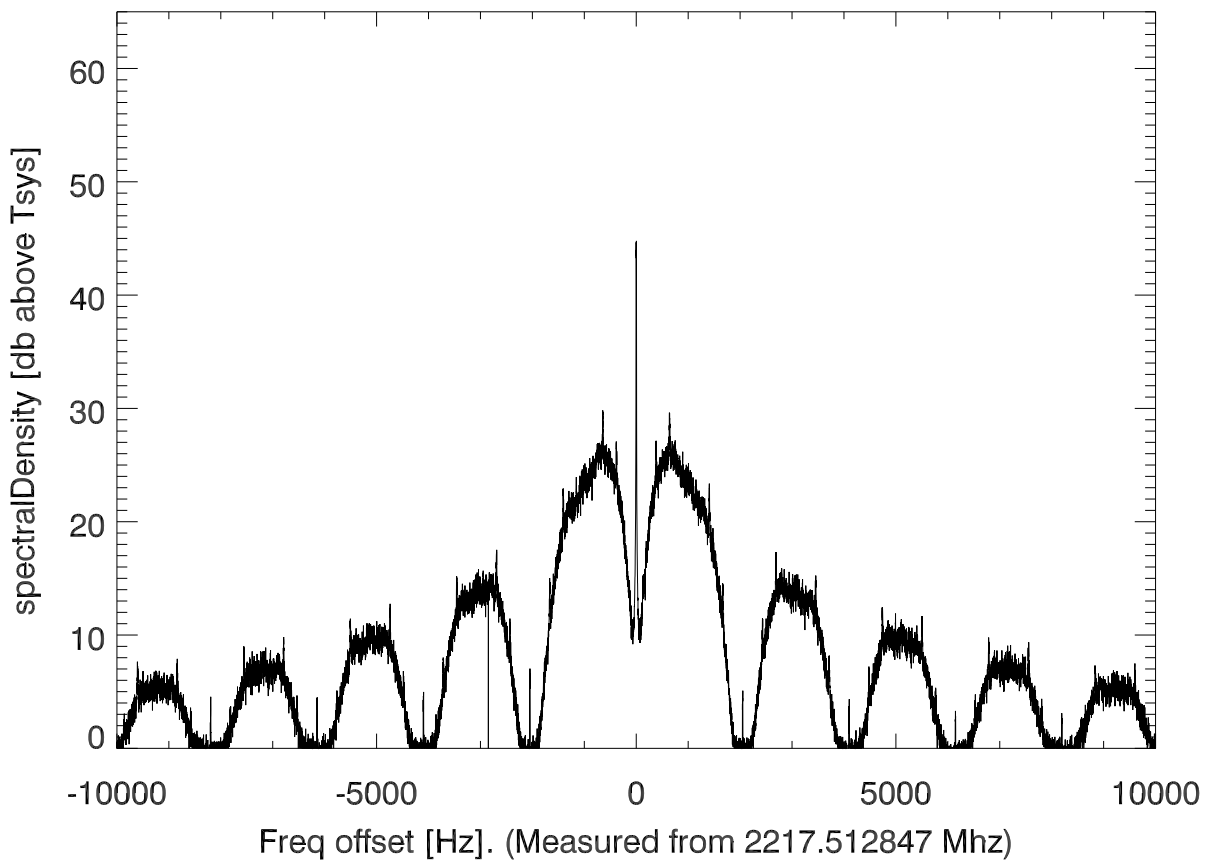

isee3 140627:174953 (UTC). overplot spectra from 44 sec run. PoIA

PoIB

isee3 140627:174953 (UTC) spectra after doppler correction. PoIA

isee3 140627:174953 (UTC) spectra after doppler correction. PoIB