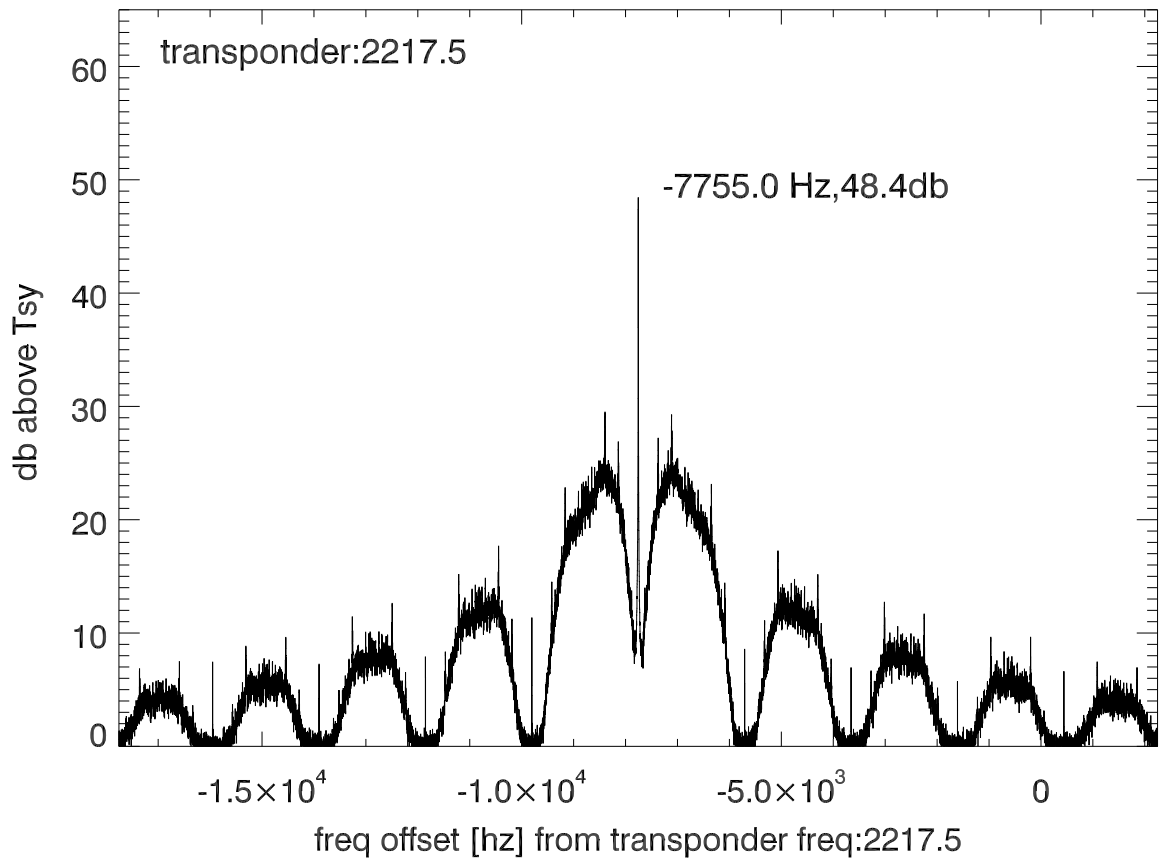

isee3 140627:174953 (UTC). overplot spectra from 44 sec run. PoIA

PoIB

isee3 140627:174953 (UTC) spectra after doppler correction. PoIA

isee3 140627:174953 (UTC) spectra after doppler correction. PoIB