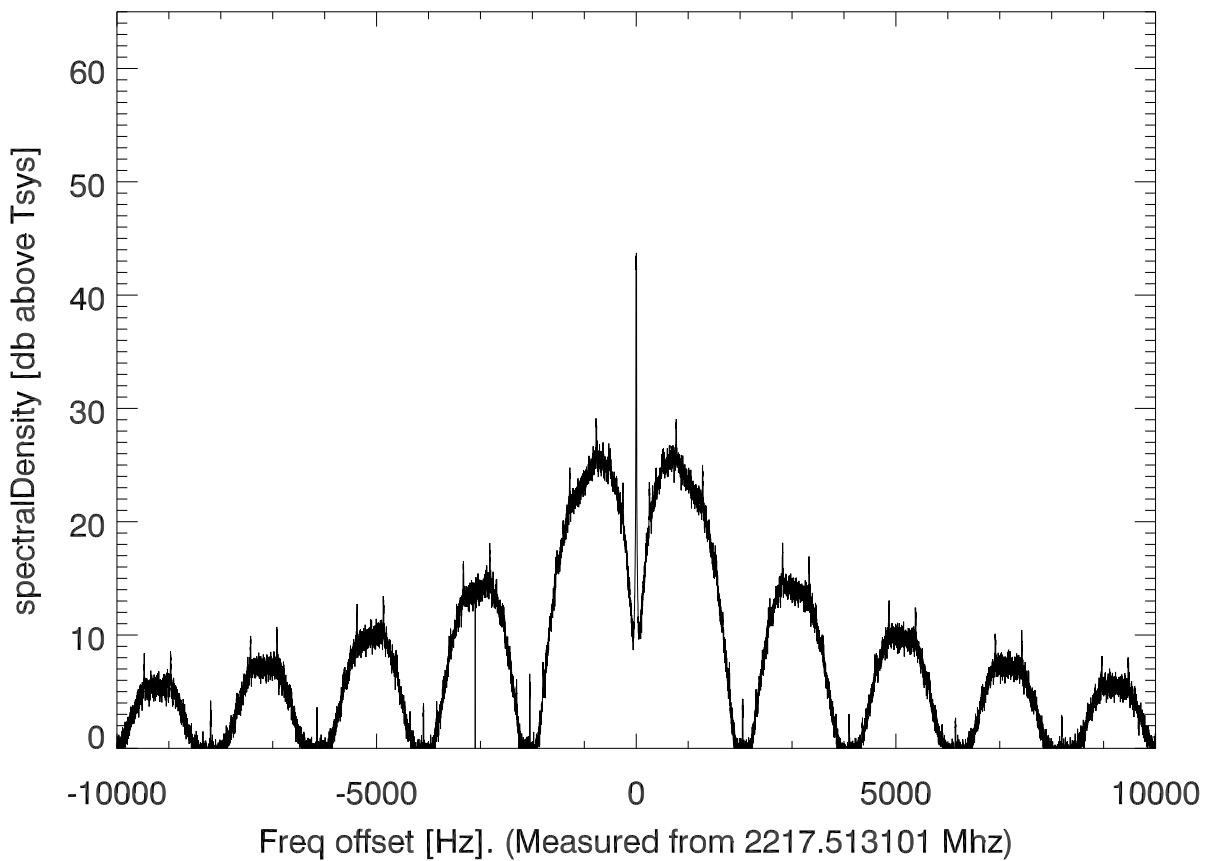

isee3 140625:180730 (UTC). overplot spectra from 56 sec run. PoIA

PoIB

isee3 140625:180730 (UTC) spectra after doppler correction. PoIA

isee3 140625:180730 (UTC) spectra after doppler correction. PoIB