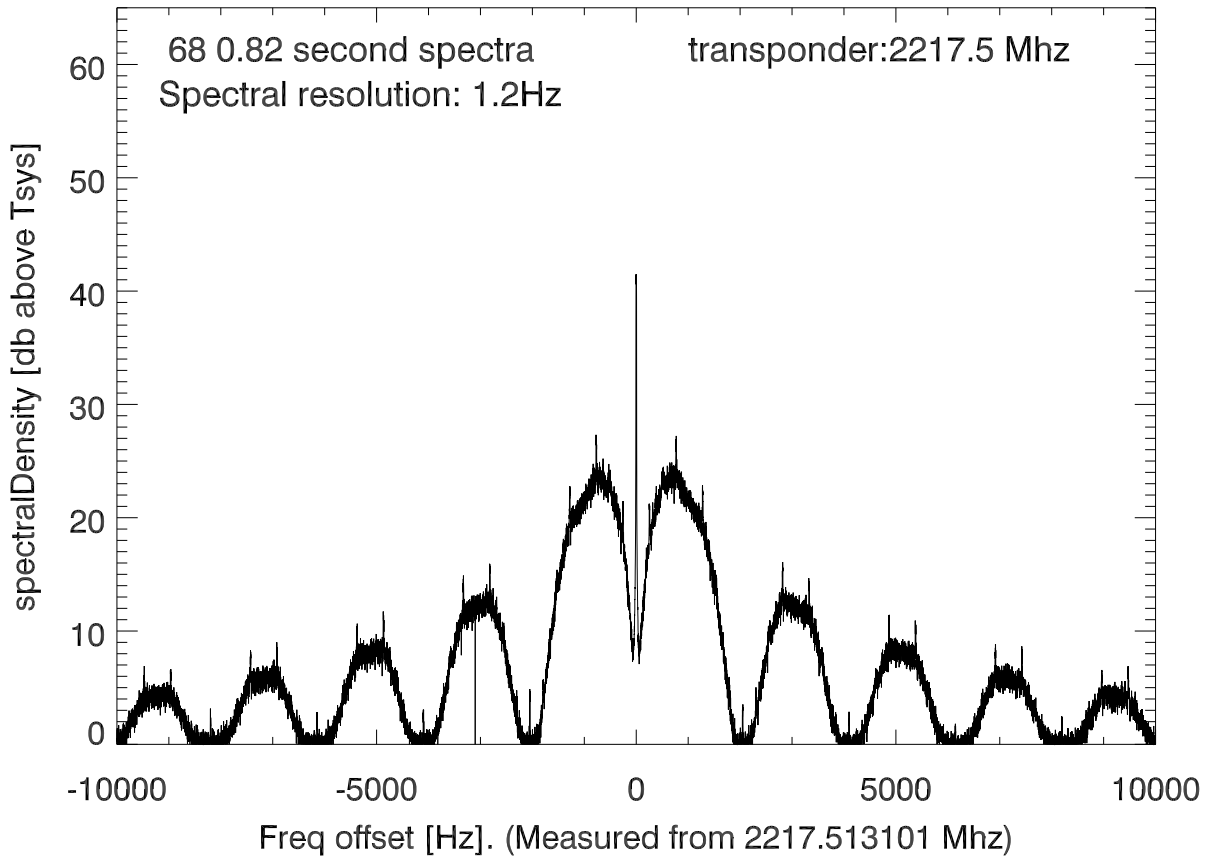

isee3 140625:180730 (UTC). overplot spectra from 56 sec run. PoIA

PoIB

isee3 140625:180730 (UTC) spectra after doppler correction. PoIA

isee3 140625:180730 (UTC) spectra after doppler correction. PoIB