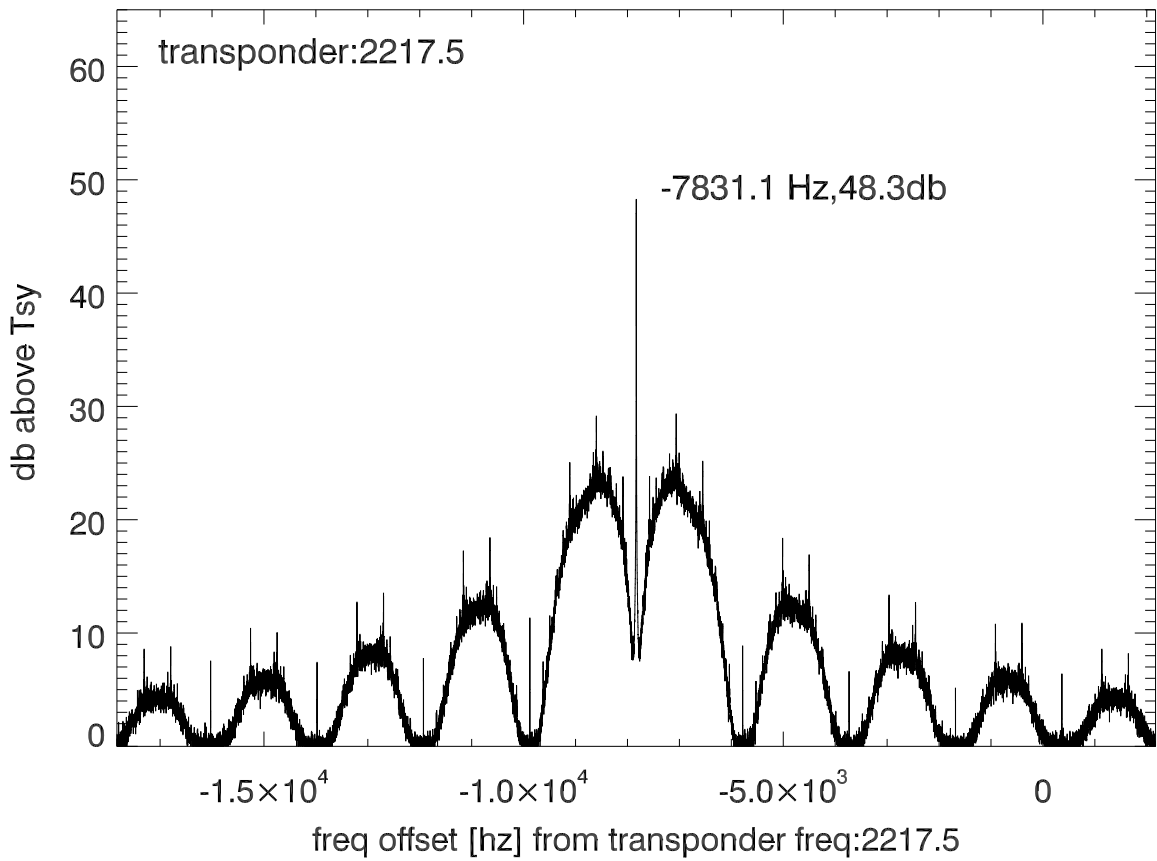

isee3 140625:180730 (UTC). overplot spectra from 56 sec run. PoIA

PoIB

isee3 140625:180730 (UTC) spectra after doppler correction. PoIA

isee3 140625:180730 (UTC) spectra after doppler correction. PoIB