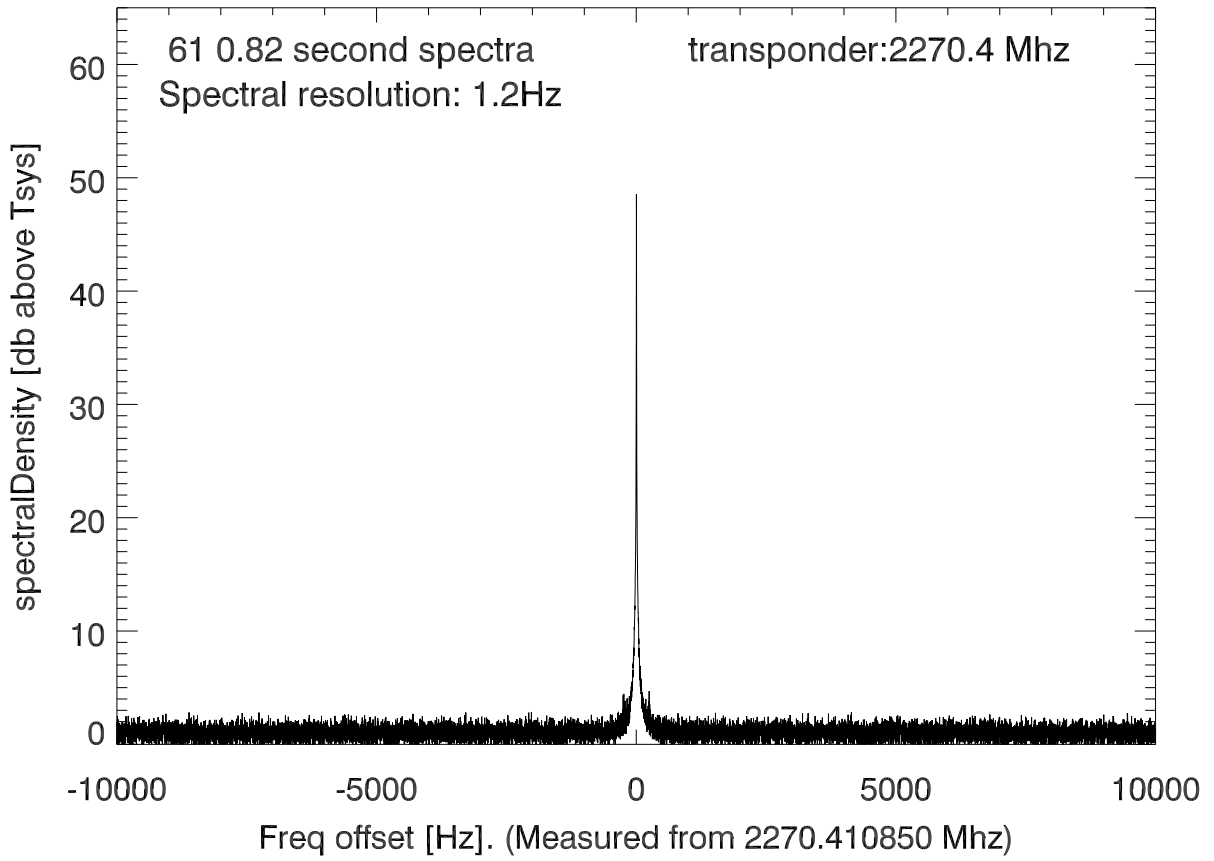

isee3 140624:200902 (UTC). overplot spectra from 50 sec run. PoIA

PoIB

isee3 140624:200902 (UTC) spectra after doppler correction. PolA

isee3 140624:200902 (UTC) spectra after doppler correction. PolB