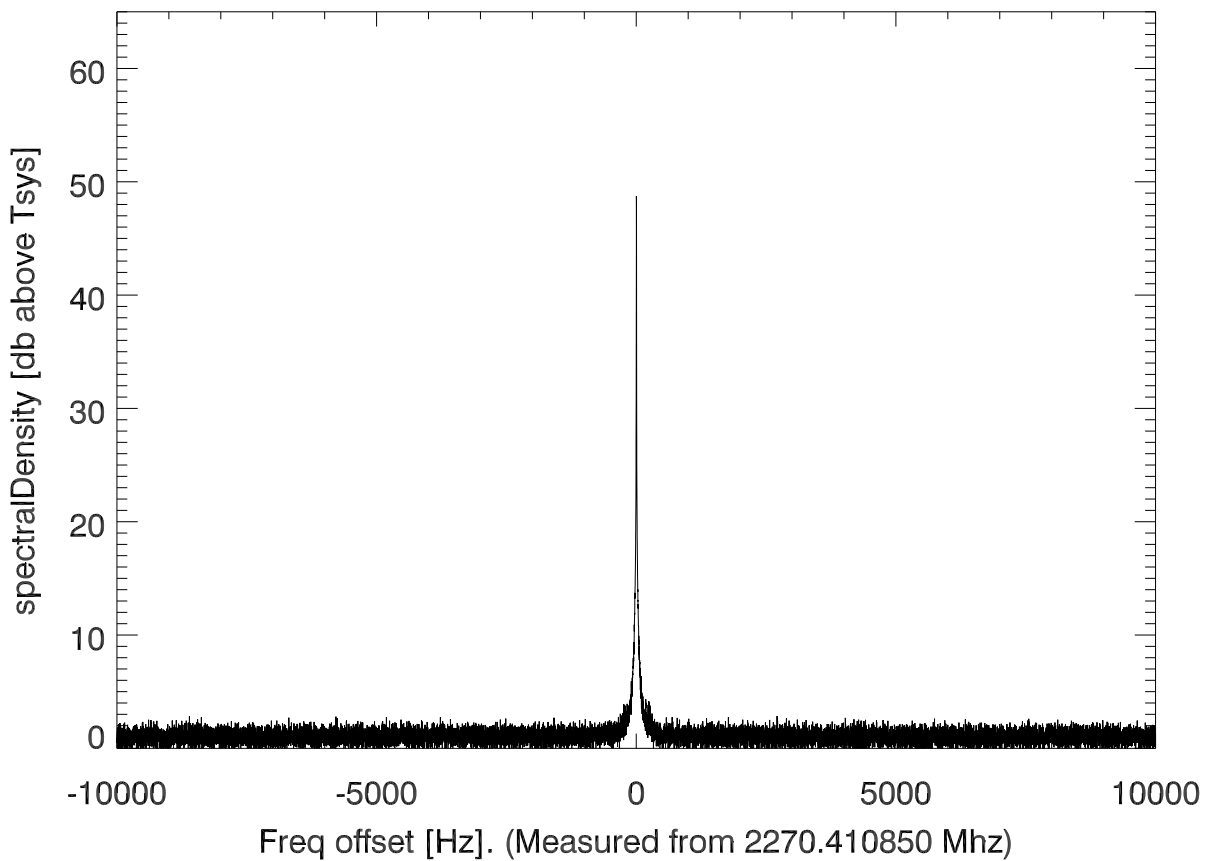

isee3 140624:200902 (UTC). overplot spectra from 50 sec run. PoIA

PoIB

isee3 140624:200902 (UTC) spectra after doppler correction. PolA

isee3 140624:200902 (UTC) spectra after doppler correction. PolB