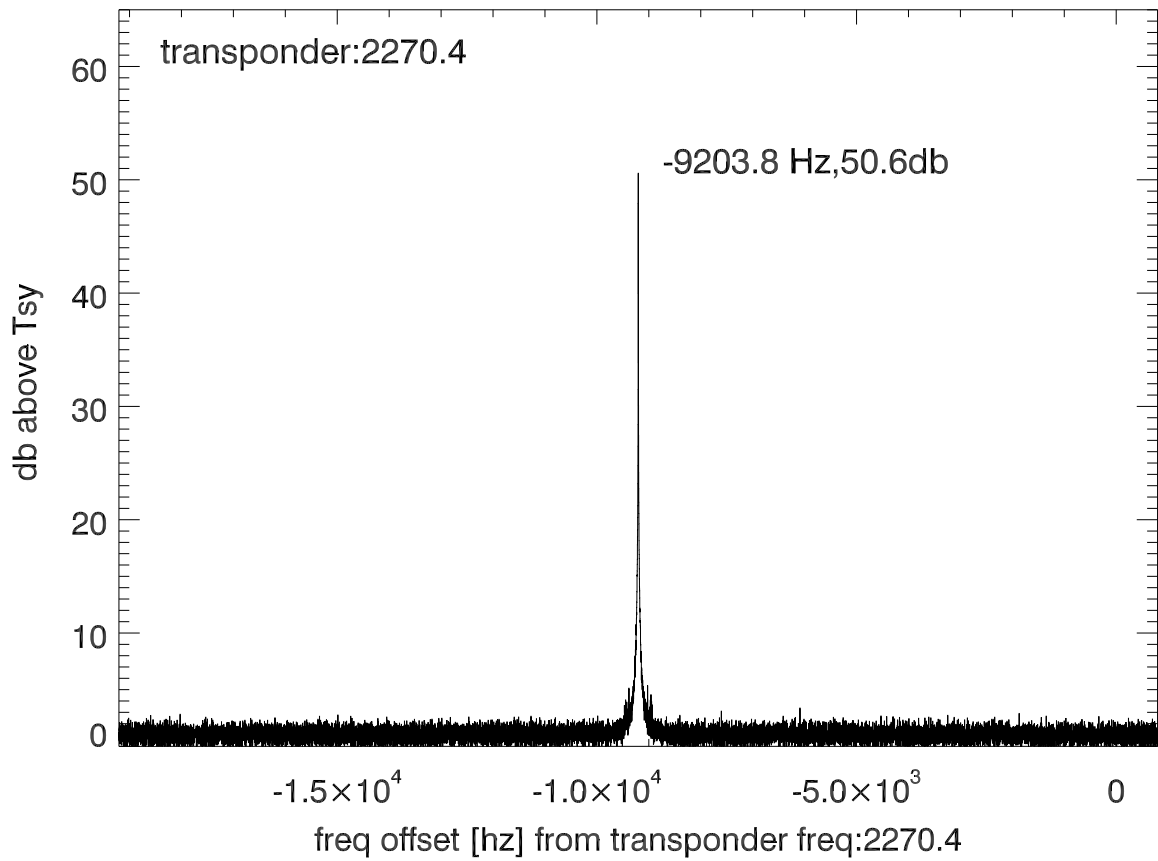

isee3 140624:200902 (UTC). overplot spectra from 50 sec run. PoIA

PoIB

isee3 140624:200902 (UTC) spectra after doppler correction. PolA

isee3 140624:200902 (UTC) spectra after doppler correction. PolB