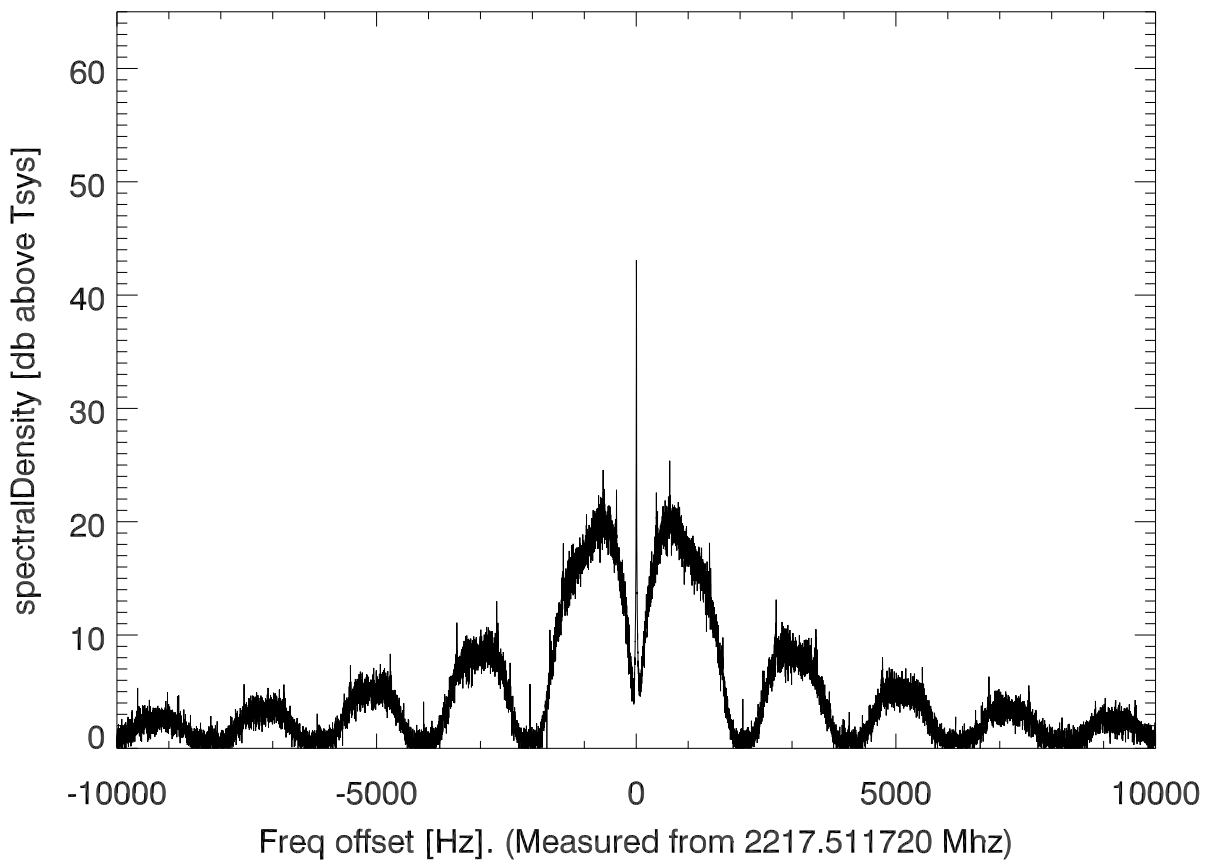

isee3 140624:200902 (UTC). overplot spectra from 50 sec run. PoIA

PoIB

isee3 140624:200902 (UTC) spectra after doppler correction. PoIA

isee3 140624:200902 (UTC) spectra after doppler correction. PoIB