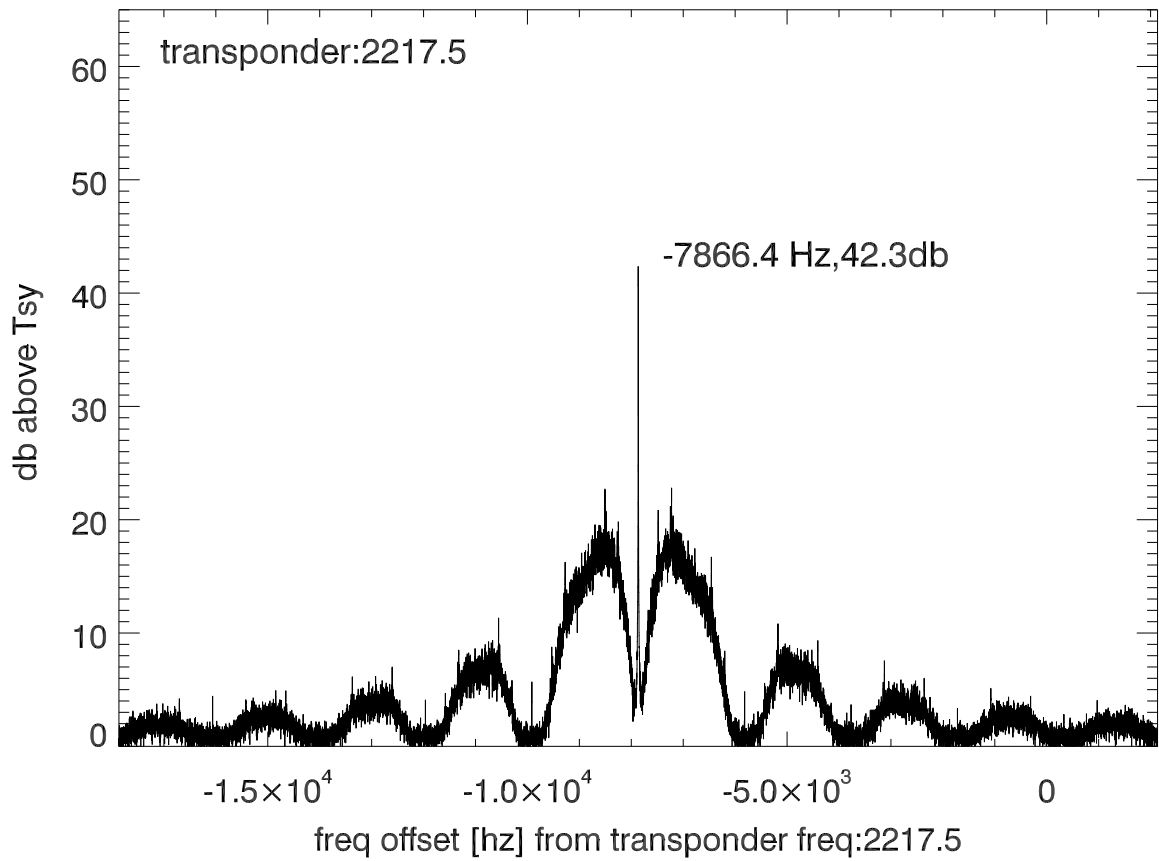

isee3 140624:200902 (UTC). overplot spectra from 50 sec run. PoIA

PoIB

isee3 140624:200902 (UTC) spectra after doppler correction. PoIA

isee3 140624:200902 (UTC) spectra after doppler correction. PoIB