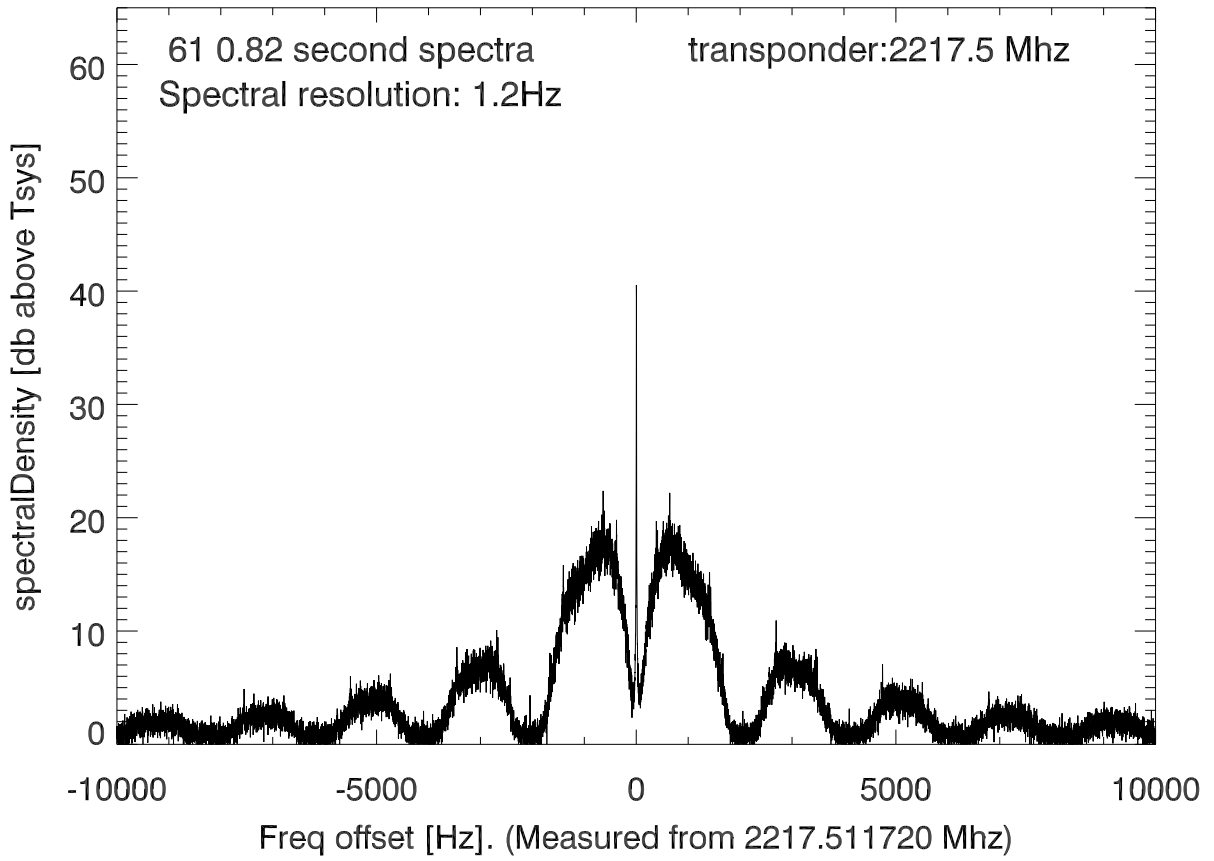

isee3 140624:200902 (UTC). overplot spectra from 50 sec run. PoIA

PoIB

isee3 140624:200902 (UTC) spectra after doppler correction. PoIA

isee3 140624:200902 (UTC) spectra after doppler correction. PoIB