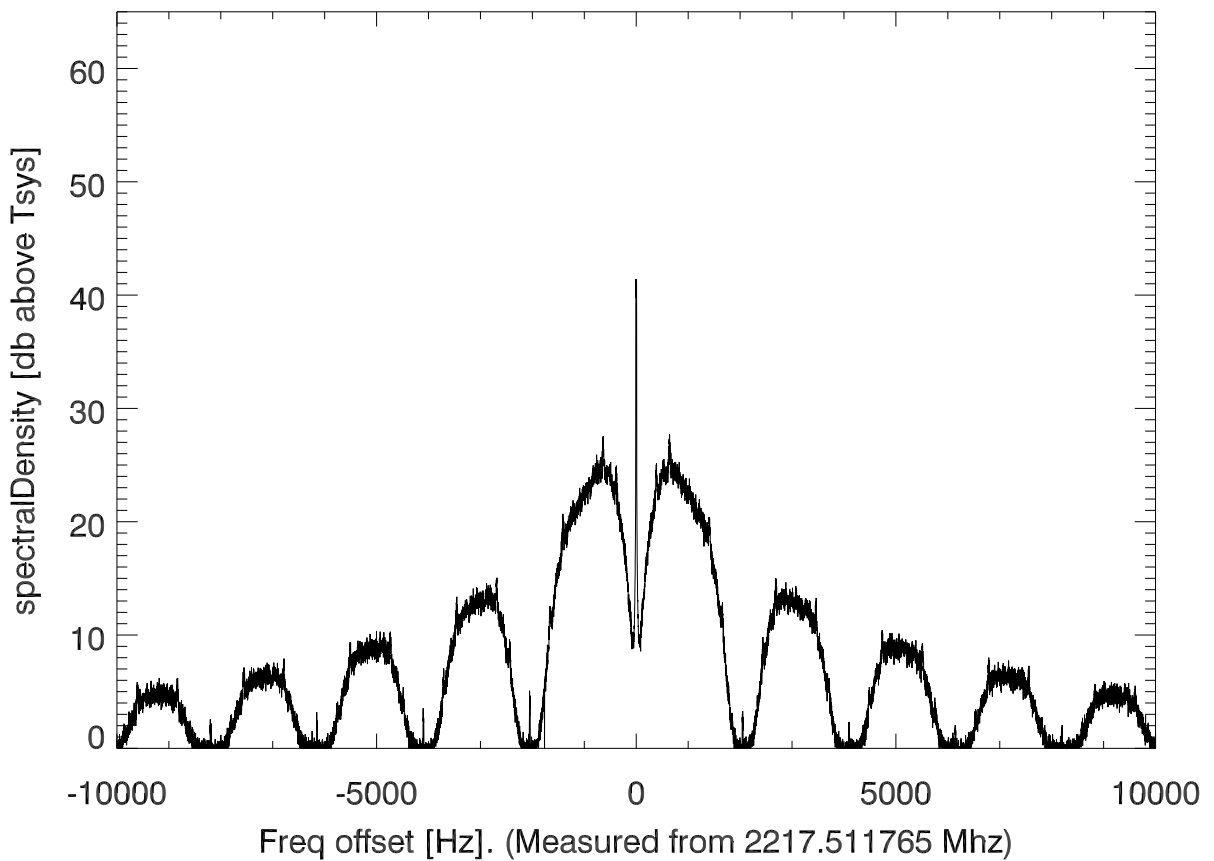

isee3 140624:200519 (UTC). overplot spectra from 77 sec run. PoIA

PoIB

isee3 140624:200519 (UTC) spectra after doppler correction. PoIA

isee3 140624:200519 (UTC) spectra after doppler correction. PoIB