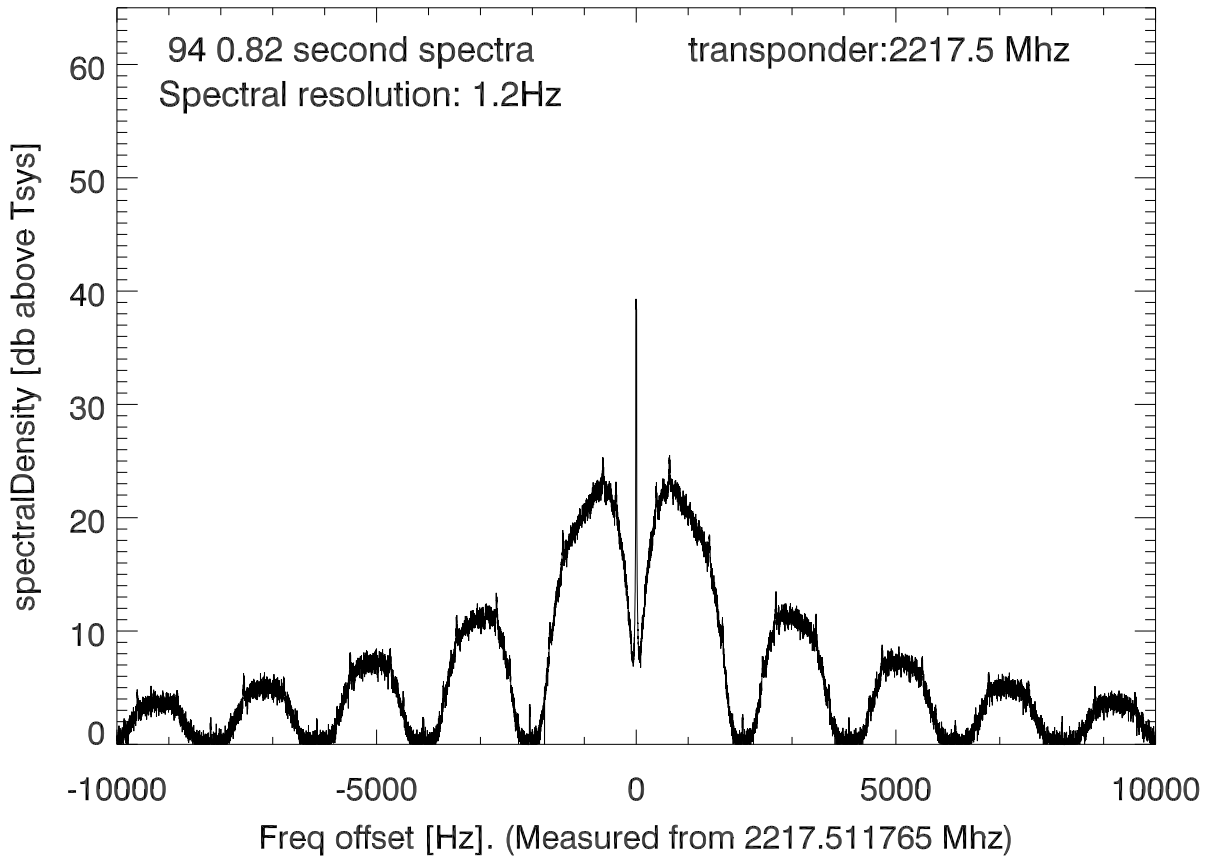

isee3 140624:200519 (UTC). overplot spectra from 77 sec run. PoIA

PoIB

isee3 140624:200519 (UTC) spectra after doppler correction. PoIA

isee3 140624:200519 (UTC) spectra after doppler correction. PoIB