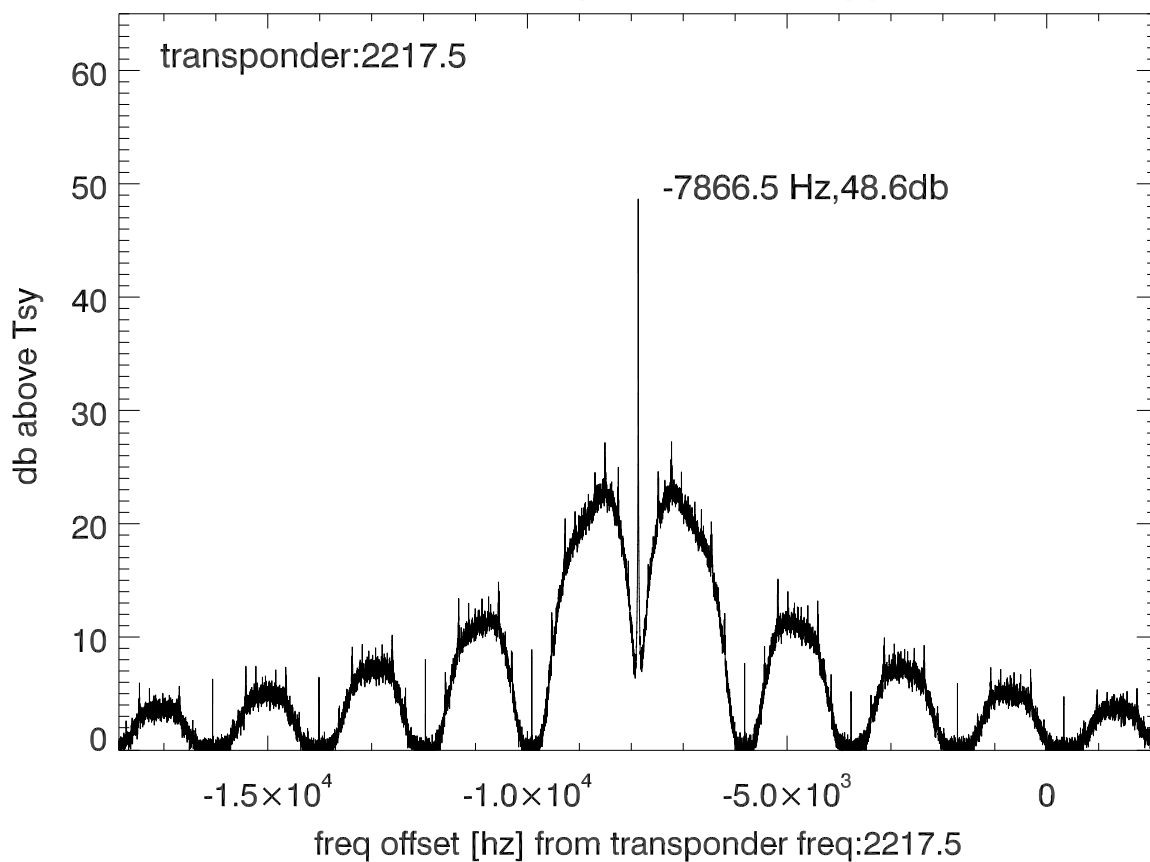

isee3 140624:200519 (UTC). overplot spectra from 77 sec run. PoIA

PoIB

isee3 140624:200519 (UTC) spectra after doppler correction. PoIA

isee3 140624:200519 (UTC) spectra after doppler correction. PoIB