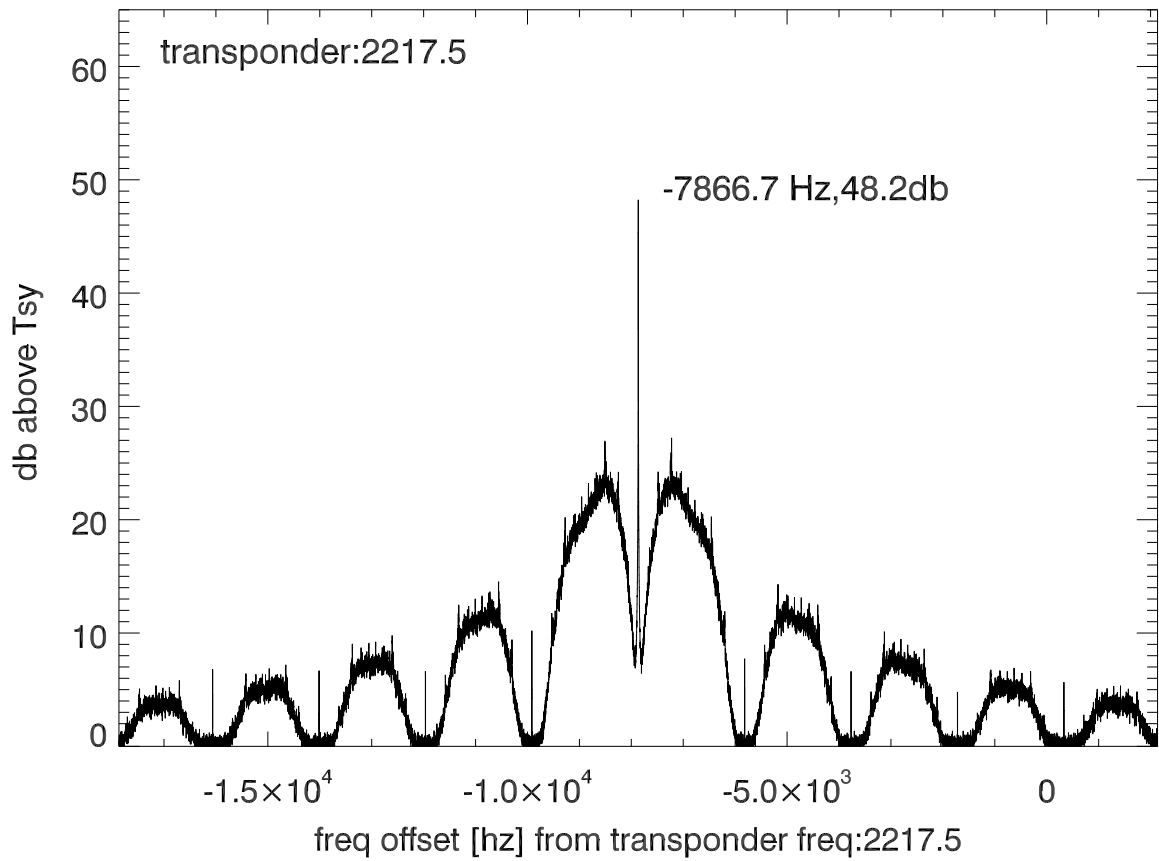

isee3 140624:200020 (UTC). overplot spectra from 88 sec run. PoIA

PoIB

isee3 140624:200020 (UTC) spectra after doppler correction. PoIA

isee3 140624:200020 (UTC) spectra after doppler correction. PoIB