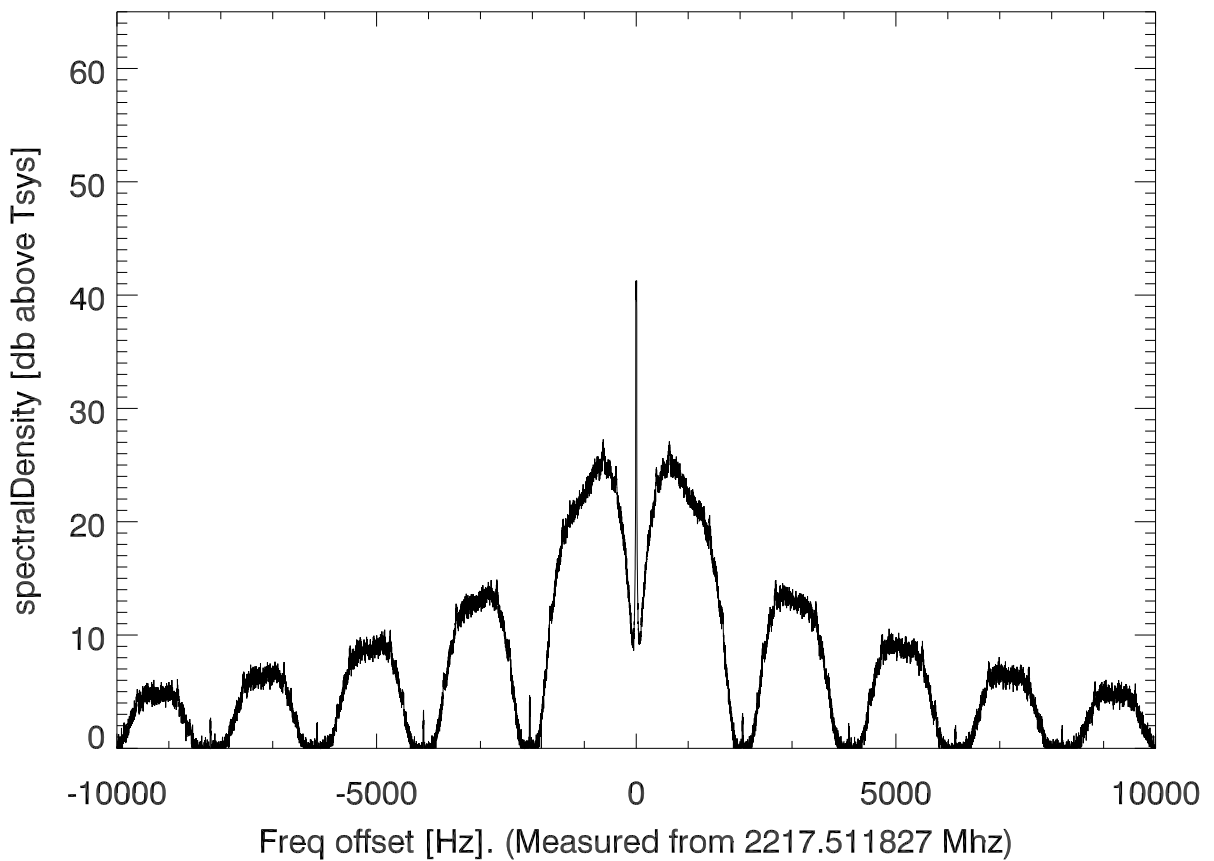

isee3 140624:200020 (UTC). overplot spectra from 88 sec run. PoIA

PoIB

isee3 140624:200020 (UTC) spectra after doppler correction. PoIA

isee3 140624:200020 (UTC) spectra after doppler correction. PoIB