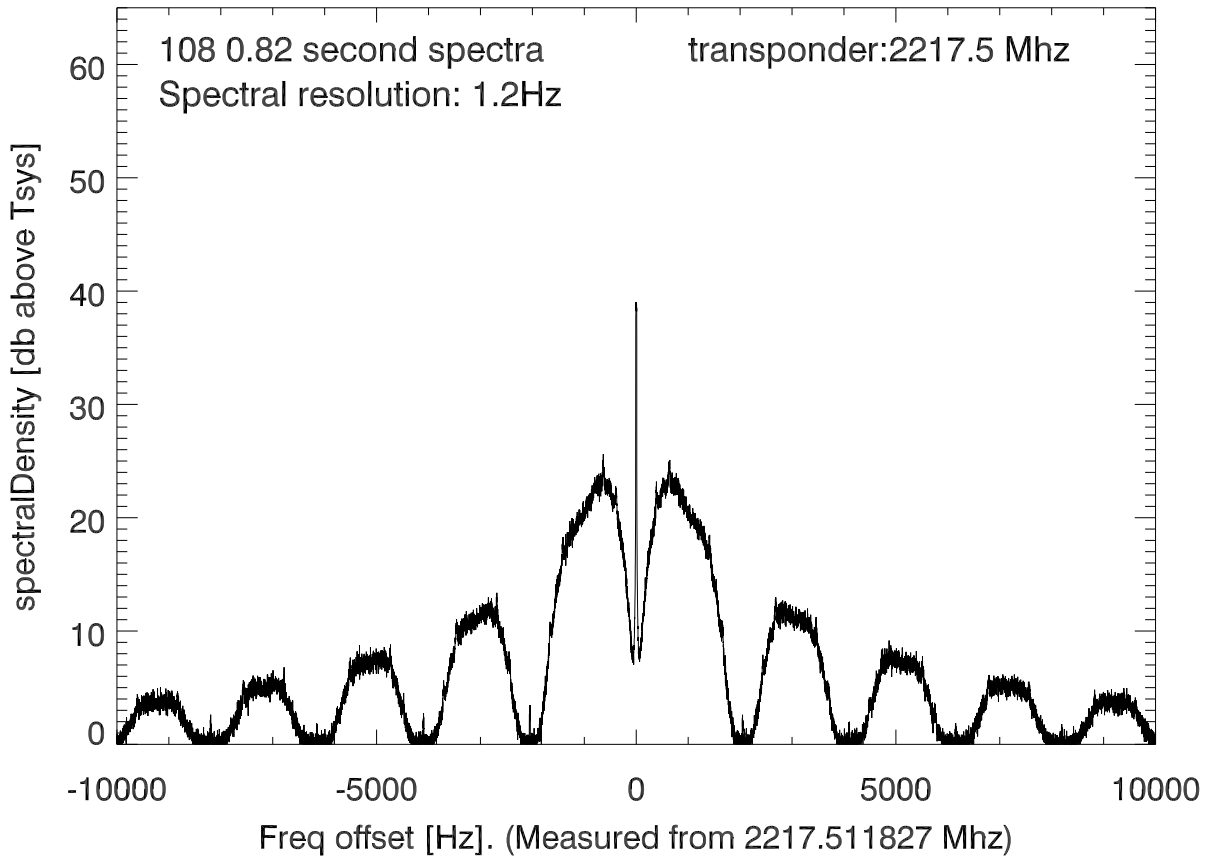

isee3 140624:200020 (UTC). overplot spectra from 88 sec run. PoIA

PoIB

isee3 140624:200020 (UTC) spectra after doppler correction. PoIA

isee3 140624:200020 (UTC) spectra after doppler correction. PoIB