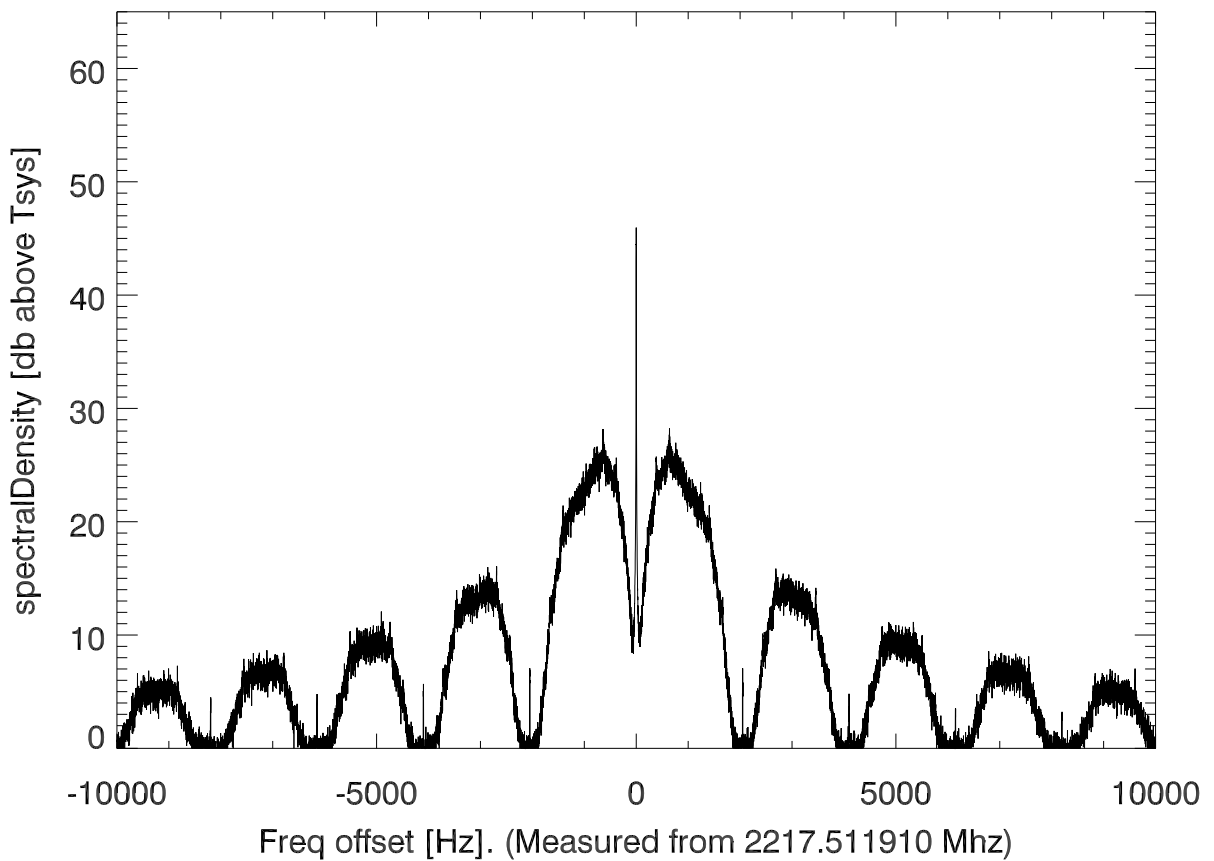

isee3 140624:195427 (UTC). overplot spectra from 33 sec run. PoIA

PoIB

isee3 140624:195427 (UTC) spectra after doppler correction. PoIA

isee3 140624:195427 (UTC) spectra after doppler correction. PoIB