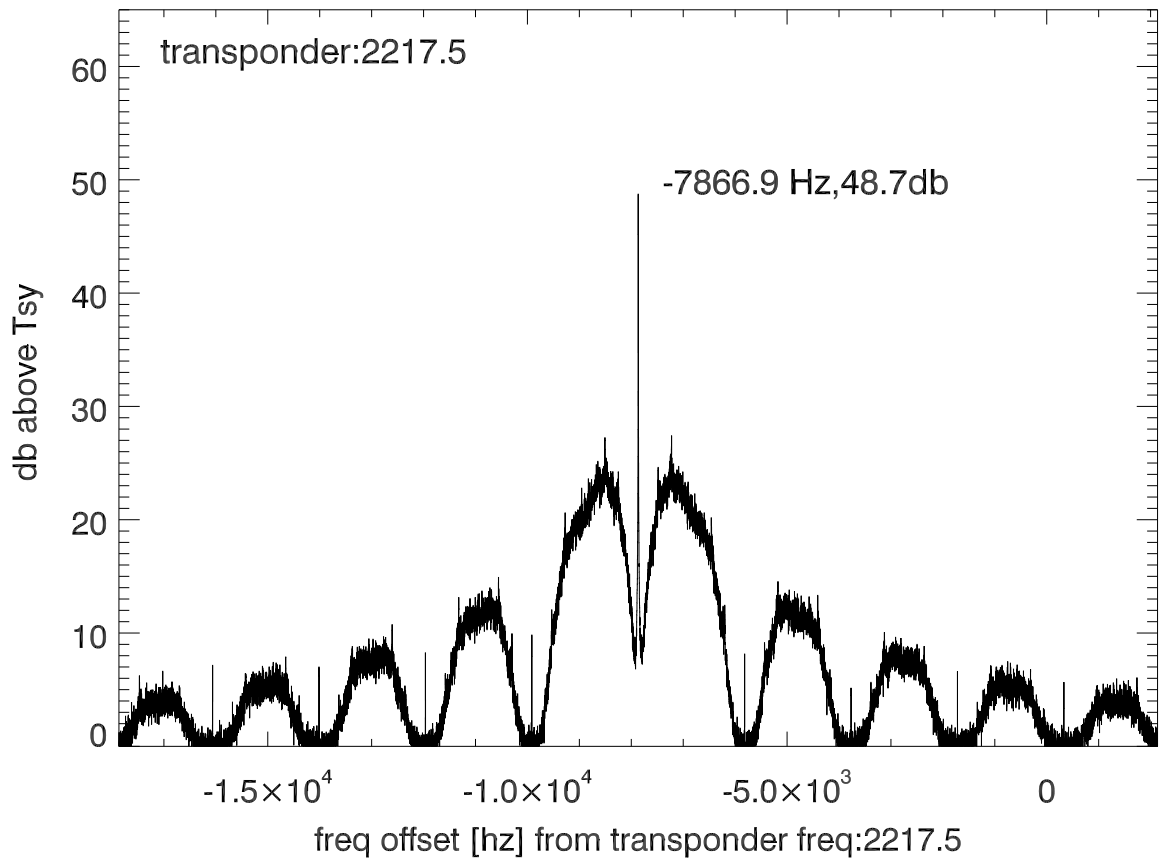

isee3 140624:195427 (UTC). overplot spectra from 33 sec run. PoIA

PoIB

isee3 140624:195427 (UTC) spectra after doppler correction. PoIA

isee3 140624:195427 (UTC) spectra after doppler correction. PoIB