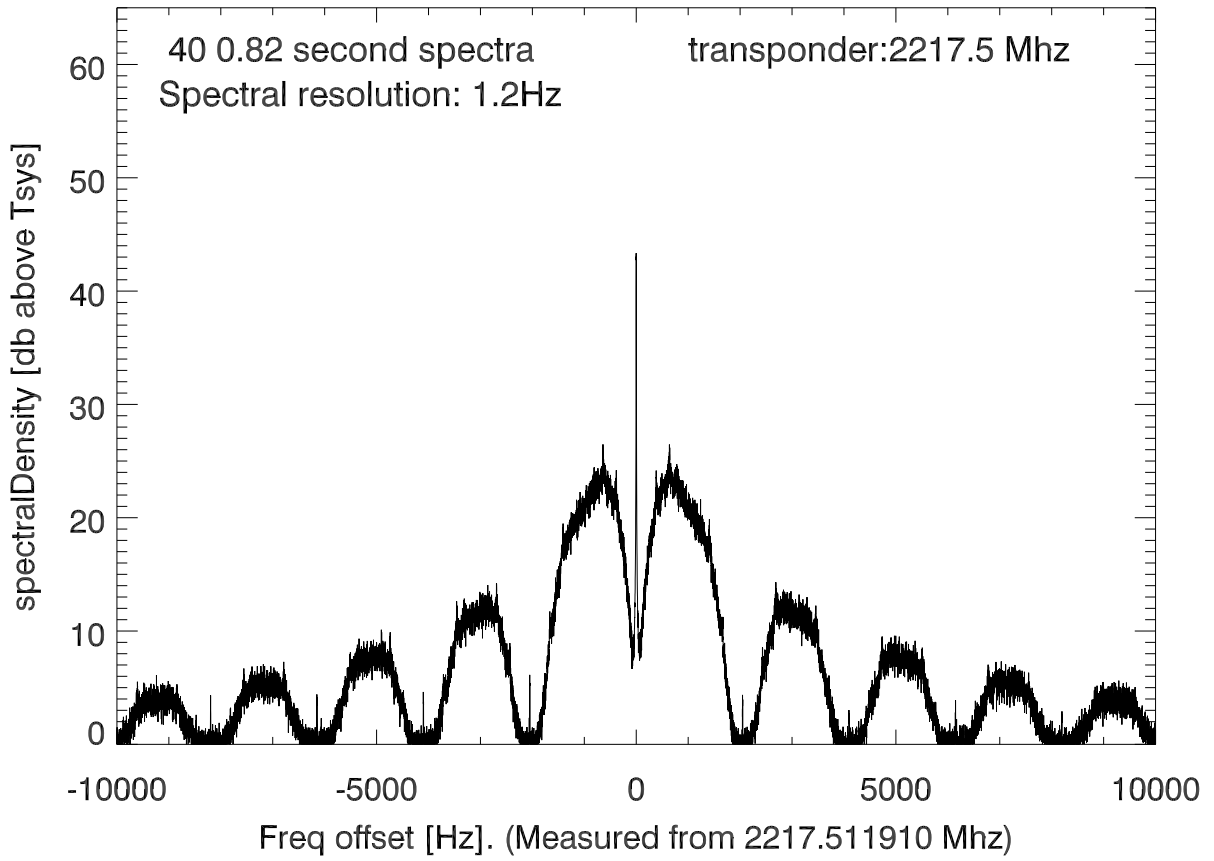

isee3 140624:195427 (UTC). overplot spectra from 33 sec run. PoIA

PoIB

isee3 140624:195427 (UTC) spectra after doppler correction. PoIA

isee3 140624:195427 (UTC) spectra after doppler correction. PoIB