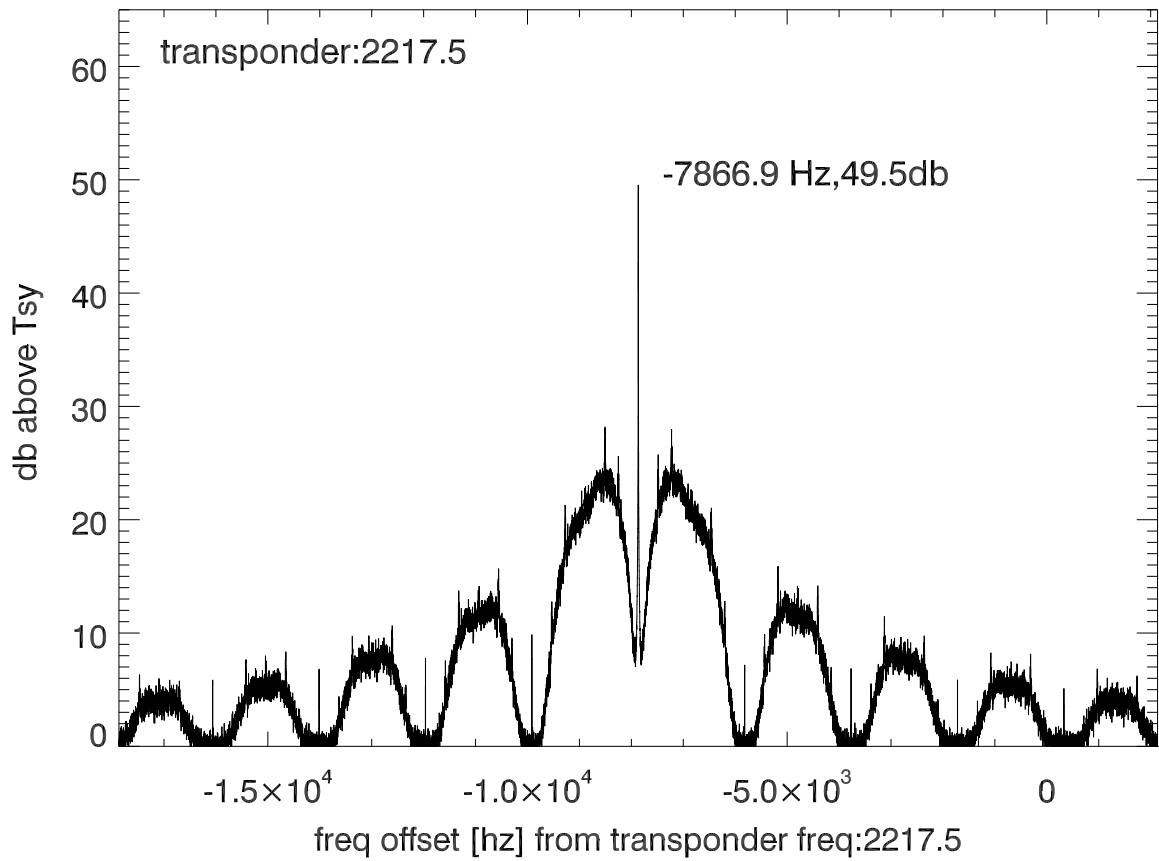

isee3 140624:194709 (UTC). overplot spectra from 44 sec run. PoIA

PoIB

isee3 140624:194709 (UTC) spectra after doppler correction. PoIA

isee3 140624:194709 (UTC) spectra after doppler correction. PoIB