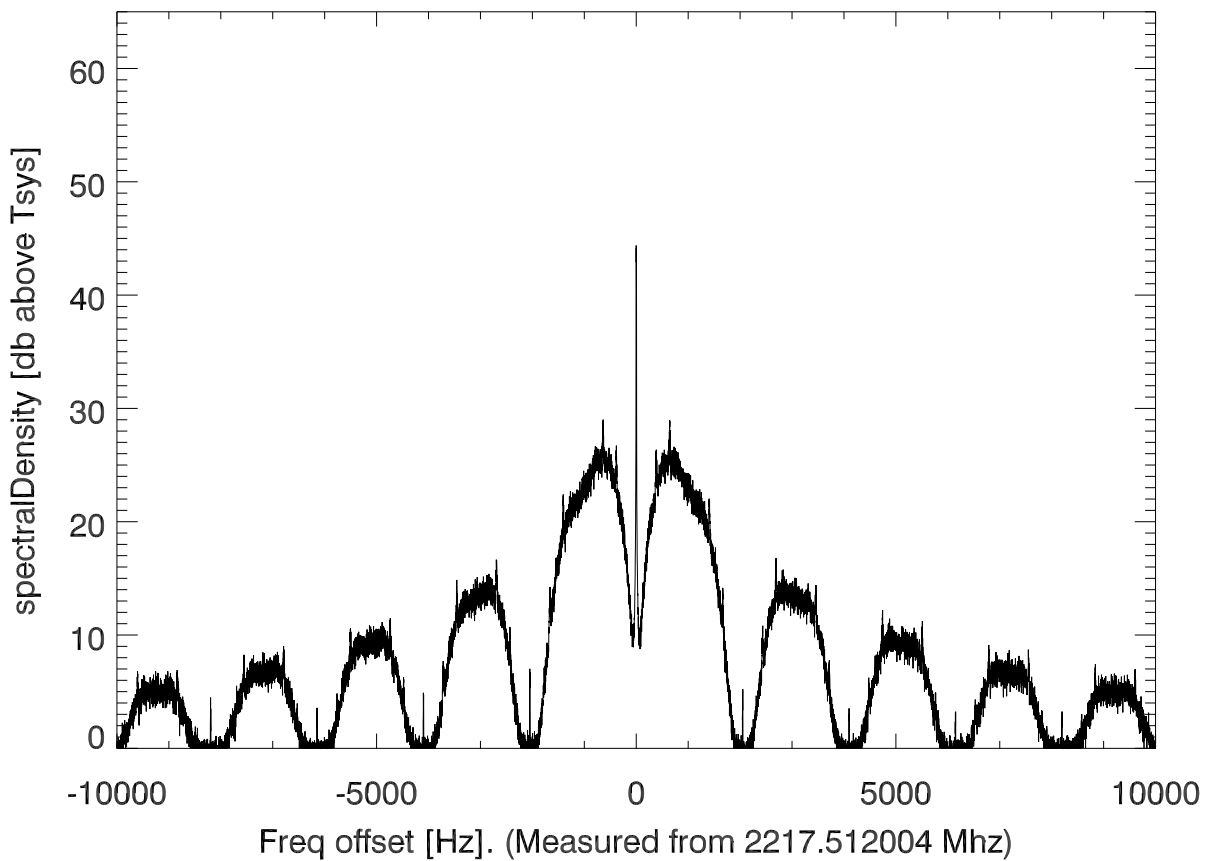

isee3 140624:194709 (UTC). overplot spectra from 44 sec run. PoIA

PoIB

isee3 140624:194709 (UTC) spectra after doppler correction. PoIA

isee3 140624:194709 (UTC) spectra after doppler correction. PoIB