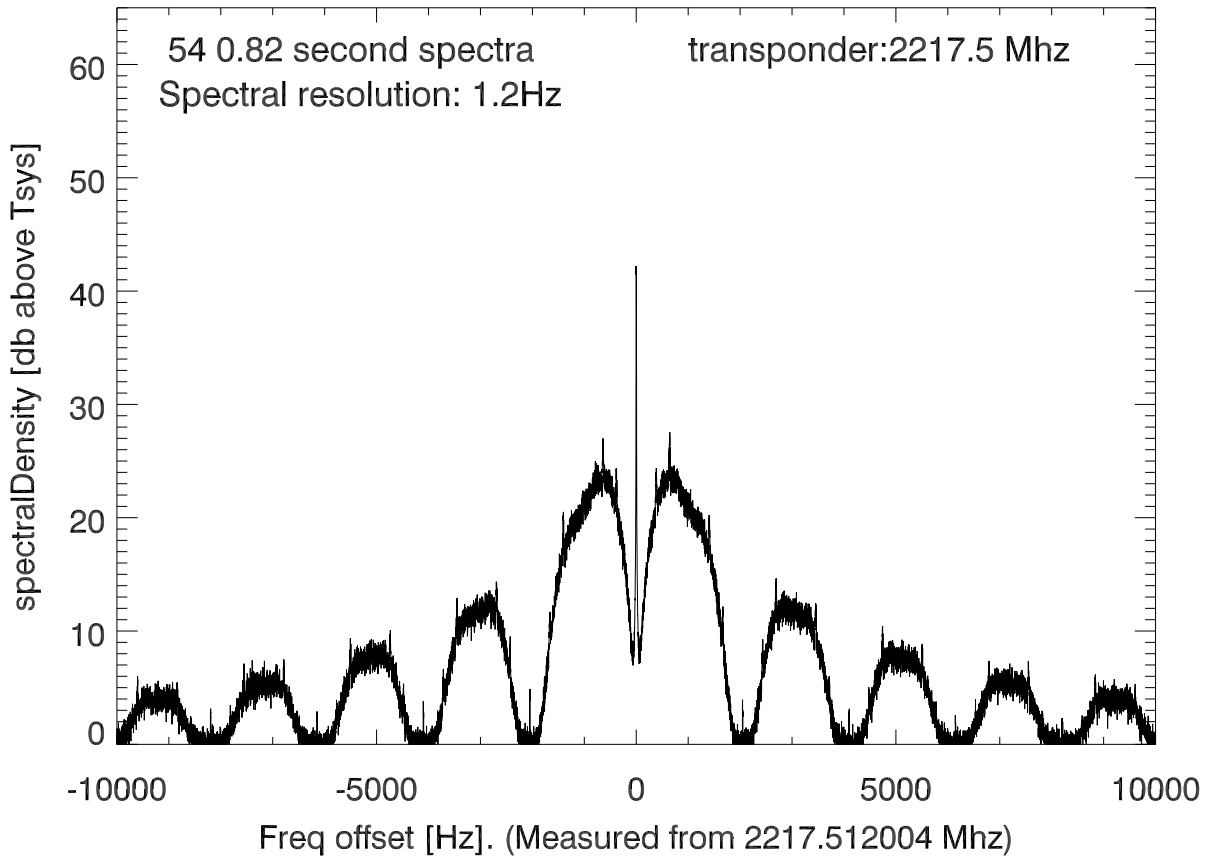

isee3 140624:194709 (UTC). overplot spectra from 44 sec run. PoIA

PoIB

isee3 140624:194709 (UTC) spectra after doppler correction. PoIA

isee3 140624:194709 (UTC) spectra after doppler correction. PoIB