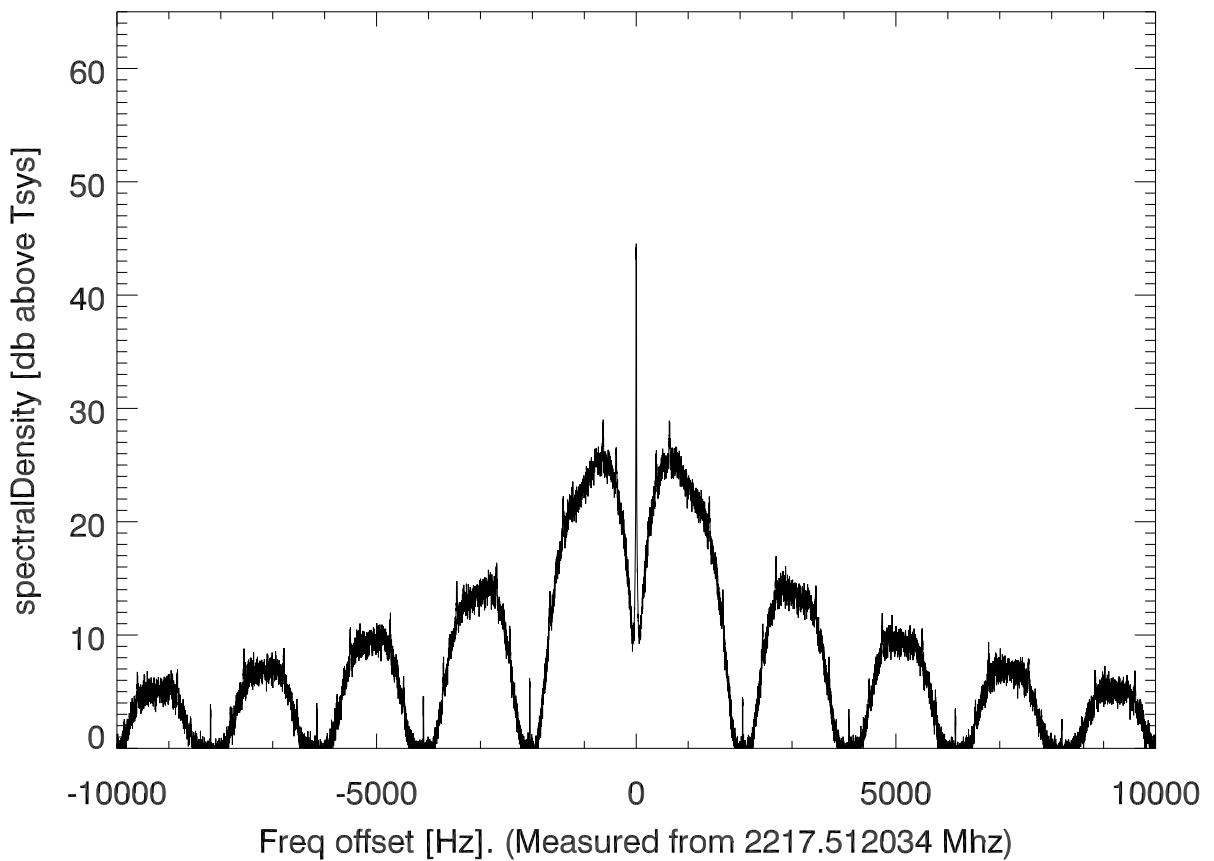

isee3 140624:194457 (UTC). overplot spectra from 46 sec run. PoIA

PoIB

isee3 140624:194457 (UTC) spectra after doppler correction. PoIA

isee3 140624:194457 (UTC) spectra after doppler correction. PoIB