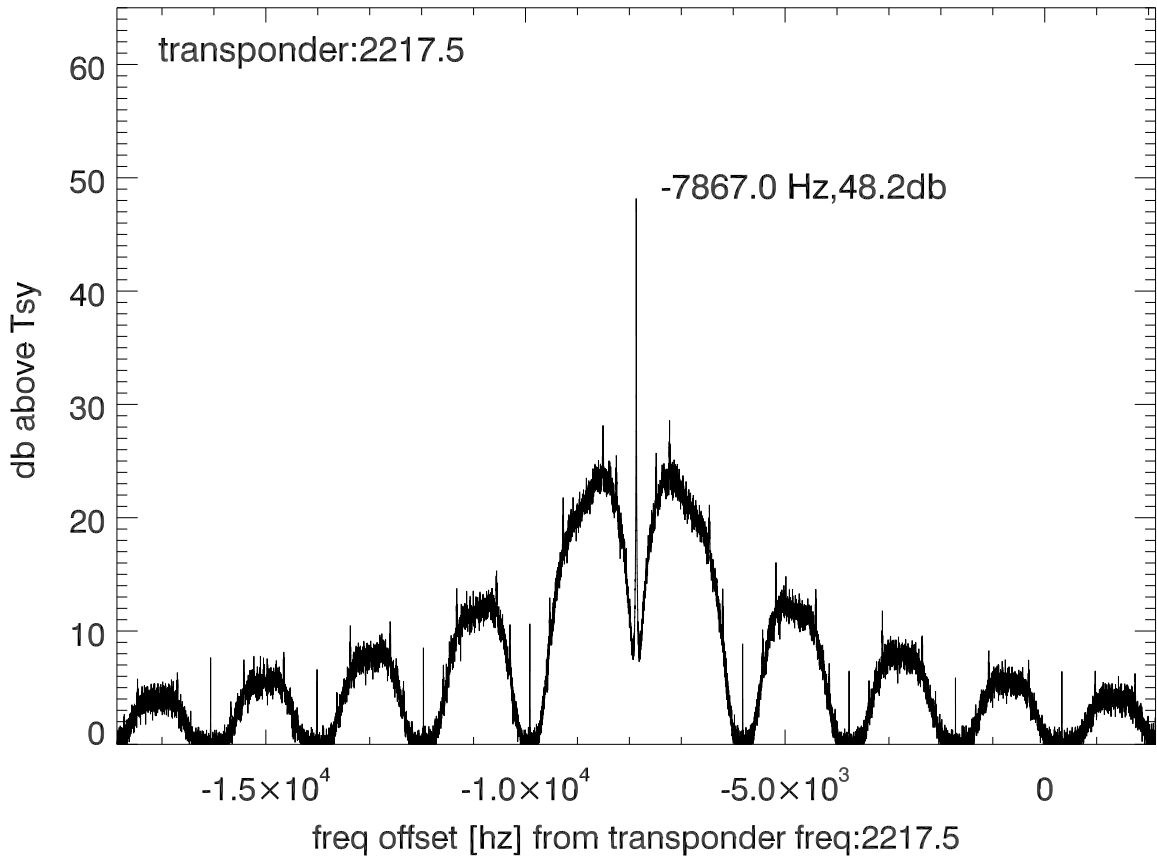

isee3 140624:194457 (UTC). overplot spectra from 46 sec run. PoIA

PoIB

isee3 140624:194457 (UTC) spectra after doppler correction. PoIA

isee3 140624:194457 (UTC) spectra after doppler correction. PoIB