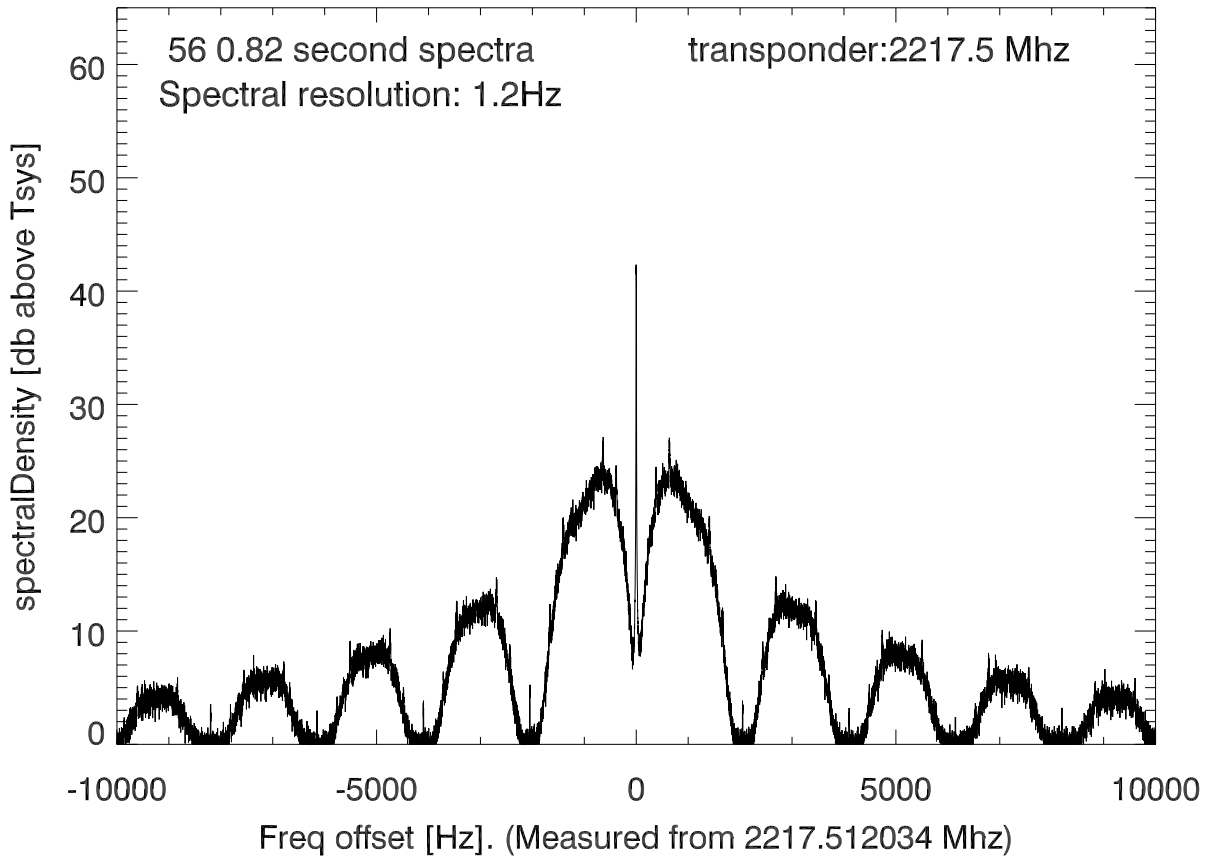

isee3 140624:194457 (UTC). overplot spectra from 46 sec run. PoIA

PoIB

isee3 140624:194457 (UTC) spectra after doppler correction. PoIA

isee3 140624:194457 (UTC) spectra after doppler correction. PoIB