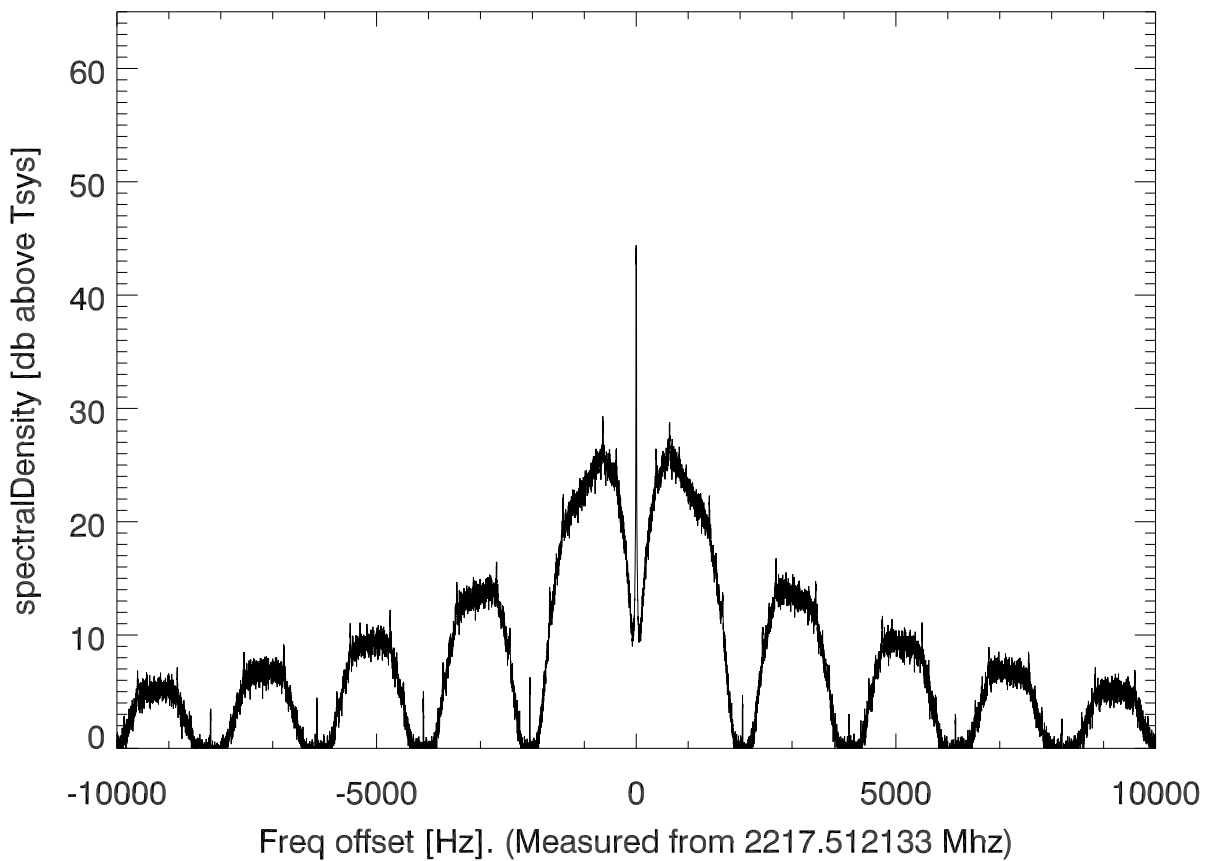

isee3 140624:193730 (UTC). overplot spectra from 48 sec run. PoIA

PoIB

isee3 140624:193730 (UTC) spectra after doppler correction. PoIA

isee3 140624:193730 (UTC) spectra after doppler correction. PoIB