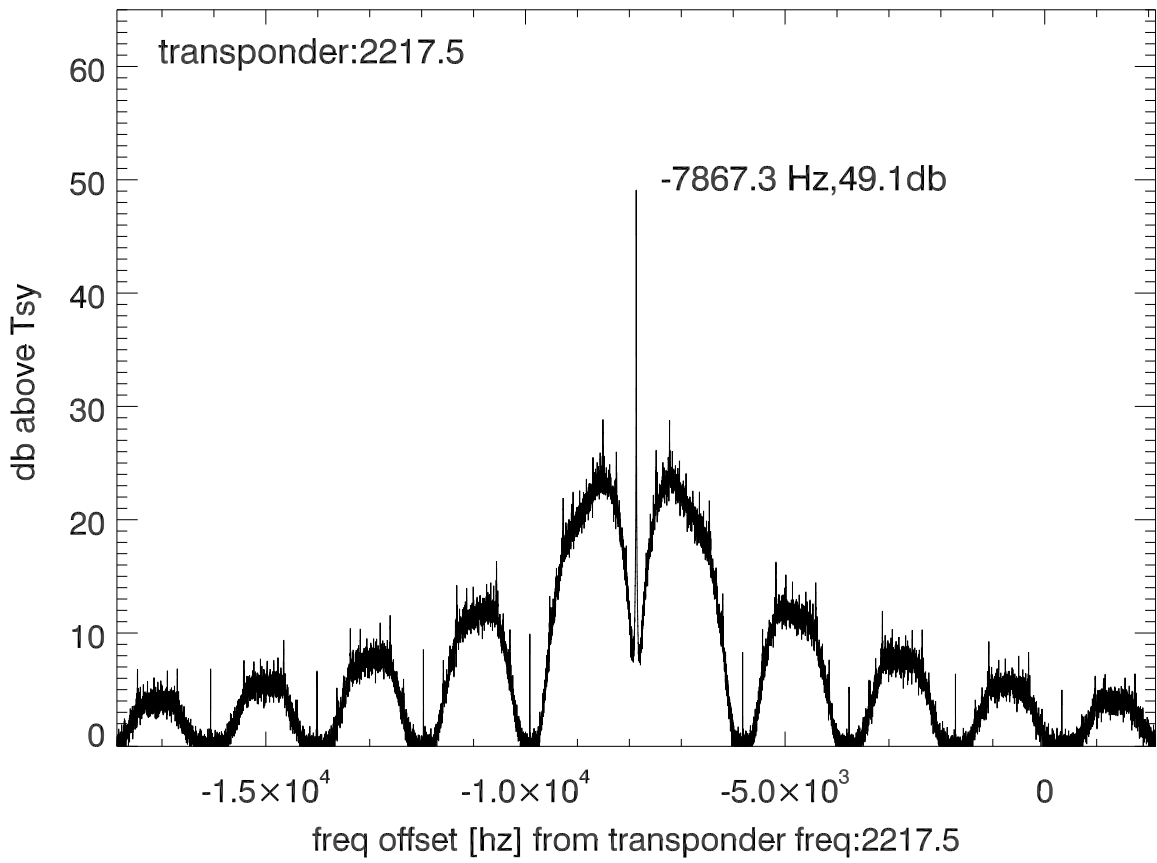

isee3 140624:193730 (UTC). overplot spectra from 48 sec run. PoIA

PoIB

isee3 140624:193730 (UTC) spectra after doppler correction. PoIA

isee3 140624:193730 (UTC) spectra after doppler correction. PoIB