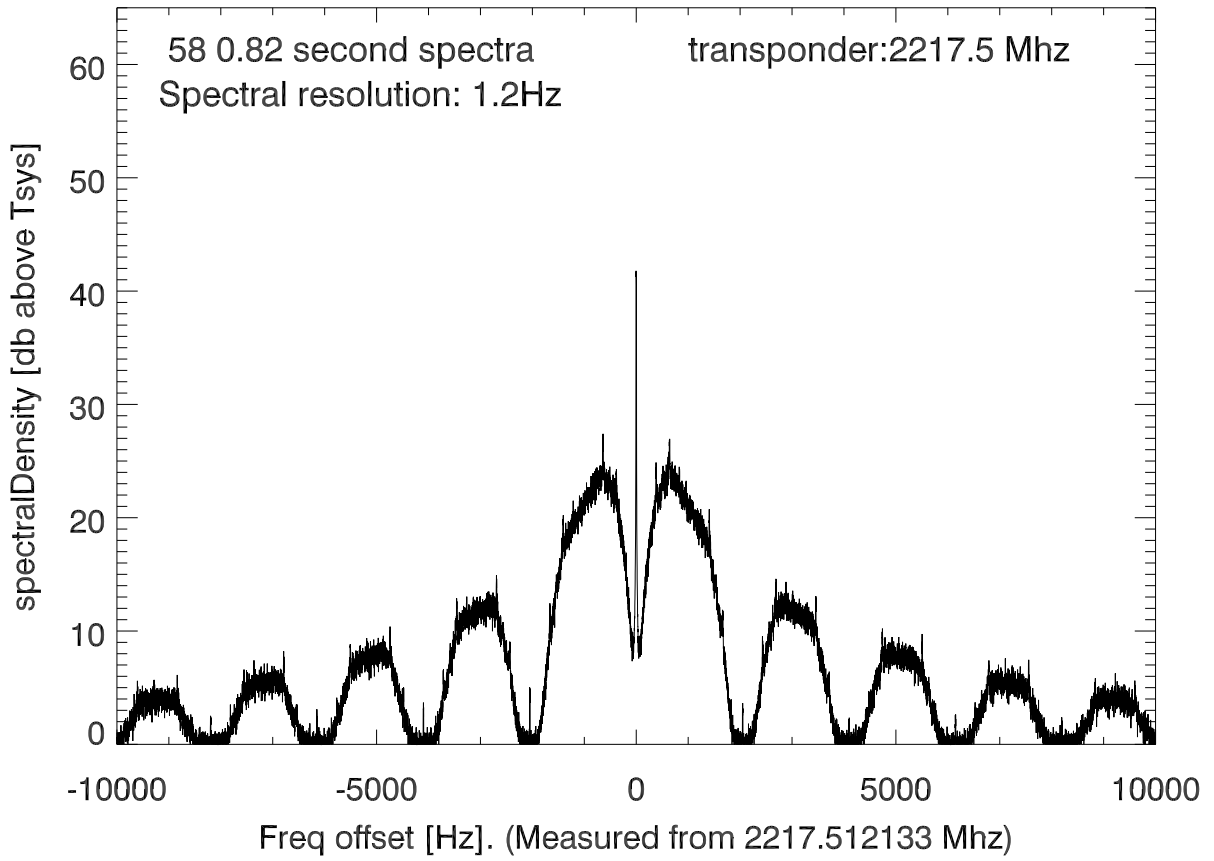

isee3 140624:193730 (UTC). overplot spectra from 48 sec run. PoIA

PoIB

isee3 140624:193730 (UTC) spectra after doppler correction. PoIA

isee3 140624:193730 (UTC) spectra after doppler correction. PoIB