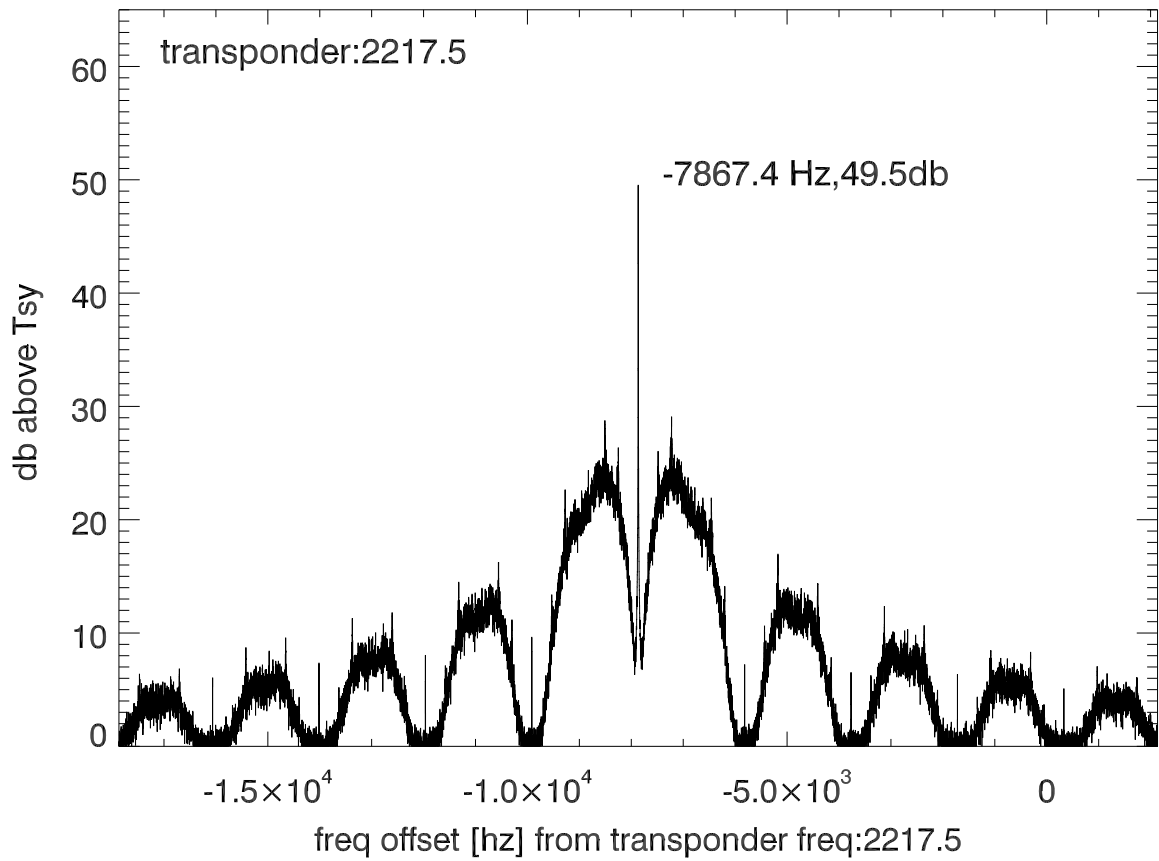

isee3 140624:193239 (UTC). overplot spectra from 30 sec run. PoIA

PoIB

isee3 140624:193239 (UTC) spectra after doppler correction. PoIA

isee3 140624:193239 (UTC) spectra after doppler correction. PoIB