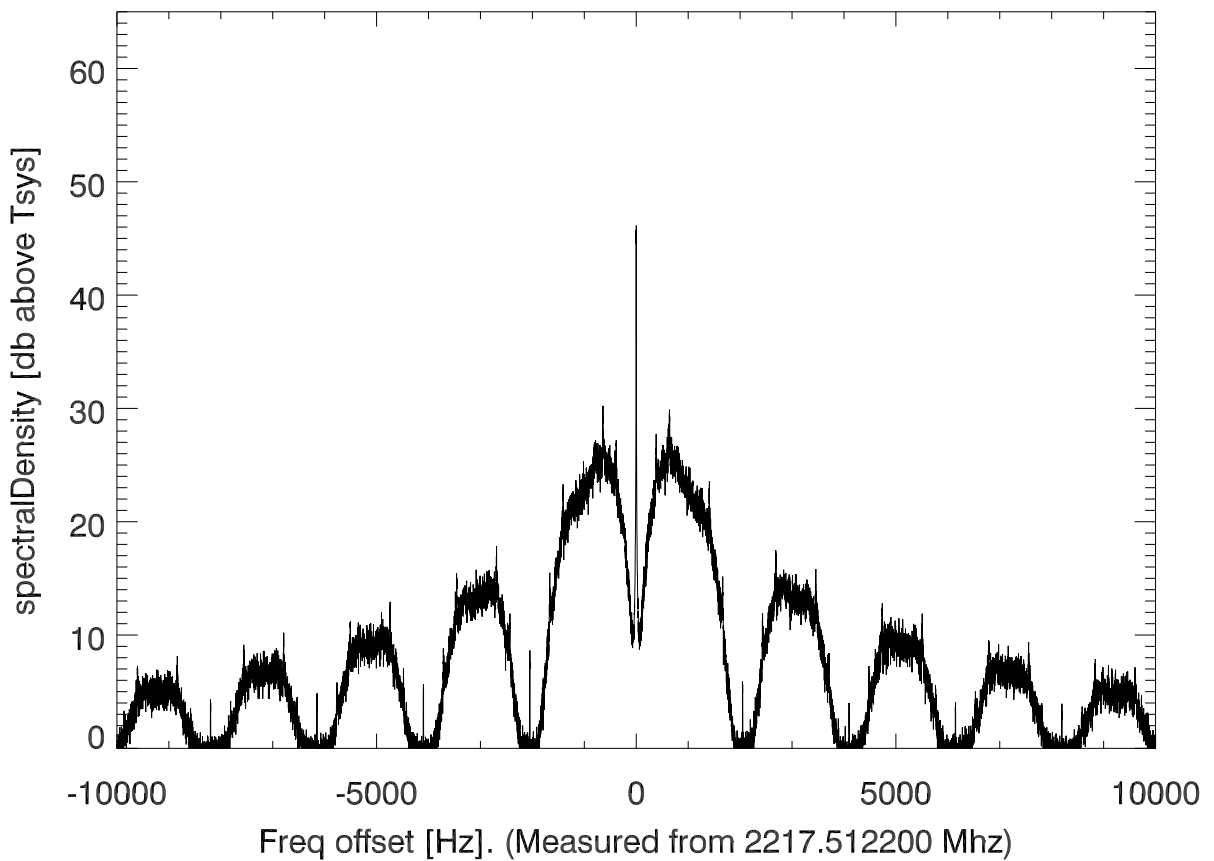

isee3 140624:193239 (UTC). overplot spectra from 30 sec run. PoIA

PoIB

isee3 140624:193239 (UTC) spectra after doppler correction. PoIA

isee3 140624:193239 (UTC) spectra after doppler correction. PoIB