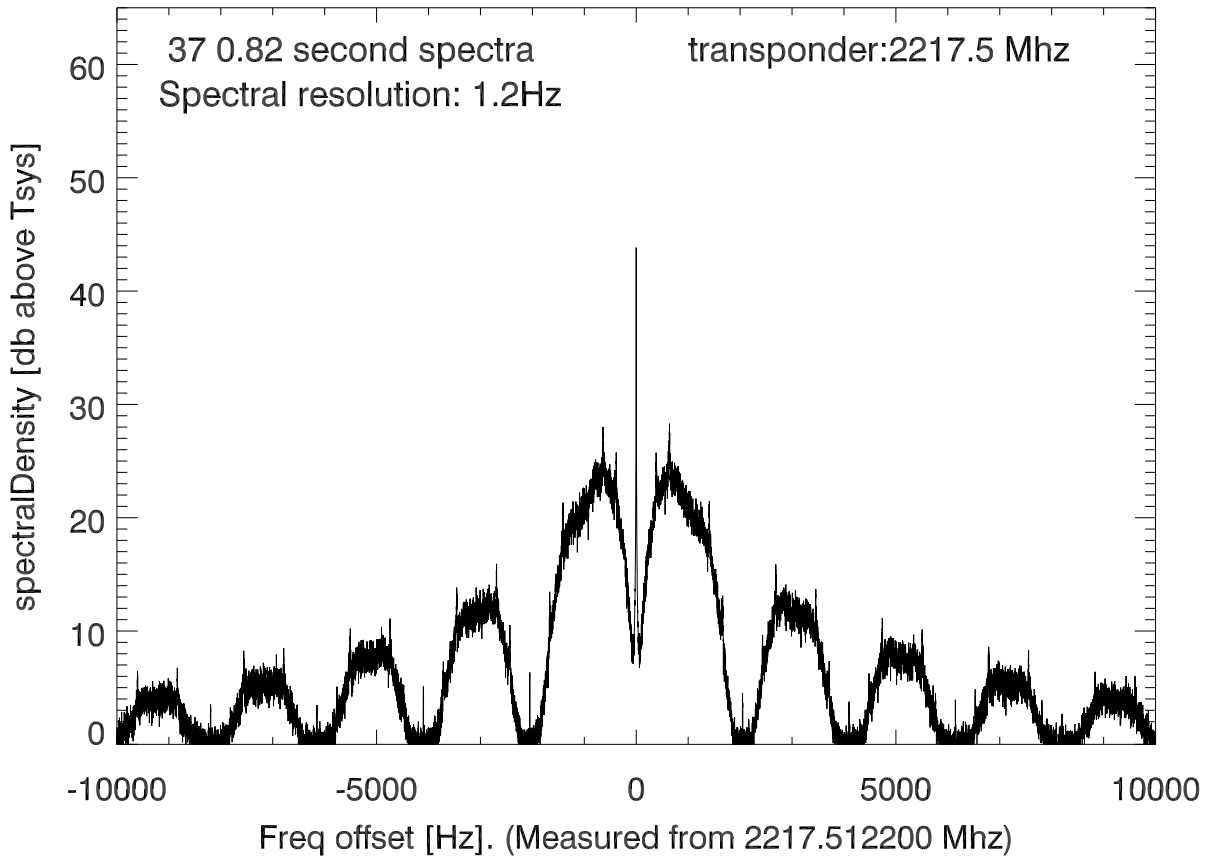

isee3 140624:193239 (UTC). overplot spectra from 30 sec run. PoIA

PoIB

isee3 140624:193239 (UTC) spectra after doppler correction. PoIA

isee3 140624:193239 (UTC) spectra after doppler correction. PoIB