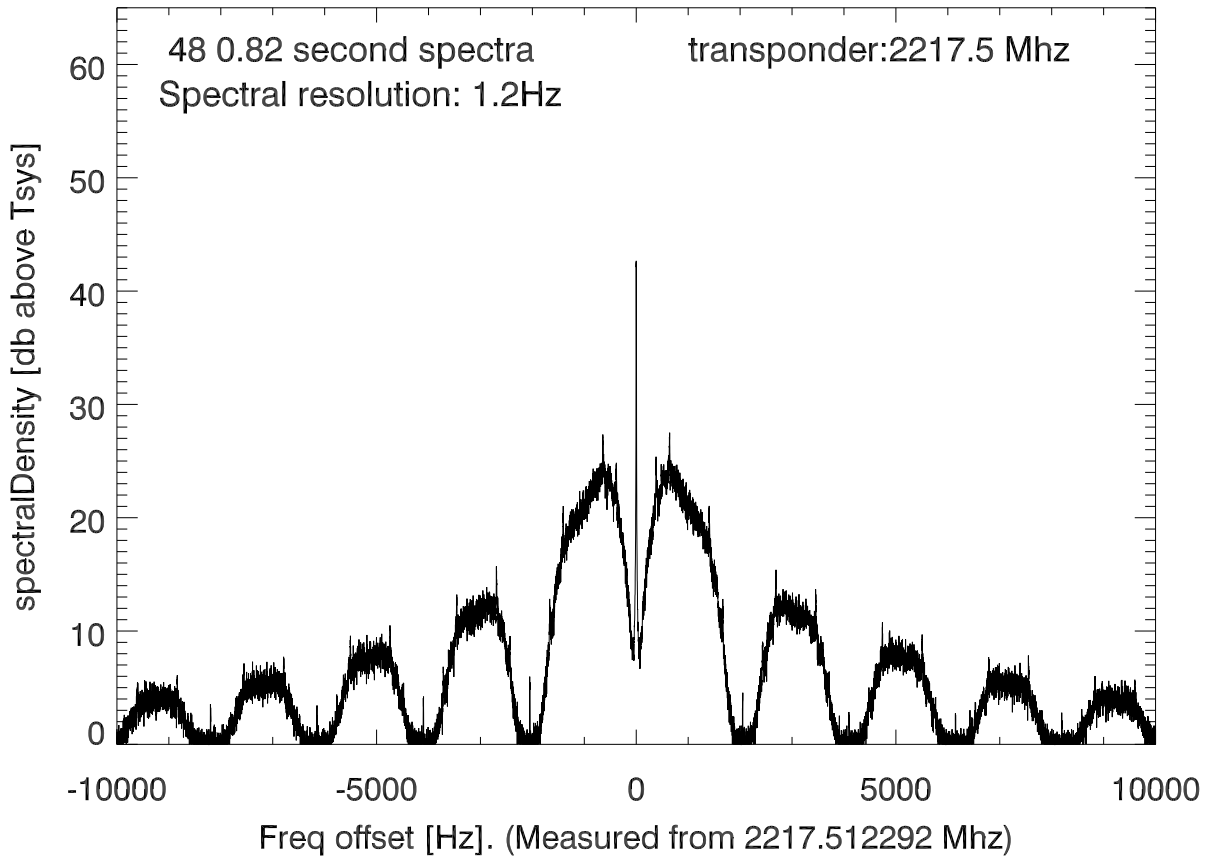

isee3 140624:192537 (UTC). overplot spectra from 39 sec run. PoIA

PoIB

isee3 140624:192537 (UTC) spectra after doppler correction. PoIA

isee3 140624:192537 (UTC) spectra after doppler correction. PoIB