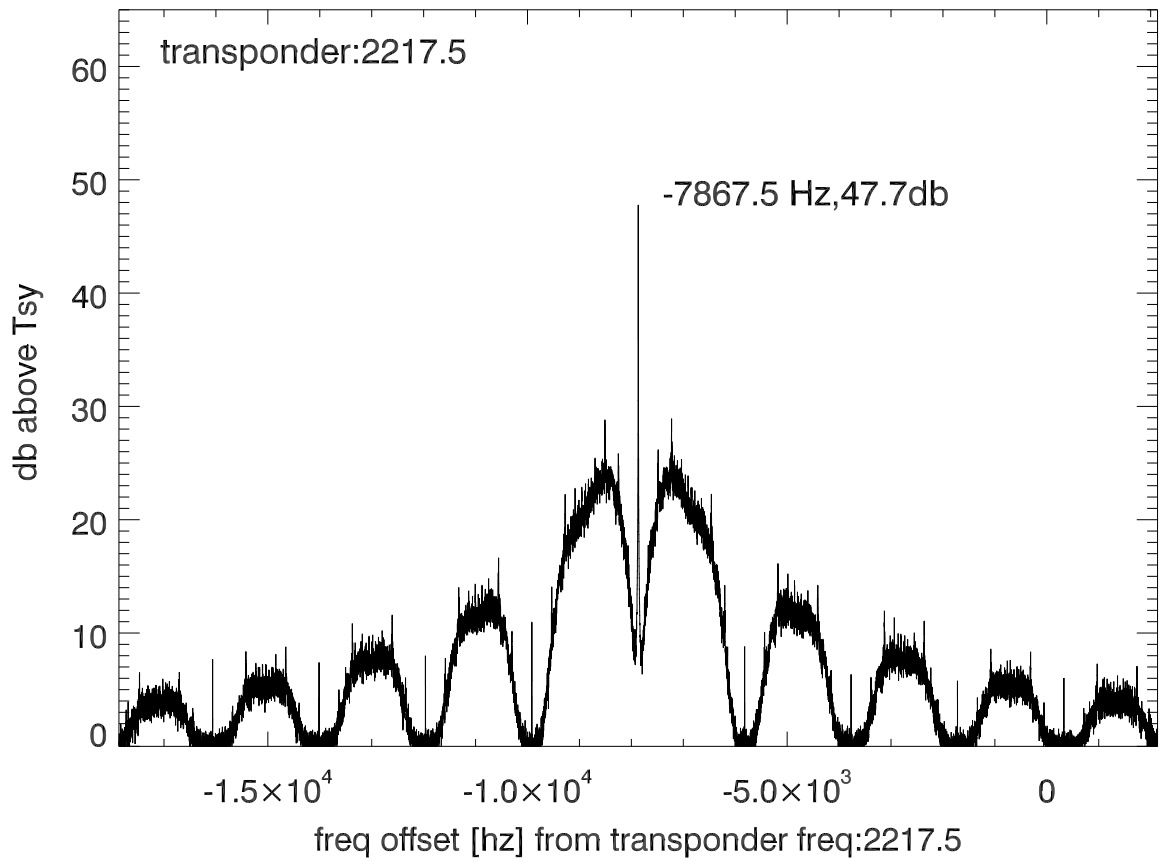

isee3 140624:192537 (UTC). overplot spectra from 39 sec run. PoIA

PoIB

isee3 140624:192537 (UTC) spectra after doppler correction. PoIA

isee3 140624:192537 (UTC) spectra after doppler correction. PoIB