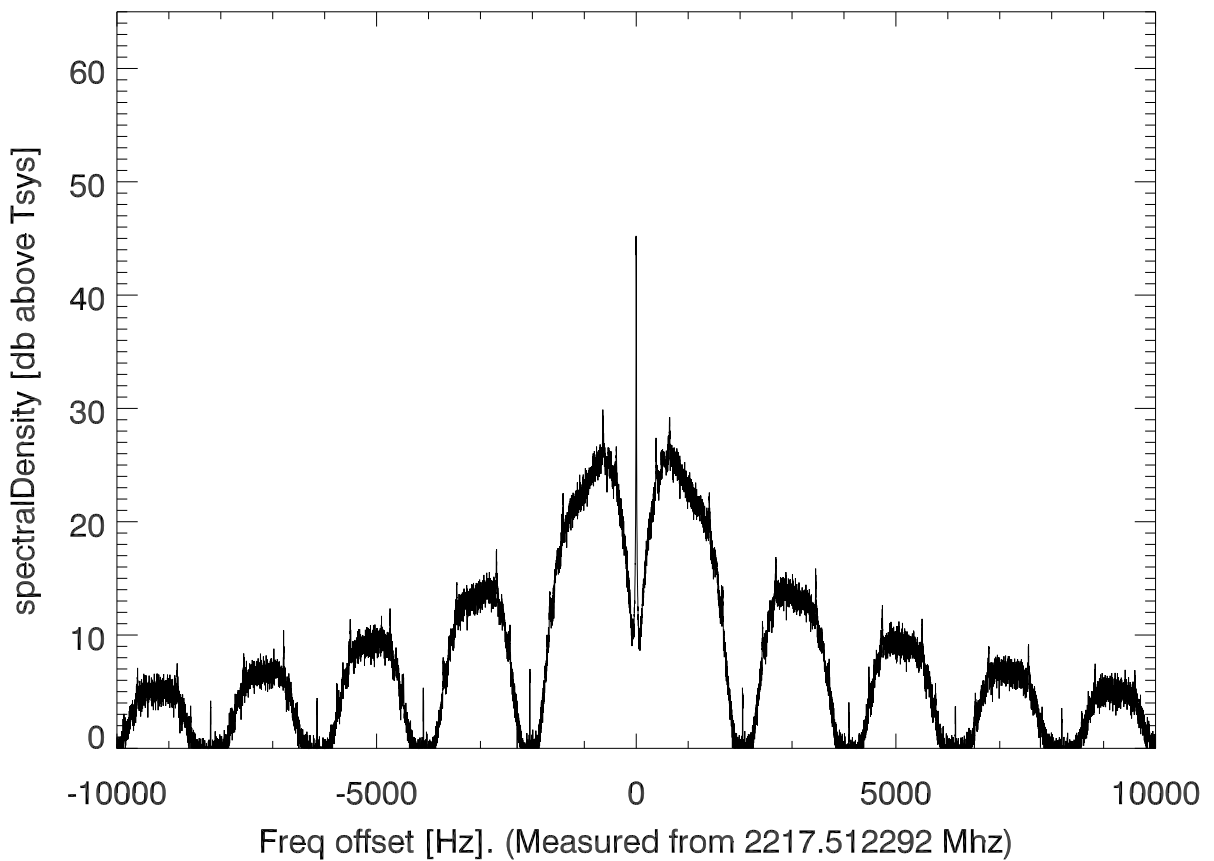

isee3 140624:192537 (UTC). overplot spectra from 39 sec run. PoIA

PoIB

isee3 140624:192537 (UTC) spectra after doppler correction. PoIA

isee3 140624:192537 (UTC) spectra after doppler correction. PoIB