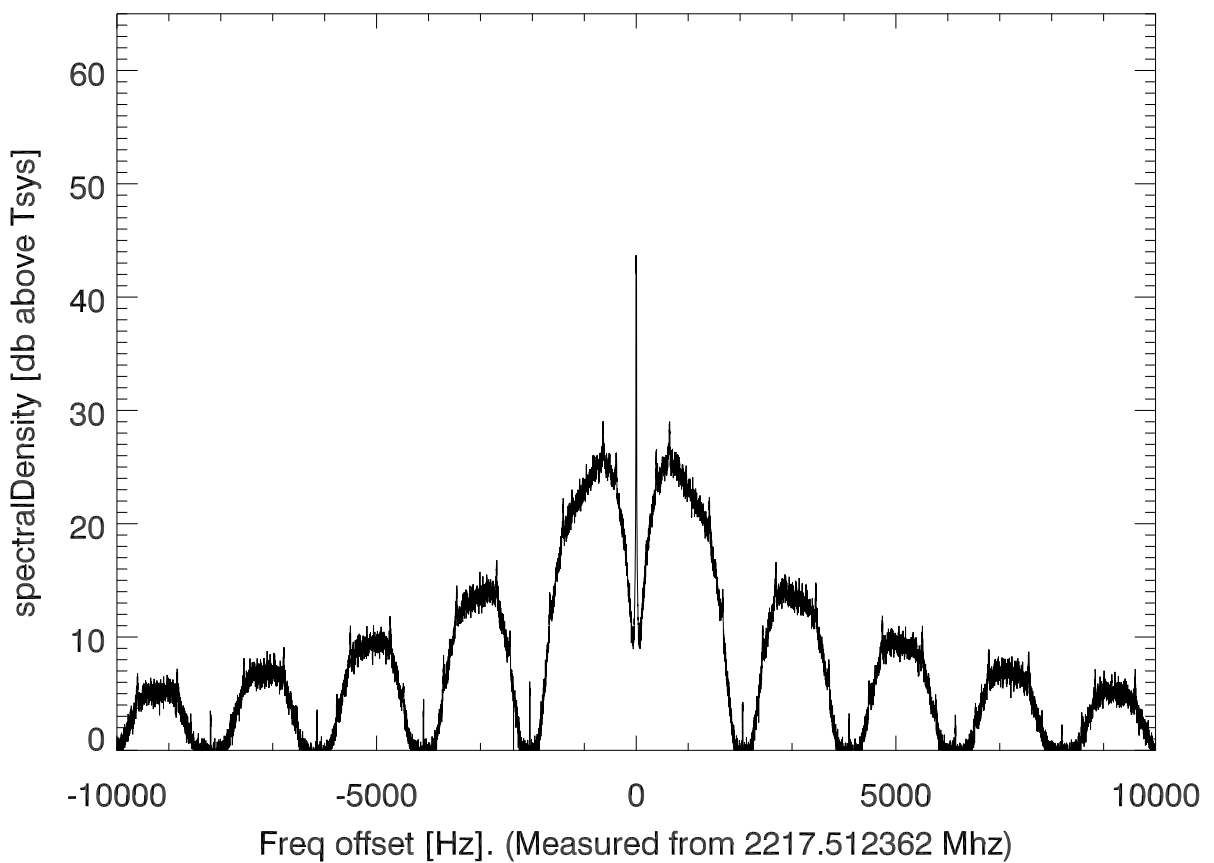

isee3 140624:192019 (UTC). overplot spectra from 57 sec run. PoIA

PoIB

isee3 140624:192019 (UTC) spectra after doppler correction. PoIA

isee3 140624:192019 (UTC) spectra after doppler correction. PoIB