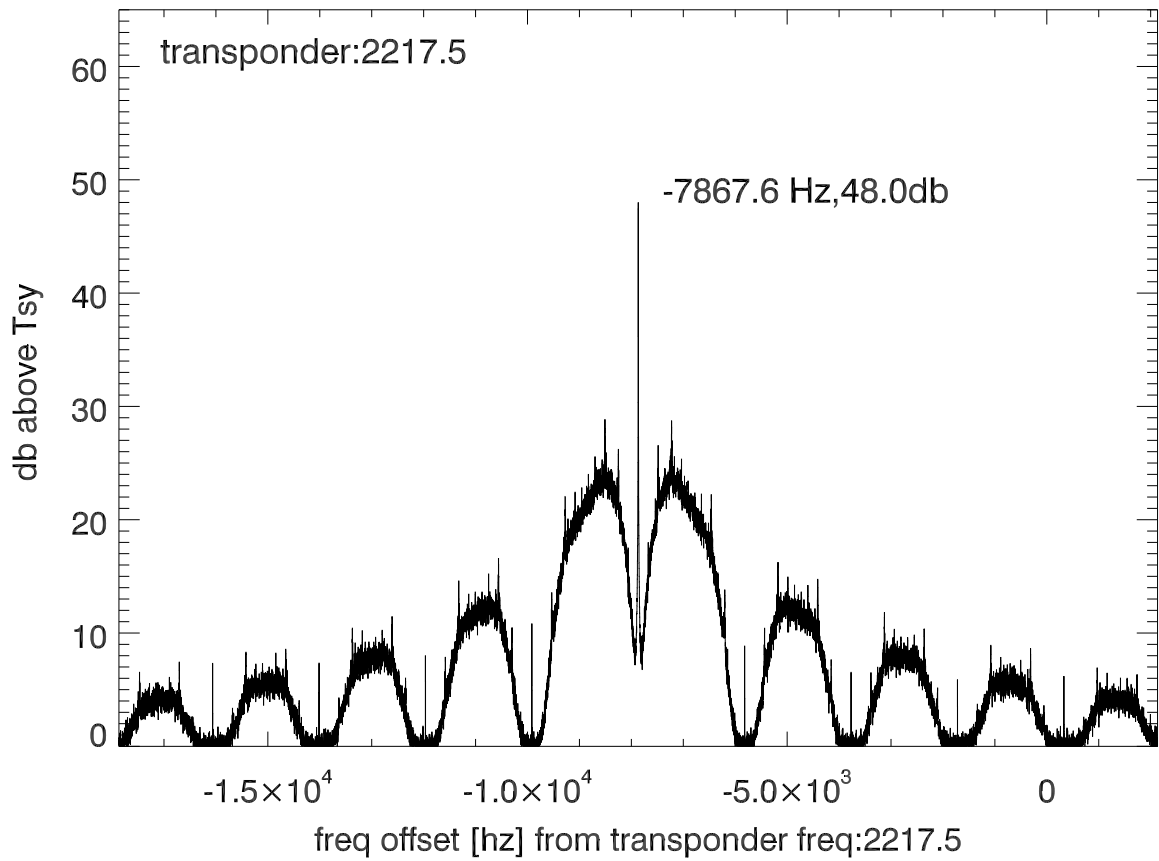

isee3 140624:192019 (UTC). overplot spectra from 57 sec run. PoIA

PoIB

isee3 140624:192019 (UTC) spectra after doppler correction. PoIA

isee3 140624:192019 (UTC) spectra after doppler correction. PoIB