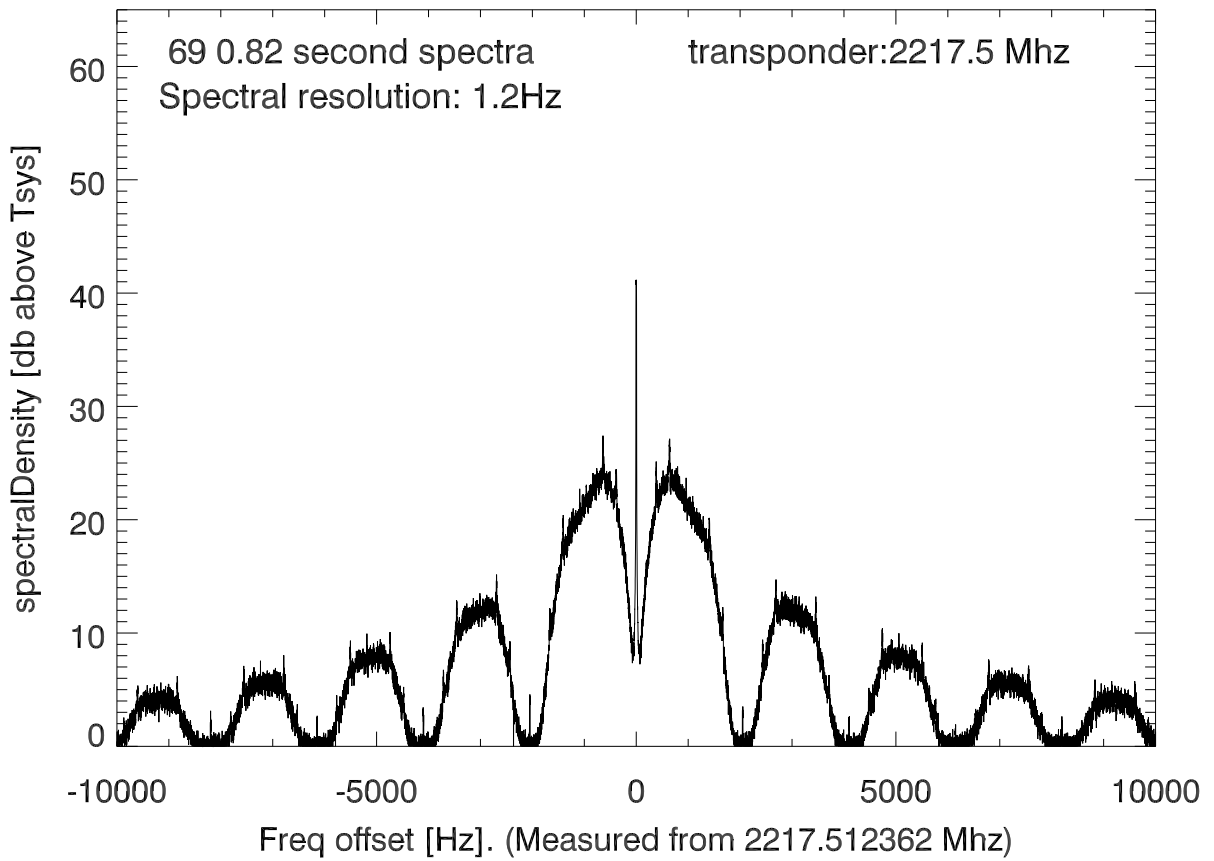

isee3 140624:192019 (UTC). overplot spectra from 57 sec run. PoIA

PoIB

isee3 140624:192019 (UTC) spectra after doppler correction. PoIA

isee3 140624:192019 (UTC) spectra after doppler correction. PoIB