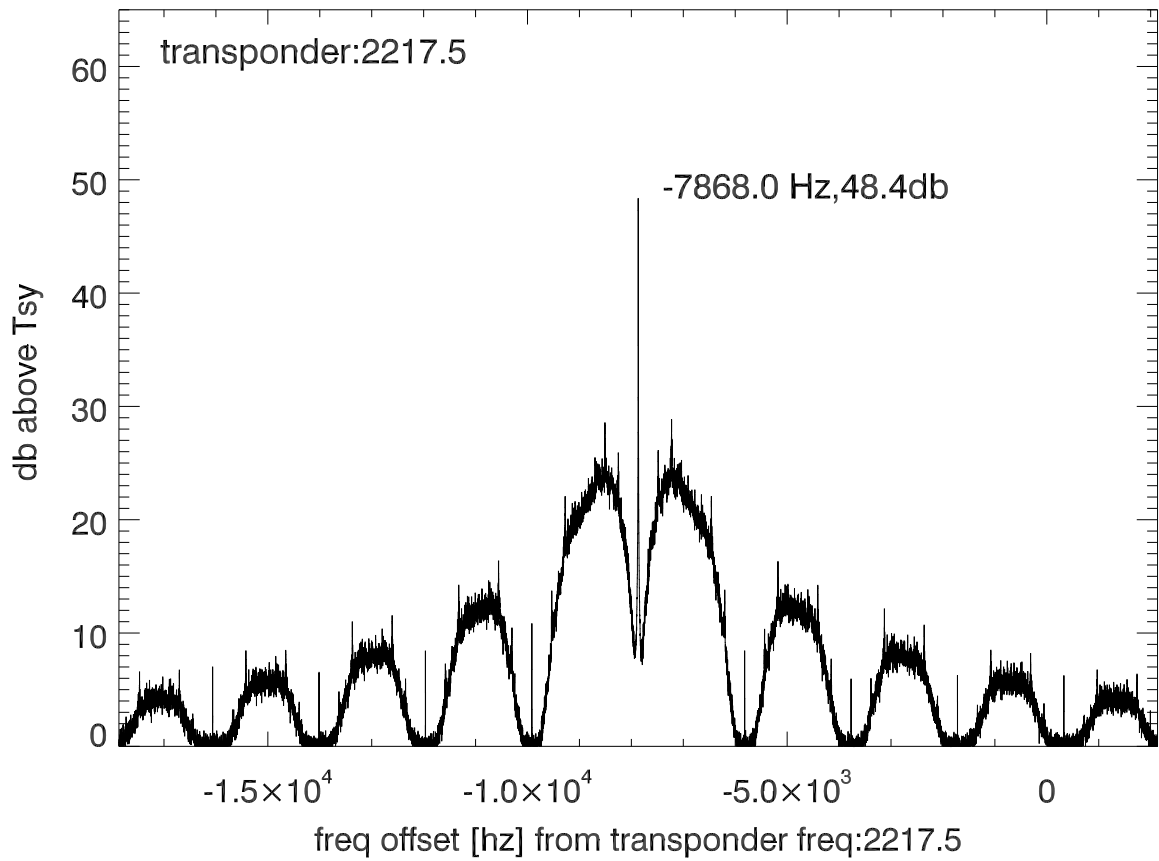

isee3 140624:191103 (UTC). overplot spectra from 66 sec run. PoIA

PoIB

isee3 140624:191103 (UTC) spectra after doppler correction. PoIA

isee3 140624:191103 (UTC) spectra after doppler correction. PoIB