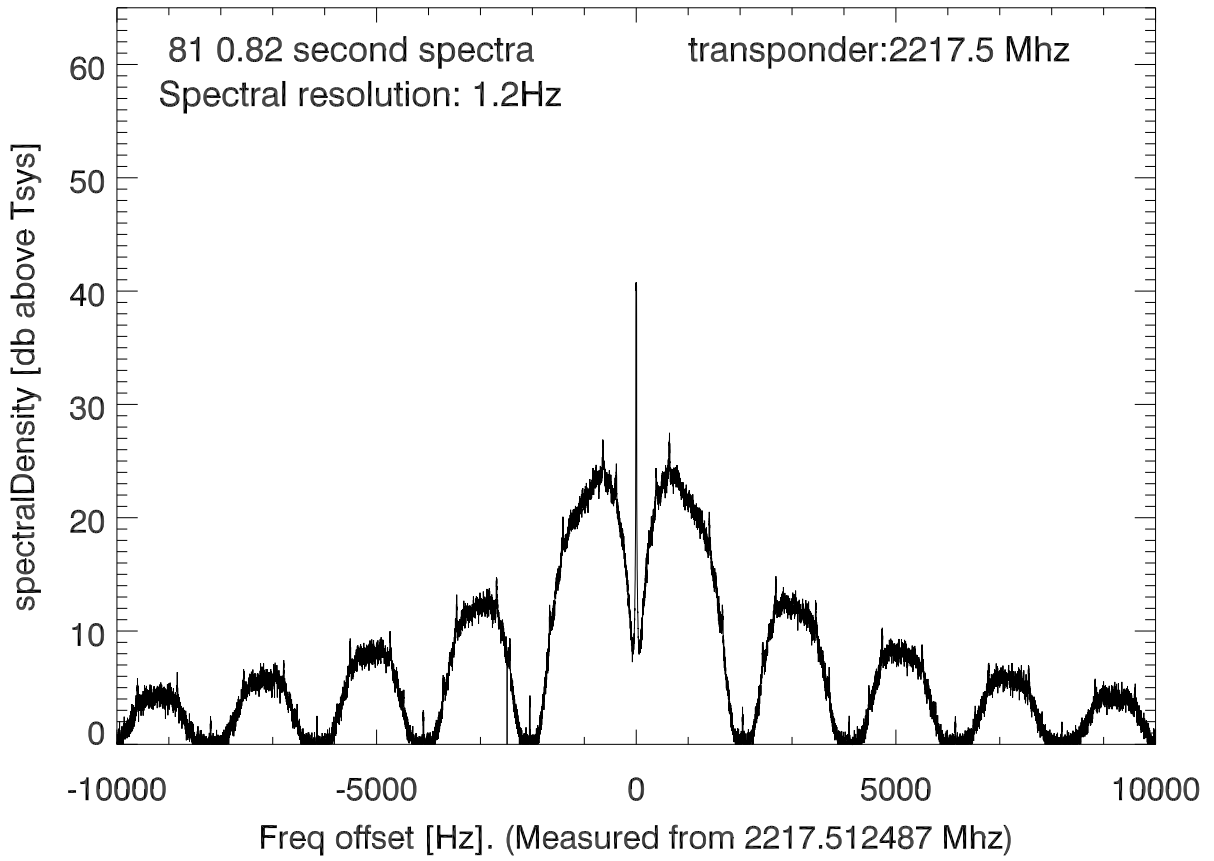

isee3 140624:191103 (UTC). overplot spectra from 66 sec run. PoIA

PoIB

isee3 140624:191103 (UTC) spectra after doppler correction. PoIA

isee3 140624:191103 (UTC) spectra after doppler correction. PoIB