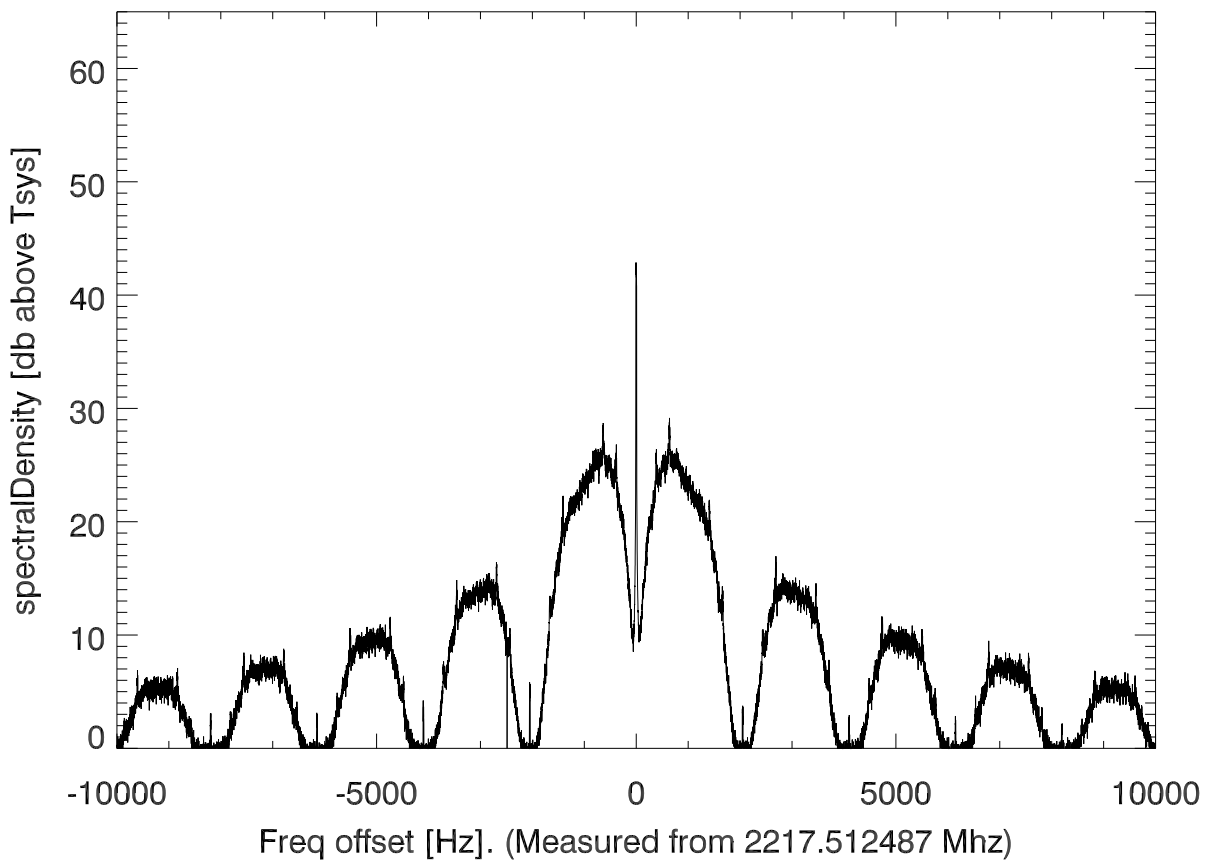

isee3 140624:191103 (UTC). overplot spectra from 66 sec run. PoIA

PoIB

isee3 140624:191103 (UTC) spectra after doppler correction. PoIA

isee3 140624:191103 (UTC) spectra after doppler correction. PoIB