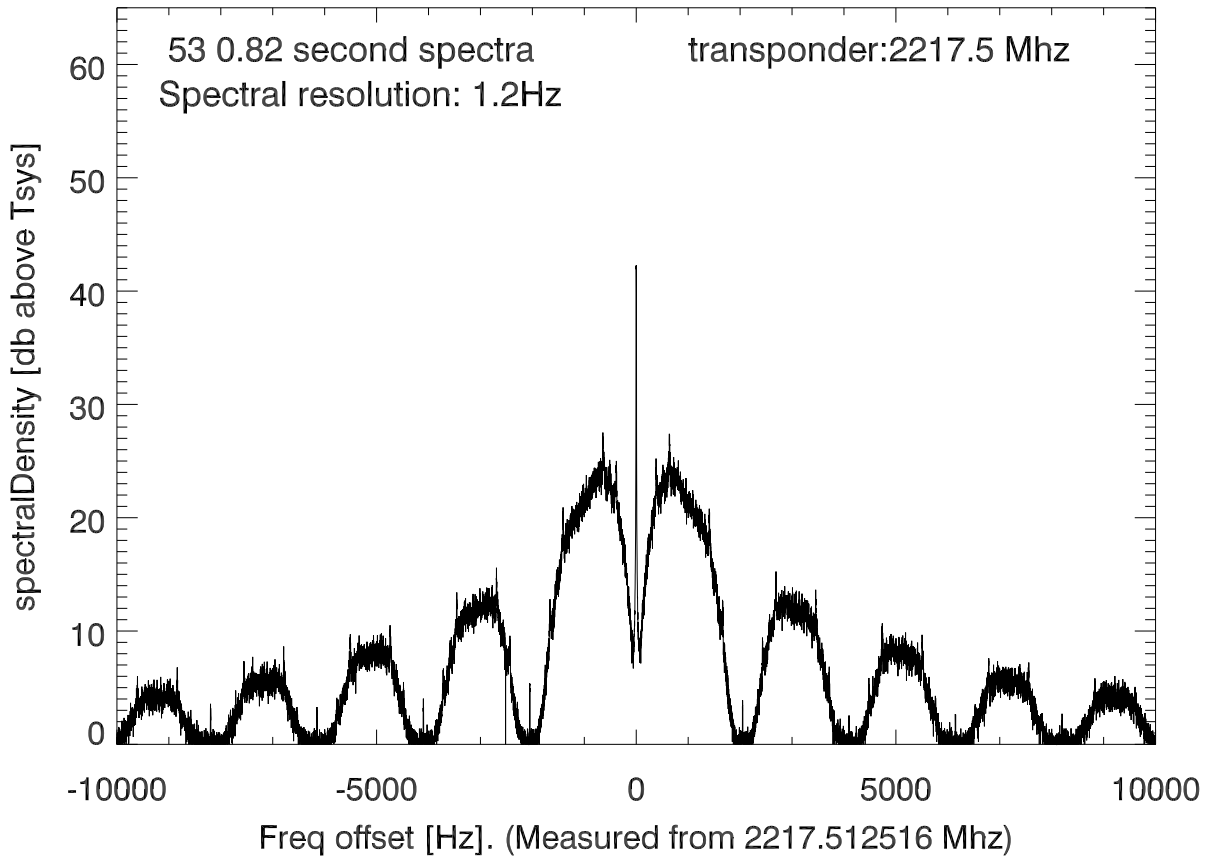

isee3 140624:190905 (UTC). overplot spectra from 43 sec run. PoIA

PoIB

isee3 140624:190905 (UTC) spectra after doppler correction. PoIA

isee3 140624:190905 (UTC) spectra after doppler correction. PoIB