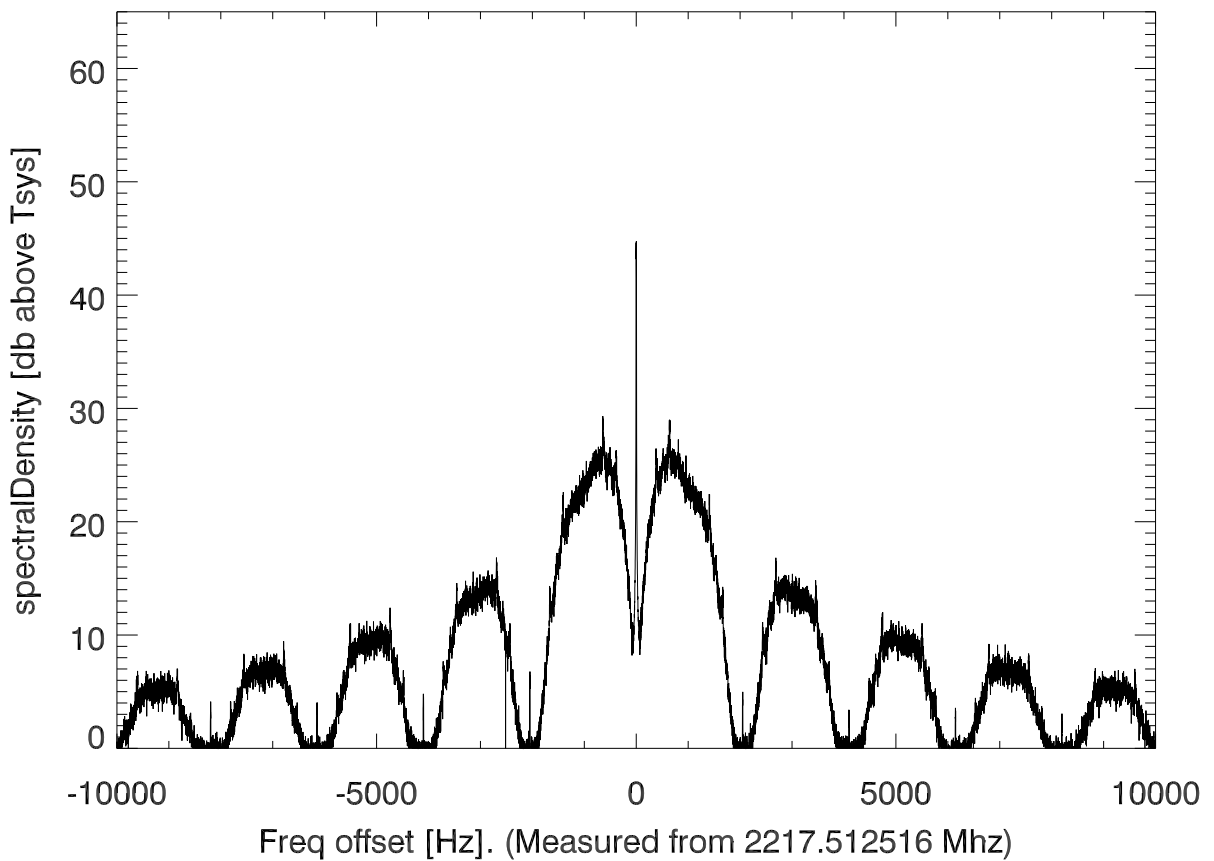

isee3 140624:190905 (UTC). overplot spectra from 43 sec run. PoIA

PoIB

isee3 140624:190905 (UTC) spectra after doppler correction. PoIA

isee3 140624:190905 (UTC) spectra after doppler correction. PoIB