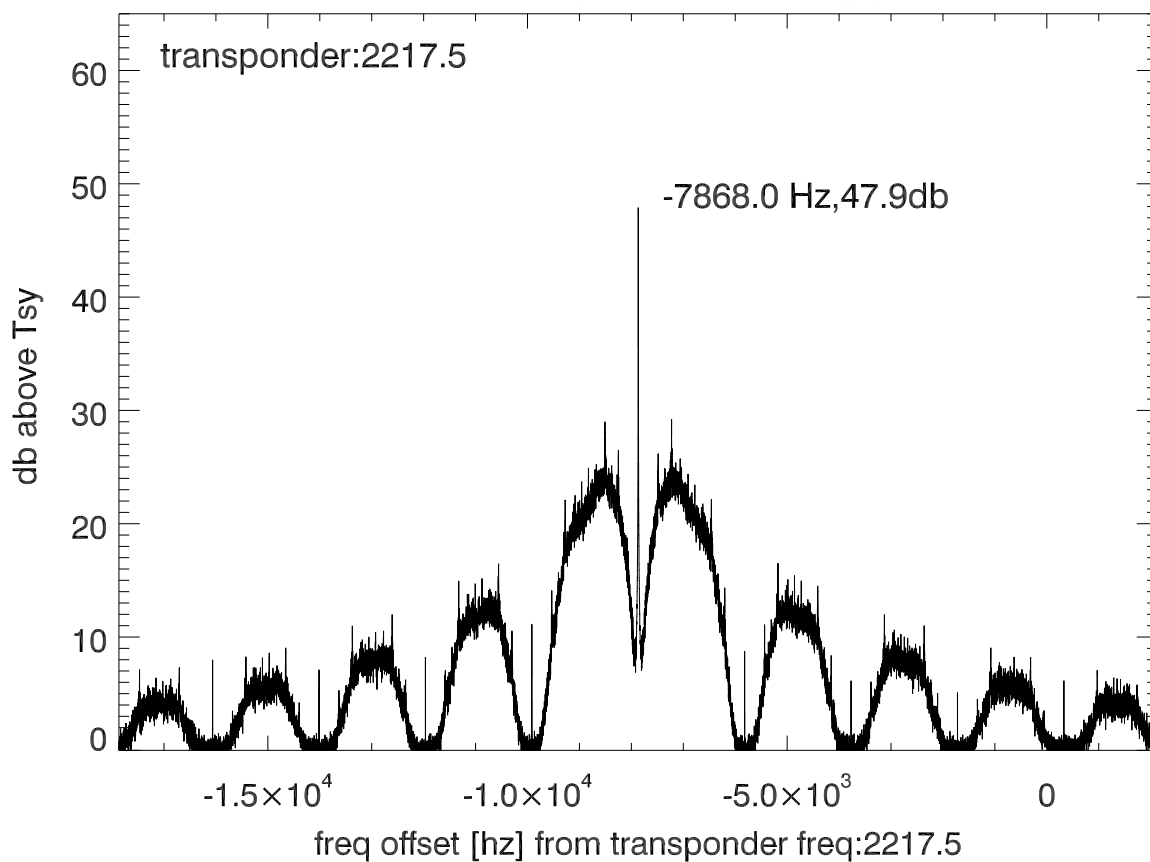

isee3 140624:190905 (UTC). overplot spectra from 43 sec run. PoIA

PoIB

isee3 140624:190905 (UTC) spectra after doppler correction. PoIA

isee3 140624:190905 (UTC) spectra after doppler correction. PoIB