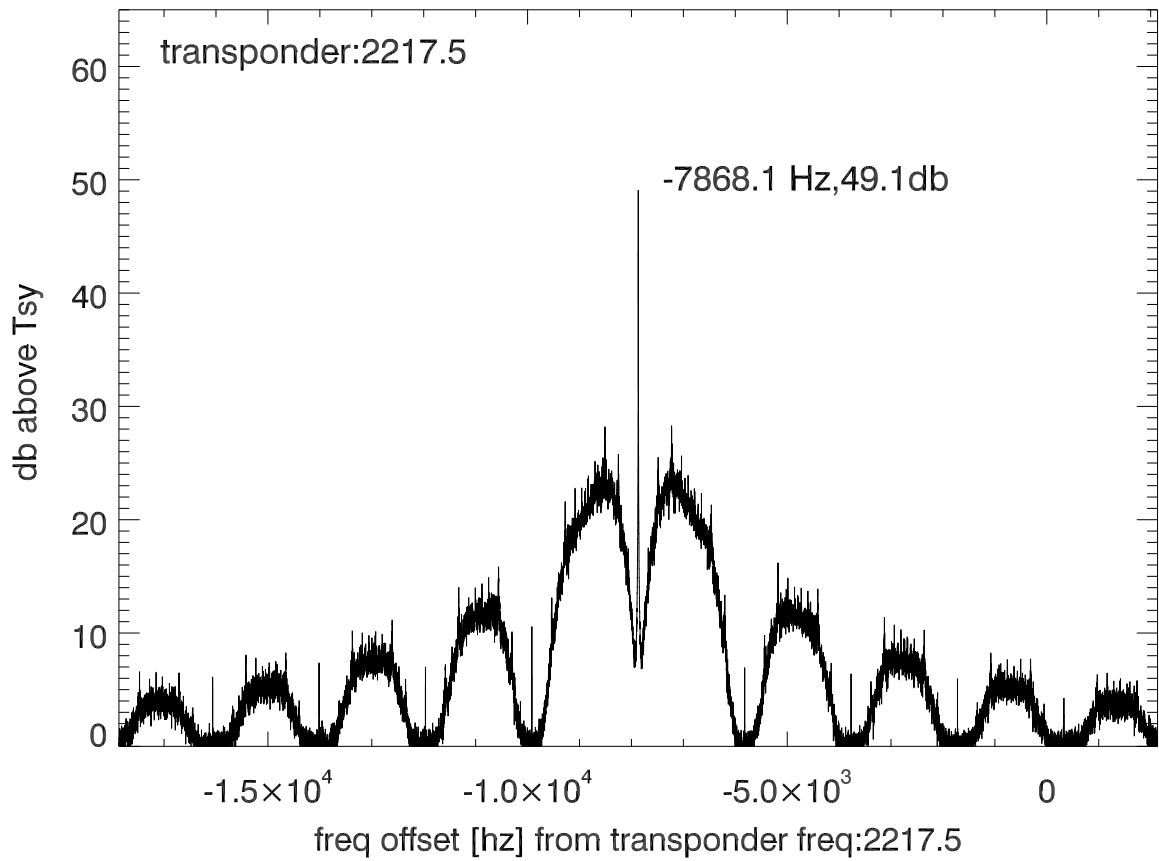

isee3 140624:190723 (UTC). overplot spectra from 38 sec run. PoIA

PoIB

isee3 140624:190723 (UTC) spectra after doppler correction. PoIA

isee3 140624:190723 (UTC) spectra after doppler correction. PoIB