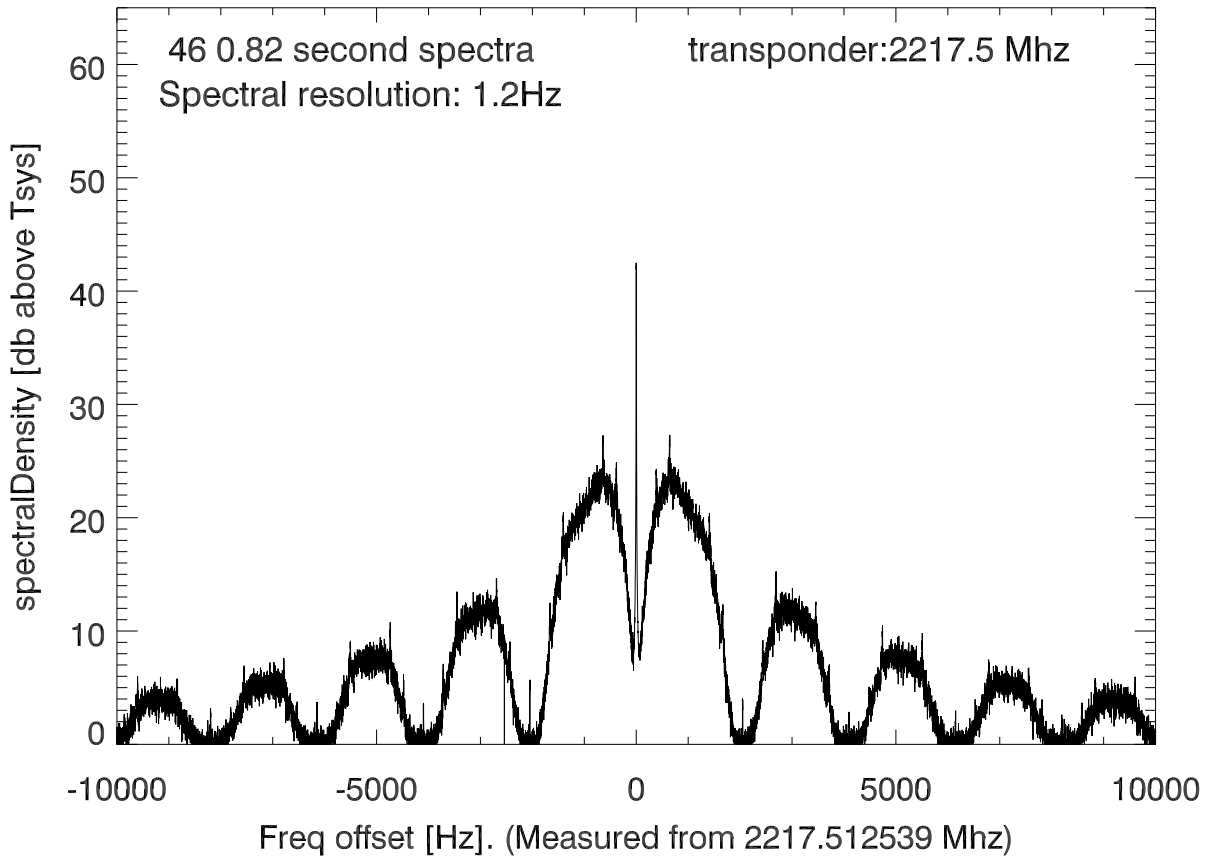

isee3 140624:190723 (UTC). overplot spectra from 38 sec run. PoIA

PoIB

isee3 140624:190723 (UTC) spectra after doppler correction. PoIA

isee3 140624:190723 (UTC) spectra after doppler correction. PoIB