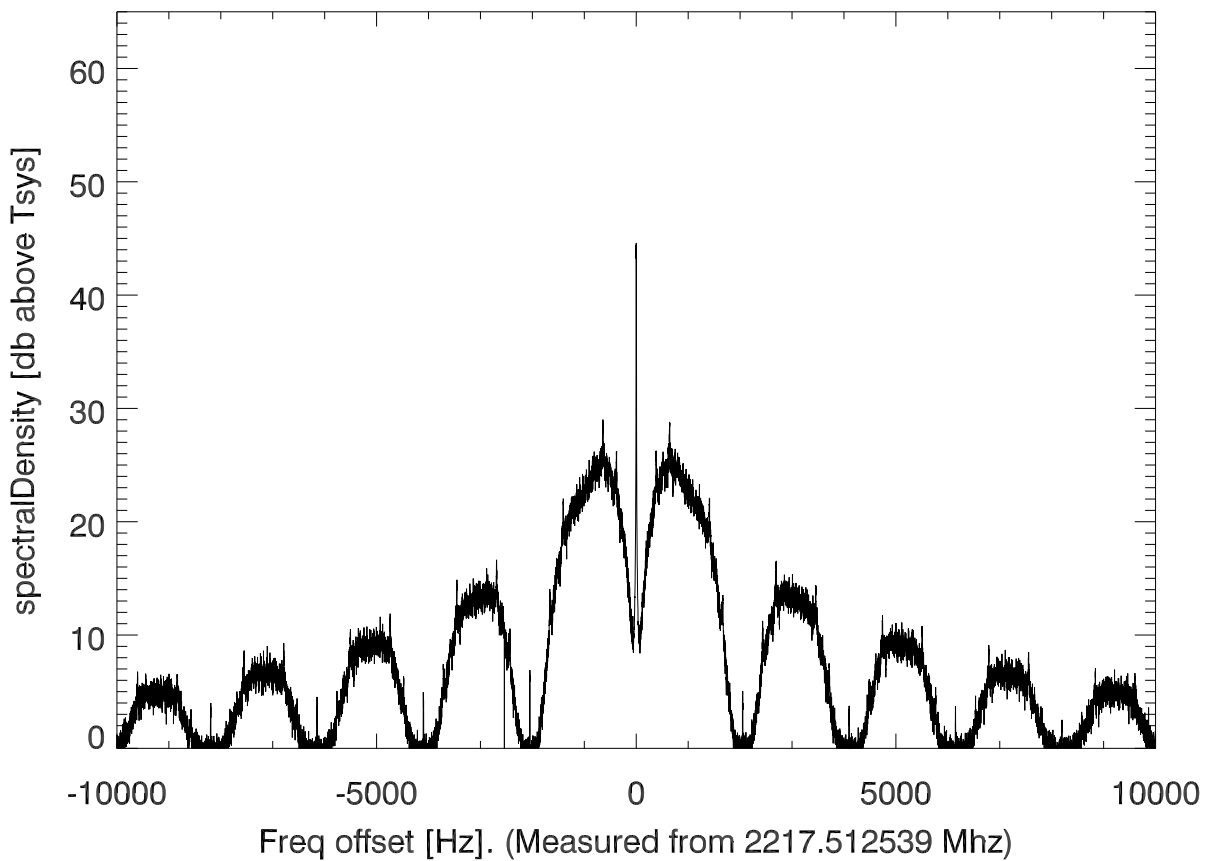

isee3 140624:190723 (UTC). overplot spectra from 38 sec run. PoIA

PoIB

isee3 140624:190723 (UTC) spectra after doppler correction. PoIA

isee3 140624:190723 (UTC) spectra after doppler correction. PoIB