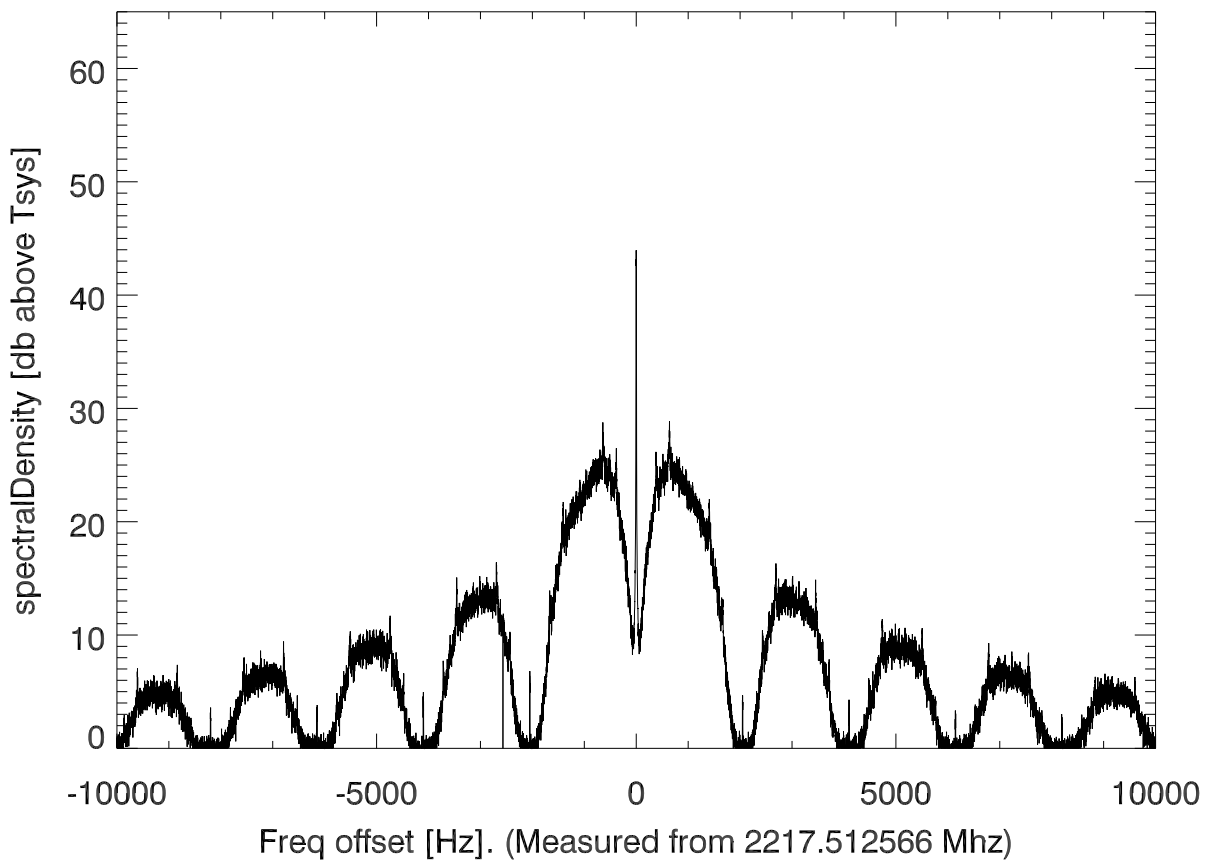

isee3 140624:190527 (UTC). overplot spectra from 43 sec run. PoIA

PoIB

isee3 140624:190527 (UTC) spectra after doppler correction. PoIA

isee3 140624:190527 (UTC) spectra after doppler correction. PoIB