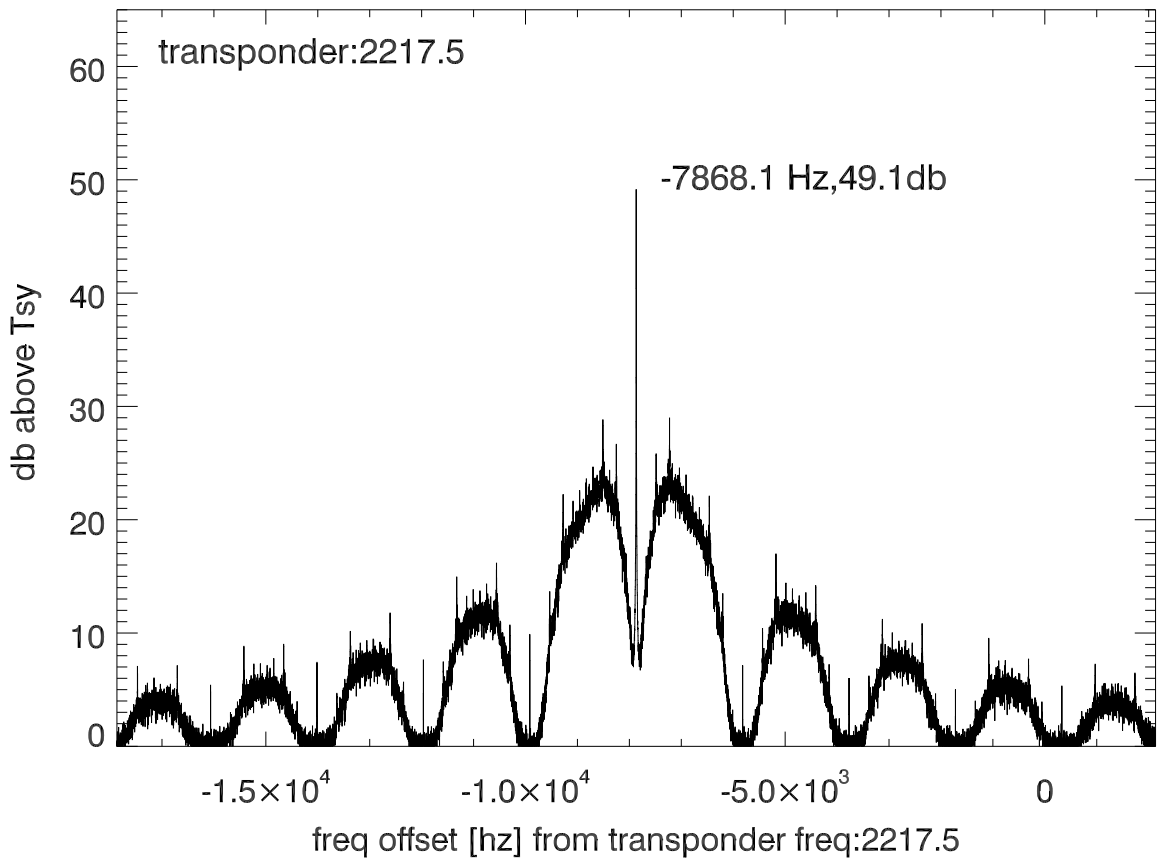

isee3 140624:190527 (UTC). overplot spectra from 43 sec run. PoIA

PoIB

isee3 140624:190527 (UTC) spectra after doppler correction. PoIA

isee3 140624:190527 (UTC) spectra after doppler correction. PoIB