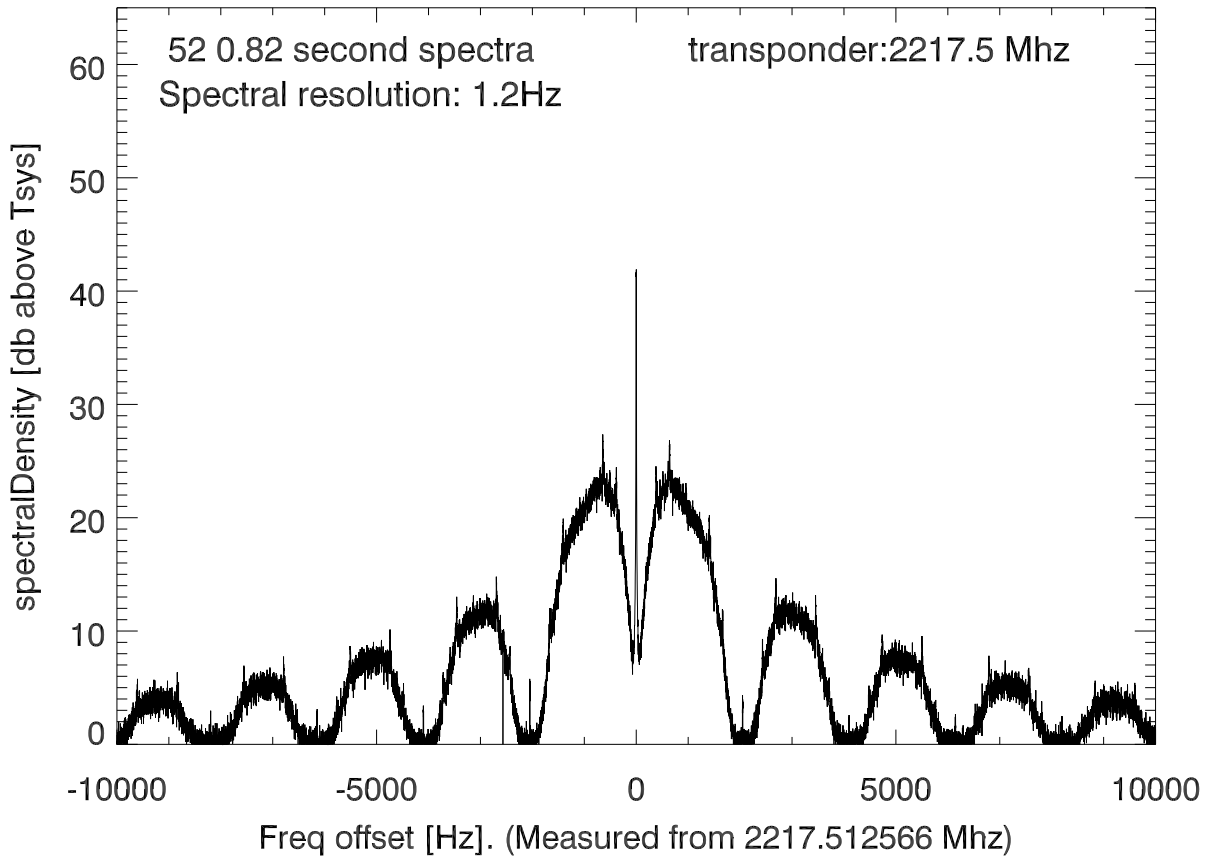

isee3 140624:190527 (UTC). overplot spectra from 43 sec run. PoIA

PoIB

isee3 140624:190527 (UTC) spectra after doppler correction. PoIA

isee3 140624:190527 (UTC) spectra after doppler correction. PoIB