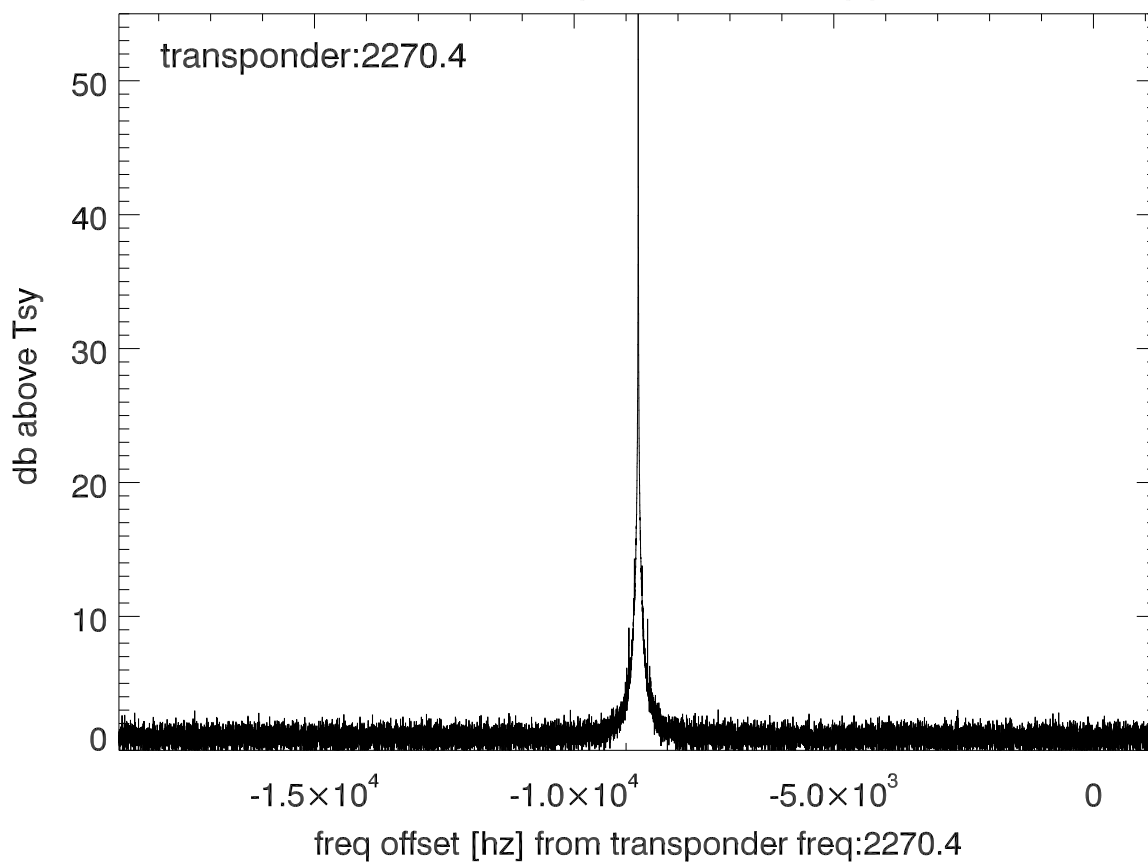

isee3 140620:194120 (UTC). overplot spectra from 52 sec run. PoIA

PoIB

isee3 140620:194120 (UTC) spectra after doppler correction. PoIA

isee3 140620:194120 (UTC) spectra after doppler correction. PoIB