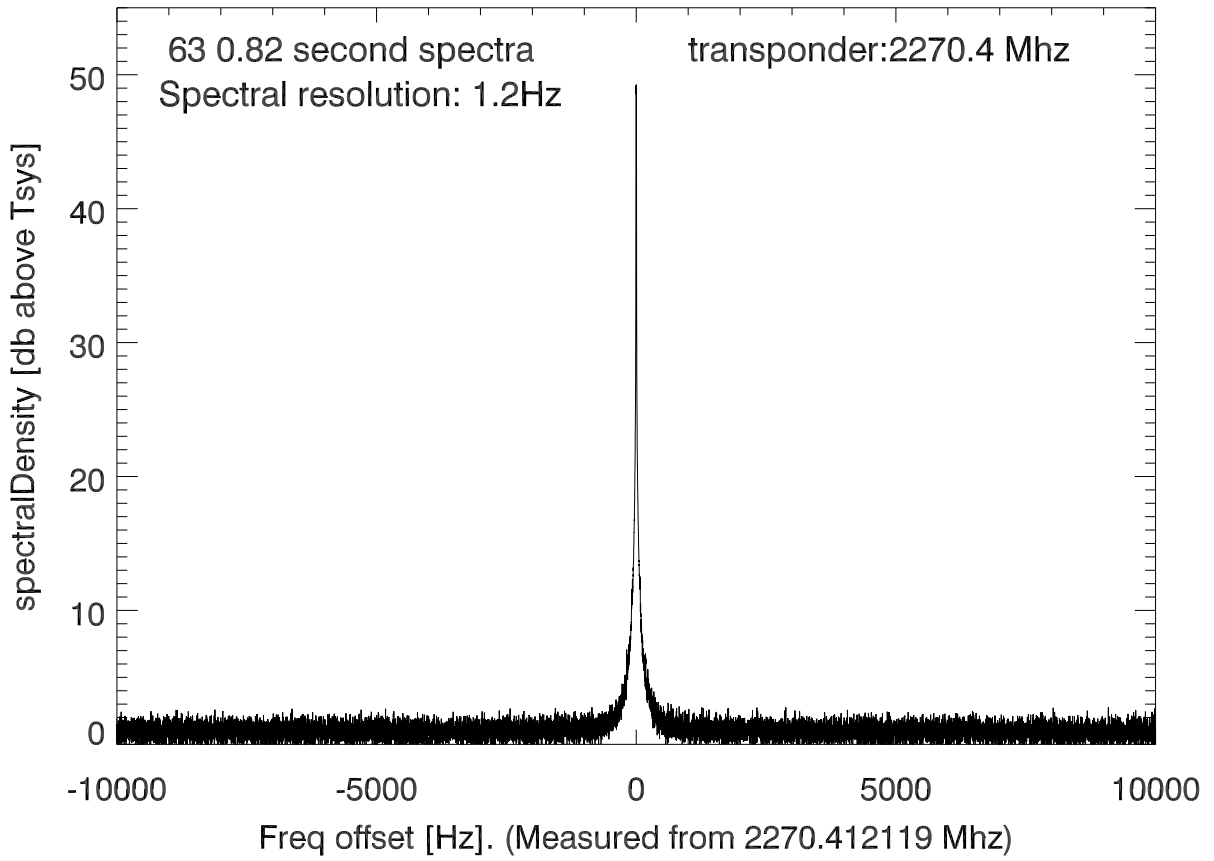

isee3 140620:194120 (UTC). overplot spectra from 52 sec run. PoIA

PoIB

isee3 140620:194120 (UTC) spectra after doppler correction. PoIA

isee3 140620:194120 (UTC) spectra after doppler correction. PoIB