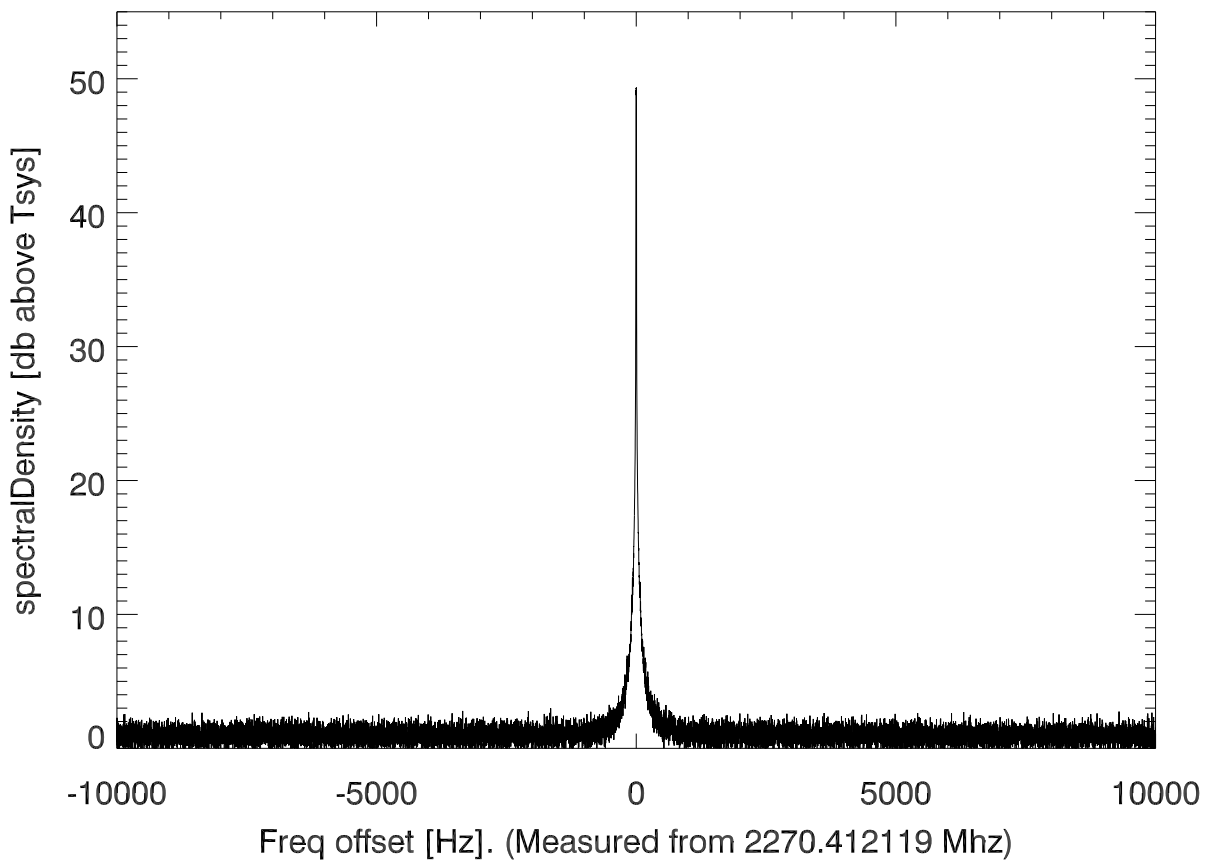

isee3 140620:194120 (UTC). overplot spectra from 52 sec run. PoIA

PoIB

isee3 140620:194120 (UTC) spectra after doppler correction. PoIA

isee3 140620:194120 (UTC) spectra after doppler correction. PoIB