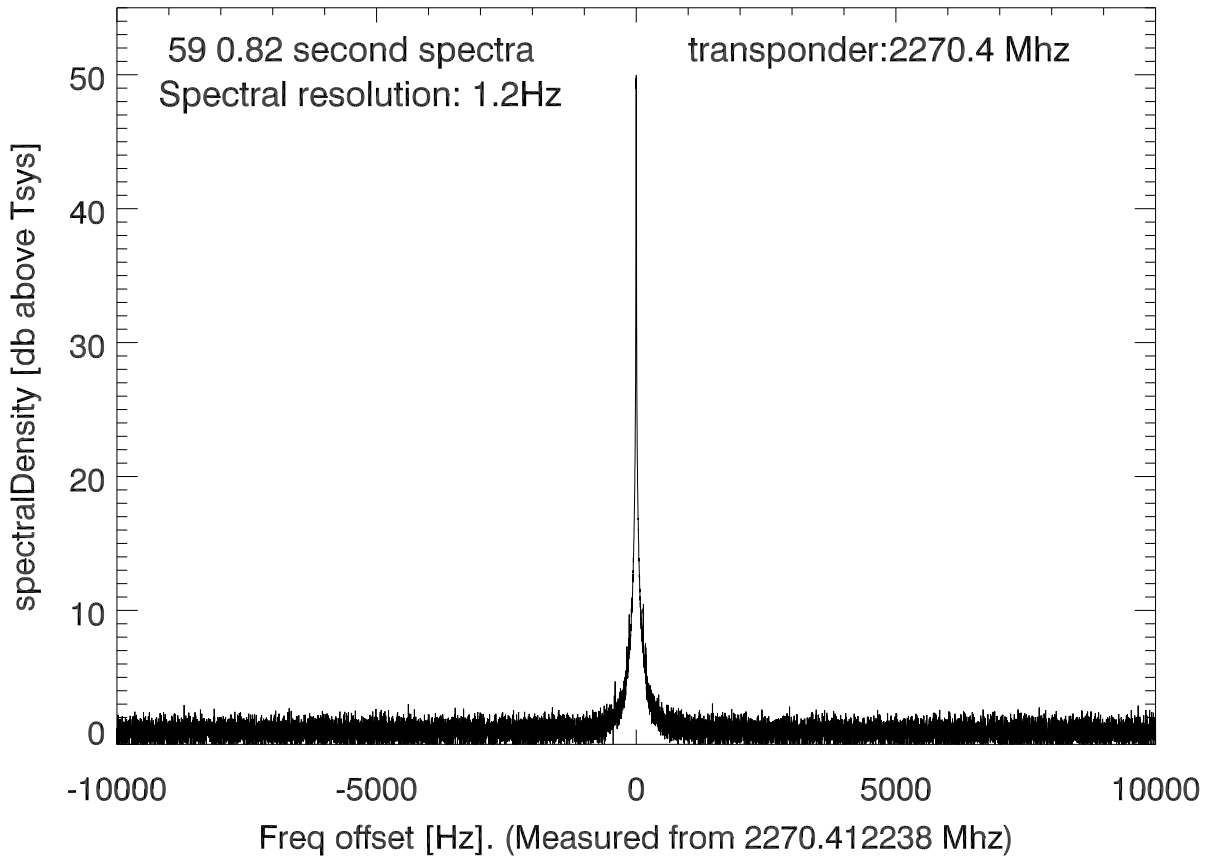

isee3 140620:193245 (UTC). overplot spectra from 48 sec run. PoIA

isee3 140620:193245 (UTC) spectra after doppler correction. PoIA

isee3 140620:193245 (UTC) spectra after doppler correction. PoIB