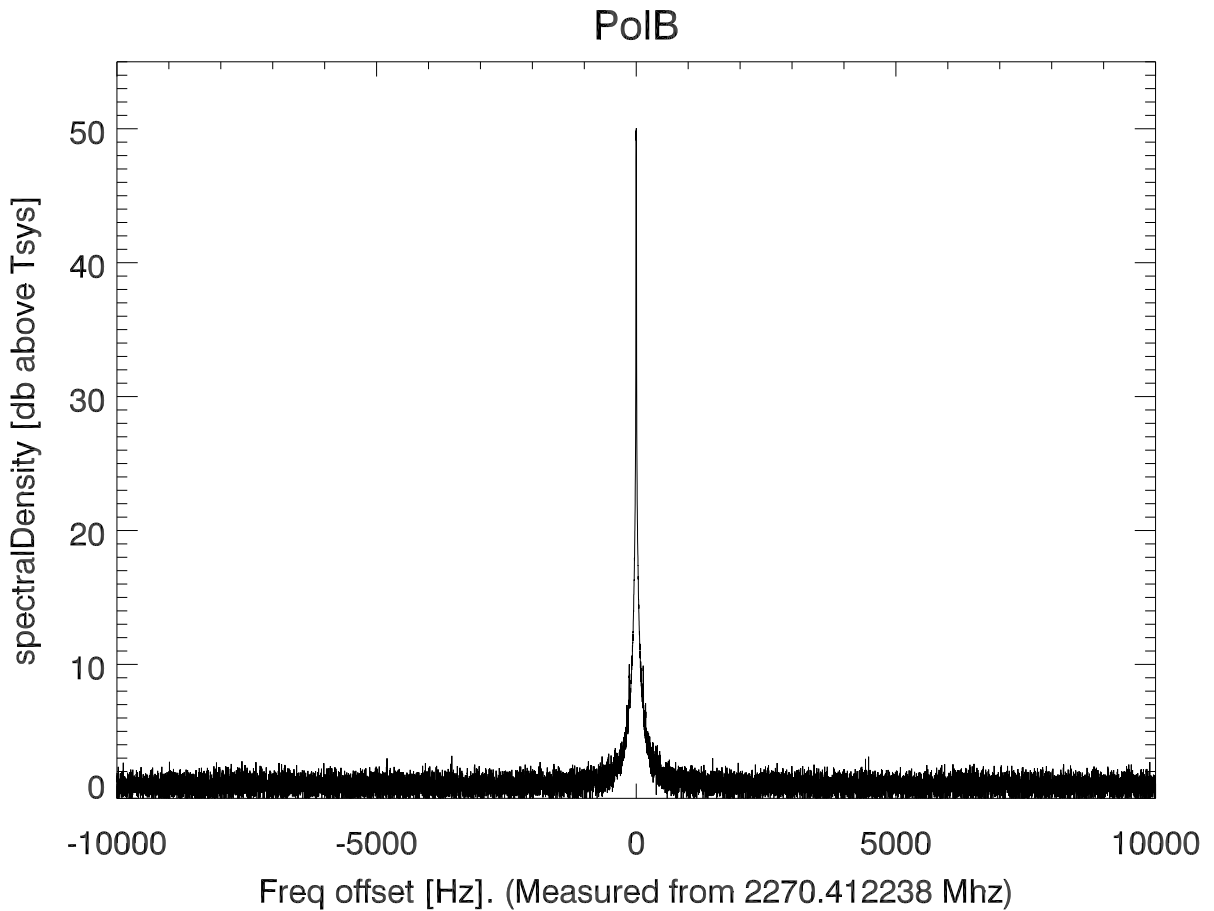

isee3 140620:193245 (UTC). overplot spectra from 48 sec run. PoIA

isee3 140620:193245 (UTC) spectra after doppler correction. PoIA

isee3 140620:193245 (UTC) spectra after doppler correction. PoIB