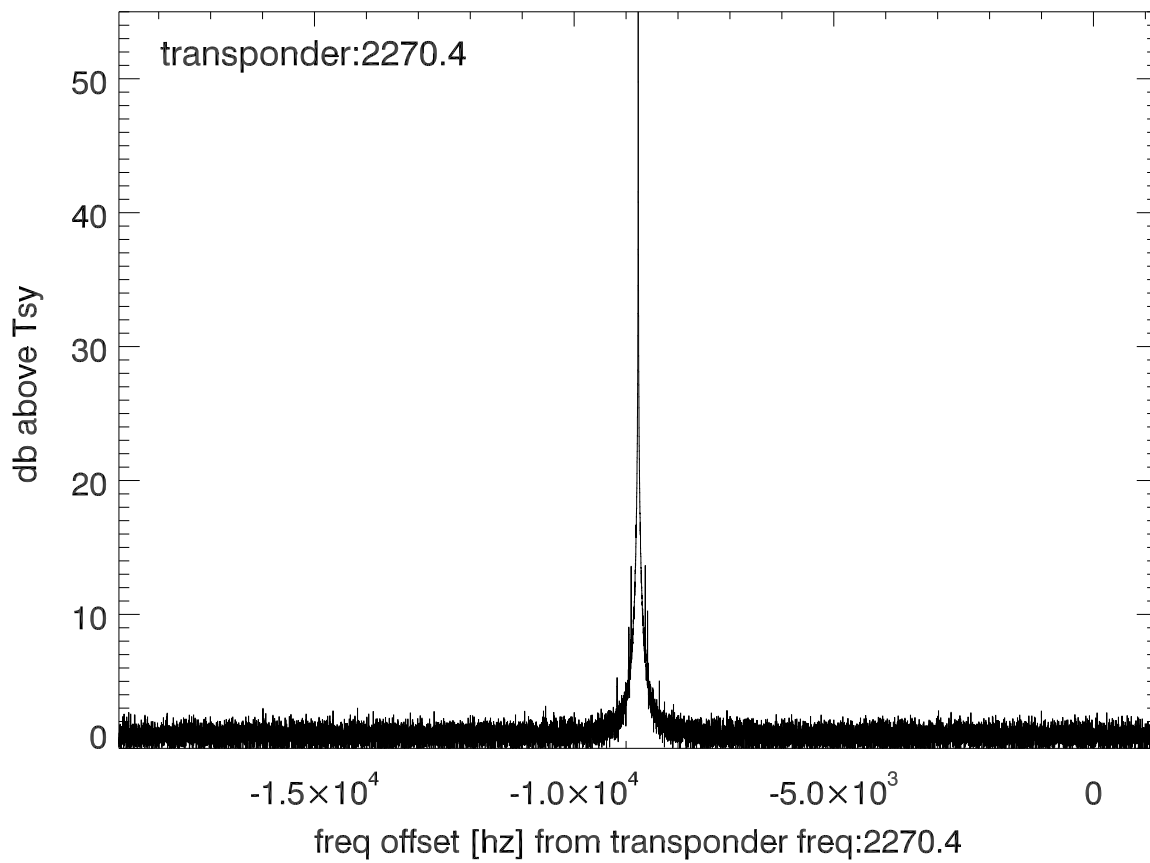

isee3 140620:193245 (UTC). overplot spectra from 48 sec run. PoIA

isee3 140620:193245 (UTC) spectra after doppler correction. PoIA

isee3 140620:193245 (UTC) spectra after doppler correction. PoIB